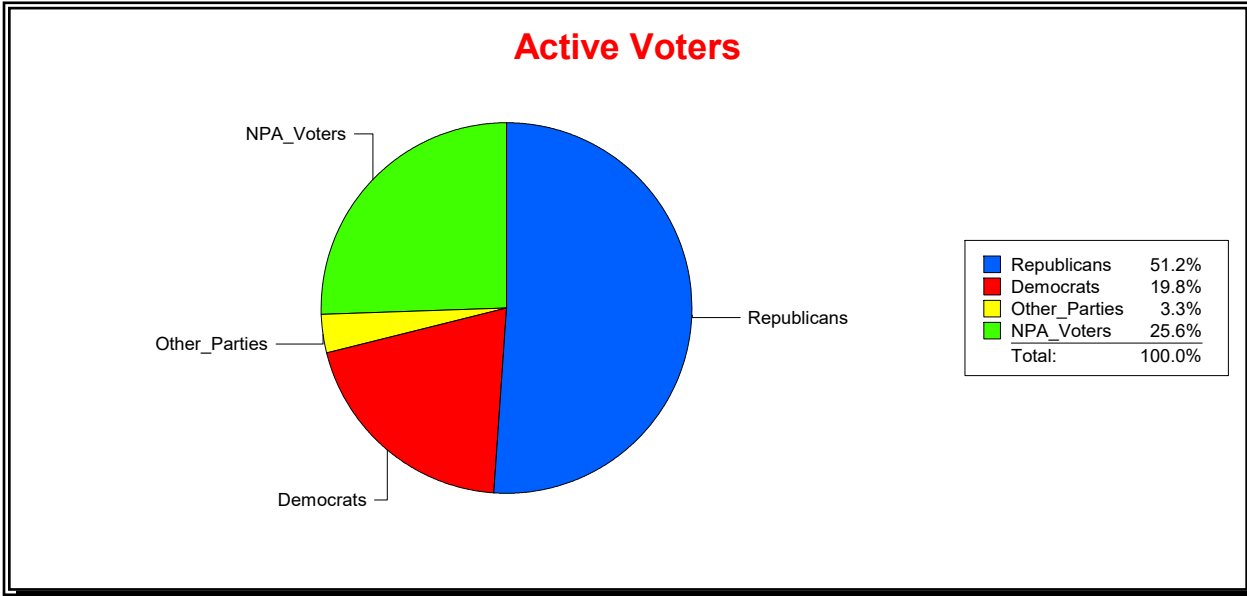

Vicky Oakes

Supervisor of Elections

St Johns County, FL

Date 3/3/2026

Time 11:19 AM

Graphs of District Registration

Active Registered Voters

Inactive Voters

District	Total	Dems	Reps	NonP	Other	Total	Dems	Reps	NonP	Other
Aberdeen CDD	3,467	688	1,776	889	114	591	123	217	234	17