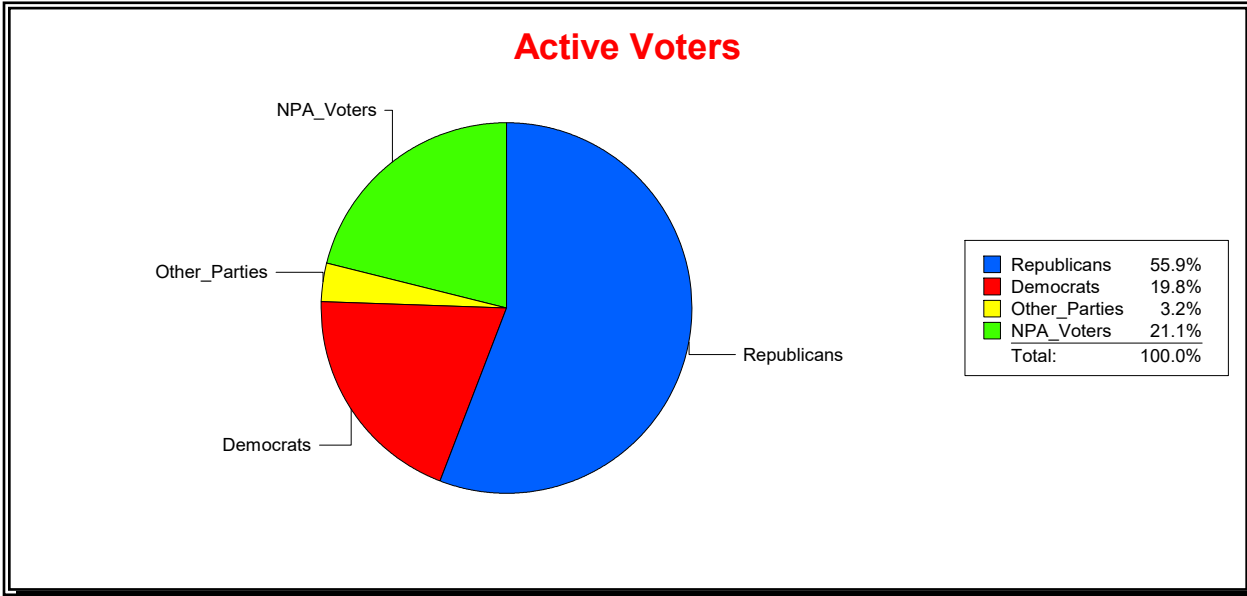

Supervisor of Elections

St Johns County, FL

Date 3/3/2026

Time 11:19 AM

Graphs of District Registration

Active Registered Voters

Inactive Voters

District	Total	Dems	Reps	NonP	Other	Total	Dems	Reps	NonP	Other
US Congress - Dist 5	201,717	39,858	112,821	42,652	6,386	27,102	6,367	10,300	9,717	718