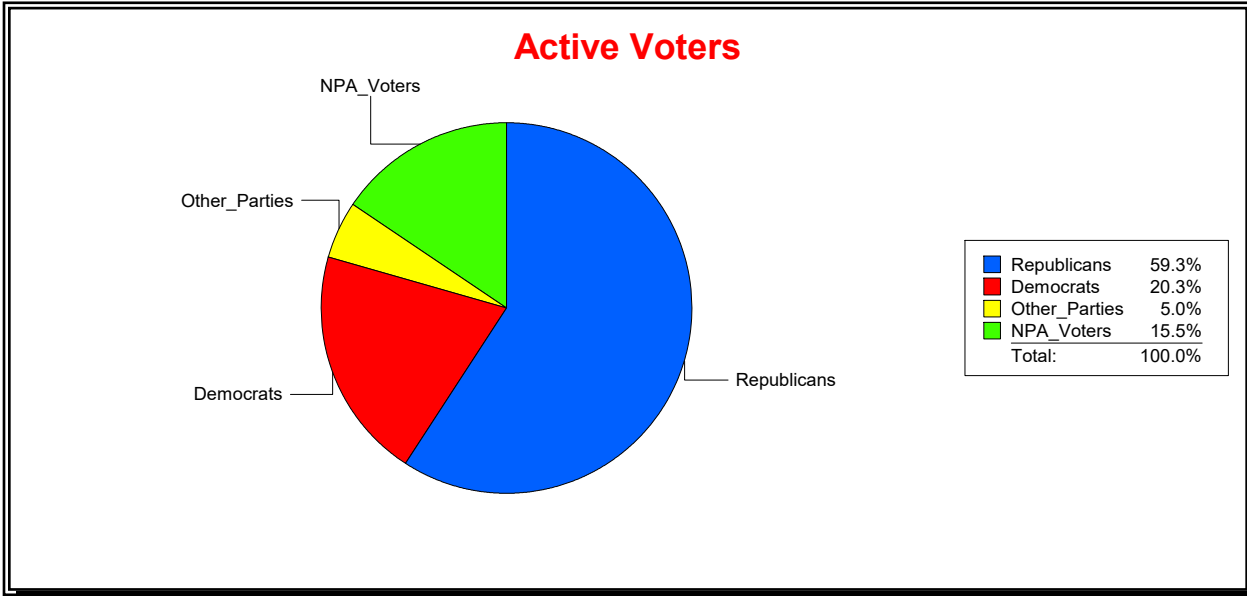

Vicky Oakes

Supervisor of Elections

St Johns County, FL

Date 3/3/2026

Time 11:19 AM

Graphs of District Registration

Active Registered Voters

Inactive Voters

District	Total	Dems	Reps	NonP	Other	Total	Dems	Reps	NonP	Other
Parkland Preserve CDD	582	118	345	90	29	28	4	14	9	1