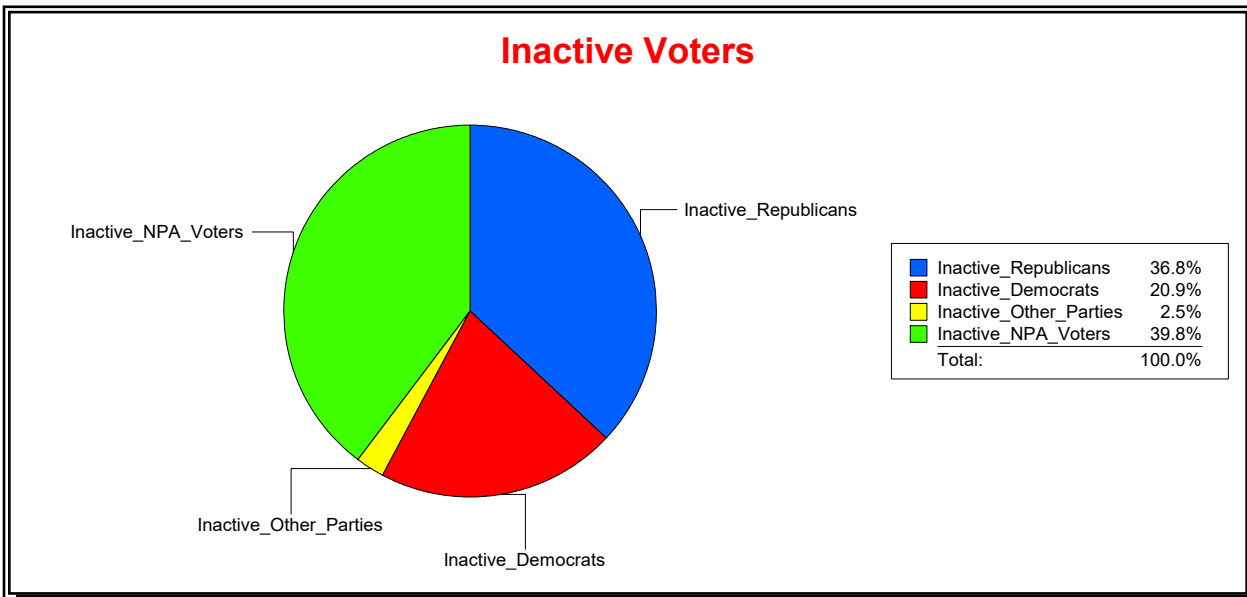

Vicky Oakes

Supervisor of Elections

St Johns County, FL

Date 3/3/2026

Time 11:19 AM

Graphs of District Registration

Active Registered Voters

Inactive Voters

District	Total	Dems	Reps	NonP	Other	Total	Dems	Reps	NonP	Other
Brandy Creek CDD	1,245	271	623	314	37	201	42	74	80	5