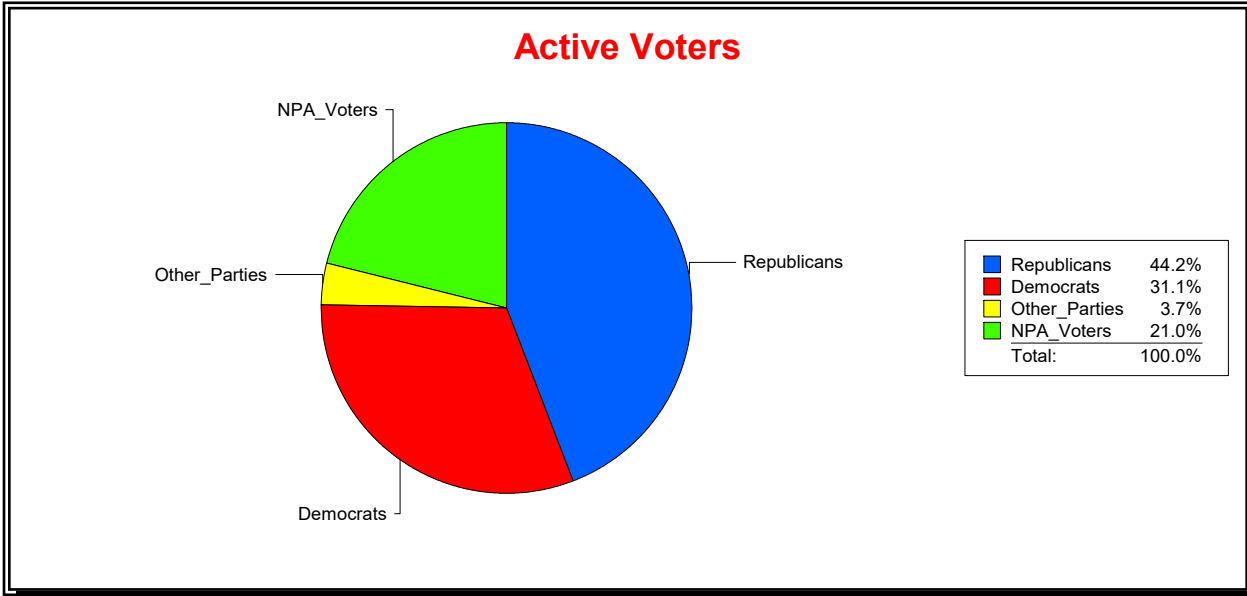

Vicky Oakes

Supervisor of Elections

St Johns County, FL

Date 3/3/2026

Time 11:19 AM

Graphs of District Registration

Active Registered Voters

Inactive Voters

District	Total	Dems	Reps	NonP	Other	Total	Dems	Reps	NonP	Other
St Augustine	10,141	3,153	4,481	2,131	376	2,039	663	605	709	62