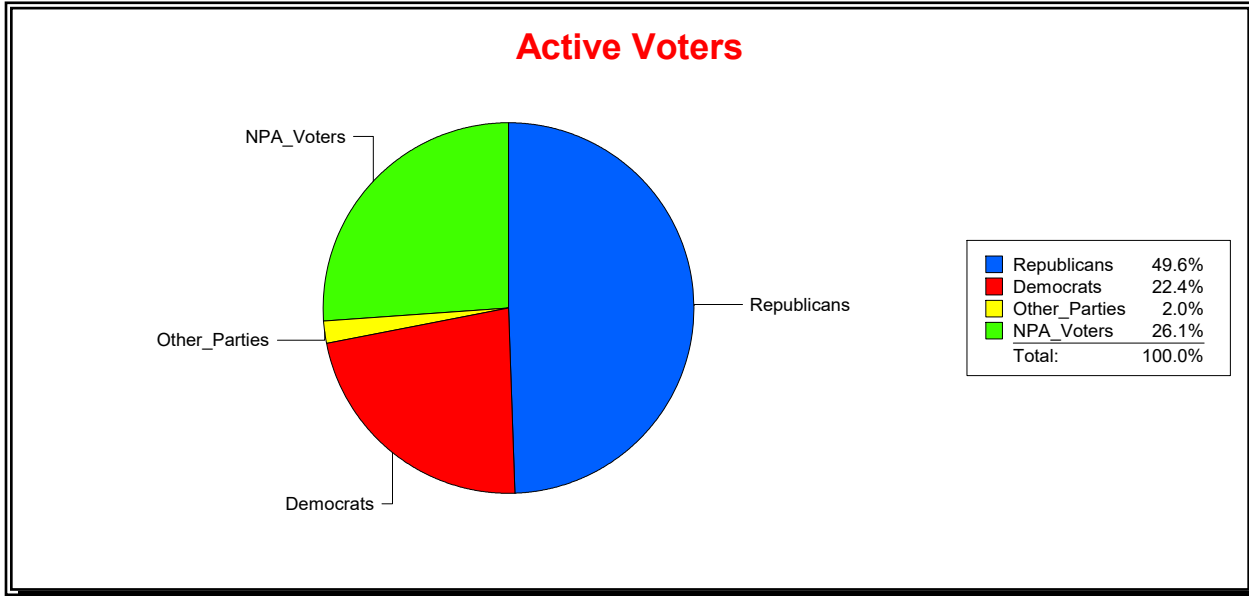

St Johns County, FL

Date 3/3/2026

Time 11:19 AM

Graphs of District Registration

Active Registered Voters

Inactive Voters

District	Total	Dems	Reps	NonP	Other	Total	Dems	Reps	NonP	Other
St Johns Forest CDD	1,124	252	557	293	22	148	37	40	68	3