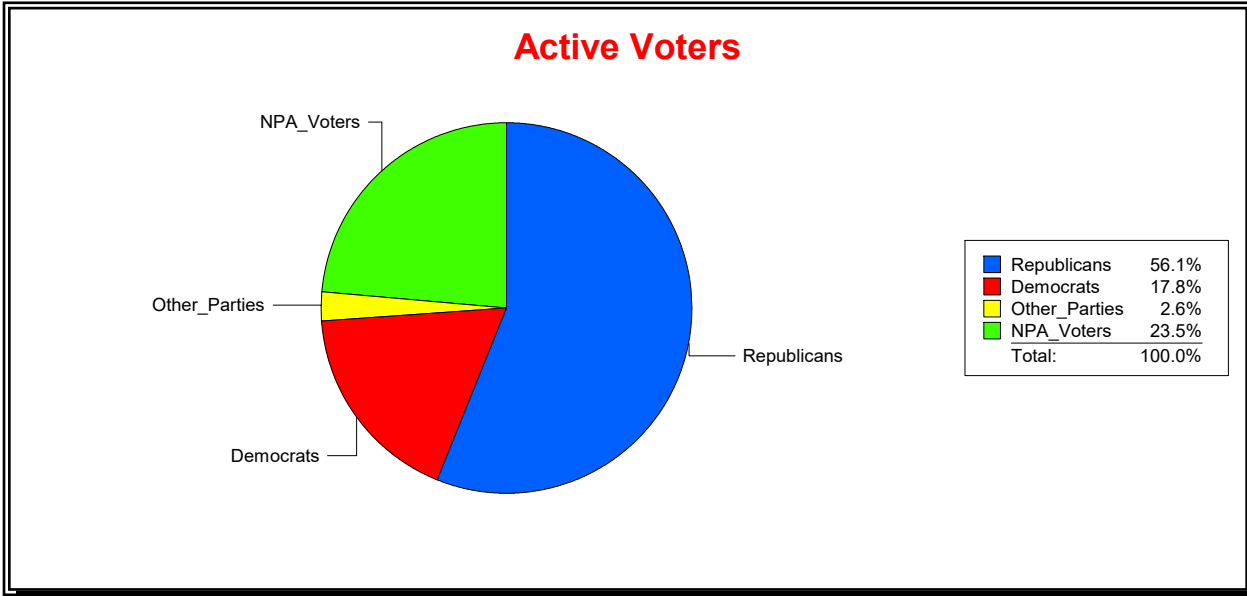

Vicky Oakes

Supervisor of Elections

St Johns County, FL

Date 3/3/2026

Time 11:19 AM

Graphs of District Registration

Active Registered Voters

Inactive Voters

District	Total	Dems	Reps	NonP	Other	Total	Dems	Reps	NonP	Other
Tolomato CDD	18,667	3,315	10,475	4,389	488	1,556	292	630	599	35