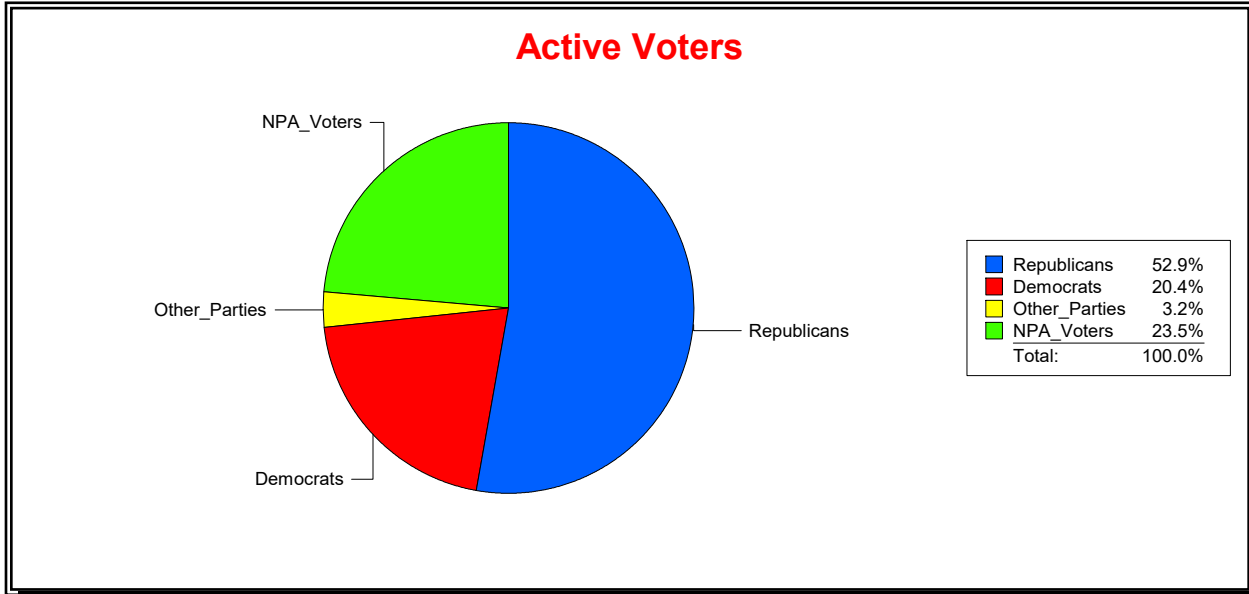

Vicky Oakes

Supervisor of Elections

St Johns County, FL

Date 3/3/2026

Time 11:19 AM

Graphs of District Registration

Active Registered Voters

Inactive Voters

District	Total	Dems	Reps	NonP	Other	Total	Dems	Reps	NonP	Other
Heritage Landing CDD	2,465	503	1,303	580	79	467	123	151	183	10