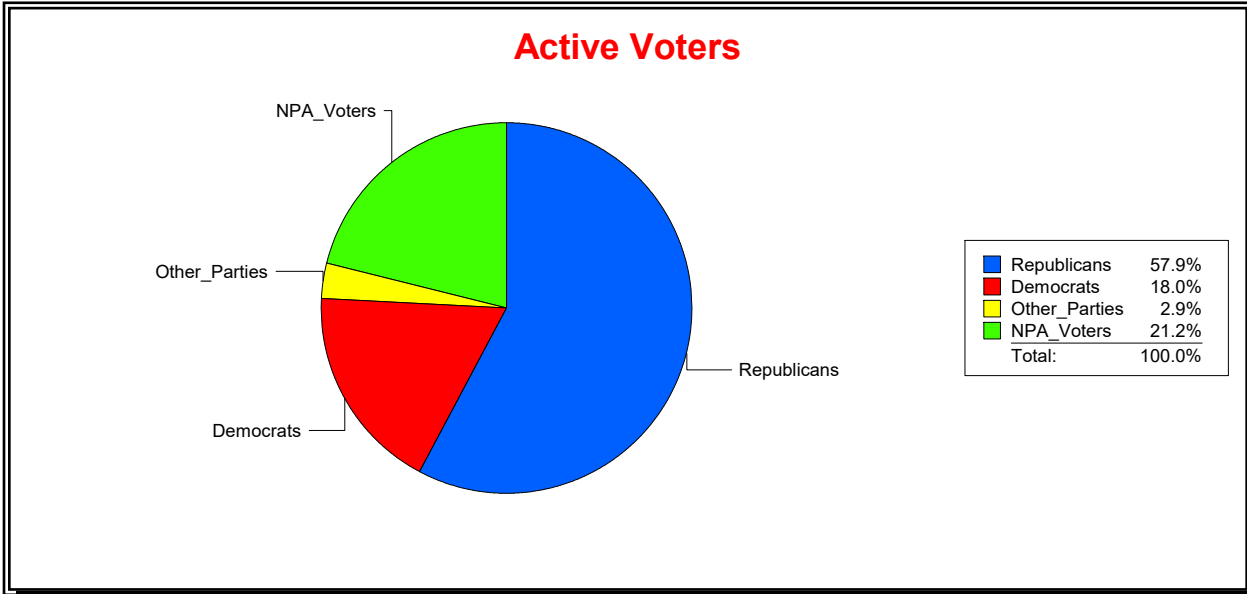

Vicky Oakes

Supervisor of Elections

St Johns County, FL

Date 3/3/2026

Time 11:19 AM

Graphs of District Registration

Active Registered Voters

Inactive Voters

District	Total	Dems	Reps	NonP	Other	Total	Dems	Reps	NonP	Other
County Commission - Dist 1	44,871	8,067	25,986	9,531	1,287	5,601	1,171	2,271	2,030	129