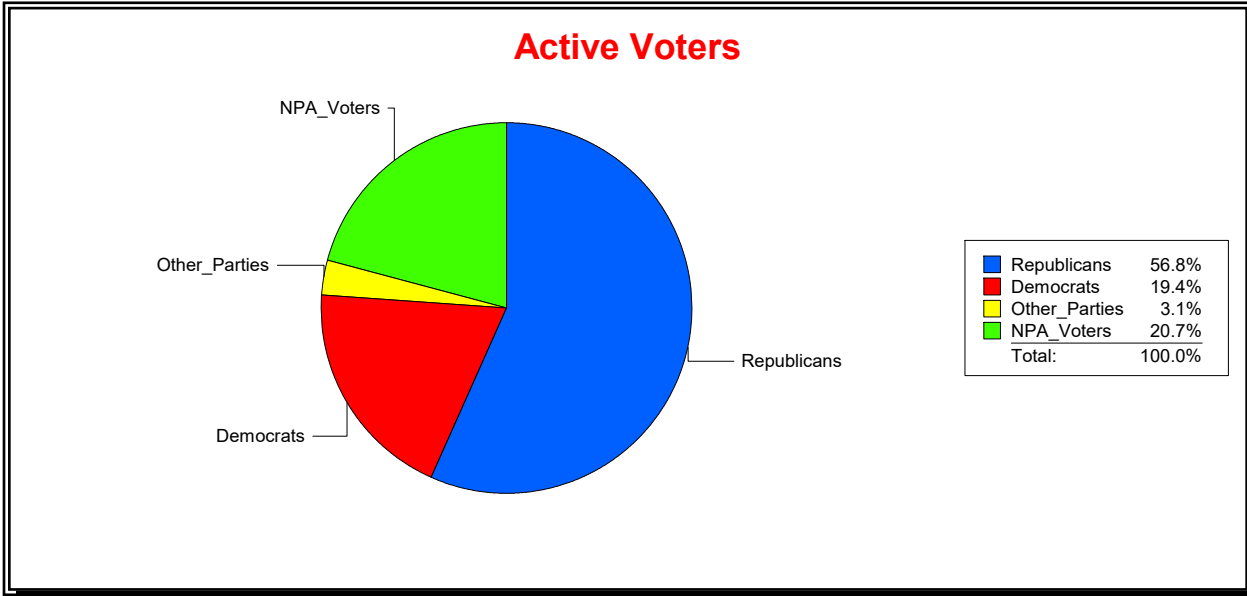

Vicky Oakes

Supervisor of Elections

St Johns County, FL

Date 3/3/2026

Time 11:19 AM

Graphs of District Registration

Active Registered Voters

Inactive Voters

District	Total	Dems	Reps	NonP	Other	Total	Dems	Reps	NonP	Other
St Johns County	217,624	42,131	123,617	45,091	6,785	29,312	6,746	11,324	10,494	748