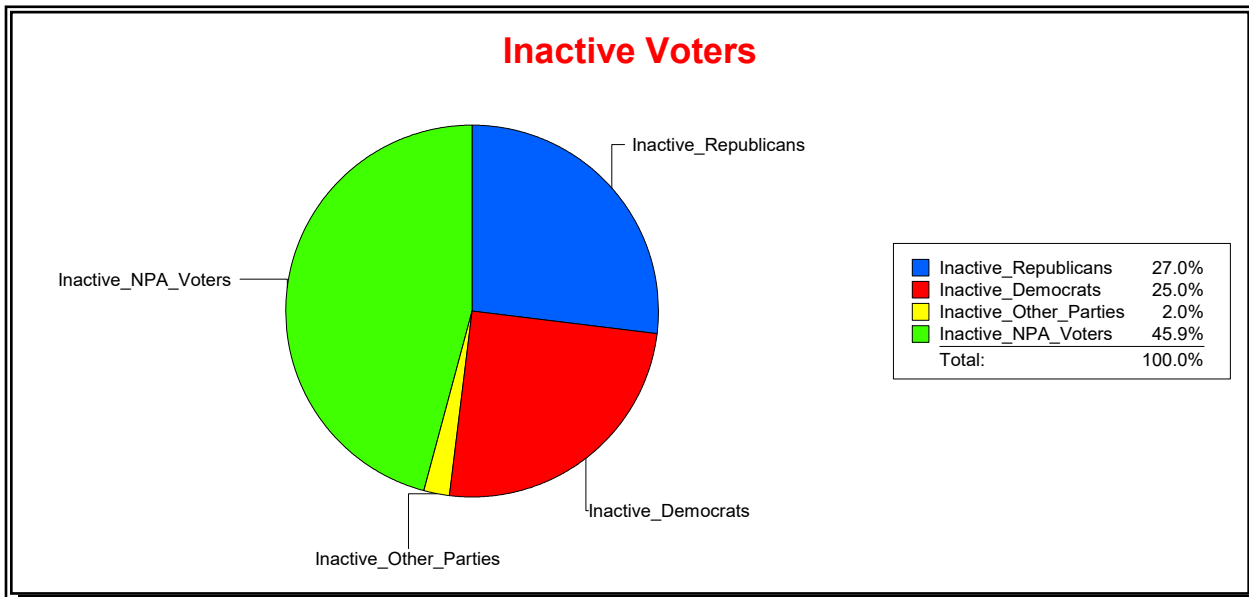

St Johns County, FL

Date 3/3/2026

Time 11:19 AM

Graphs of District Registration

Active Registered Voters

Inactive Voters

District	Total	Dems	Reps	NonP	Other	Total	Dems	Reps	NonP	Other
St Johns Forest CDD	1,124	252	557	293	22	148	37	40	68	3