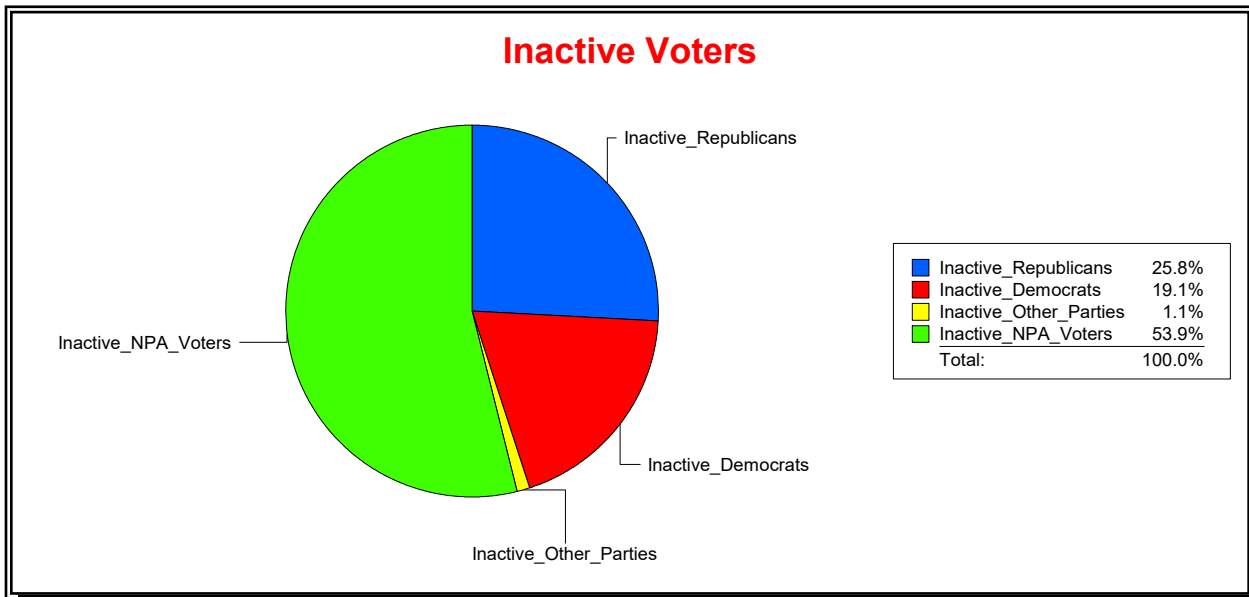

Vicky Oakes

Supervisor of Elections

St Johns County, FL

Date 3/3/2026

Time 11:19 AM

Graphs of District Registration

Active Registered Voters

Inactive Voters

District	Total	Dems	Reps	NonP	Other	Total	Dems	Reps	NonP	Other
Isles of Bartram Park CDD	1,067	230	427	377	33	178	34	46	96	2