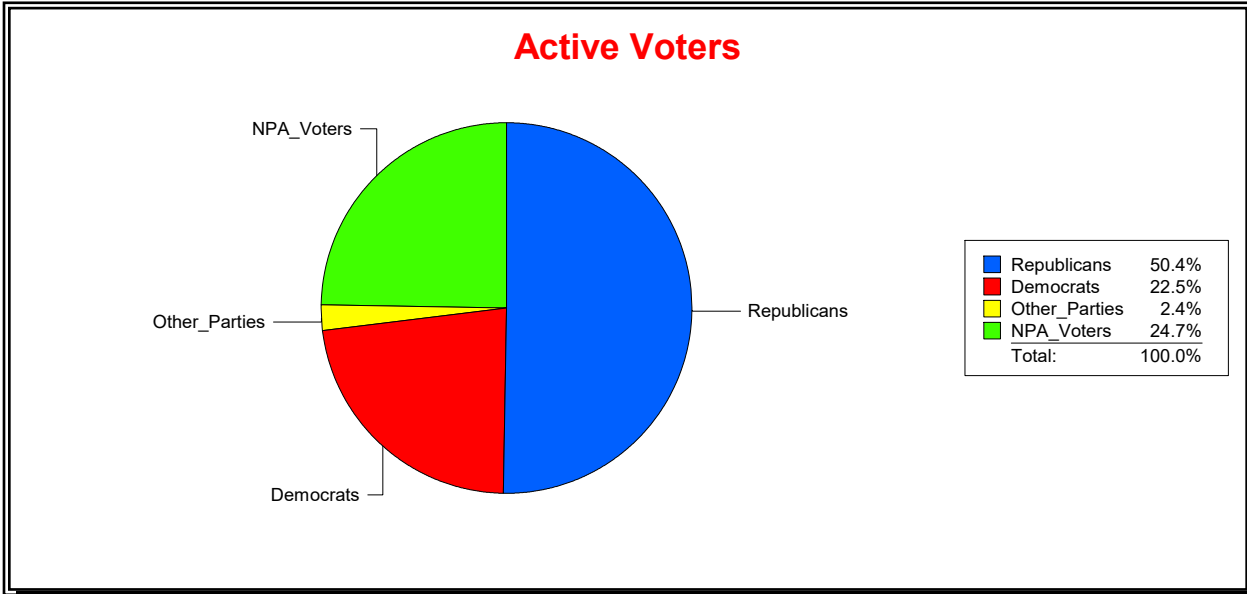

Vicky Oakes

Supervisor of Elections

St Johns County, FL

Date 3/3/2026

Time 11:19 AM

Graphs of District Registration

Active Registered Voters

Inactive Voters

District	Total	Dems	Reps	NonP	Other	Total	Dems	Reps	NonP	Other
Creekside At Twin Creeks CDD	1,008	227	508	249	24	162	38	46	73	5