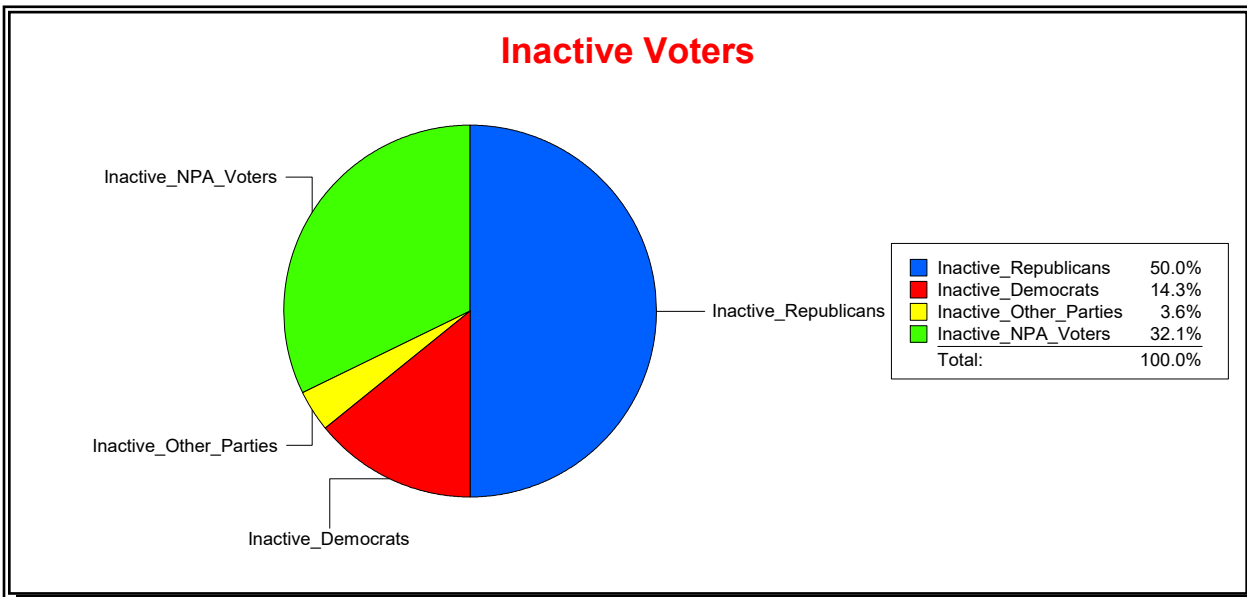

Vicky Oakes

Supervisor of Elections

St Johns County, FL

Date 3/3/2026

Time 11:19 AM

Graphs of District Registration

Active Registered Voters

Inactive Voters

District	Total	Dems	Reps	NonP	Other	Total	Dems	Reps	NonP	Other
Parkland Preserve CDD	582	118	345	90	29	28	4	14	9	1