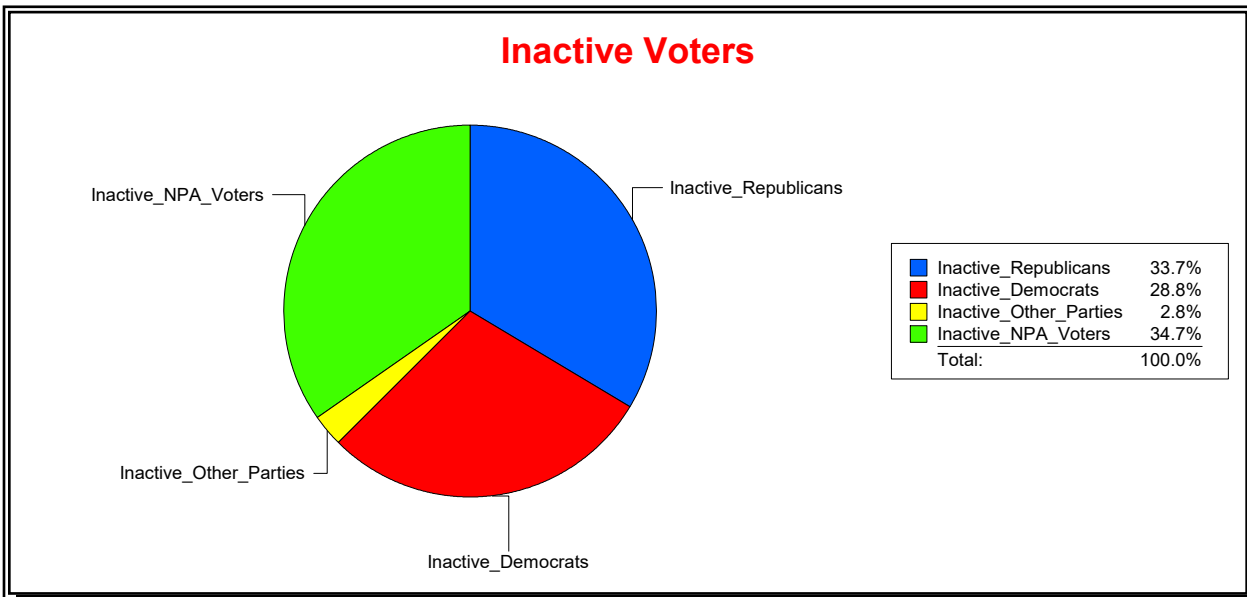

Vicky Oakes

Supervisor of Elections

St Johns County, FL

Date 3/3/2026

Time 11:19 AM

Graphs of District Registration

Active Registered Voters

Inactive Voters

District	Total	Dems	Reps	NonP	Other	Total	Dems	Reps	NonP	Other
Port Waterway & Beach	55,093	14,112	28,301	10,782	1,898	9,647	2,777	3,250	3,347	273