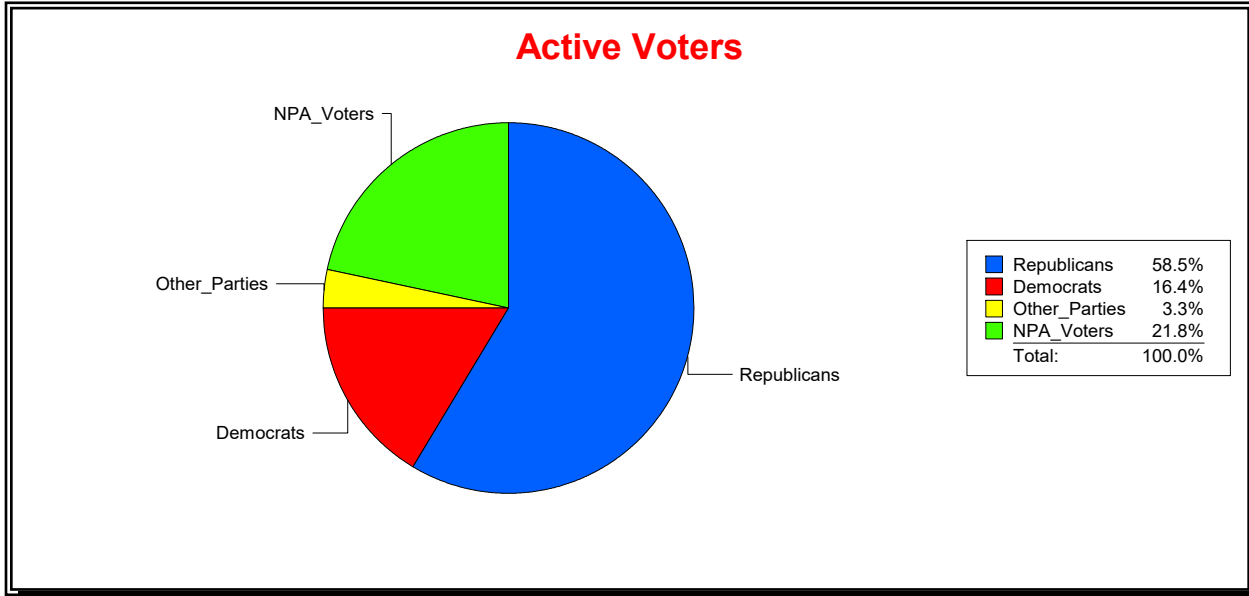

Vicky Oakes

Supervisor of Elections

St Johns County, FL

Date 3/3/2026

Time 11:19 AM

Graphs of District Registration

Active Registered Voters

Inactive Voters

District	Total	Dems	Reps	NonP	Other	Total	Dems	Reps	NonP	Other
Rivers Edge CDD	3,348	548	1,959	730	111	283	53	106	113	11