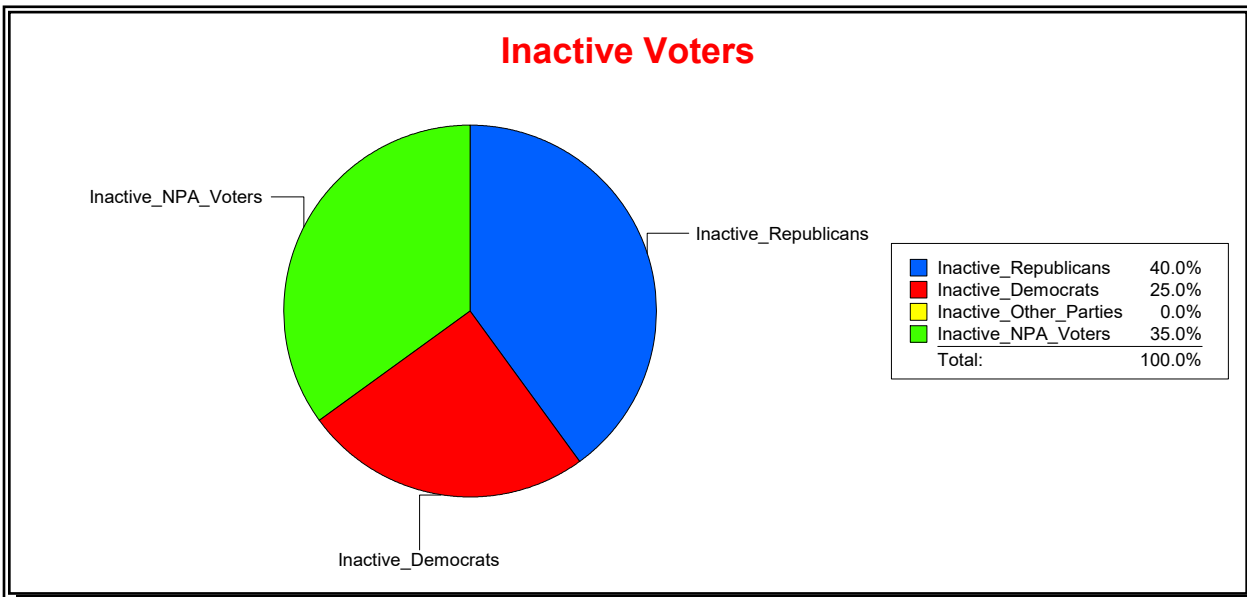

Vicky Oakes

Supervisor of Elections

St Johns County, FL

Date 3/3/2026

Time 11:19 AM

Graphs of District Registration

Active Registered Voters

Inactive Voters

District	Total	Dems	Reps	NonP	Other	Total	Dems	Reps	NonP	Other
Rivers Edge II CDD	1,237	242	732	214	49	20	5	8	7	0