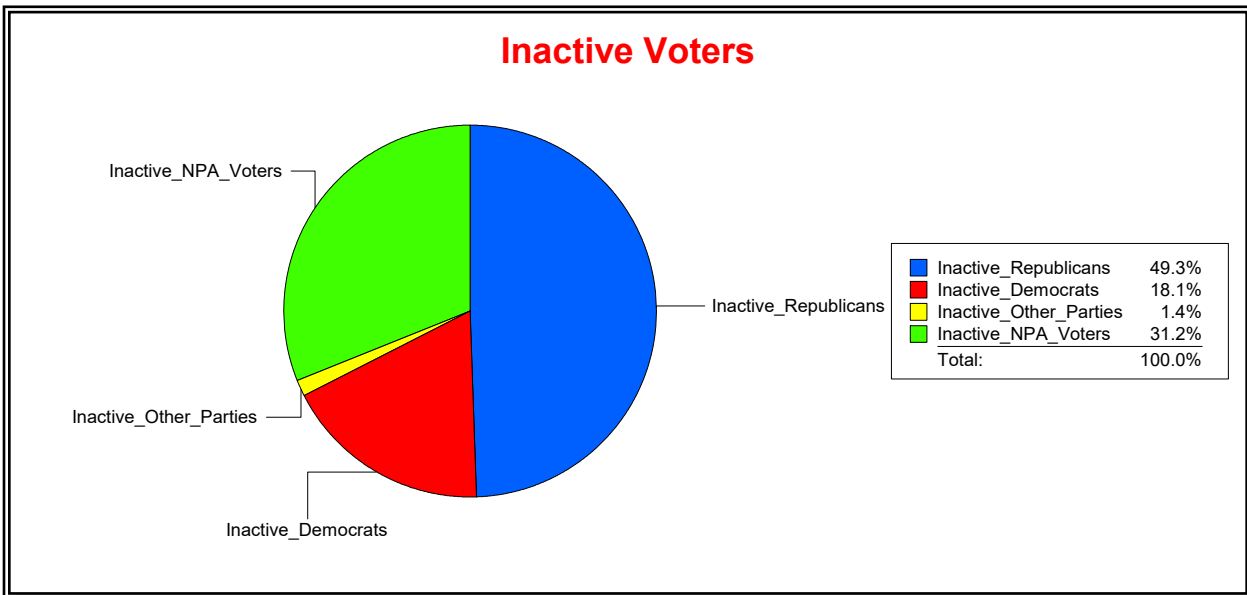

Vicky Oakes

Supervisor of Elections

St Johns County, FL

Date 3/3/2026

Time 11:19 AM

Graphs of District Registration

Active Registered Voters

Inactive Voters

District	Total	Dems	Reps	NonP	Other	Total	Dems	Reps	NonP	Other
Sampson Creek CDD	1,928	255	1,250	376	47	221	40	109	69	3