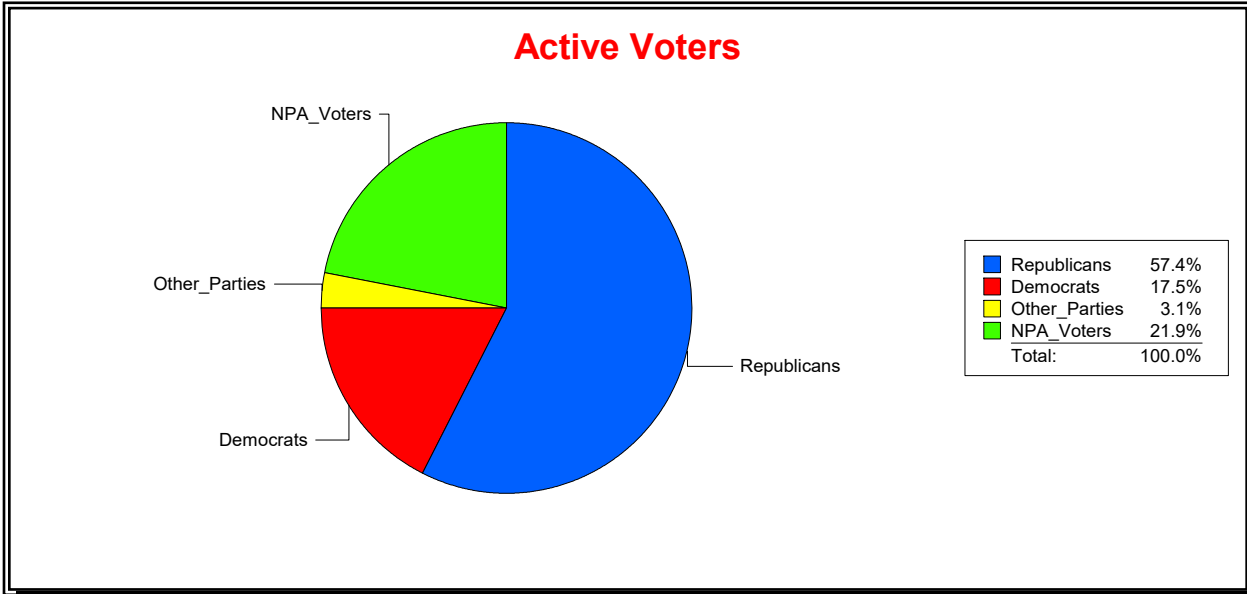

Vicky Oakes

Supervisor of Elections

St Johns County, FL

Date 3/3/2026

Time 11:19 AM

Graphs of District Registration

Active Registered Voters

Inactive Voters

District	Total	Dems	Reps	NonP	Other	Total	Dems	Reps	NonP	Other
Turnbull Creek CDD	2,007	351	1,153	440	63	307	53	144	99	11