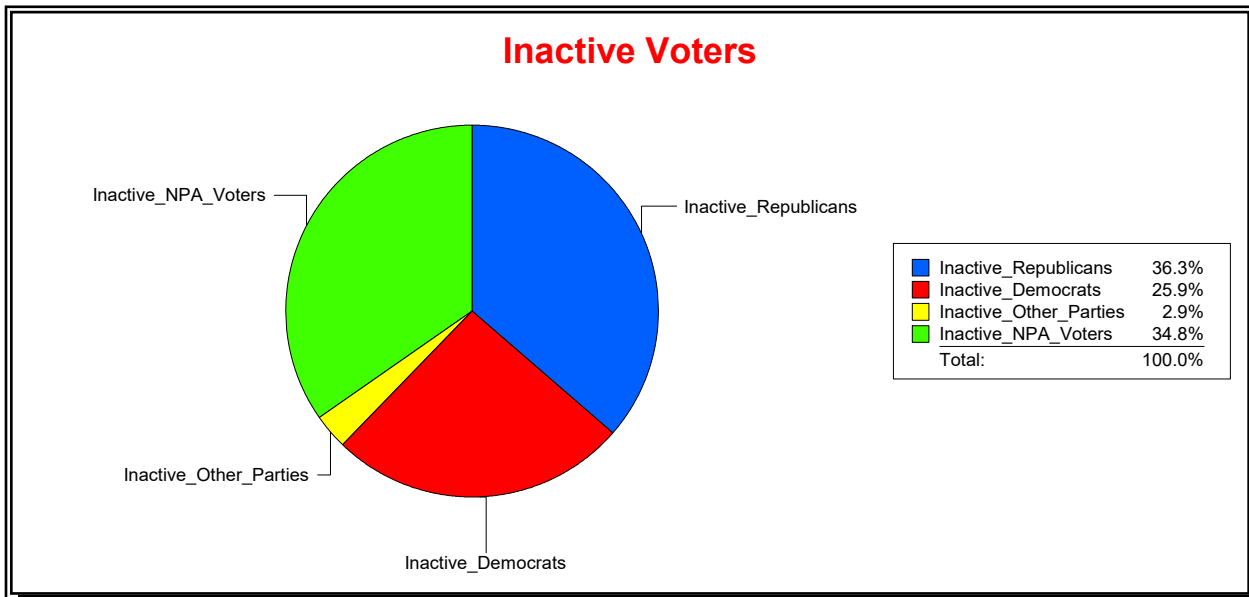

Vicky Oakes

Supervisor of Elections

St Johns County, FL

Date 3/3/2026

Time 11:19 AM

Graphs of District Registration

Active Registered Voters

Inactive Voters

District	Total	Dems	Reps	NonP	Other	Total	Dems	Reps	NonP	Other
St Augustine Beach	5,345	1,380	2,706	1,110	149	713	185	259	248	21