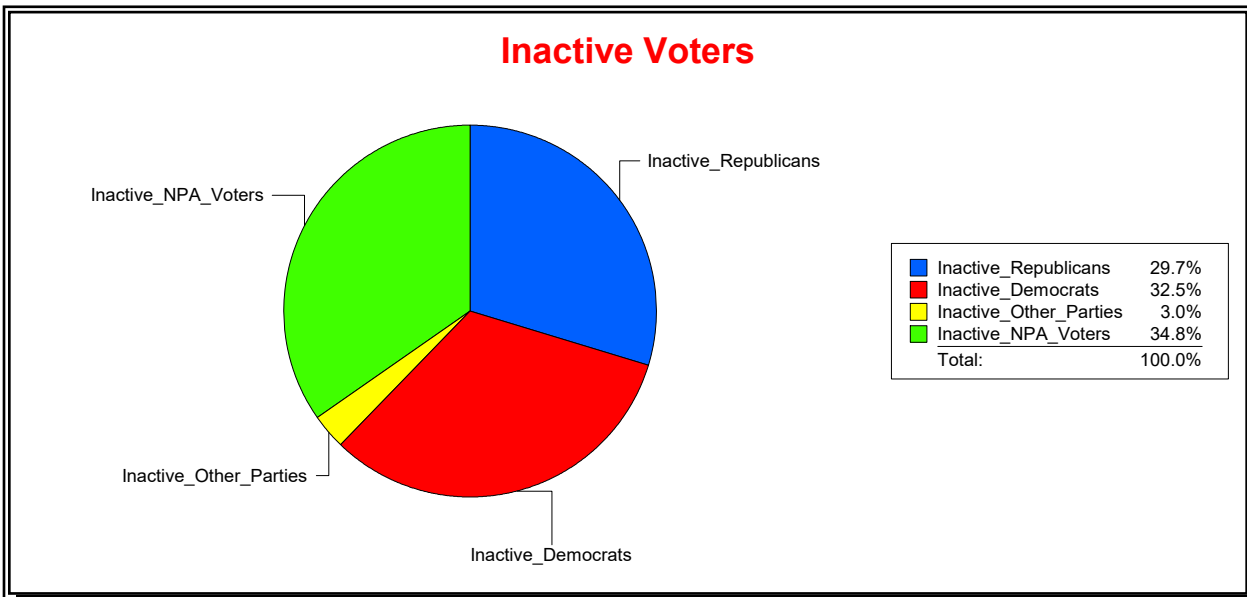

Vicky Oakes

Supervisor of Elections

St Johns County, FL

Date 3/3/2026

Time 11:19 AM

Graphs of District Registration

Active Registered Voters

Inactive Voters

District	Total	Dems	Reps	NonP	Other	Total	Dems	Reps	NonP	Other
St Augustine	10,141	3,153	4,481	2,131	376	2,039	663	605	709	62