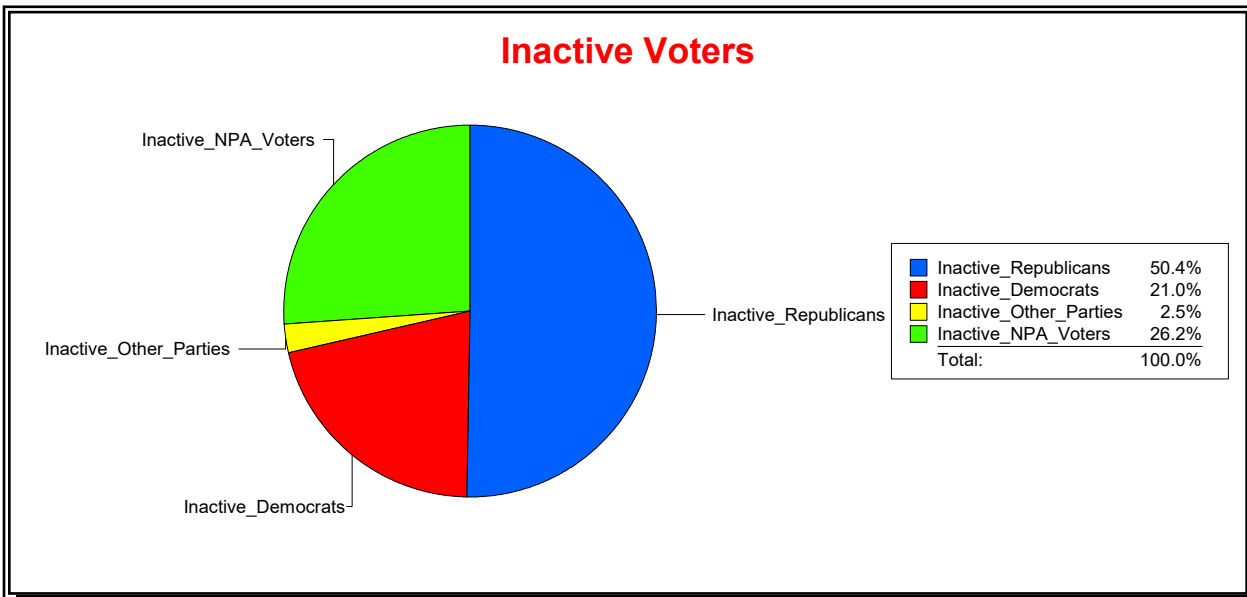

Date 3/3/2026

Time 11:19 AM

Graphs of District Registration

Active Registered Voters

Inactive Voters

District	Total	Dems	Reps	NonP	Other	Total	Dems	Reps	NonP	Other
Ponte Vedra MSD	3,184	466	2,047	598	73	367	77	185	96	9