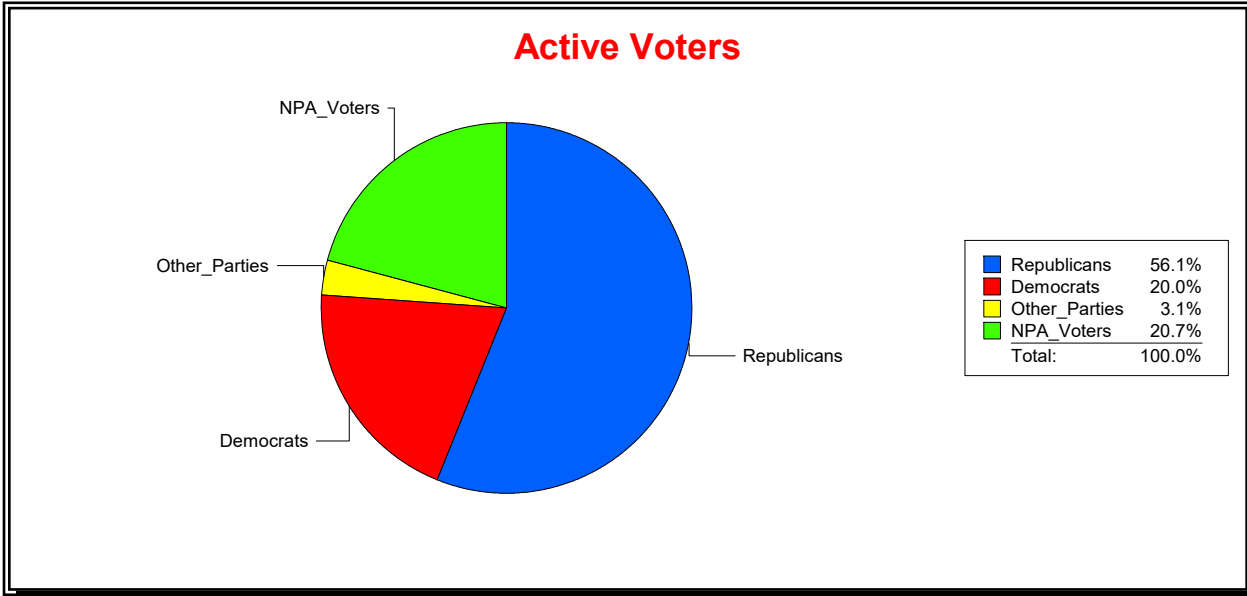

Vicky Oakes

Supervisor of Elections

St Johns County, FL

Date 3/3/2026

Time 11:19 AM

Graphs of District Registration

Active Registered Voters

Inactive Voters

District	Total	Dems	Reps	NonP	Other	Total	Dems	Reps	NonP	Other
St. Johns County	233,110	46,664	130,804	48,332	7,310	32,064	7,594	12,188	11,451	831