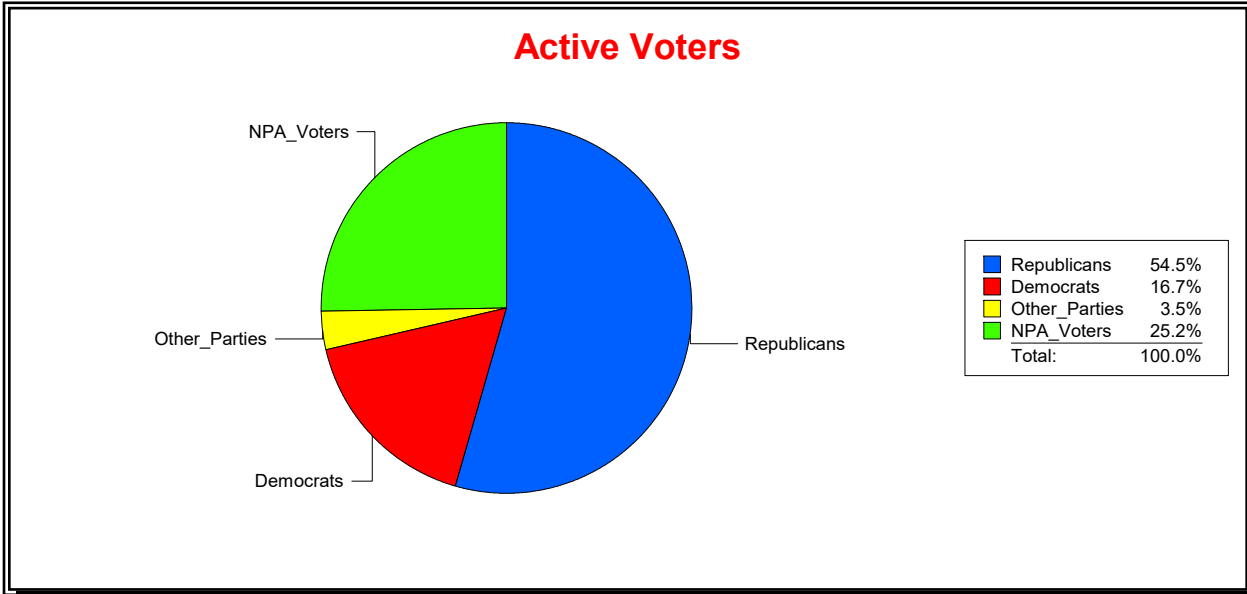

District	Total	Dems	Reps	NonP	Other	Total	Dems	Reps	NonP	Other
Meadow View At Twin Creeks	2,356	394	1,285	594	83	173	30	70	68	5

Vicky Oakes

Supervisor of Elections

St Johns County, FL

Date 3/3/2026

Time 11:19 AM