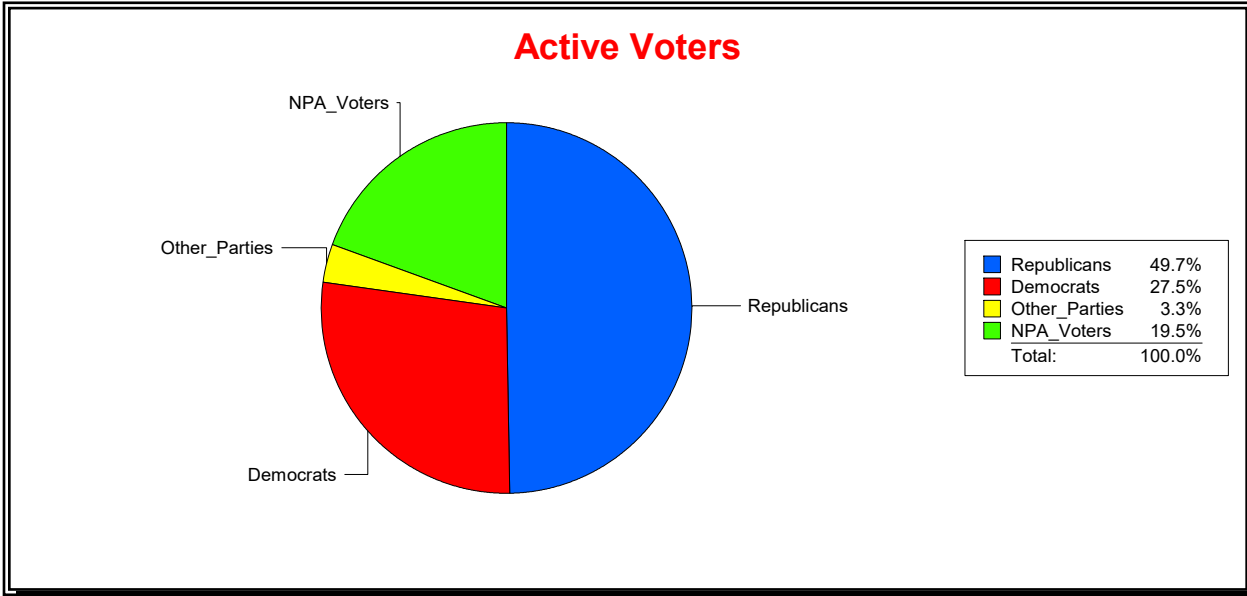

Vicky Oakes

Supervisor of Elections

St Johns County, FL

Date 3/3/2026

Time 11:19 AM

Graphs of District Registration

Active Registered Voters

Inactive Voters

District	Total	Dems	Reps	NonP	Other	Total	Dems	Reps	NonP	Other
State Representative - Dist 19	44,267	12,172	22,015	8,638	1,442	7,833	2,397	2,517	2,702	217