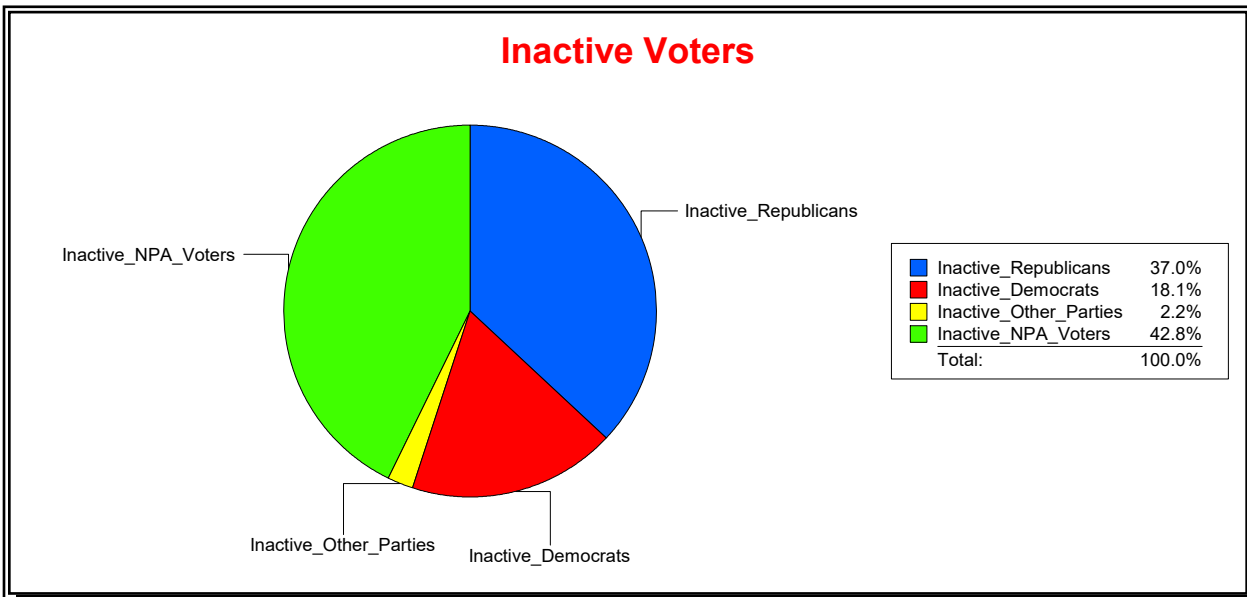

St Johns County, FL

Date 3/3/2026

Time 11:19 AM

Graphs of District Registration

Active Registered Voters

Inactive Voters

District	Total	Dems	Reps	NonP	Other	Total	Dems	Reps	NonP	Other
Glen St Johns CDD	988	196	521	246	25	138	25	51	59	3