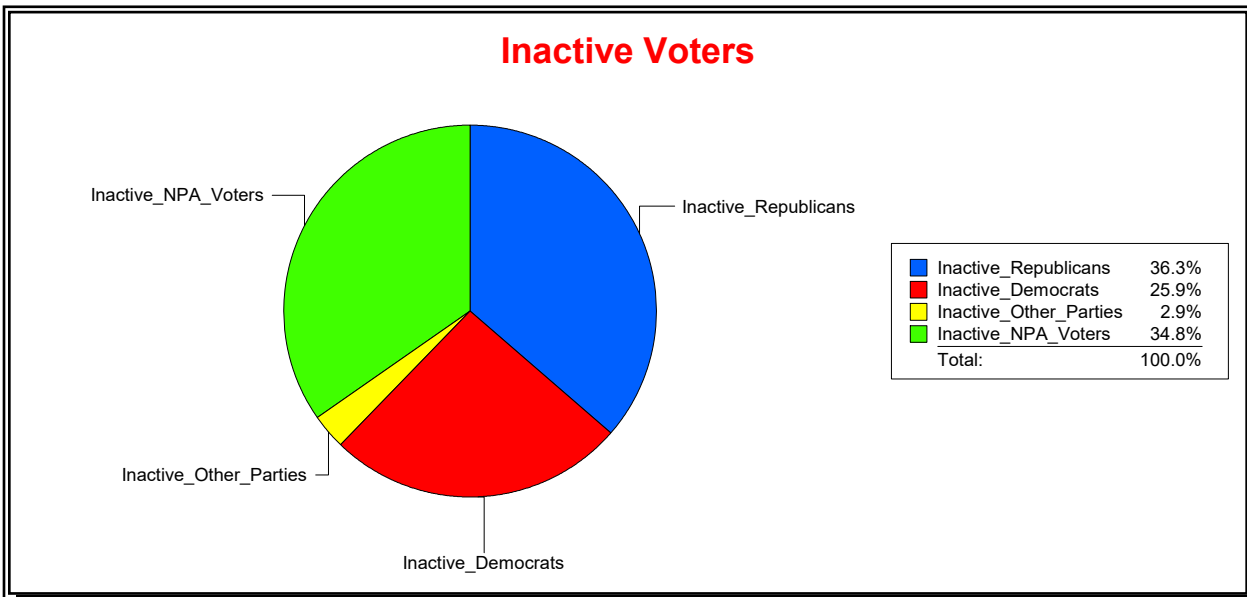

Vicky Oakes

Supervisor of Elections

St Johns County, FL

Date 3/3/2026

Time 11:19 AM

Graphs of District Registration

Active Registered Voters

Inactive Voters

District	Total	Dems	Reps	NonP	Other	Total	Dems	Reps	NonP	Other
St Augustine Beach	5,345	1,380	2,706	1,110	149	713	185	259	248	21