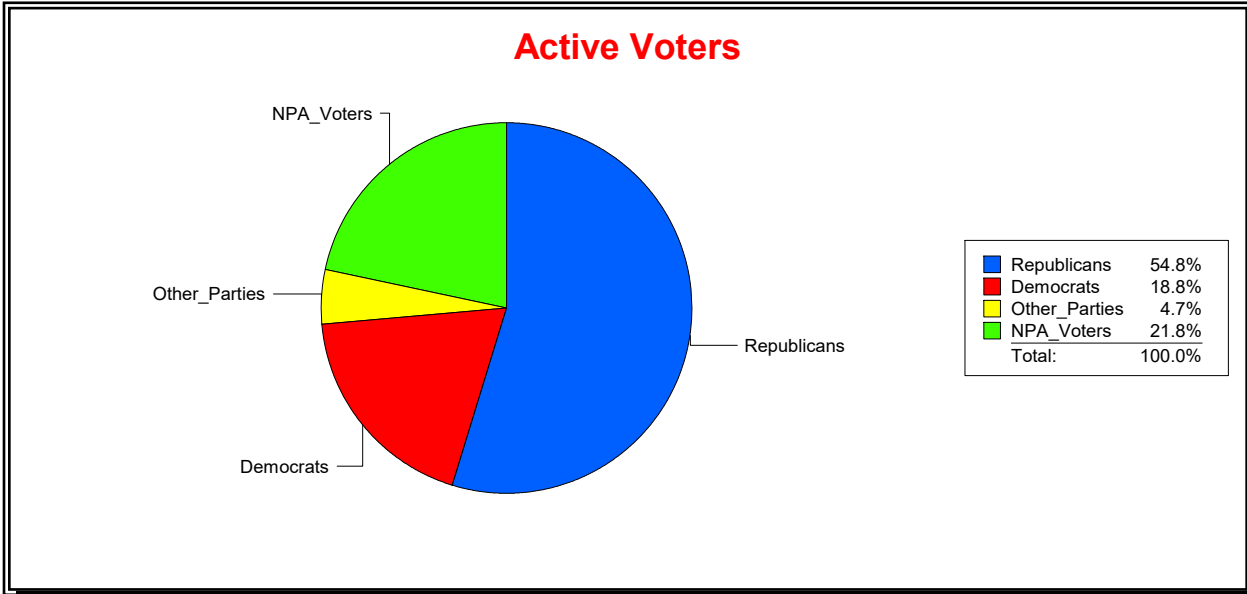

Vicky Oakes

Supervisor of Elections

St Johns County, FL

Date 3/3/2026

Time 11:19 AM

Graphs of District Registration

Active Registered Voters

Inactive Voters

District	Total	Dems	Reps	NonP	Other	Total	Dems	Reps	NonP	Other
Grand Oaks CDD	767	144	420	167	36	31	5	14	10	2