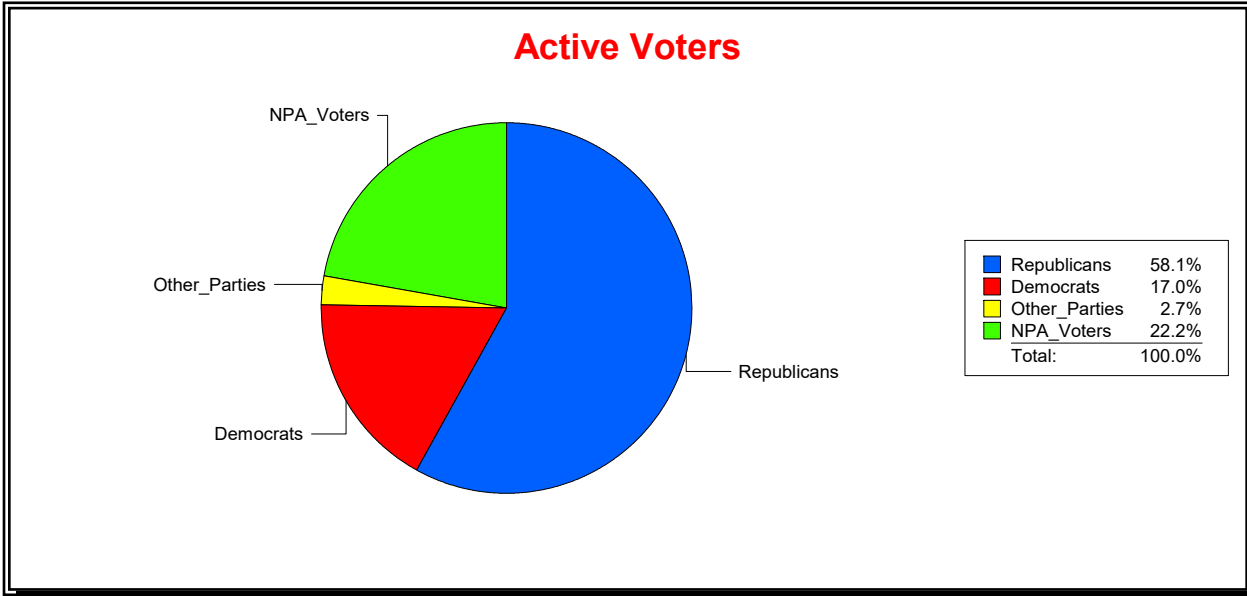

Vicky Oakes

Supervisor of Elections

St Johns County, FL

Date 3/3/2026

Time 11:19 AM

Graphs of District Registration

Active Registered Voters

Inactive Voters

District	Total	Dems	Reps	NonP	Other	Total	Dems	Reps	NonP	Other
School Board - Dist 4	46,077	7,852	26,781	10,219	1,225	5,179	1,042	2,143	1,854	140