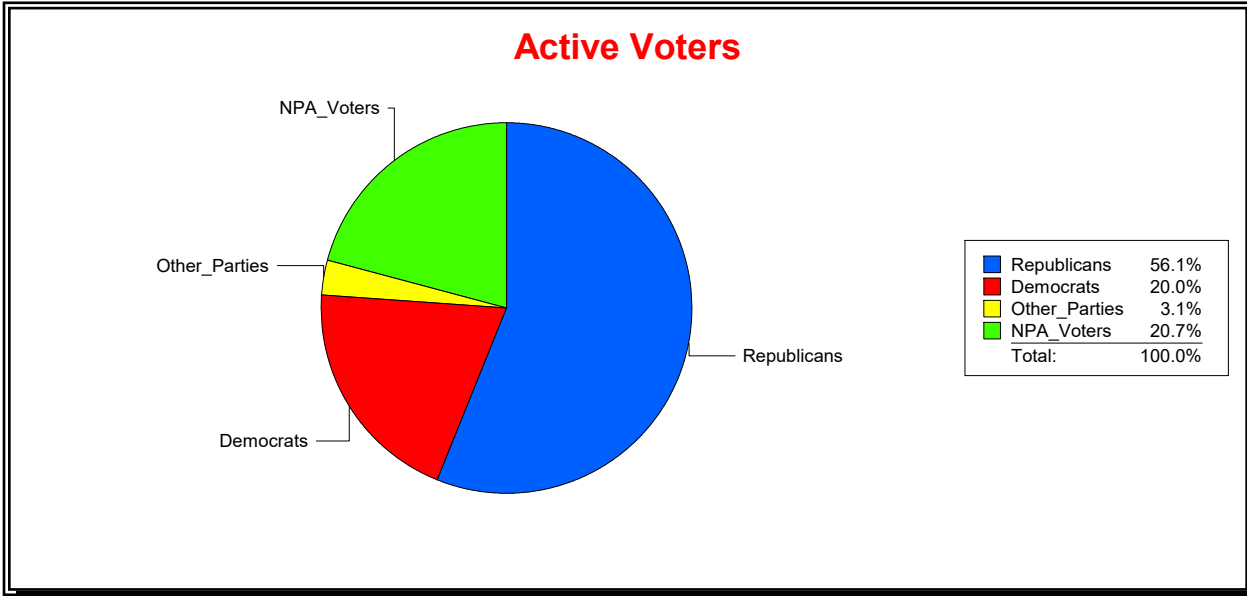

District	Total	Dems	Reps	NonP	Other	Total	Dems	Reps	NonP	Other
State Senate - Dist 7	232,940	46,609	130,733	48,301	7,297	32,031	7,583	12,174	11,443	831

Vicky Oakes

Supervisor of Elections

St Johns County, FL