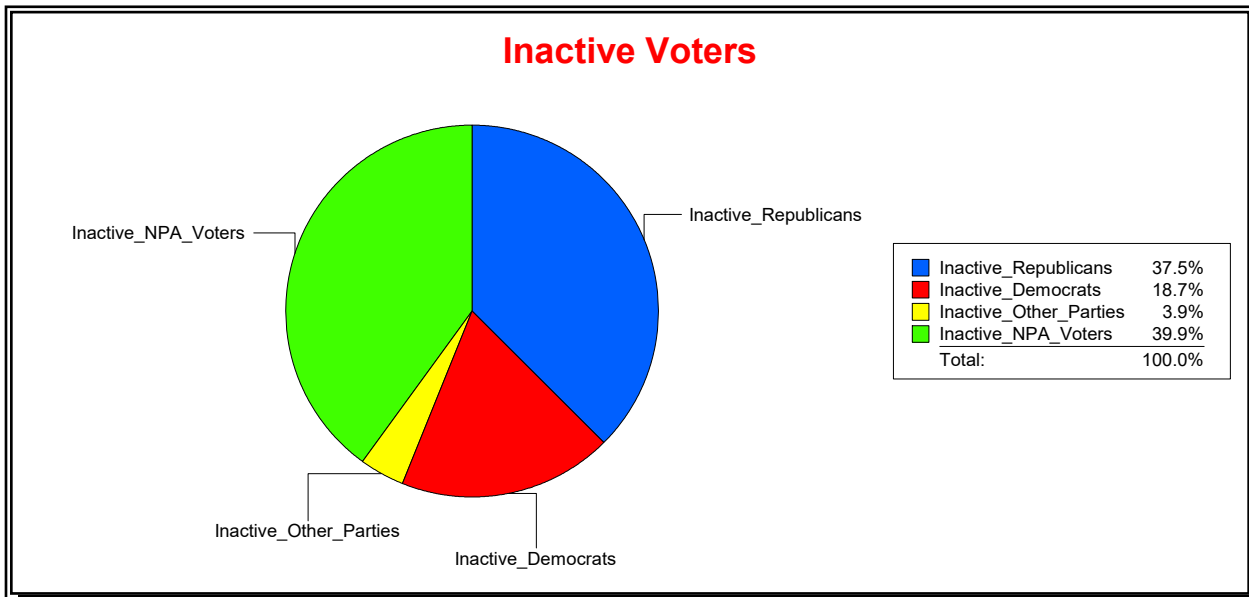

Vicky Oakes

Supervisor of Elections

St Johns County, FL

Date 3/3/2026

Time 11:19 AM

Graphs of District Registration

Active Registered Voters

Inactive Voters

District	Total	Dems	Reps	NonP	Other	Total	Dems	Reps	NonP	Other
Rivers Edge CDD	3,348	548	1,959	730	111	283	53	106	113	11