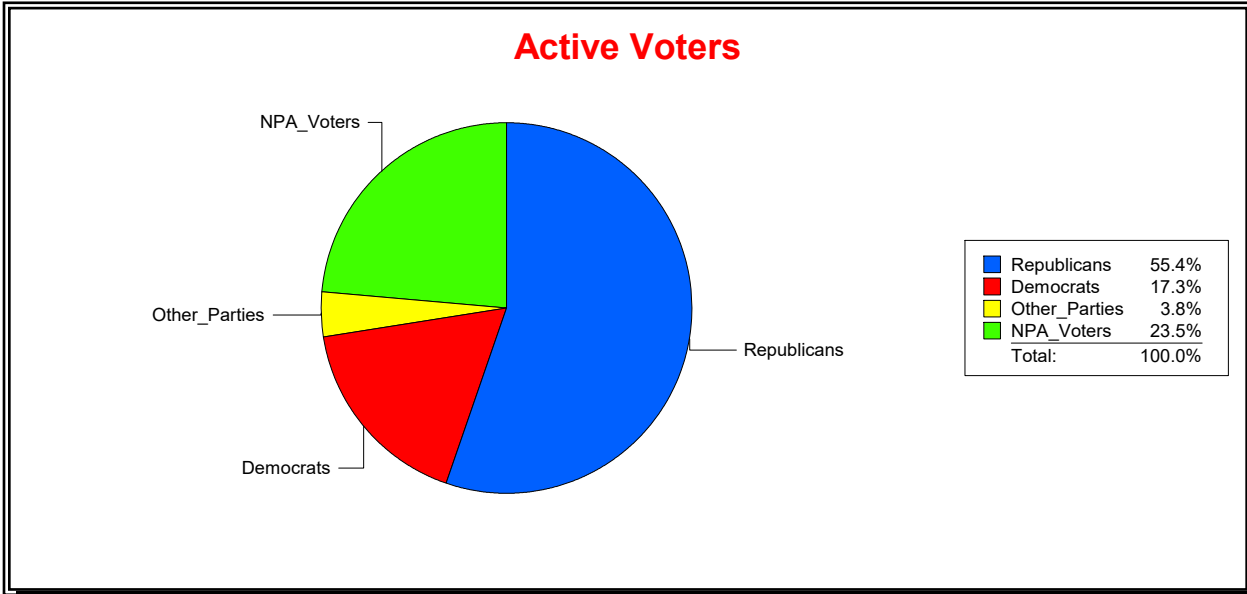

St Johns County, FL

Date 3/3/2026

Time 11:19 AM

Graphs of District Registration

Active Registered Voters

Inactive Voters

District	Total	Dems	Reps	NonP	Other	Total	Dems	Reps	NonP	Other
Trout CreekCDD	3,939	680	2,181	927	151	361	80	125	145	11