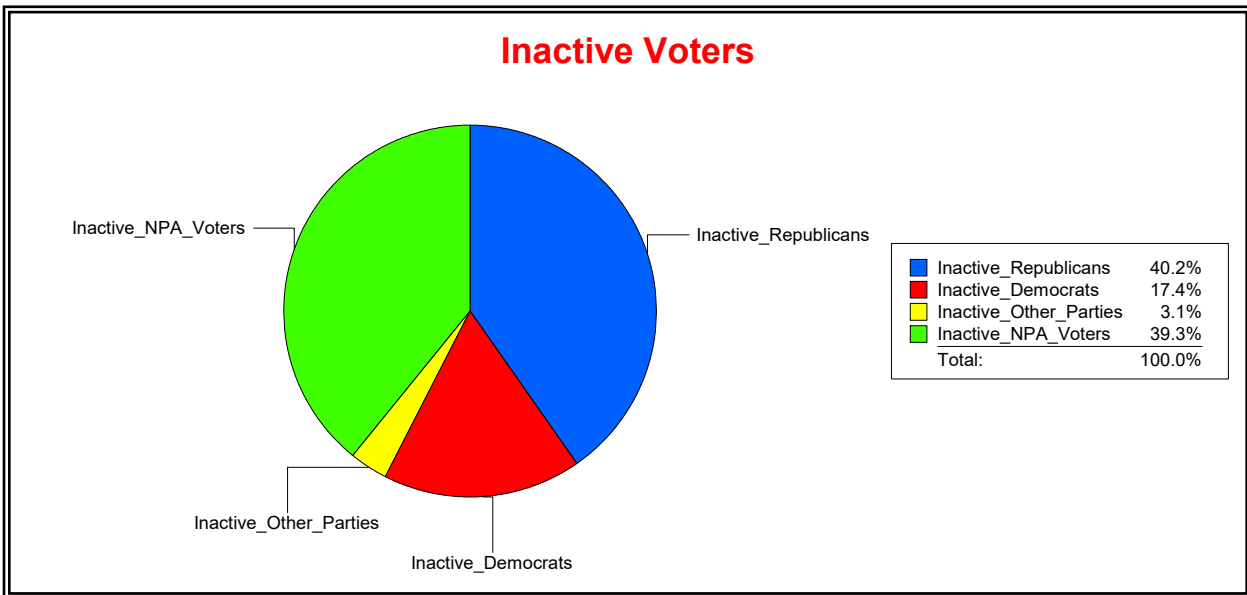

Vicky Oakes

Supervisor of Elections

St Johns County, FL

Date 3/3/2026

Time 11:19 AM

Graphs of District Registration

Active Registered Voters

Inactive Voters

District	Total	Dems	Reps	NonP	Other	Total	Dems	Reps	NonP	Other
Six Mile Creek CDD	3,070	510	1,795	632	133	224	39	90	88	7