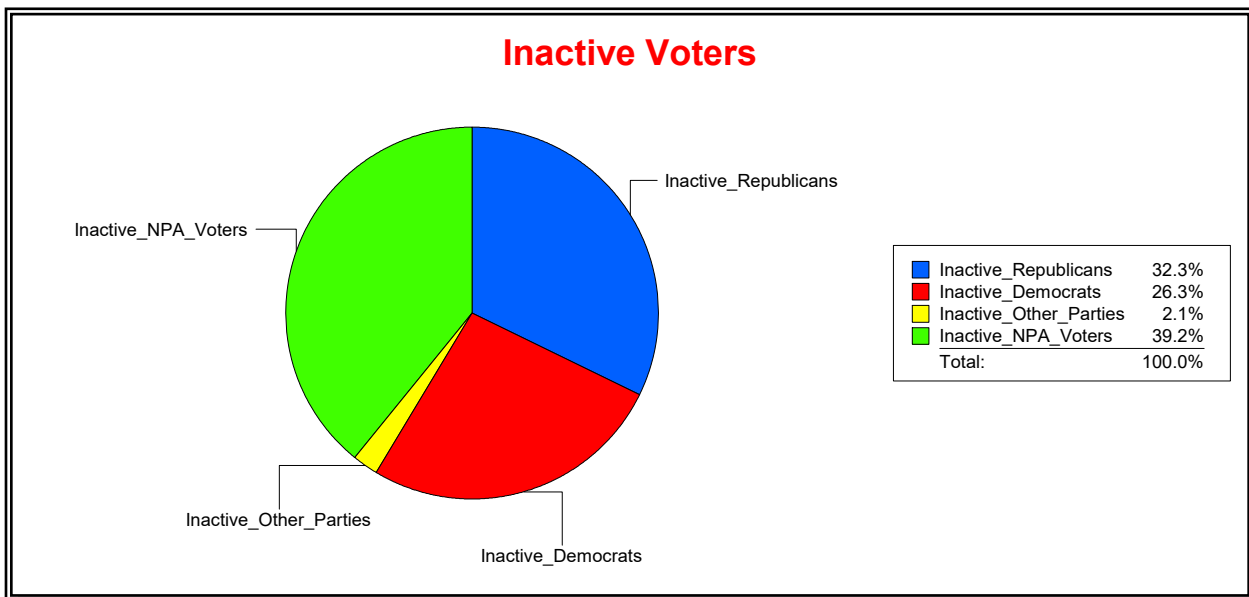

Vicky Oakes

Supervisor of Elections

St Johns County, FL

Date 3/3/2026

Time 11:19 AM

Graphs of District Registration

Active Registered Voters

Inactive Voters

District	Total	Dems	Reps	NonP	Other	Total	Dems	Reps	NonP	Other
Heritage Landing CDD	2,465	503	1,303	580	79	467	123	151	183	10