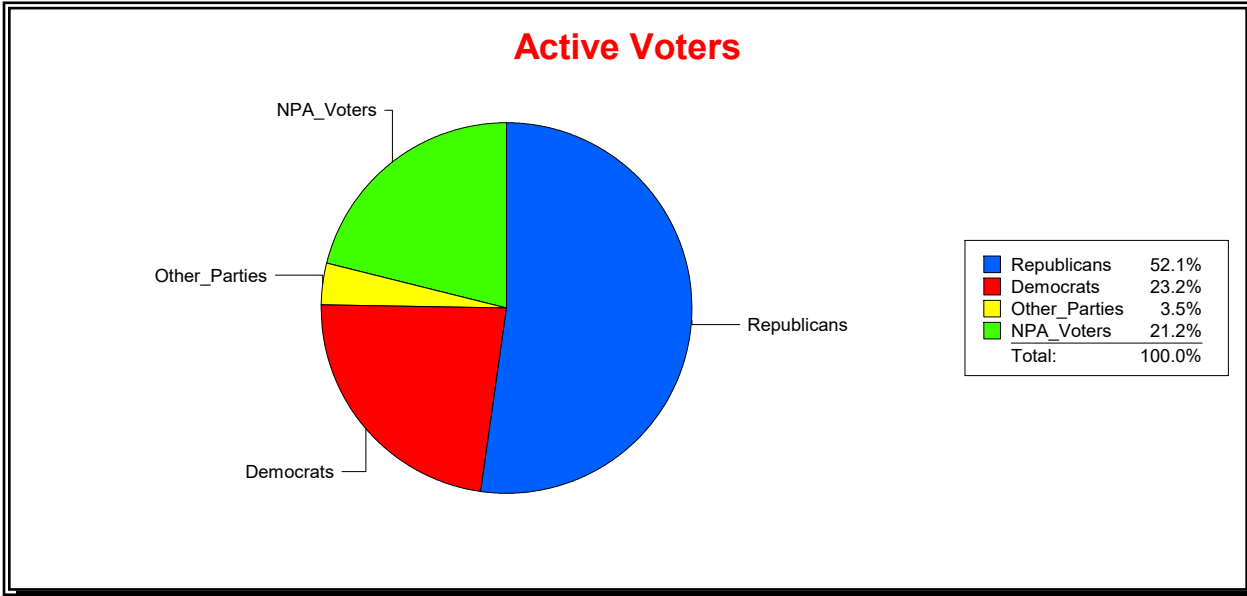

Vicky Oakes

Supervisor of Elections

St Johns County, FL

Date 3/3/2026

Time 11:19 AM

Graphs of District Registration

Active Registered Voters

Inactive Voters

District	Total	Dems	Reps	NonP	Other	Total	Dems	Reps	NonP	Other
School Board - Dist 5	47,334	10,989	24,662	10,017	1,666	7,085	1,819	2,483	2,572	211