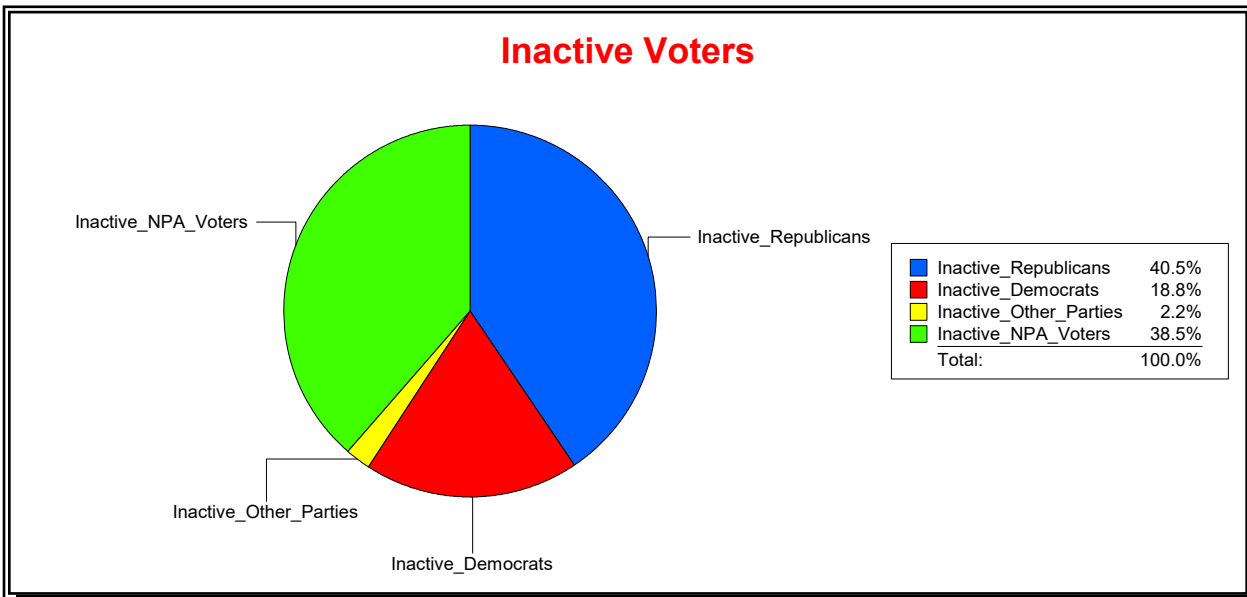

Vicky Oakes

Supervisor of Elections

St Johns County, FL

Date 3/3/2026

Time 11:19 AM

Graphs of District Registration

Active Registered Voters

Inactive Voters

District	Total	Dems	Reps	NonP	Other	Total	Dems	Reps	NonP	Other
Tolomato CDD	18,667	3,315	10,475	4,389	488	1,556	292	630	599	35