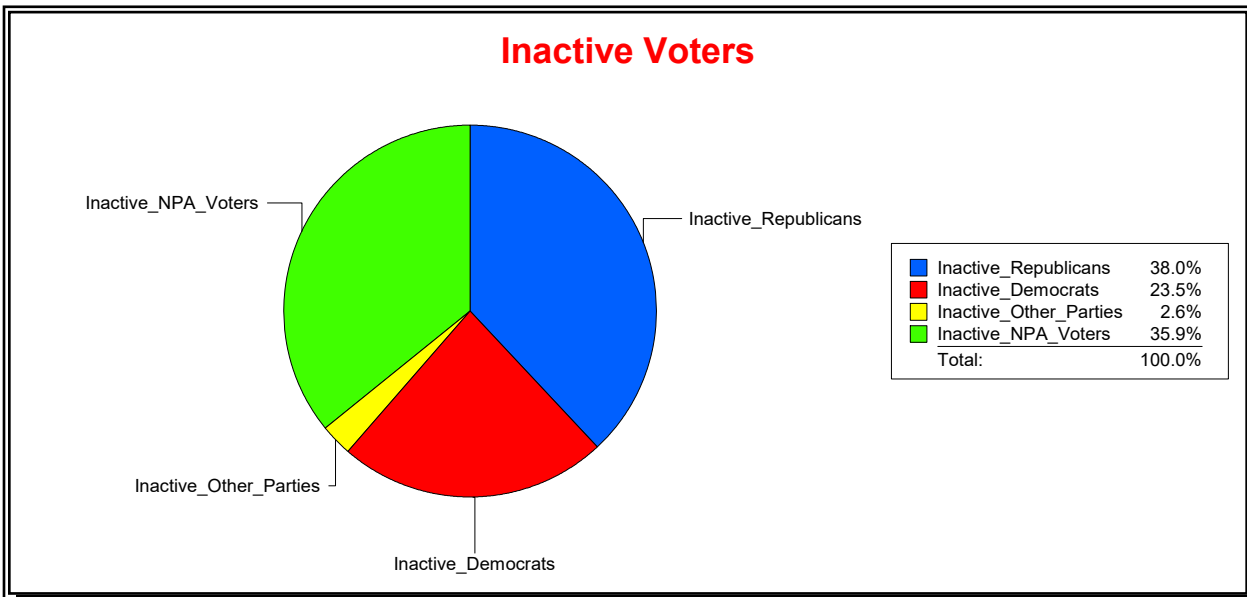

Supervisor of Elections

St Johns County, FL

Date 3/3/2026

Time 11:19 AM

Graphs of District Registration

Active Registered Voters

Inactive Voters

District	Total	Dems	Reps	NonP	Other	Total	Dems	Reps	NonP	Other
US Congress - Dist 5	201,717	39,858	112,821	42,652	6,386	27,102	6,367	10,300	9,717	718