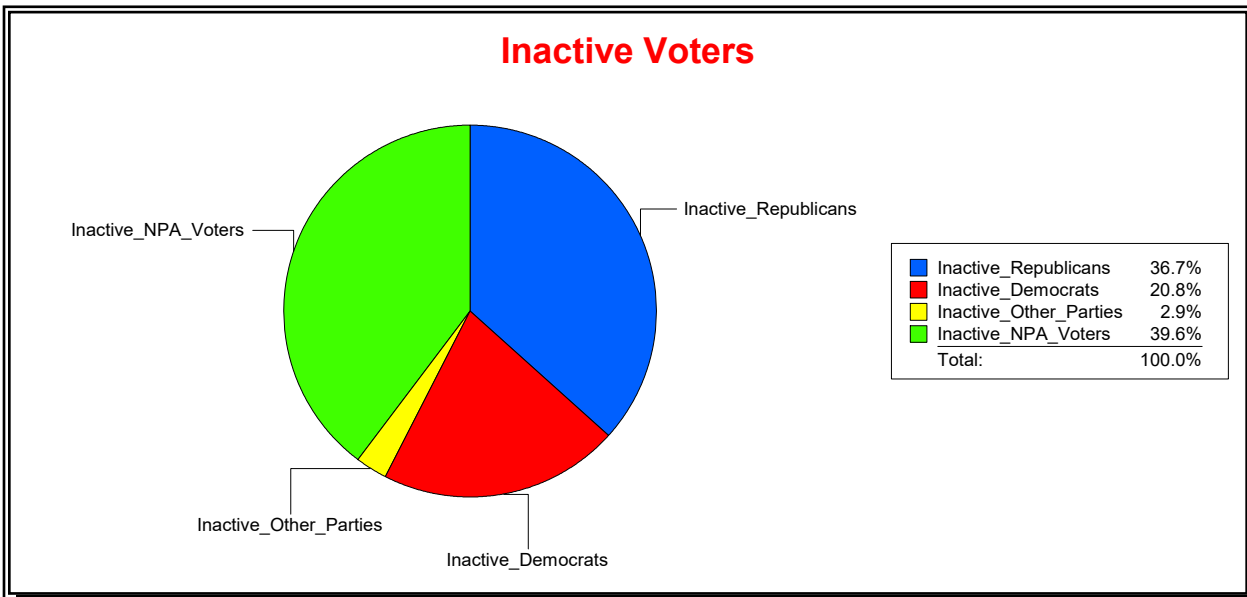

Vicky Oakes

Supervisor of Elections

St Johns County, FL

Date 3/3/2026

Time 11:19 AM

Graphs of District Registration

Active Registered Voters

Inactive Voters

District	Total	Dems	Reps	NonP	Other	Total	Dems	Reps	NonP	Other
Aberdeen CDD	3,467	688	1,776	889	114	591	123	217	234	17