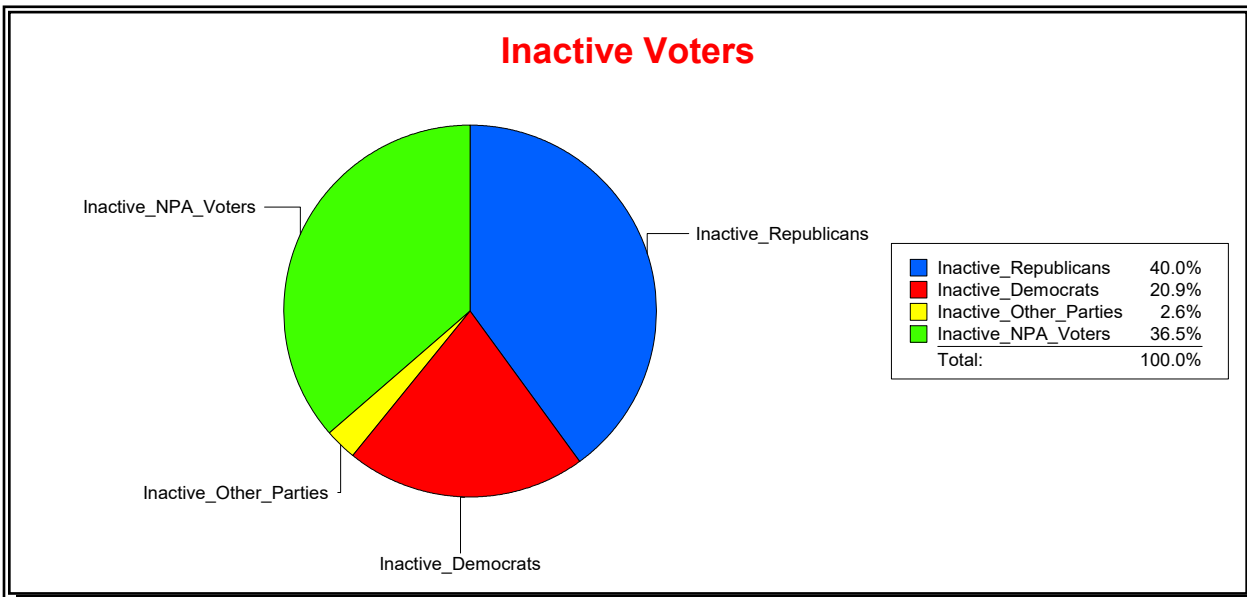

Supervisor of Elections

St Johns County, FL

Date 3/3/2026

Time 11:19 AM

Graphs of District Registration

Active Registered Voters

Inactive Voters

District	Total	Dems	Reps	NonP	Other	Total	Dems	Reps	NonP	Other
State Representative - Dist 18	160,289	29,063	91,627	34,673	4,926	19,442	4,064	7,780	7,089	509