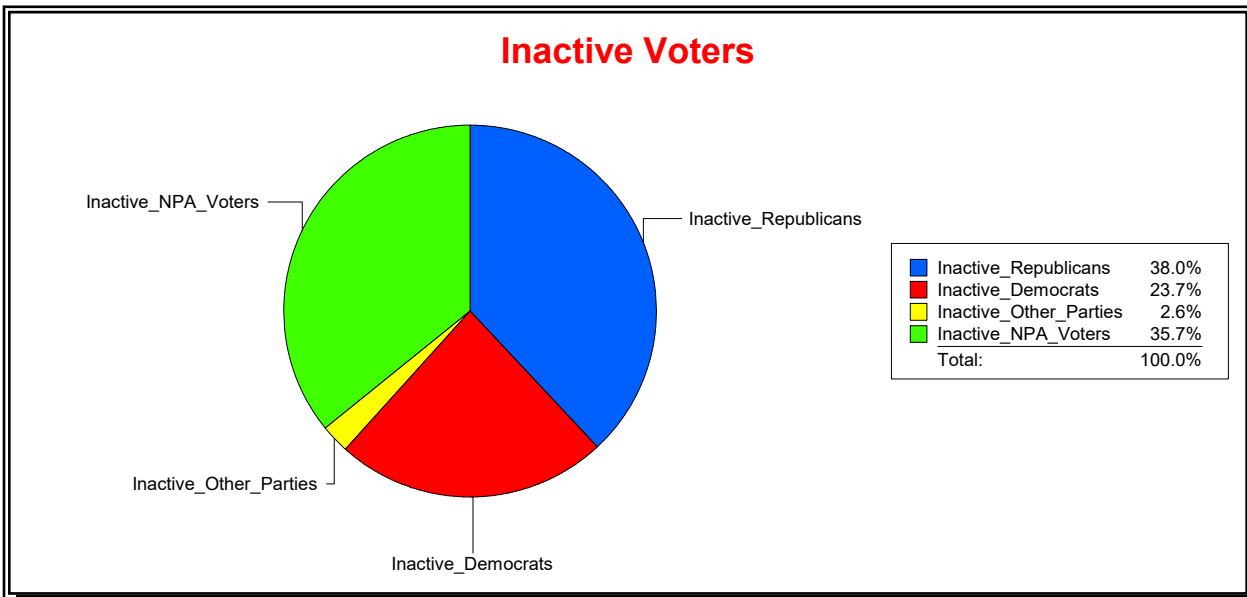

Vicky Oakes

Supervisor of Elections

St Johns County, FL

Date 3/3/2026

Time 11:19 AM

Graphs of District Registration

Active Registered Voters

Inactive Voters

District	Total	Dems	Reps	NonP	Other	Total	Dems	Reps	NonP	Other
St. Johns County	233,110	46,664	130,804	48,332	7,310	32,064	7,594	12,188	11,451	831

Vicky Oakes

Supervisor of Elections

St Johns County, FL

Date 3/3/2026