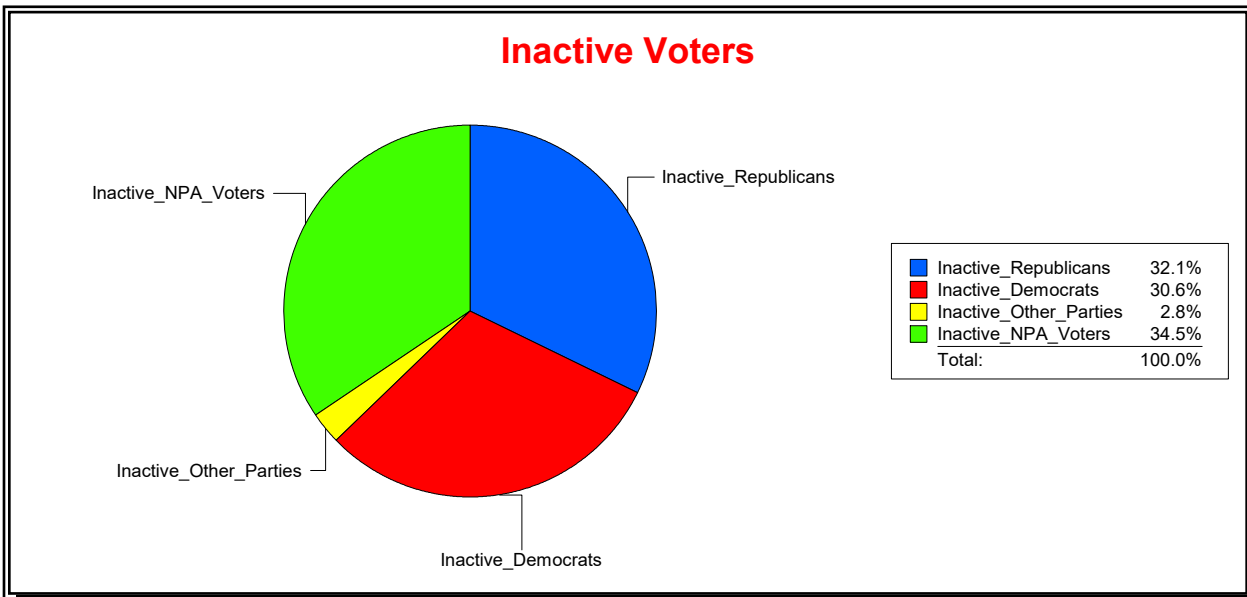

Vicky Oakes

Supervisor of Elections

St Johns County, FL

Date 3/3/2026

Time 11:19 AM

Graphs of District Registration

Active Registered Voters

Inactive Voters

District	Total	Dems	Reps	NonP	Other	Total	Dems	Reps	NonP	Other
State Representative - Dist 19	44,267	12,172	22,015	8,638	1,442	7,833	2,397	2,517	2,702	217