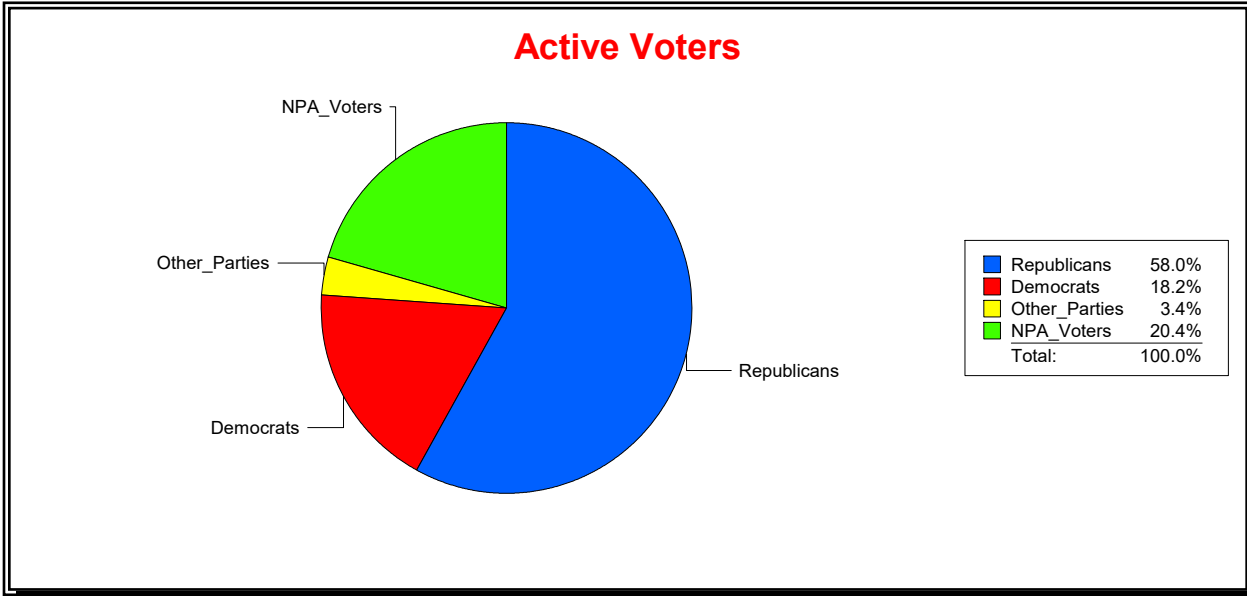

Vicky Oakes

Supervisor of Elections

St Johns County, FL

Date 3/3/2026

Time 11:19 AM

Graphs of District Registration

Active Registered Voters

Inactive Voters

District	Total	Dems	Reps	NonP	Other	Total	Dems	Reps	NonP	Other
County Commission - Dist 2	51,156	9,295	29,673	10,461	1,727	7,021	1,573	2,743	2,537	168