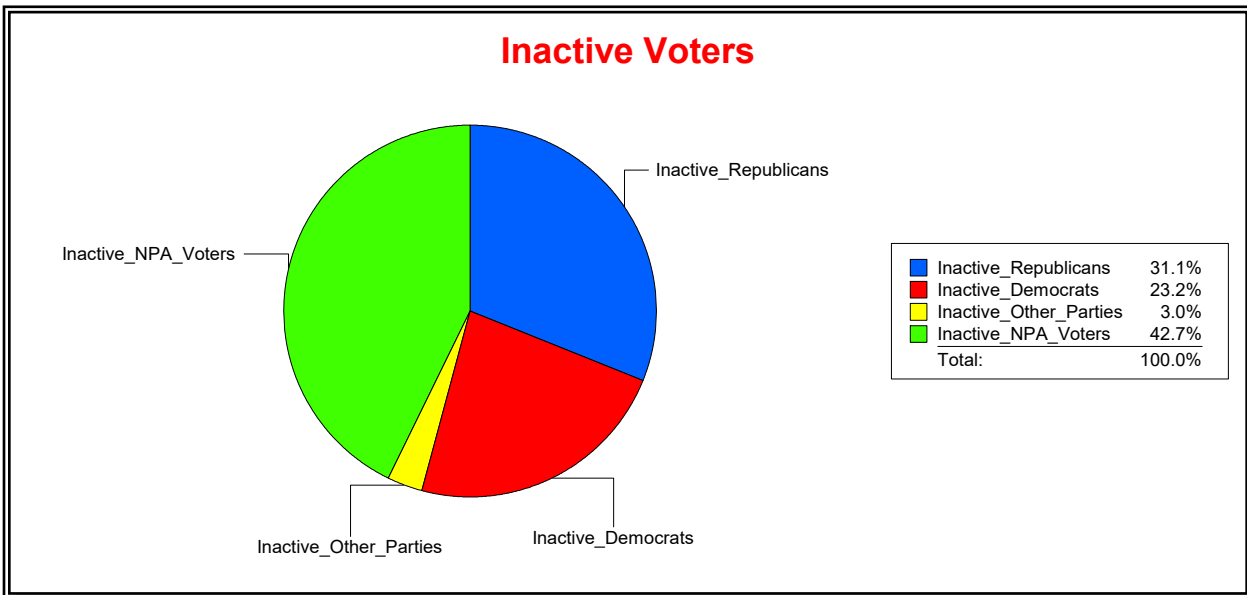

Supervisor of Elections

St Johns County, FL

Date 3/3/2026

Time 11:19 AM

Graphs of District Registration

Active Registered Voters

Inactive Voters

District	Total	Dems	Reps	NonP	Other	Total	Dems	Reps	NonP	Other
Sweetwater Creek CDD	1,524	305	873	304	42	164	38	51	70	5