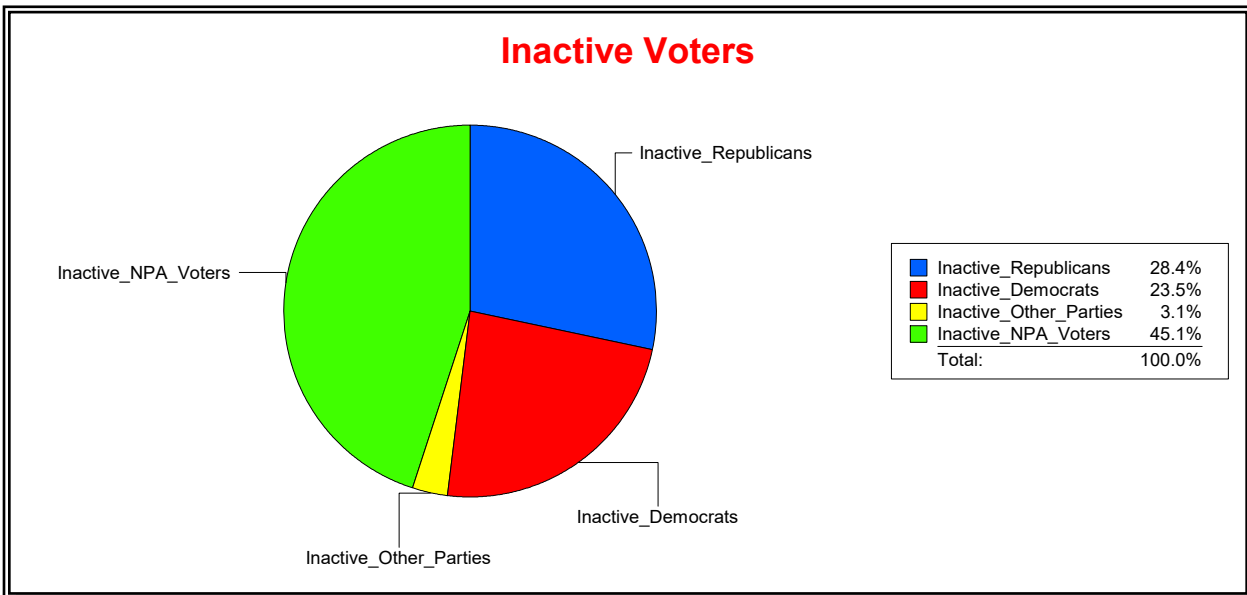

Supervisor of Elections

St Johns County, FL

Date 3/3/2026

Time 11:19 AM

Graphs of District Registration

Active Registered Voters

Inactive Voters

District	Total	Dems	Reps	NonP	Other	Total	Dems	Reps	NonP	Other
Creekside At Twin Creeks CDD	1,008	227	508	249	24	162	38	46	73	5