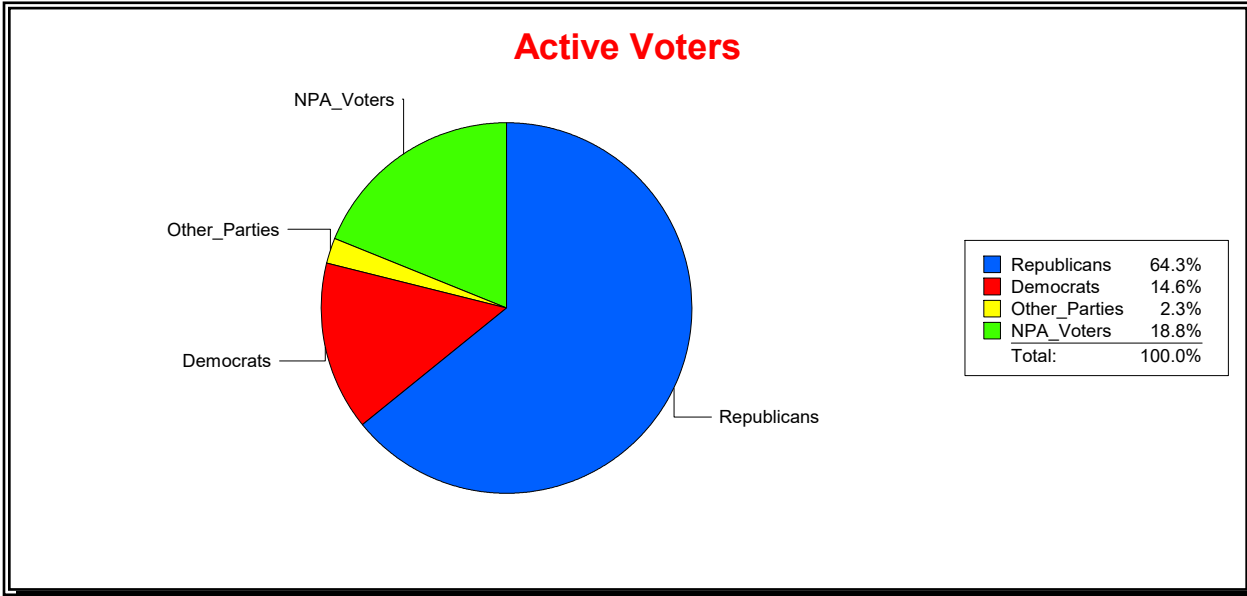

Date 3/3/2026

Time 11:19 AM

Graphs of District Registration

Active Registered Voters

Inactive Voters

District	Total	Dems	Reps	NonP	Other	Total	Dems	Reps	NonP	Other
Ponte Vedra MSD	3,184	466	2,047	598	73	367	77	185	96	9