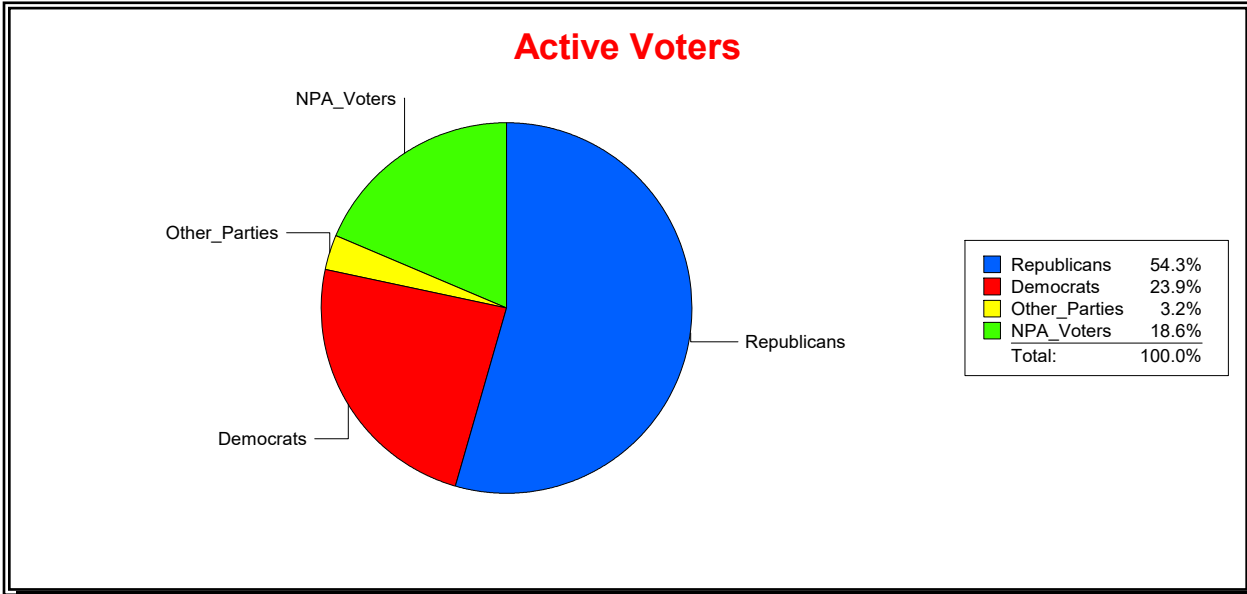

Vicky Oakes

Supervisor of Elections

St Johns County, FL

Date 3/3/2026

Time 11:19 AM

Graphs of District Registration

Active Registered Voters

Inactive Voters

District	Total	Dems	Reps	NonP	Other	Total	Dems	Reps	NonP	Other
School Board - Dist 3	43,502	10,406	23,631	8,073	1,392	7,145	1,978	2,534	2,450	183