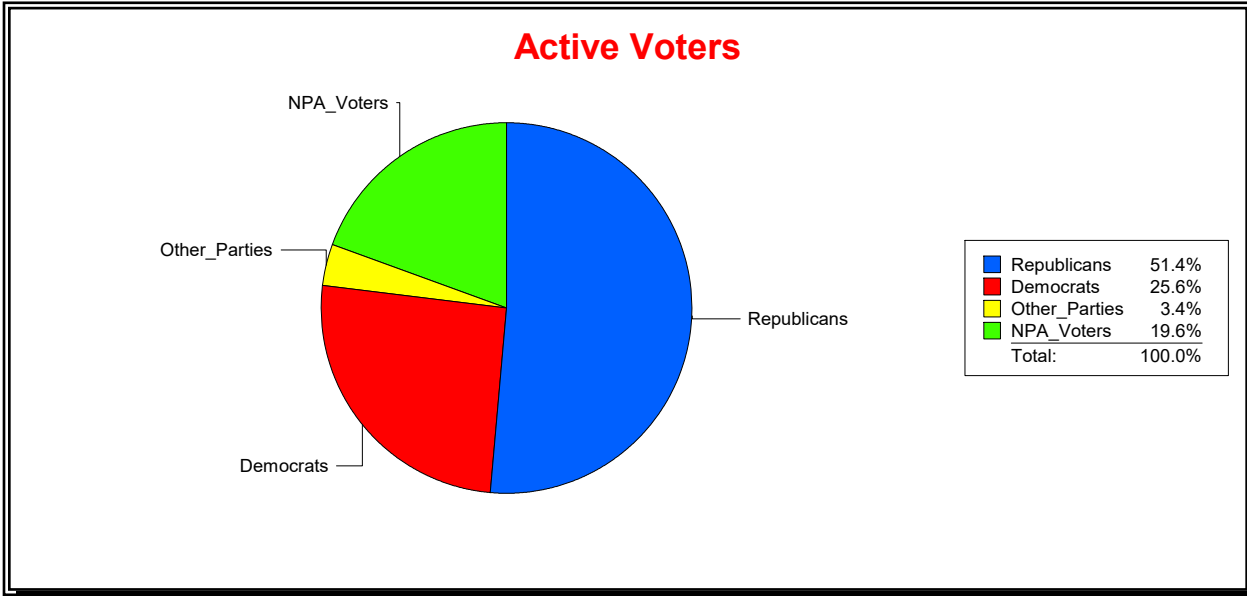

Vicky Oakes

Supervisor of Elections

St Johns County, FL

Date 3/3/2026

Time 11:19 AM

Graphs of District Registration

Active Registered Voters

Inactive Voters

District	Total	Dems	Reps	NonP	Other	Total	Dems	Reps	NonP	Other
Port Waterway & Beach	55,093	14,112	28,301	10,782	1,898	9,647	2,777	3,250	3,347	273