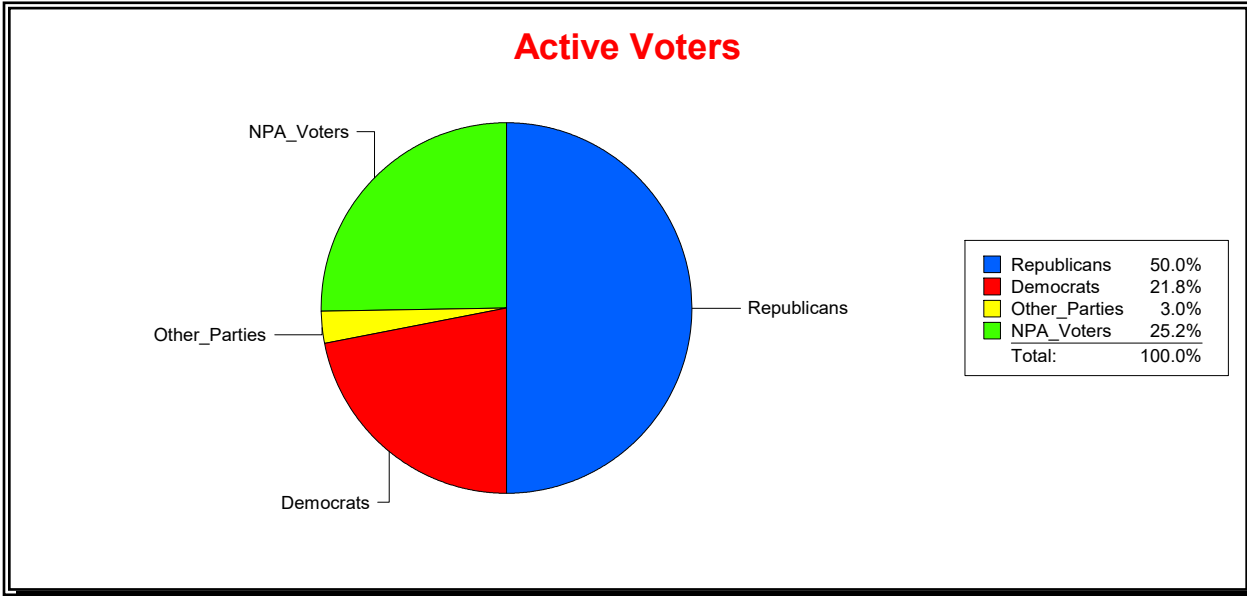

Vicky Oakes

Supervisor of Elections

St Johns County, FL

Date 3/3/2026

Time 11:19 AM

Graphs of District Registration

Active Registered Voters

Inactive Voters

District	Total	Dems	Reps	NonP	Other	Total	Dems	Reps	NonP	Other
Brandy Creek CDD	1,245	271	623	314	37	201	42	74	80	5