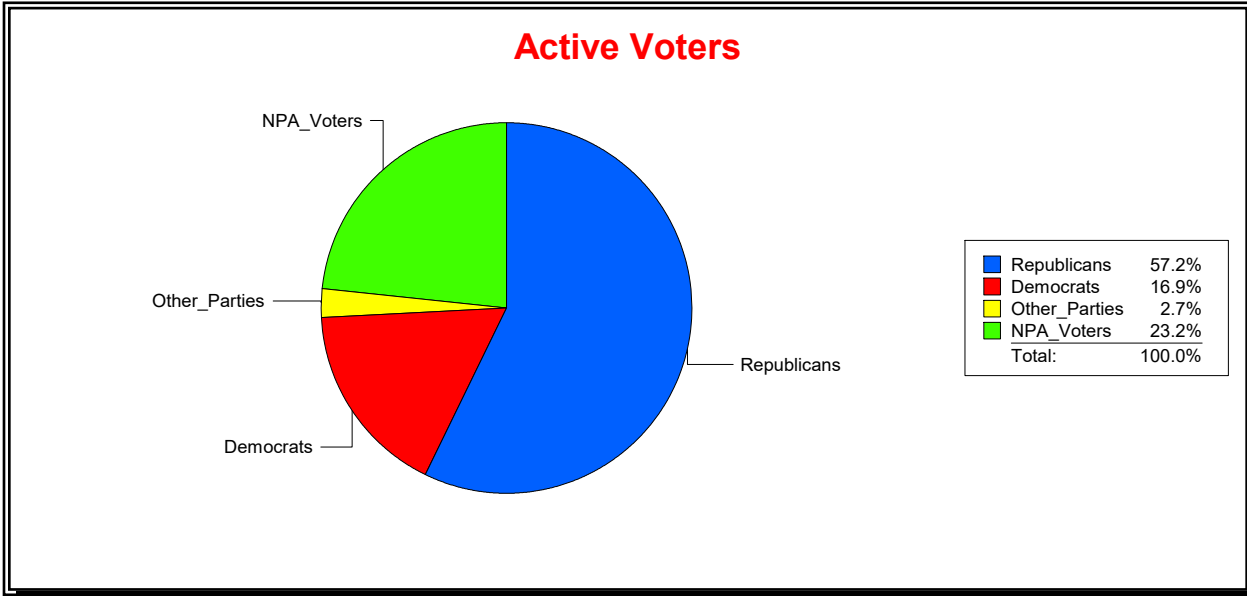

Vicky Oakes

Supervisor of Elections

St Johns County, FL

Date 3/3/2026

Time 11:19 AM

Graphs of District Registration

Active Registered Voters

Inactive Voters

District	Total	Dems	Reps	NonP	Other	Total	Dems	Reps	NonP	Other
Southaven CDD	776	131	444	180	21	71	15	27	25	4