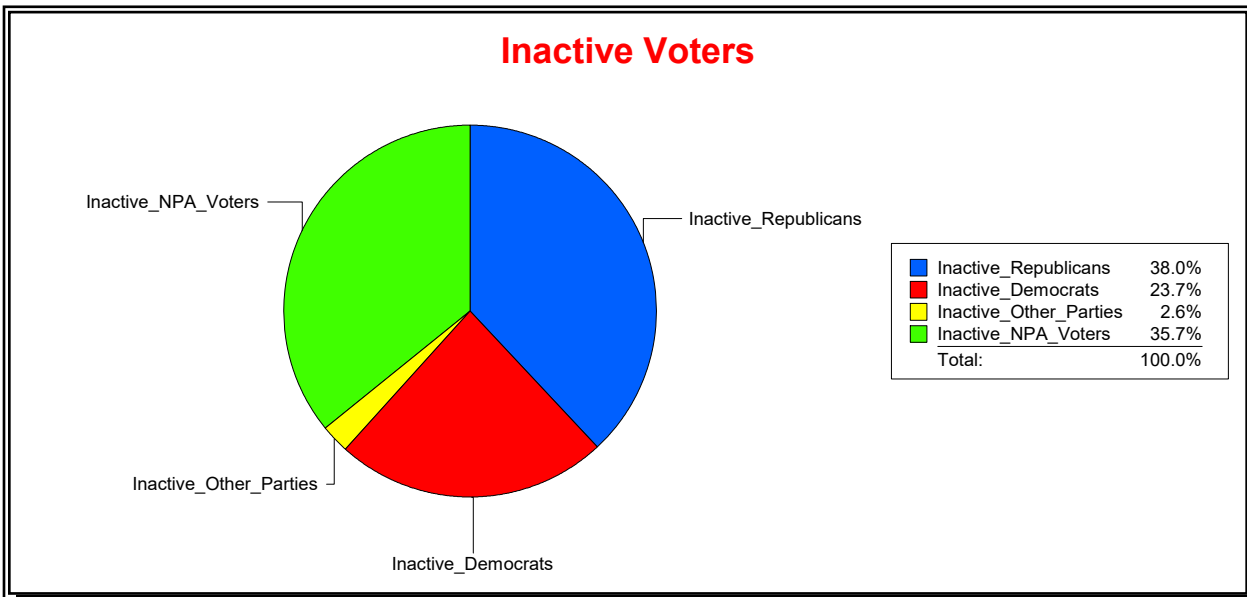

Vicky Oakes

Supervisor of Elections

St Johns County, FL

Date 3/3/2026

Time 11:19 AM

Graphs of District Registration

Active Registered Voters

Inactive Voters

District	Total	Dems	Reps	NonP	Other	Total	Dems	Reps	NonP	Other
State Senate - Dist 7	232,940	46,609	130,733	48,301	7,297	32,031	7,583	12,174	11,443	831