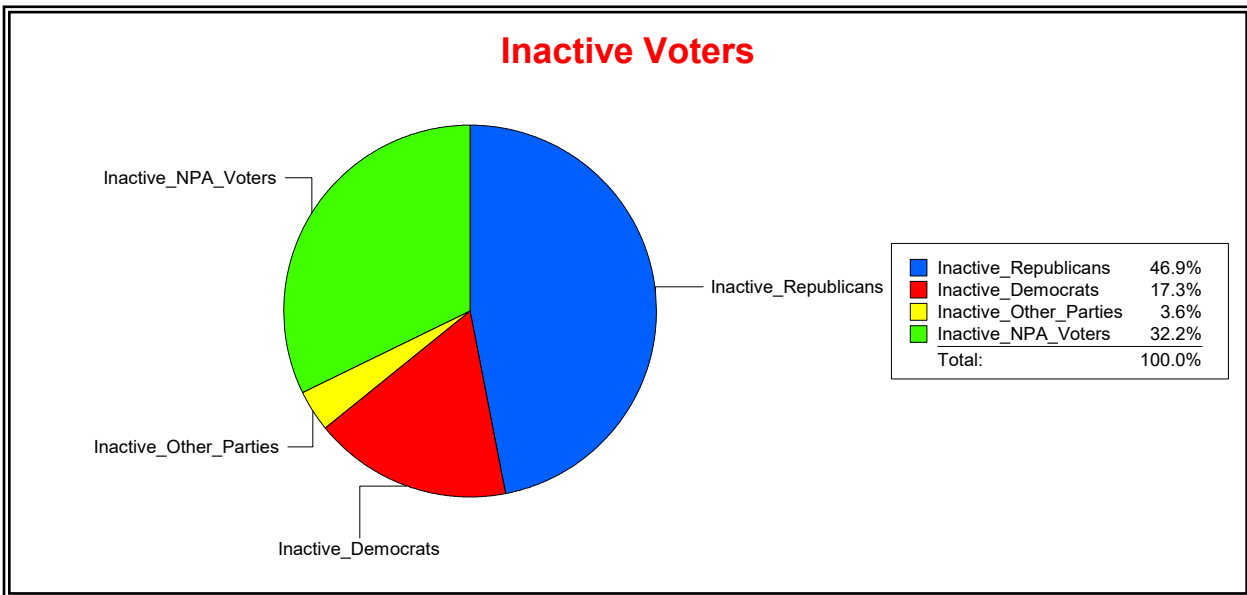

Vicky Oakes

Supervisor of Elections

St Johns County, FL

Date 3/3/2026

Time 11:19 AM

Graphs of District Registration

Active Registered Voters

Inactive Voters

District	Total	Dems	Reps	NonP	Other	Total	Dems	Reps	NonP	Other
Turnbull Creek CDD	2,007	351	1,153	440	63	307	53	144	99	11