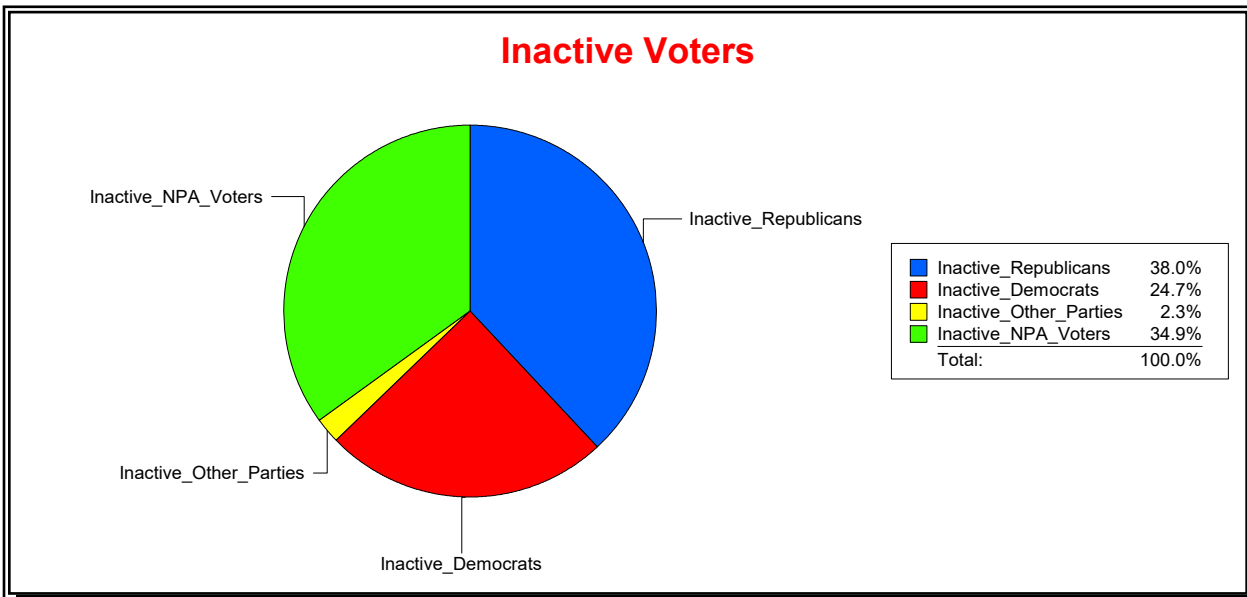

Vicky Oakes

Supervisor of Elections

St Johns County, FL

Date 3/3/2026

Time 11:19 AM

Graphs of District Registration

Active Registered Voters

Inactive Voters

District	Total	Dems	Reps	NonP	Other	Total	Dems	Reps	NonP	Other
US Congress - Dist 6	31,393	6,806	17,983	5,680	924	4,962	1,227	1,888	1,734	113