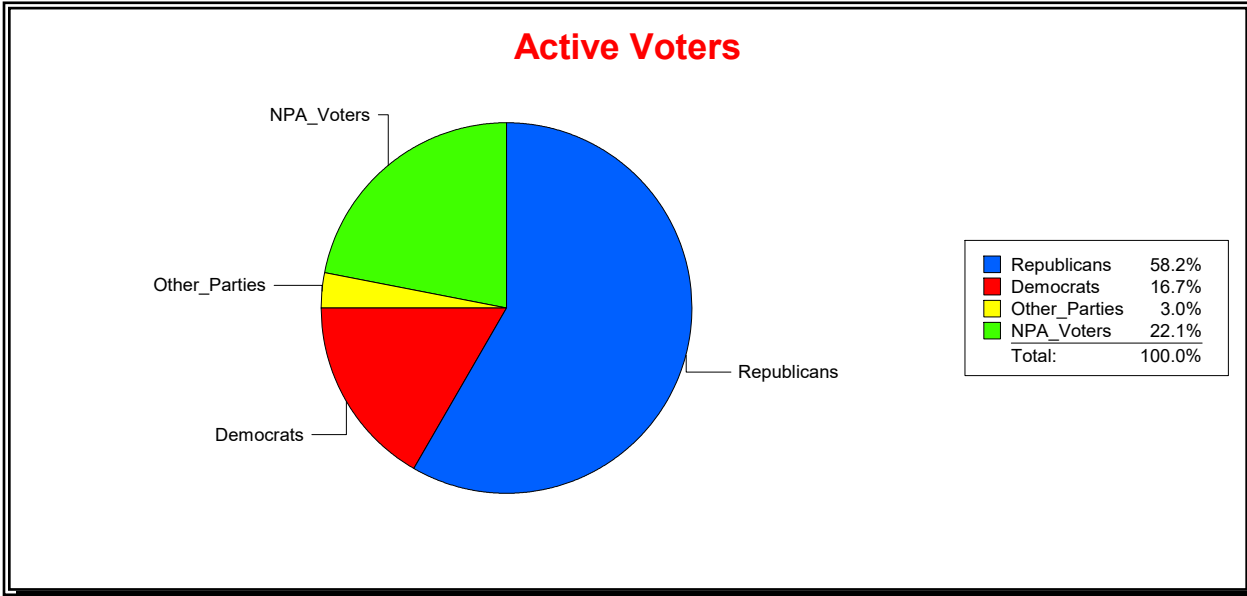

Vicky Oakes

Supervisor of Elections

St Johns County, FL

Date 3/3/2026

Time 11:19 AM

Graphs of District Registration

Active Registered Voters

Inactive Voters

District	Total	Dems	Reps	NonP	Other	Total	Dems	Reps	NonP	Other
Marshall Creek CDD	2,655	444	1,546	586	79	299	71	114	111	3