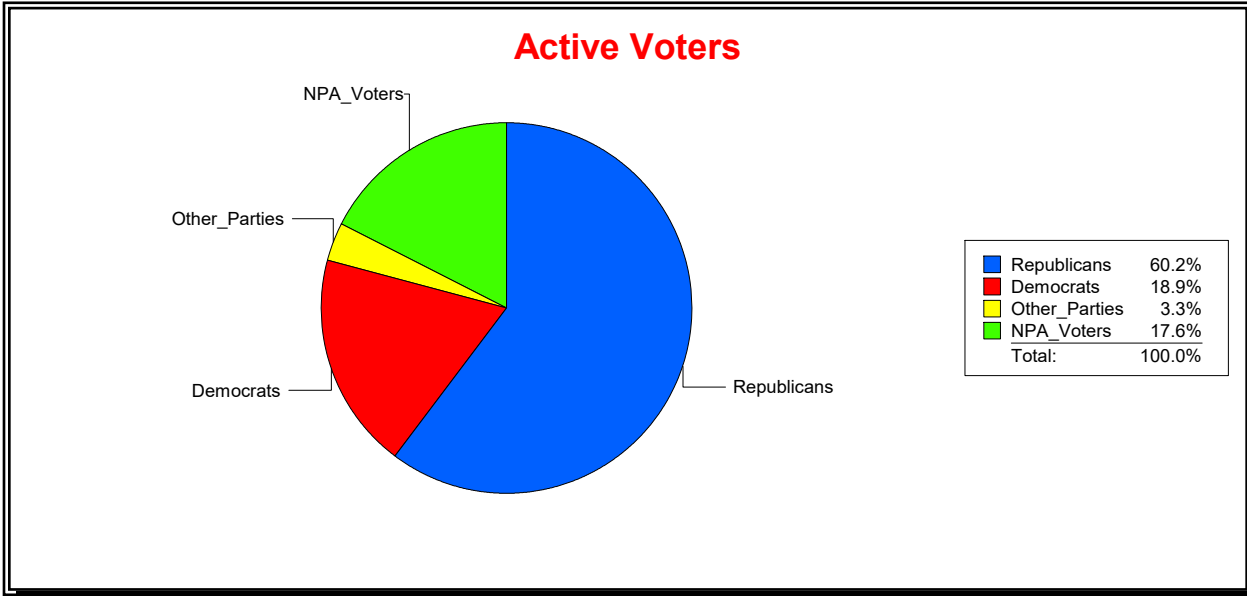

Date 3/3/2026

Time 11:19 AM

Graphs of District Registration

Active Registered Voters

Inactive Voters

District	Total	Dems	Reps	NonP	Other	Total	Dems	Reps	NonP	Other
State Representative - Dist 20	28,384	5,374	17,091	4,990	929	4,756	1,122	1,877	1,652	105