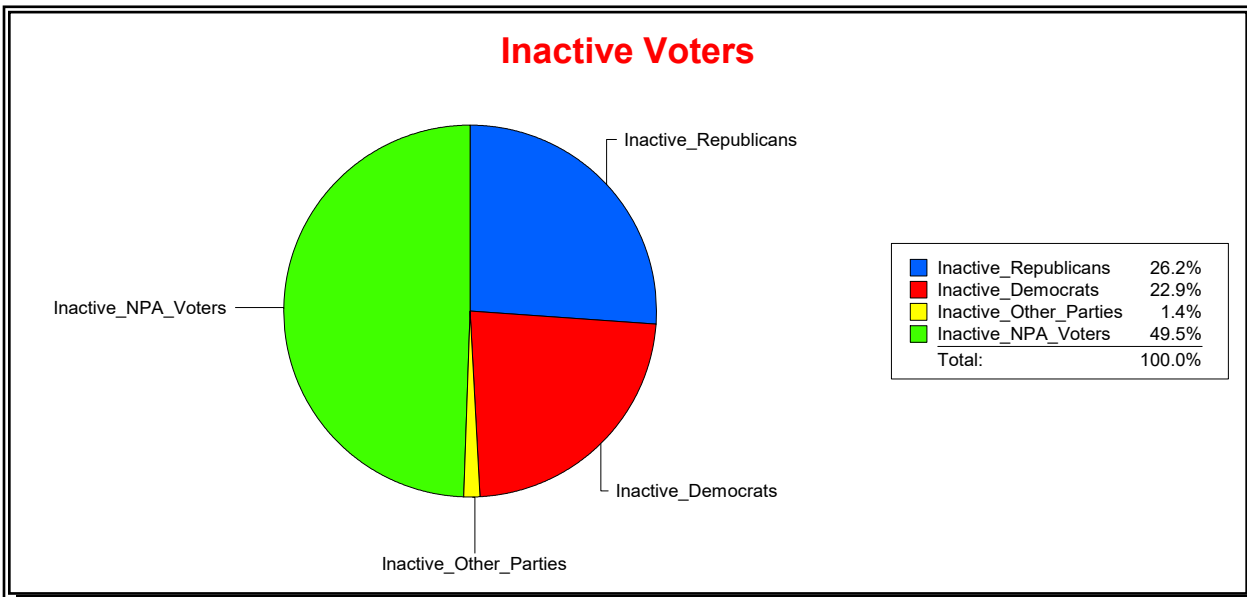

Vicky Oakes

Supervisor of Elections

St Johns County, FL

Date 3/3/2026

Time 11:19 AM

Graphs of District Registration

Active Registered Voters

Inactive Voters

District	Total	Dems	Reps	NonP	Other	Total	Dems	Reps	NonP	Other
Heritage Park CDD	1,250	326	623	252	49	214	49	56	106	3