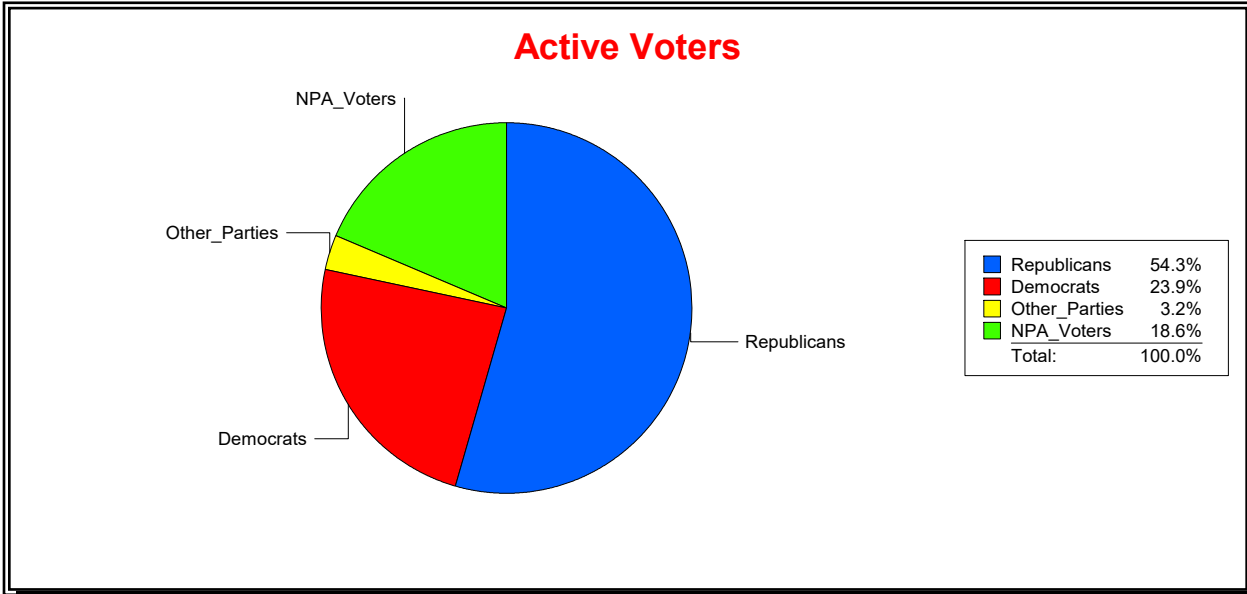

Date 3/3/2026

Time 11:19 AM

Graphs of District Registration

Active Registered Voters

Inactive Voters

District	Total	Dems	Reps	NonP	Other	Total	Dems	Reps	NonP	Other
County Commission - Dist 3	43,502	10,406	23,631	8,073	1,392	7,145	1,978	2,534	2,450	183