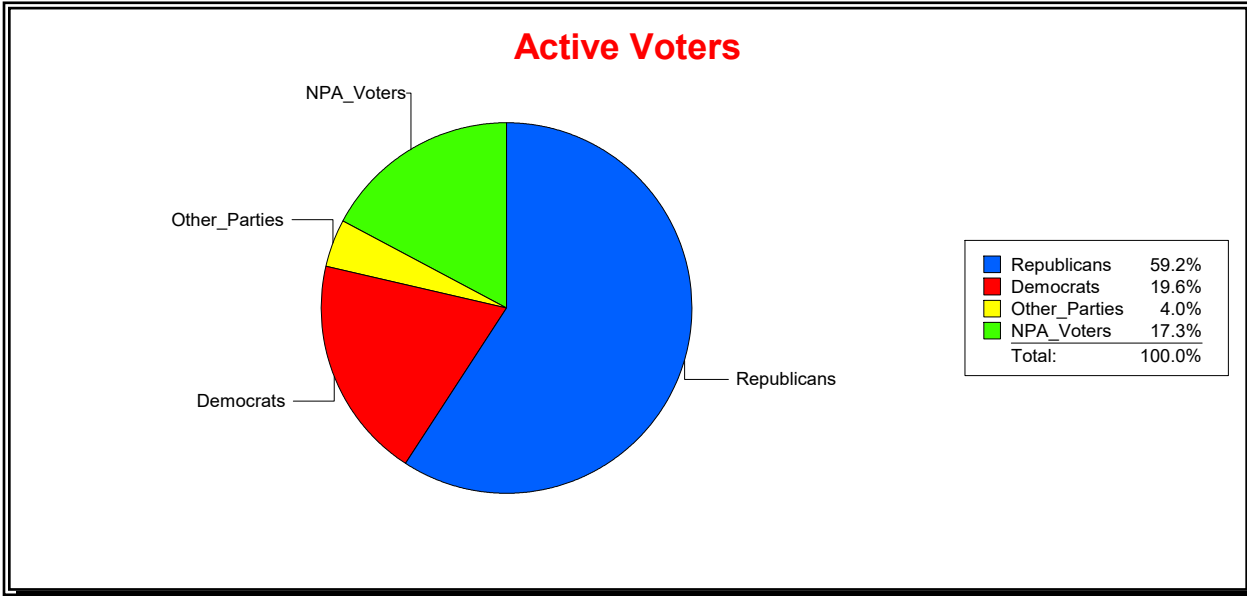

Vicky Oakes

Supervisor of Elections

St Johns County, FL

Date 3/3/2026

Time 11:19 AM

Graphs of District Registration

Active Registered Voters

Inactive Voters

District	Total	Dems	Reps	NonP	Other	Total	Dems	Reps	NonP	Other
Rivers Edge II CDD	1,237	242	732	214	49	20	5	8	7	0