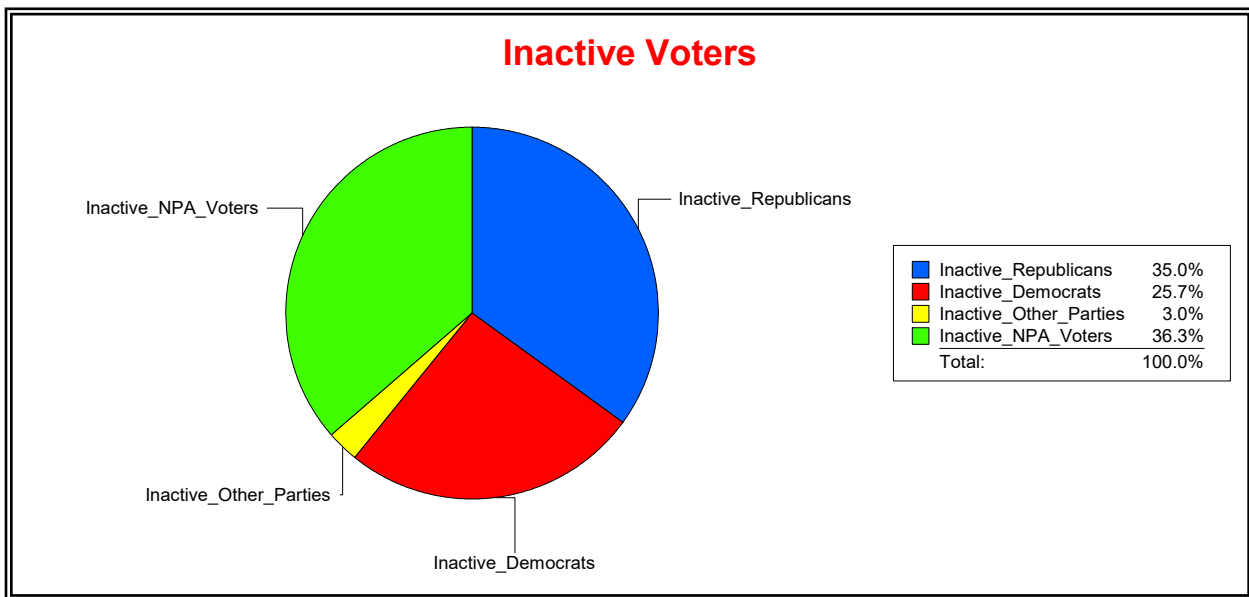

Date 3/3/2026

Time 11:19 AM

Graphs of District Registration

Active Registered Voters

Inactive Voters

District	Total	Dems	Reps	NonP	Other	Total	Dems	Reps	NonP	Other
County Commission - Dist 5	47,334	10,989	24,662	10,017	1,666	7,085	1,819	2,483	2,572	211