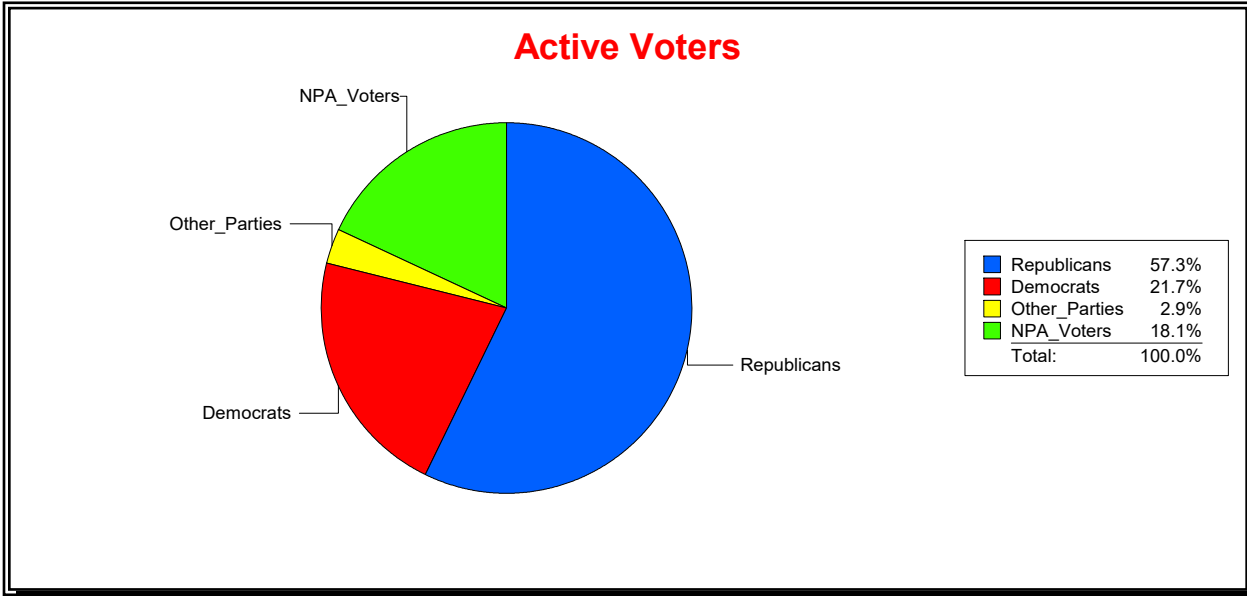

Vicky Oakes

Supervisor of Elections

St Johns County, FL

Date 3/3/2026

Time 11:19 AM

Graphs of District Registration

Active Registered Voters

Inactive Voters

District	Total	Dems	Reps	NonP	Other	Total	Dems	Reps	NonP	Other
US Congress - Dist 6	31,393	6,806	17,983	5,680	924	4,962	1,227	1,888	1,734	113