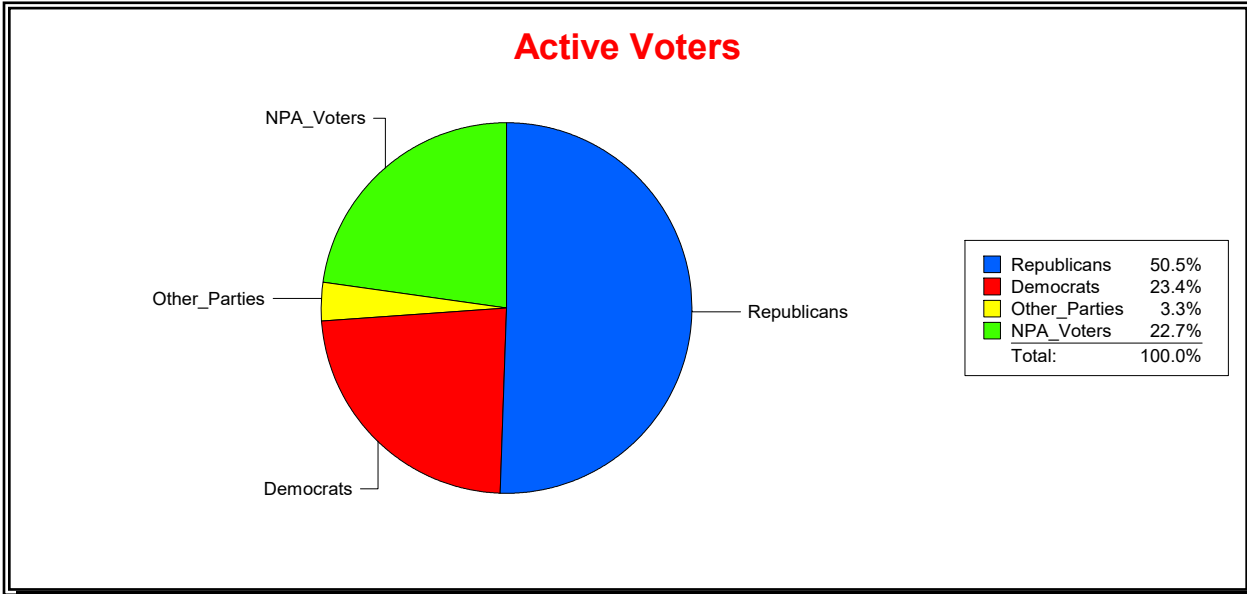

Vicky Oakes

Supervisor of Elections

St Johns County, FL

Date 3/3/2026

Time 11:19 AM

Graphs of District Registration

Active Registered Voters

Inactive Voters

District	Total	Dems	Reps	NonP	Other	Total	Dems	Reps	NonP	Other
World Commerce CDD	1,254	294	633	285	42	217	53	84	77	3