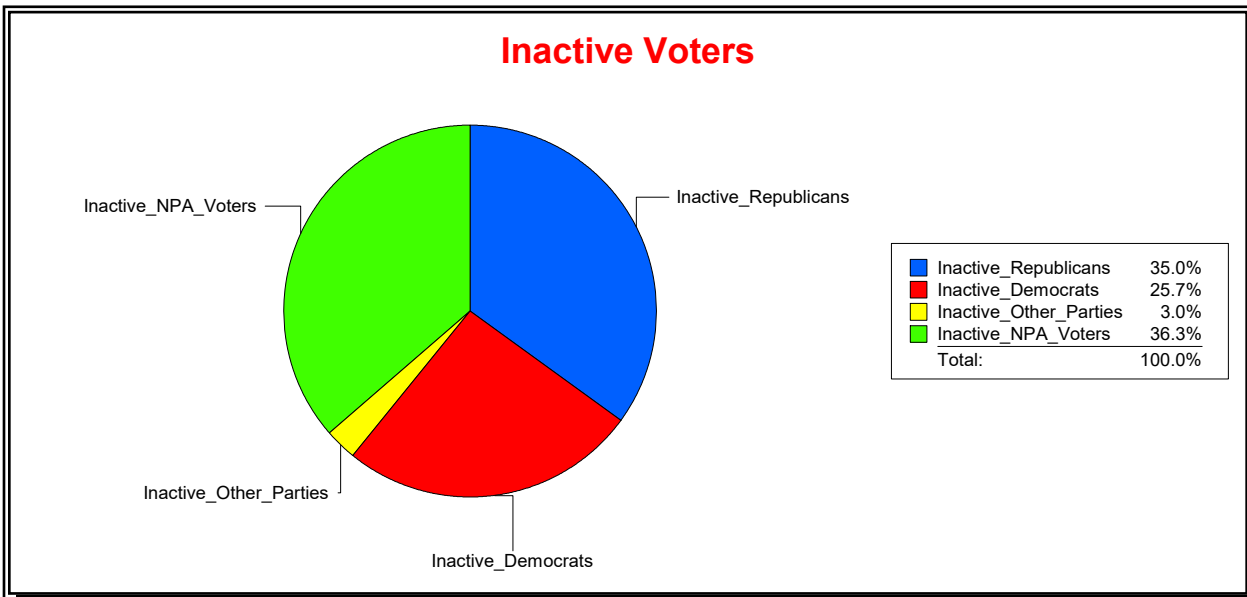

Vicky Oakes

Supervisor of Elections

St Johns County, FL

Date 3/3/2026

Time 11:19 AM

Graphs of District Registration

Active Registered Voters

Inactive Voters

District	Total	Dems	Reps	NonP	Other	Total	Dems	Reps	NonP	Other
School Board - Dist 5	47,334	10,989	24,662	10,017	1,666	7,085	1,819	2,483	2,572	211