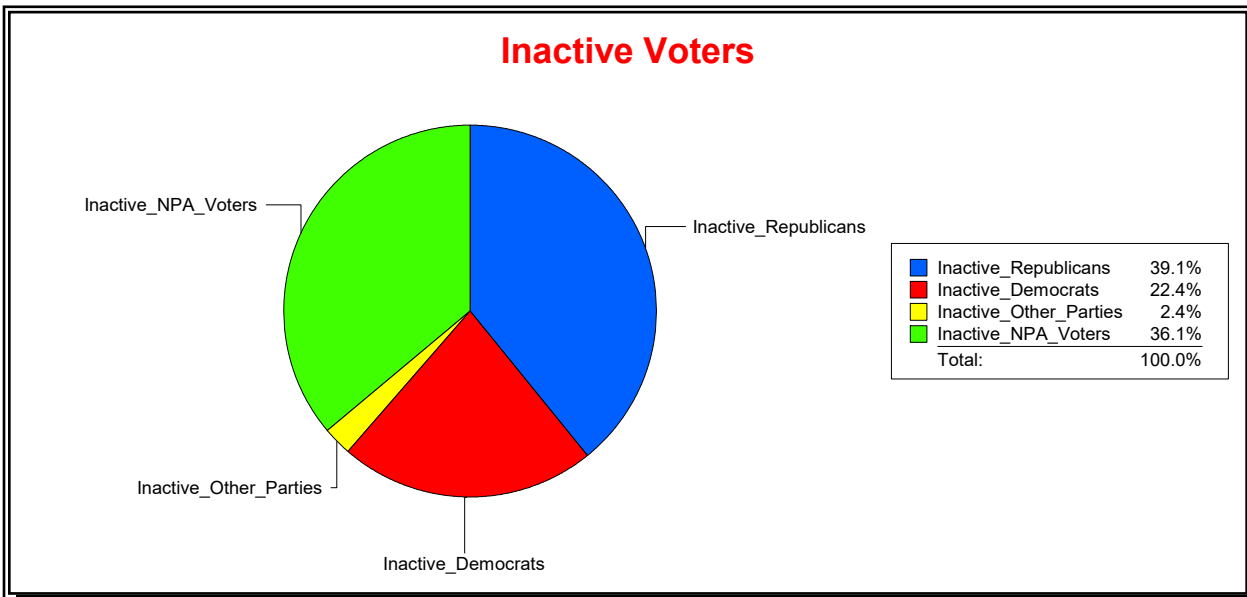

Vicky Oakes

Supervisor of Elections

St Johns County, FL

Date 3/3/2026

Time 11:19 AM

Graphs of District Registration

Active Registered Voters

Inactive Voters

District	Total	Dems	Reps	NonP	Other	Total	Dems	Reps	NonP	Other
County Commission - Dist 2	51,156	9,295	29,673	10,461	1,727	7,021	1,573	2,743	2,537	168