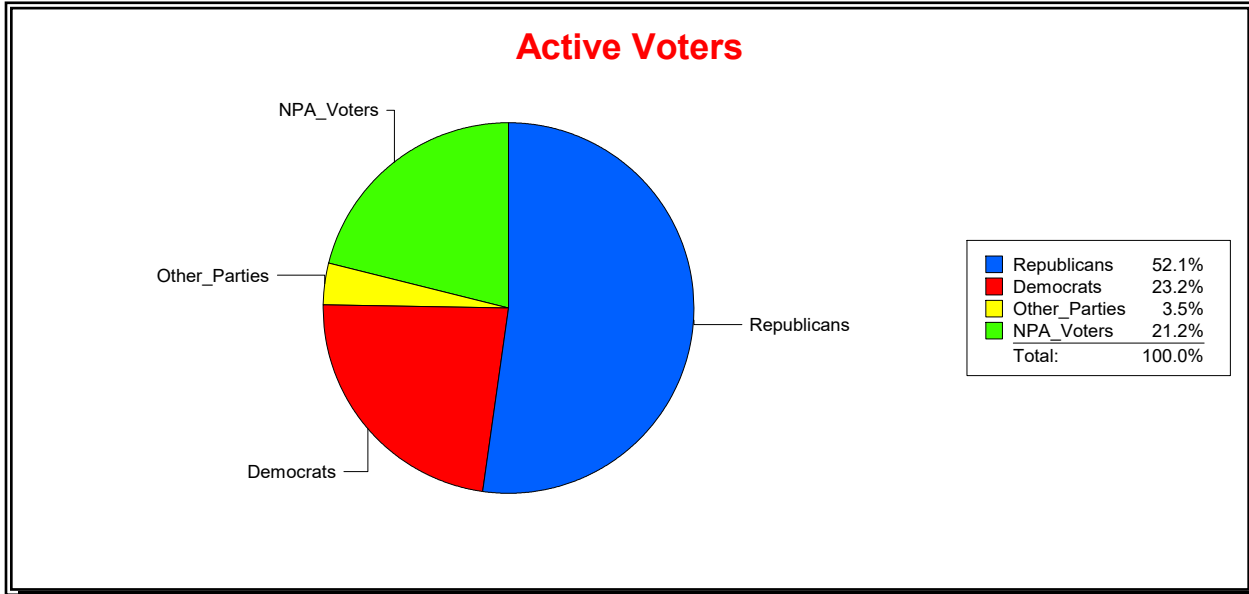

Date 3/3/2026

Time 11:19 AM

Graphs of District Registration

Active Registered Voters

Inactive Voters

District	Total	Dems	Reps	NonP	Other	Total	Dems	Reps	NonP	Other
County Commission - Dist 5	47,334	10,989	24,662	10,017	1,666	7,085	1,819	2,483	2,572	211