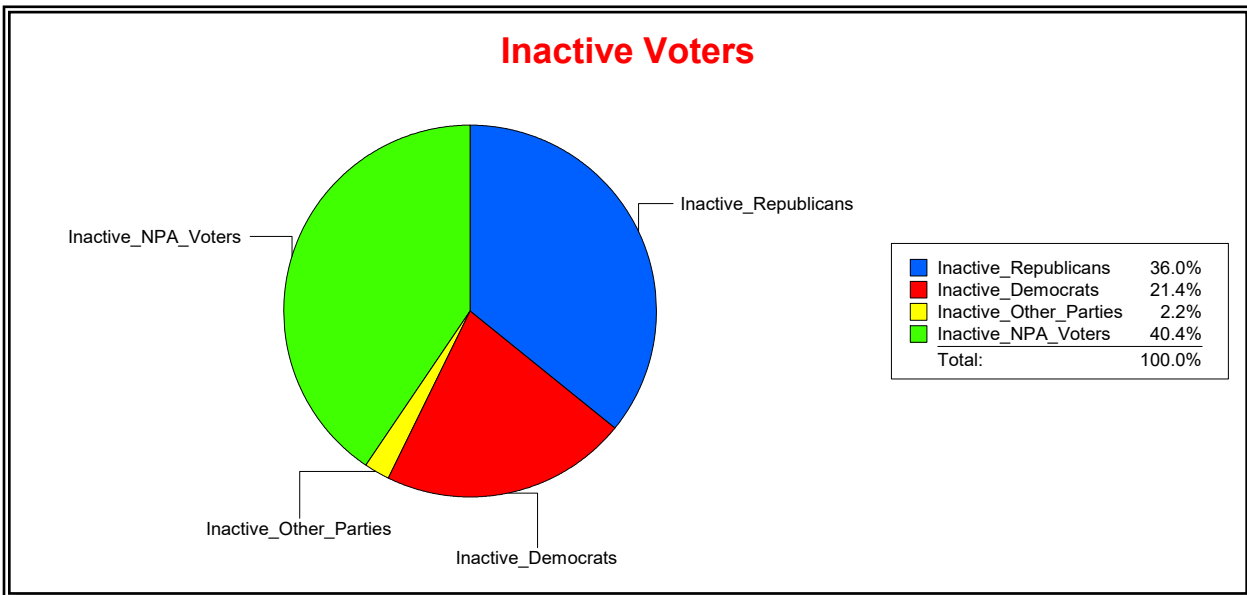

Date 3/3/2026

Time 11:19 AM

Graphs of District Registration

Active Registered Voters

Inactive Voters

District	Total	Dems	Reps	NonP	Other	Total	Dems	Reps	NonP	Other
Durbin Crossing CDD	4,391	921	2,168	1,175	127	673	144	242	272	15