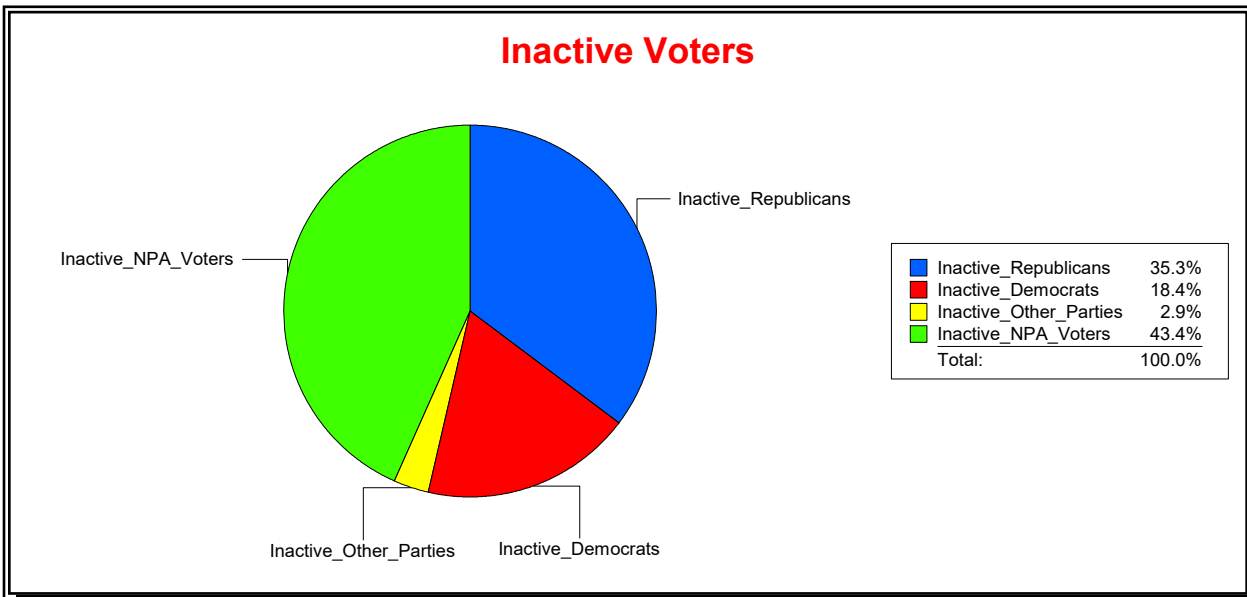

Vicky Oakes

Supervisor of Elections

St Johns County, FL

Date 3/3/2026

Time 11:19 AM

Graphs of District Registration

Active Registered Voters

Inactive Voters

District	Total	Dems	Reps	NonP	Other	Total	Dems	Reps	NonP	Other
Bannon Lakes CDD	1,463	306	750	336	71	136	25	48	59	4