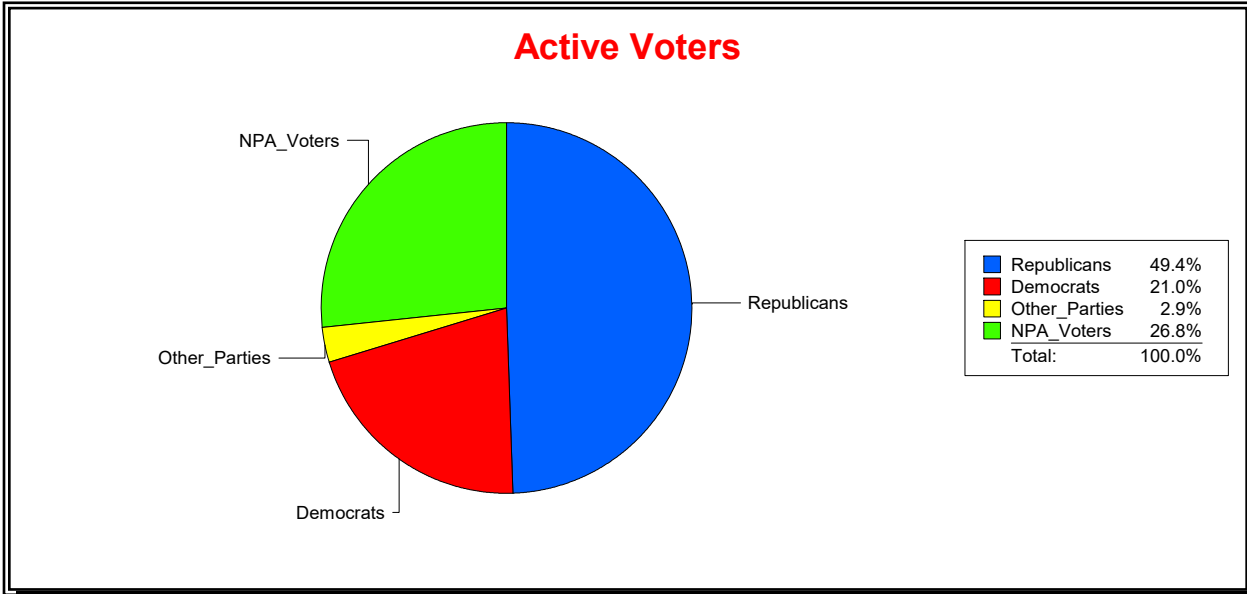

Date 3/3/2026

Time 11:19 AM

Graphs of District Registration

Active Registered Voters

Inactive Voters

District	Total	Dems	Reps	NonP	Other	Total	Dems	Reps	NonP	Other
Durbin Crossing CDD	4,391	921	2,168	1,175	127	673	144	242	272	15