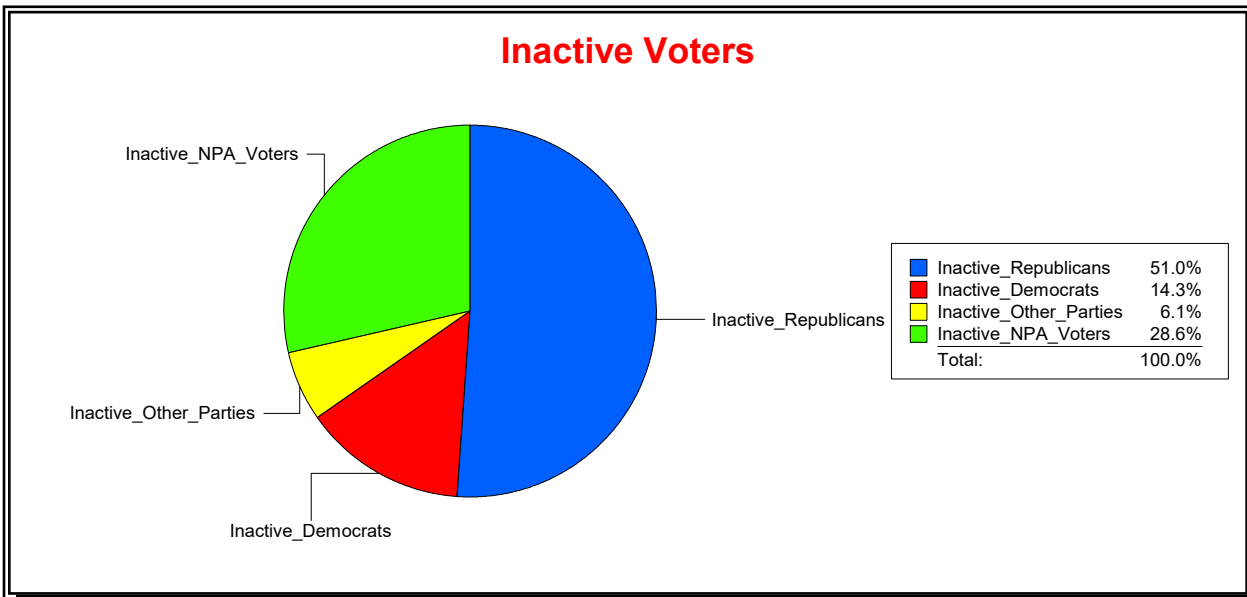

Vicky Oakes

Supervisor of Elections

St Johns County, FL

Date 3/3/2026

Time 11:19 AM

Graphs of District Registration

Active Registered Voters

Inactive Voters

District	Total	Dems	Reps	NonP	Other	Total	Dems	Reps	NonP	Other
Madeira CDD	750	125	477	123	25	49	7	25	14	3