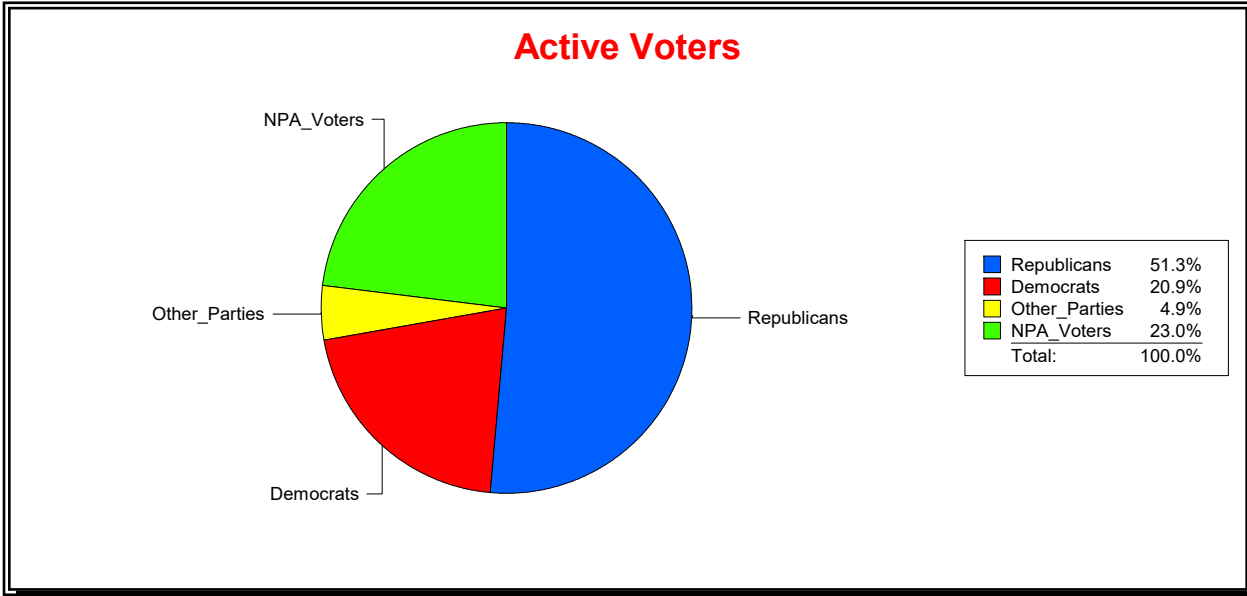

Vicky Oakes

Supervisor of Elections

St Johns County, FL

Date 3/3/2026

Time 11:19 AM

Graphs of District Registration

Active Registered Voters

Inactive Voters

District	Total	Dems	Reps	NonP	Other	Total	Dems	Reps	NonP	Other
Bannon Lakes CDD	1,463	306	750	336	71	136	25	48	59	4