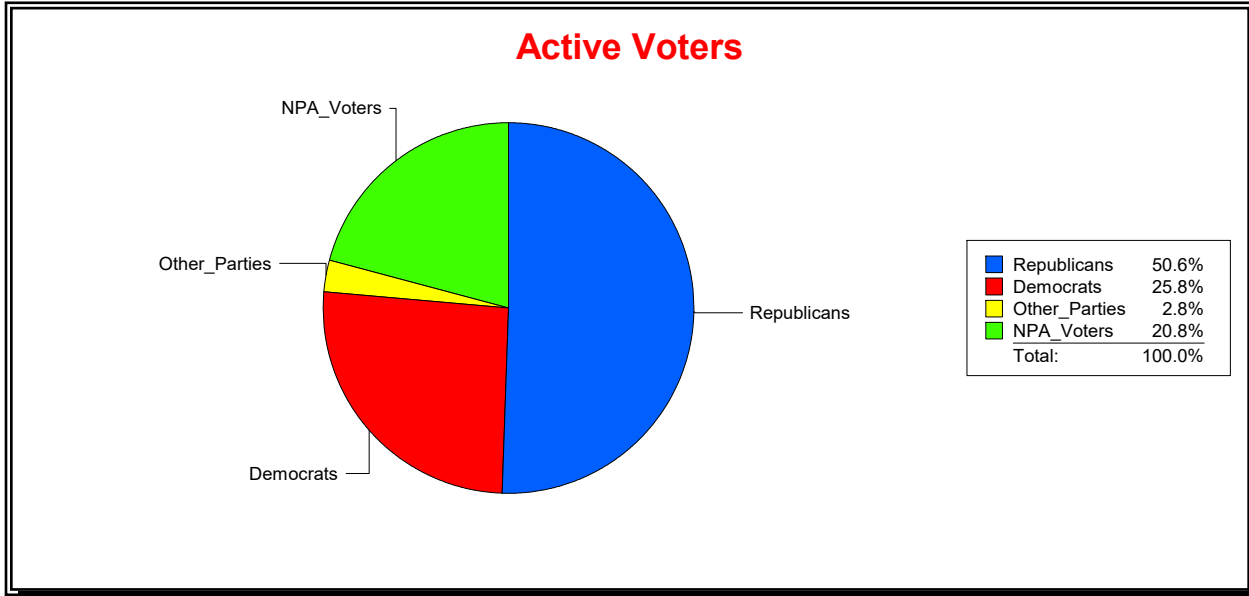

Vicky Oakes

Supervisor of Elections

St Johns County, FL

Date 3/3/2026

Time 11:19 AM

Graphs of District Registration

Active Registered Voters

Inactive Voters

District	Total	Dems	Reps	NonP	Other	Total	Dems	Reps	NonP	Other
St Augustine Beach	5,345	1,380	2,706	1,110	149	713	185	259	248	21