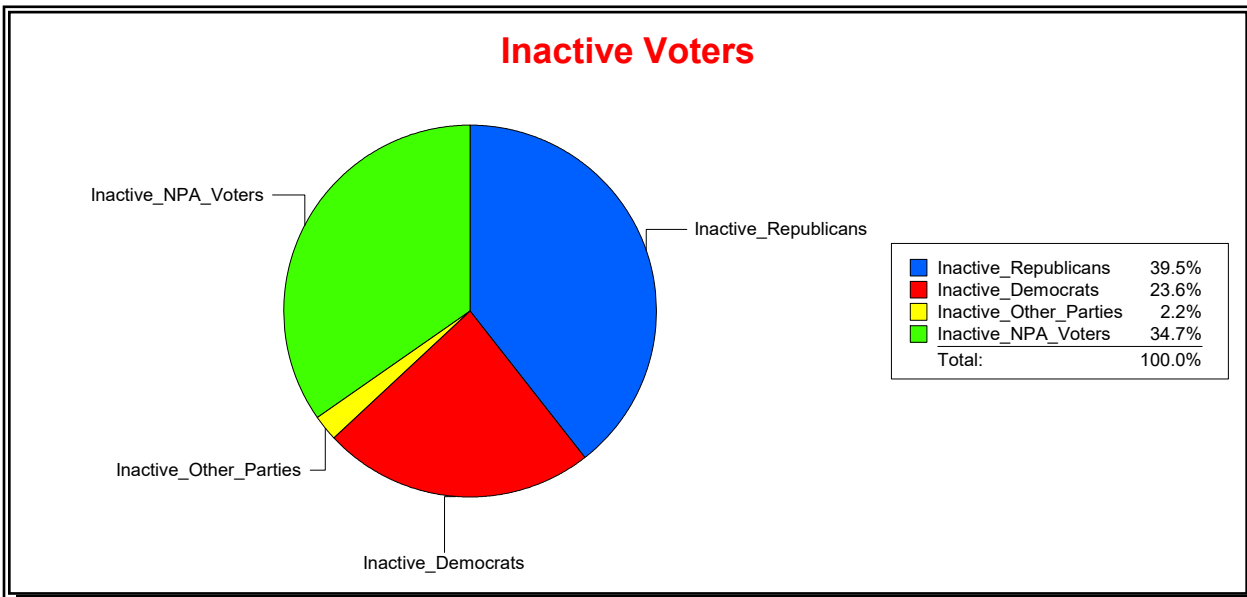

Date 3/3/2026

Time 11:19 AM

Graphs of District Registration

Active Registered Voters

Inactive Voters

District	Total	Dems	Reps	NonP	Other	Total	Dems	Reps	NonP	Other
State Representative - Dist 20	28,384	5,374	17,091	4,990	929	4,756	1,122	1,877	1,652	105