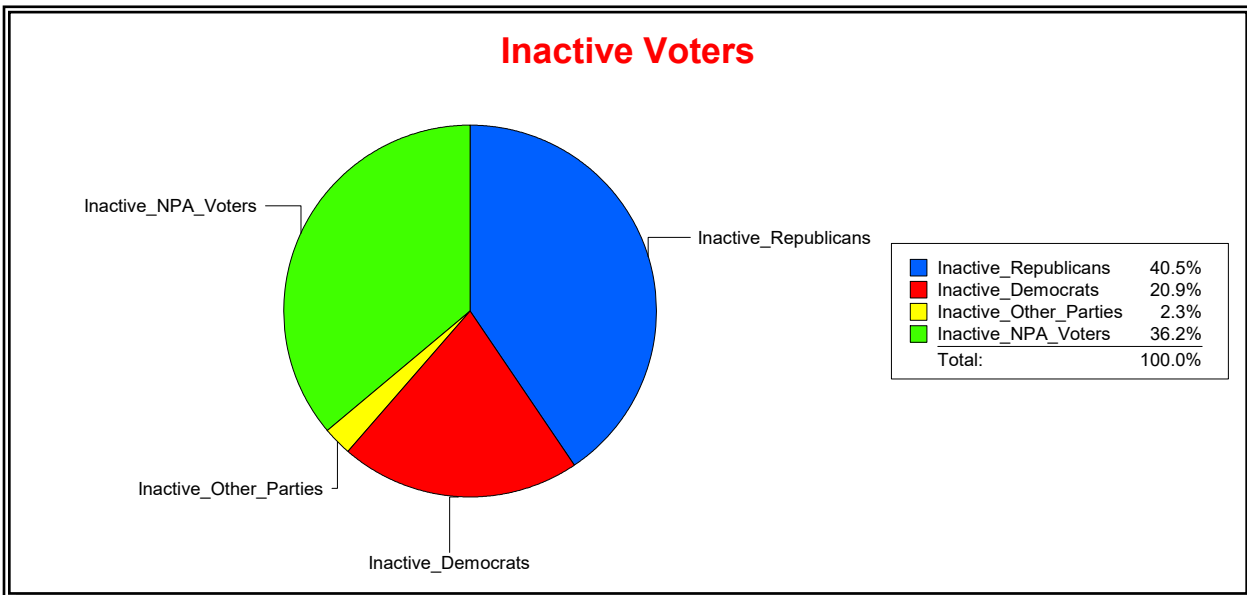

Vicky Oakes

Supervisor of Elections

St Johns County, FL

Date 3/3/2026

Time 11:19 AM

Graphs of District Registration

Active Registered Voters

Inactive Voters

District	Total	Dems	Reps	NonP	Other	Total	Dems	Reps	NonP	Other
School Board - Dist 1	44,871	8,067	25,986	9,531	1,287	5,601	1,171	2,271	2,030	129