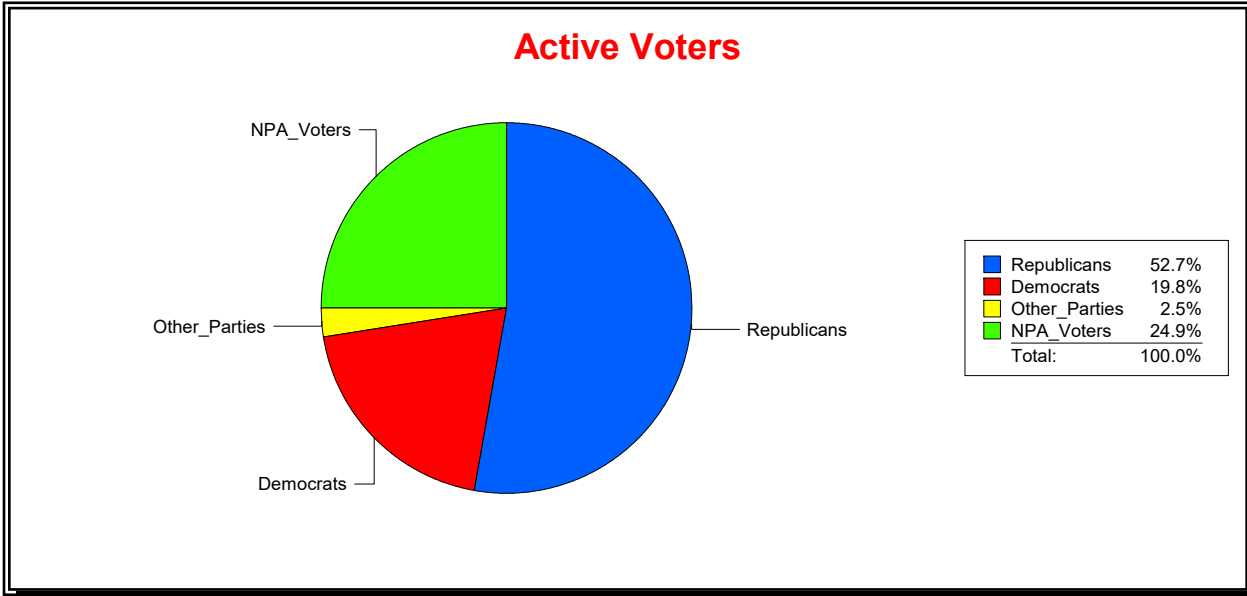

St Johns County, FL

Date 3/3/2026

Time 11:19 AM

Graphs of District Registration

Active Registered Voters

Inactive Voters

District	Total	Dems	Reps	NonP	Other	Total	Dems	Reps	NonP	Other
Glen St Johns CDD	988	196	521	246	25	138	25	51	59	3