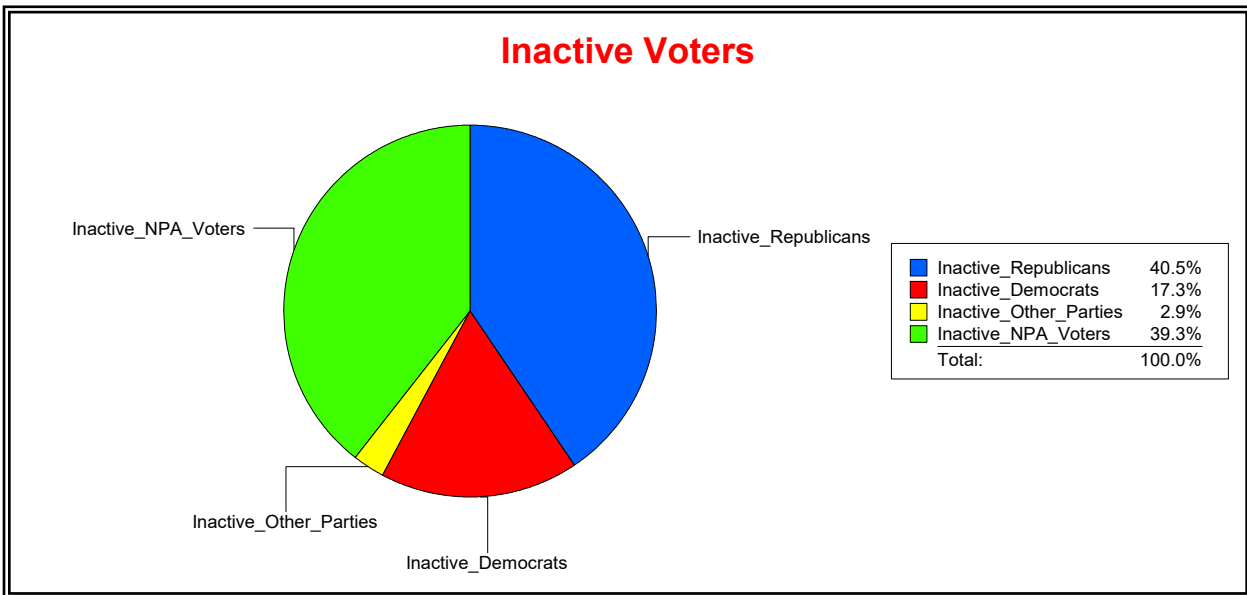

District	Total	Dems	Reps	NonP	Other	Total	Dems	Reps	NonP	Other
Meadow View At Twin Creeks	2,356	394	1,285	594	83	173	30	70	68	5

Vicky Oakes

Supervisor of Elections

St Johns County, FL

Date 3/3/2026

Time 11:19 AM