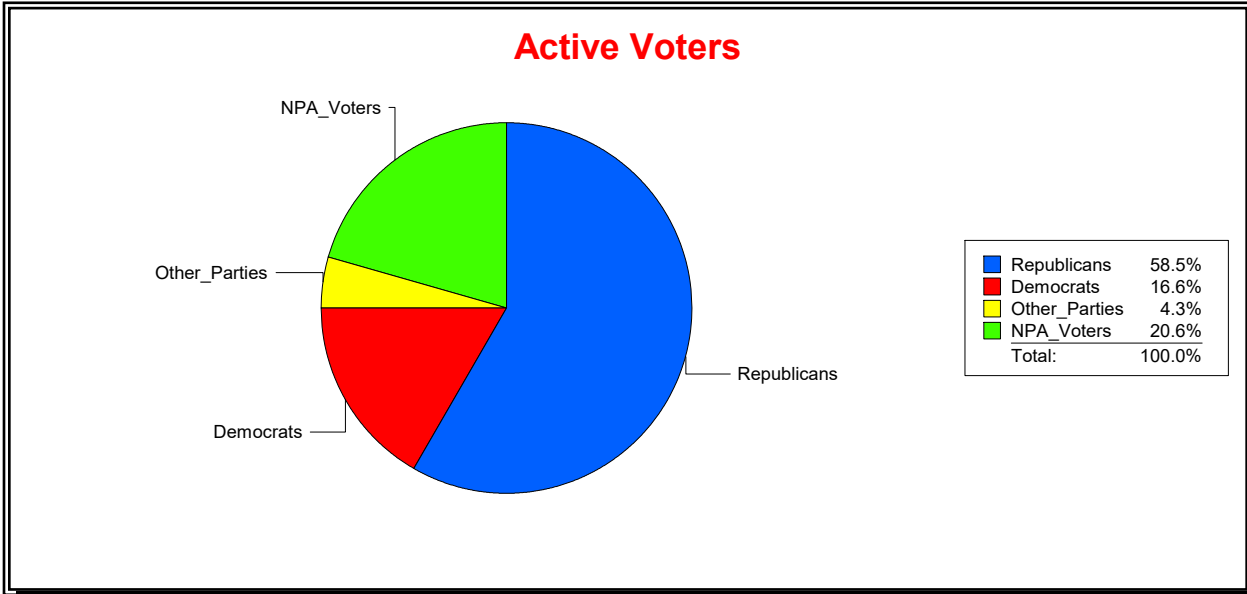

Vicky Oakes

Supervisor of Elections

St Johns County, FL

Date 3/3/2026

Time 11:19 AM

Graphs of District Registration

Active Registered Voters

Inactive Voters

District	Total	Dems	Reps	NonP	Other	Total	Dems	Reps	NonP	Other
Six Mile Creek CDD	3,070	510	1,795	632	133	224	39	90	88	7