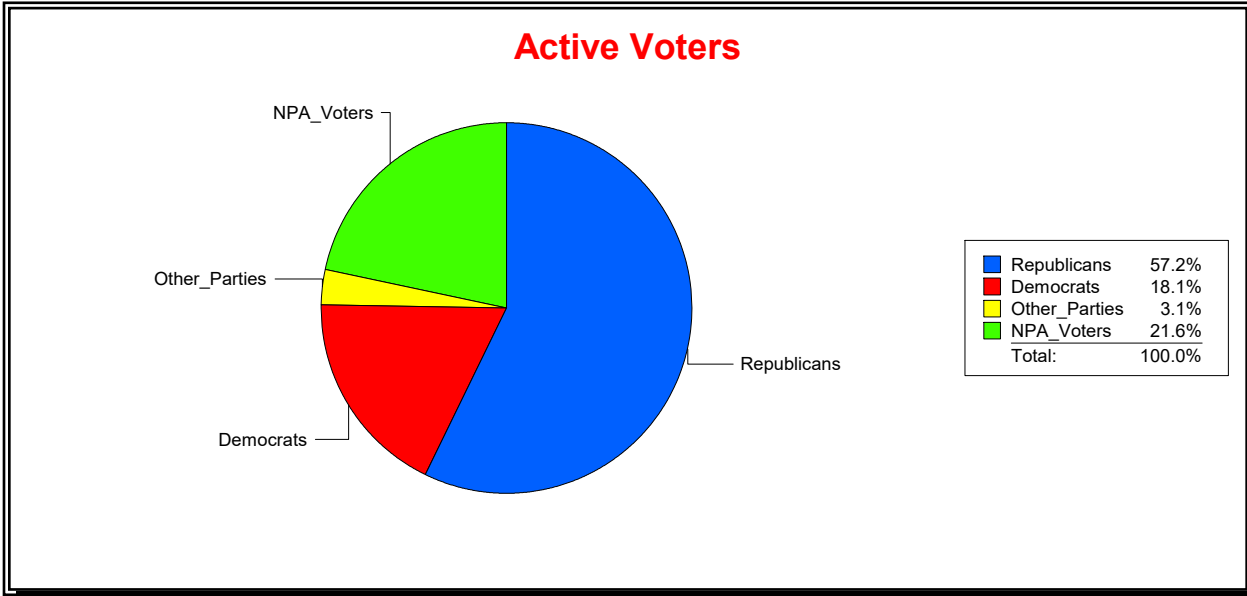

Vicky Oakes

Supervisor of Elections

St Johns County, FL

Date 3/3/2026

Time 11:19 AM

Graphs of District Registration

Active Registered Voters

Inactive Voters