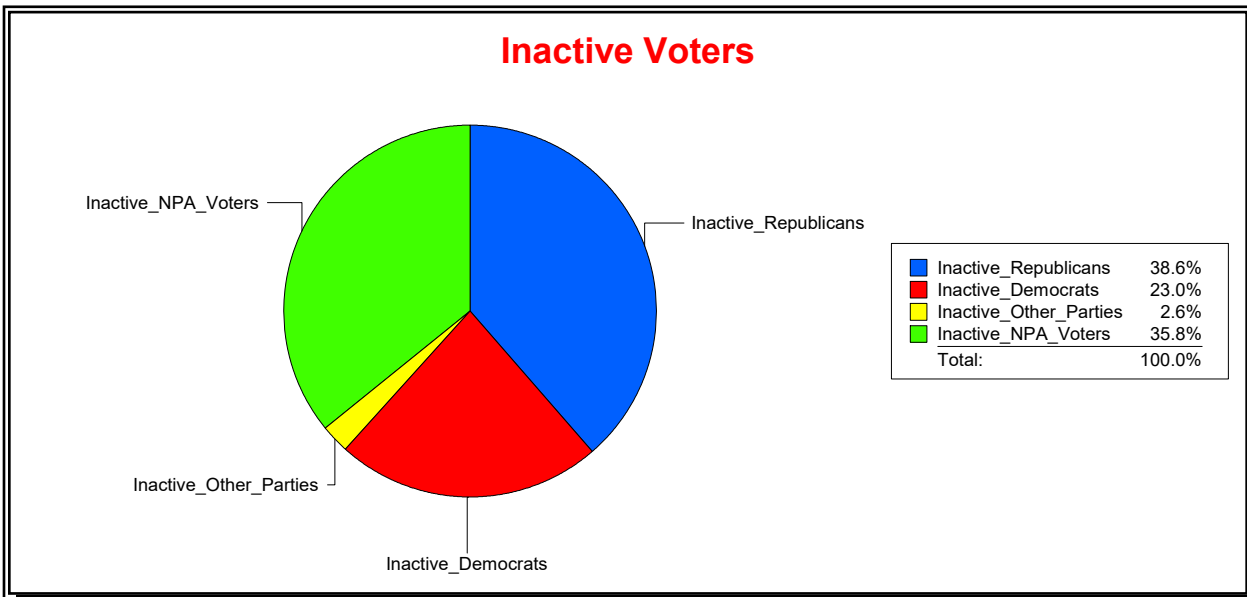

Vicky Oakes

Supervisor of Elections

St Johns County, FL

Date 3/3/2026

Time 11:19 AM

Graphs of District Registration

Active Registered Voters

Inactive Voters

District	Total	Dems	Reps	NonP	Other	Total	Dems	Reps	NonP	Other
St Johns County	217,624	42,131	123,617	45,091	6,785	29,312	6,746	11,324	10,494	748