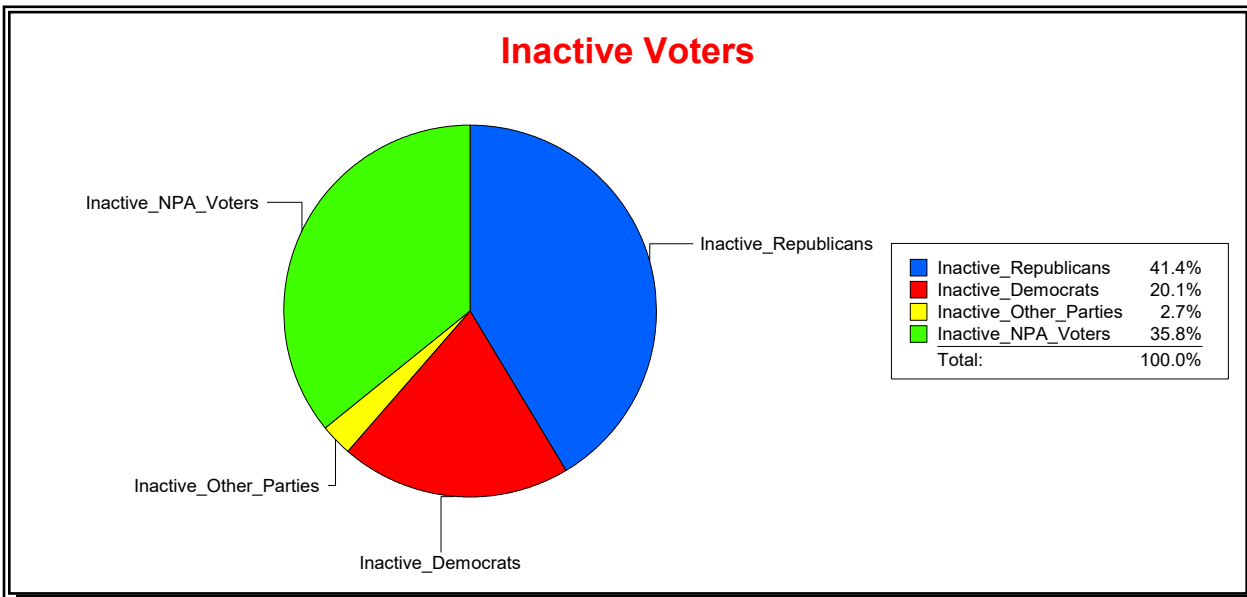

Vicky Oakes

Supervisor of Elections

St Johns County, FL

Date 3/3/2026

Time 11:19 AM

Graphs of District Registration

Active Registered Voters

Inactive Voters

District	Total	Dems	Reps	NonP	Other	Total	Dems	Reps	NonP	Other
School Board - Dist 4	46,077	7,852	26,781	10,219	1,225	5,179	1,042	2,143	1,854	140