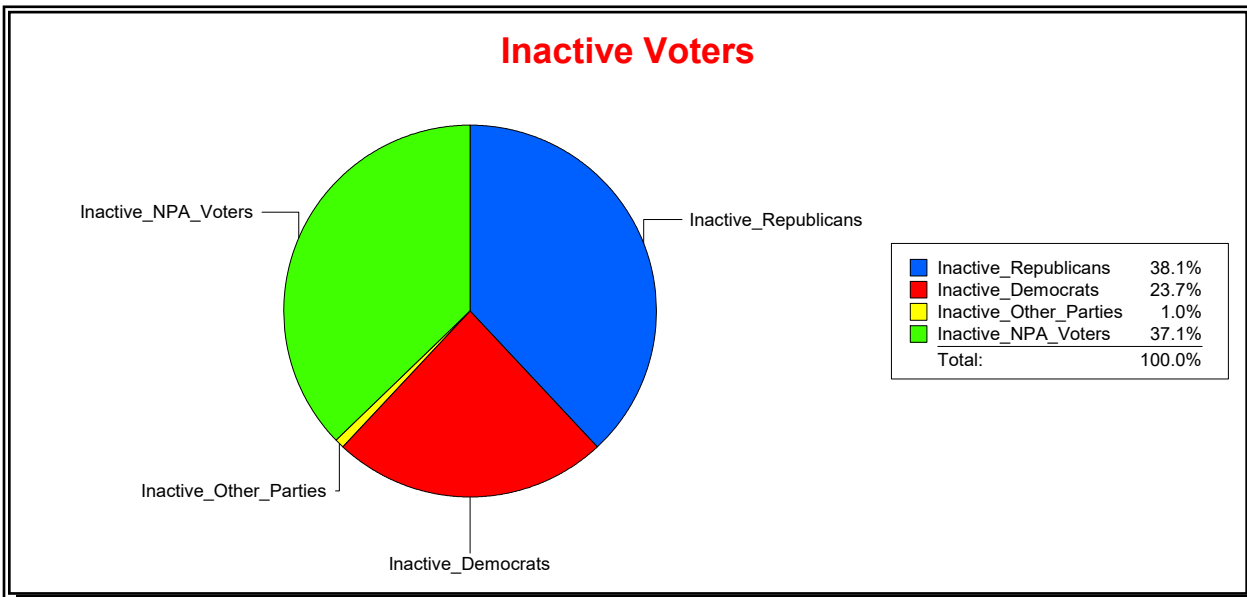

Vicky Oakes

Supervisor of Elections

St Johns County, FL

Date 3/3/2026

Time 11:19 AM

Graphs of District Registration

Active Registered Voters

Inactive Voters

District	Total	Dems	Reps	NonP	Other	Total	Dems	Reps	NonP	Other
Marshall Creek CDD	2,655	444	1,546	586	79	299	71	114	111	3