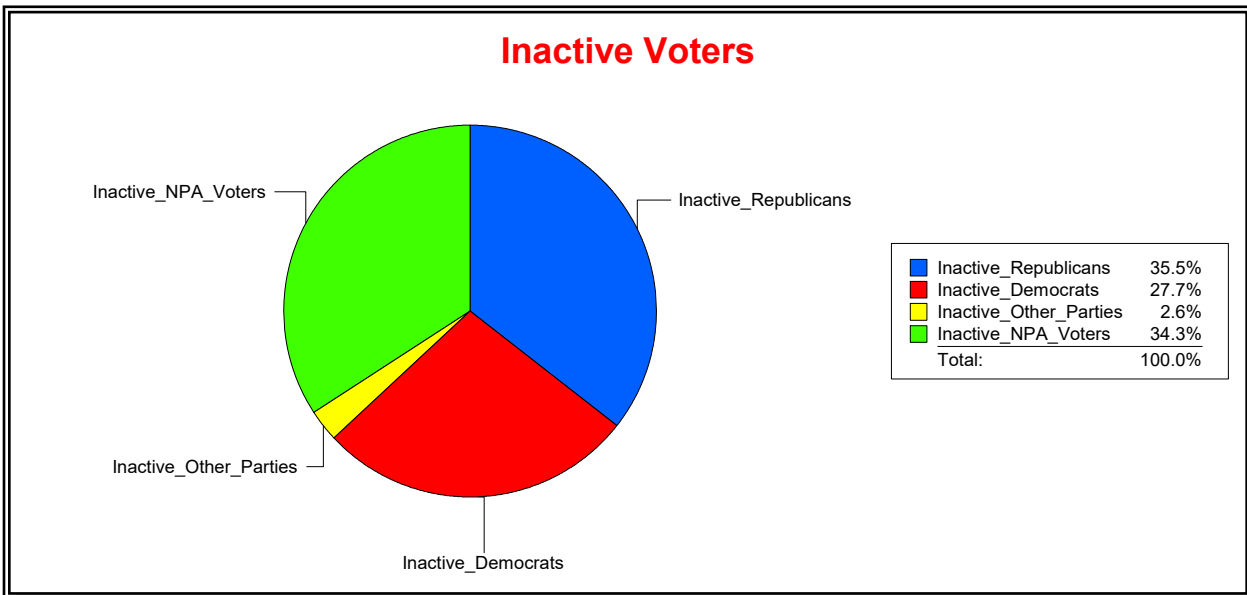

Vicky Oakes

Supervisor of Elections

St Johns County, FL

Date 3/3/2026

Time 11:19 AM

Graphs of District Registration

Active Registered Voters

Inactive Voters

District	Total	Dems	Reps	NonP	Other	Total	Dems	Reps	NonP	Other
School Board - Dist 3	43,502	10,406	23,631	8,073	1,392	7,145	1,978	2,534	2,450	183