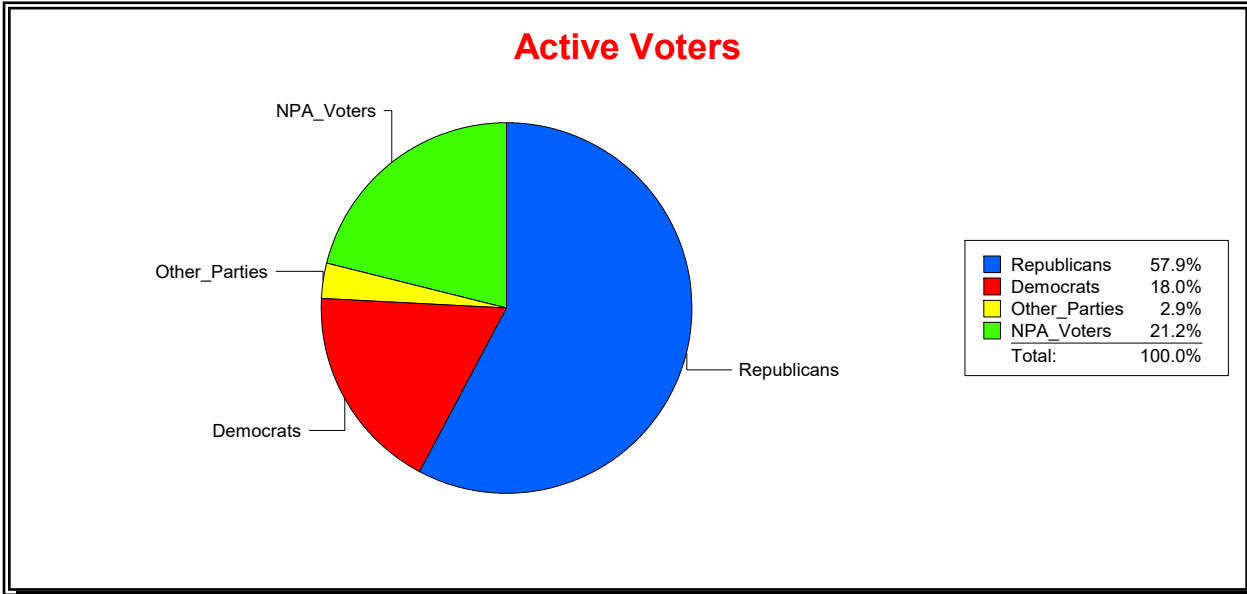

Vicky Oakes

Supervisor of Elections

St Johns County, FL

Date 3/3/2026

Time 11:19 AM

Graphs of District Registration

Active Registered Voters

Inactive Voters

District	Total	Dems	Reps	NonP	Other	Total	Dems	Reps	NonP	Other
School Board - Dist 1	44,871	8,067	25,986	9,531	1,287	5,601	1,171	2,271	2,030	129