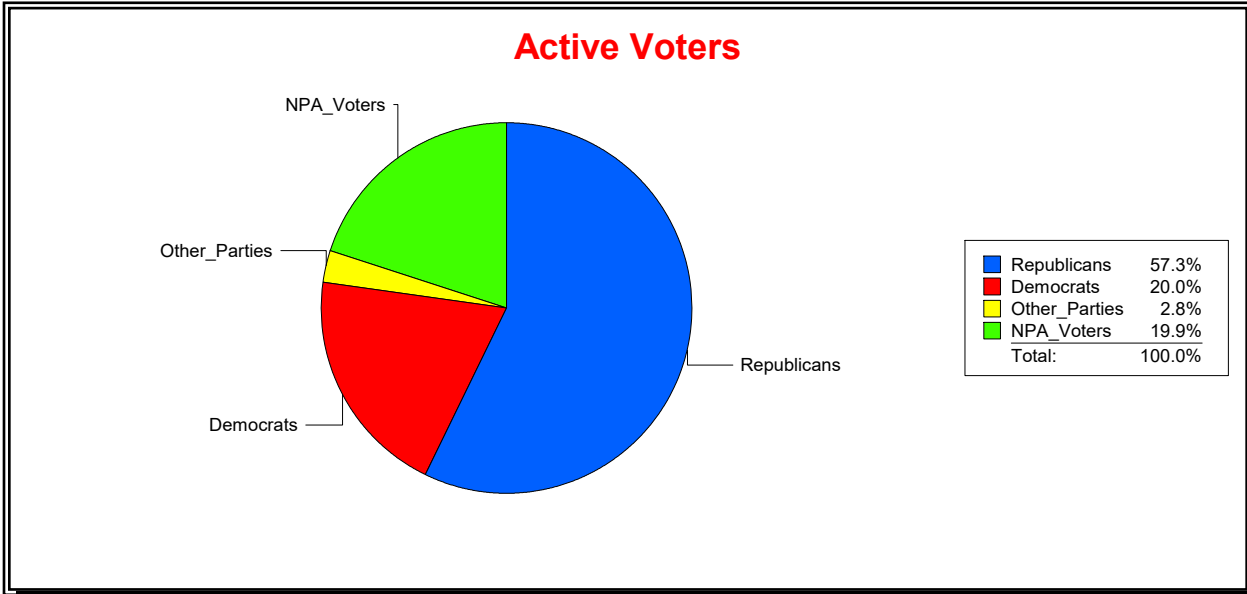

Supervisor of Elections

St Johns County, FL

Date 3/3/2026

Time 11:19 AM

Graphs of District Registration

Active Registered Voters

Inactive Voters

District	Total	Dems	Reps	NonP	Other	Total	Dems	Reps	NonP	Other
Sweetwater Creek CDD	1,524	305	873	304	42	164	38	51	70	5