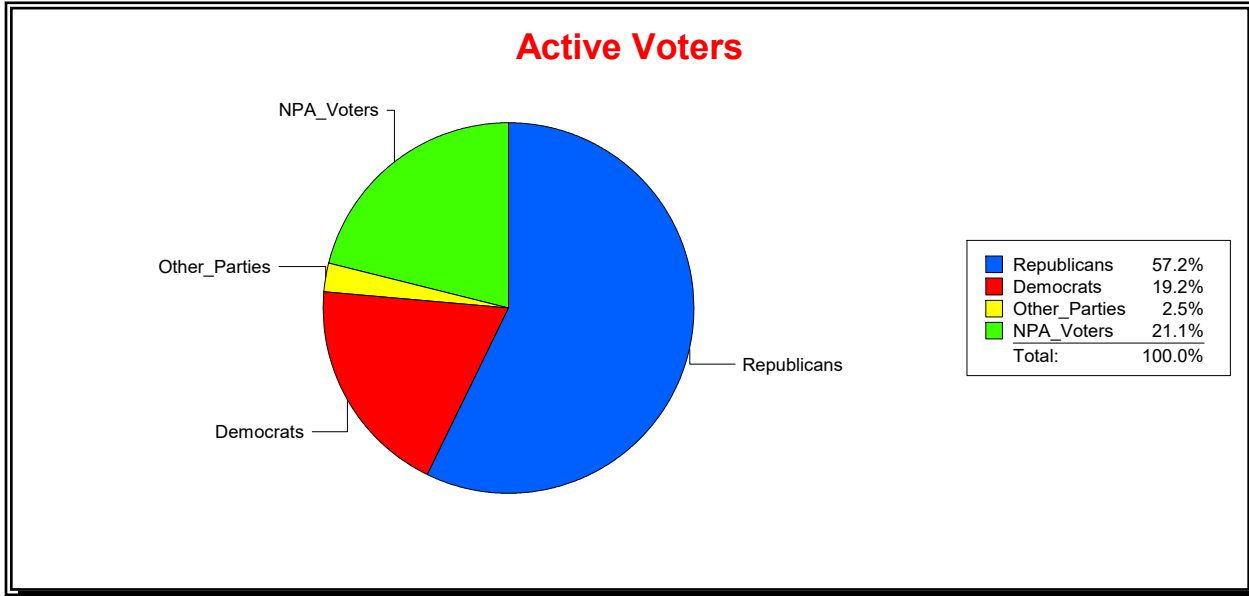

Supervisor of Elections

St Johns County, FL

Date 3/3/2026

Time 11:19 AM

Graphs of District Registration

Active Registered Voters

Inactive Voters

District	Total	Dems	Reps	NonP	Other	Total	Dems	Reps	NonP	Other
Julington Creek CDD	11,604	2,229	6,636	2,453	286	1,661	390	662	573	36