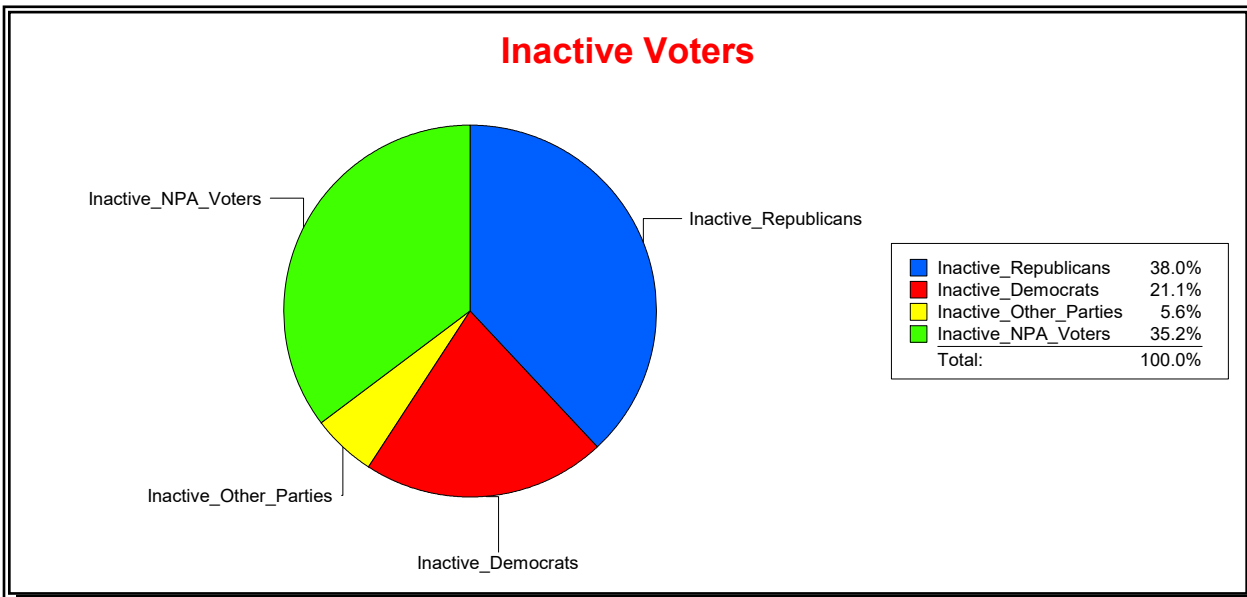

Vicky Oakes

Supervisor of Elections

St Johns County, FL

Date 3/3/2026

Time 11:19 AM

Graphs of District Registration

Active Registered Voters

Inactive Voters

District	Total	Dems	Reps	NonP	Other	Total	Dems	Reps	NonP	Other
Southaven CDD	776	131	444	180	21	71	15	27	25	4