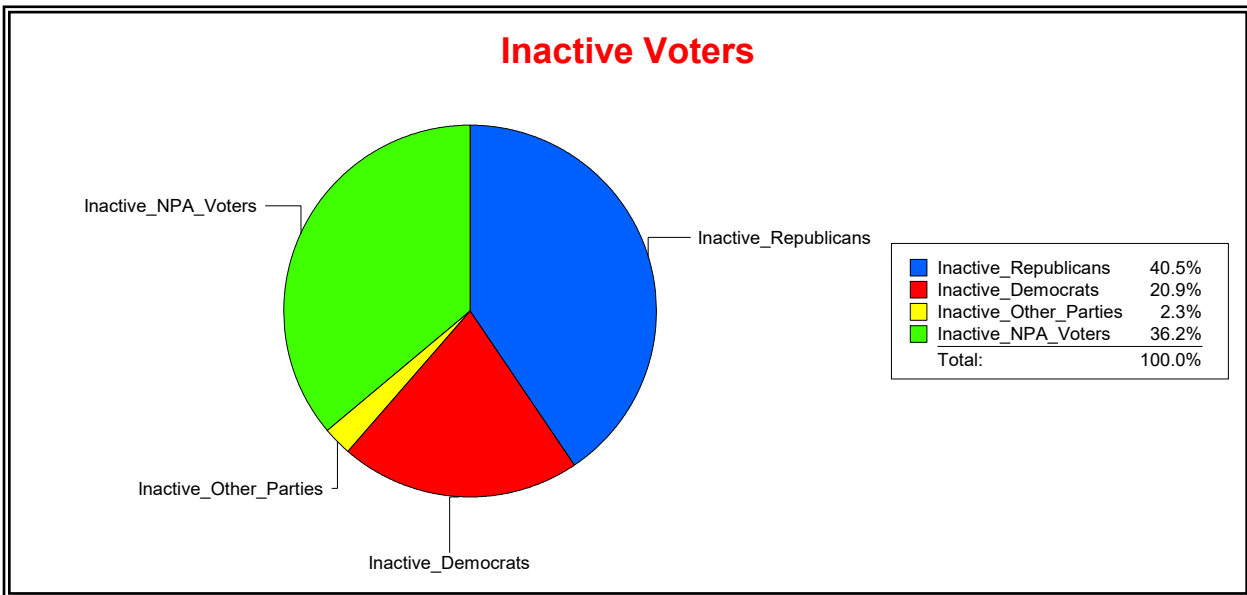

Vicky Oakes

Supervisor of Elections

St Johns County, FL

Date 3/3/2026

Time 11:19 AM

Graphs of District Registration

Active Registered Voters

Inactive Voters

District	Total	Dems	Reps	NonP	Other	Total	Dems	Reps	NonP	Other
County Commission - Dist 1	44,871	8,067	25,986	9,531	1,287	5,601	1,171	2,271	2,030	129