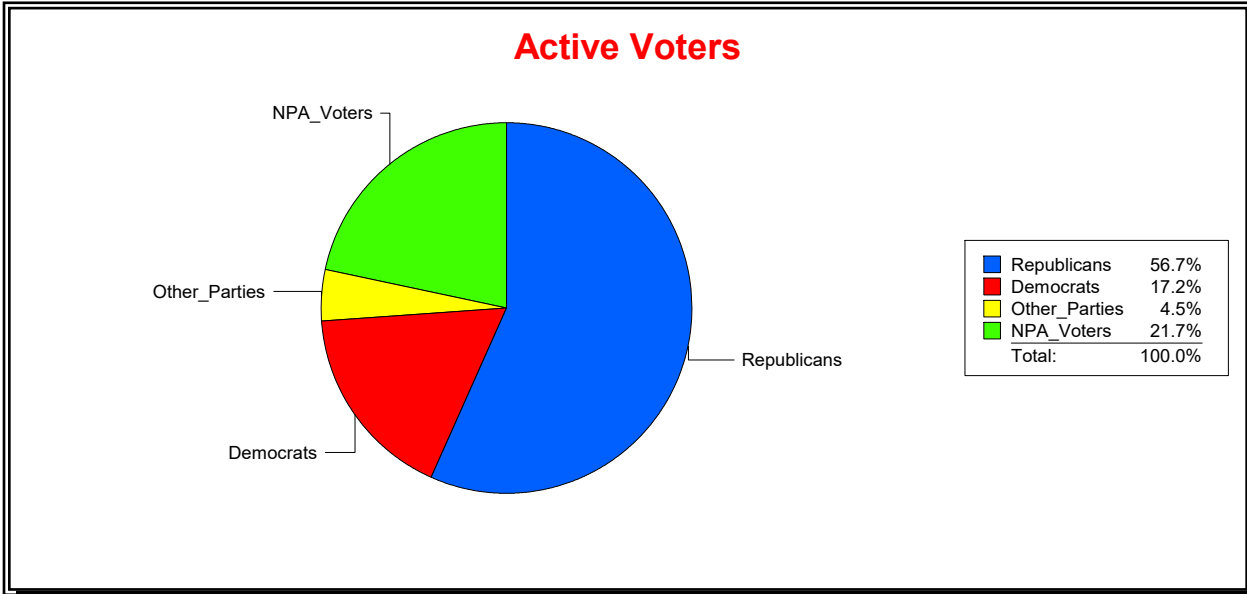

Vicky Oakes

Supervisor of Elections

St Johns County, FL

Date 3/3/2026

Time 11:19 AM

Graphs of District Registration

Active Registered Voters

Inactive Voters

District	Total	Dems	Reps	NonP	Other	Total	Dems	Reps	NonP	Other
Twin Creeks North CDD	1,818	312	1,030	395	81	271	30	125	106	10