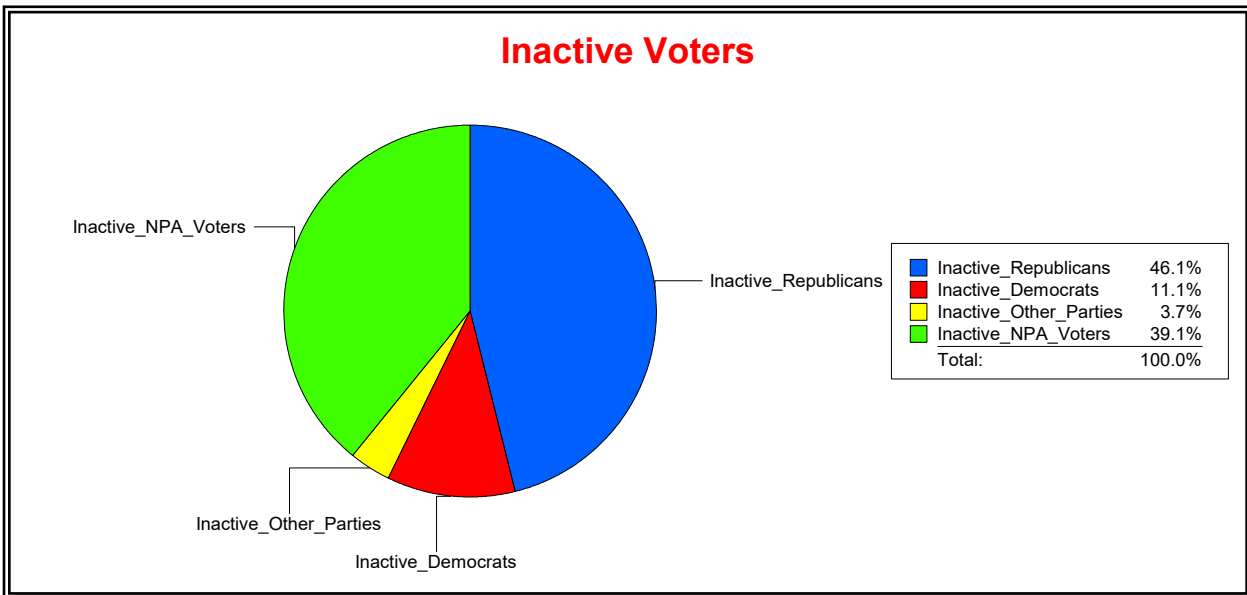

Vicky Oakes

Supervisor of Elections

St Johns County, FL

Date 3/3/2026

Time 11:19 AM

Graphs of District Registration

Active Registered Voters

Inactive Voters

District	Total	Dems	Reps	NonP	Other	Total	Dems	Reps	NonP	Other
Twin Creeks North CDD	1,818	312	1,030	395	81	271	30	125	106	10