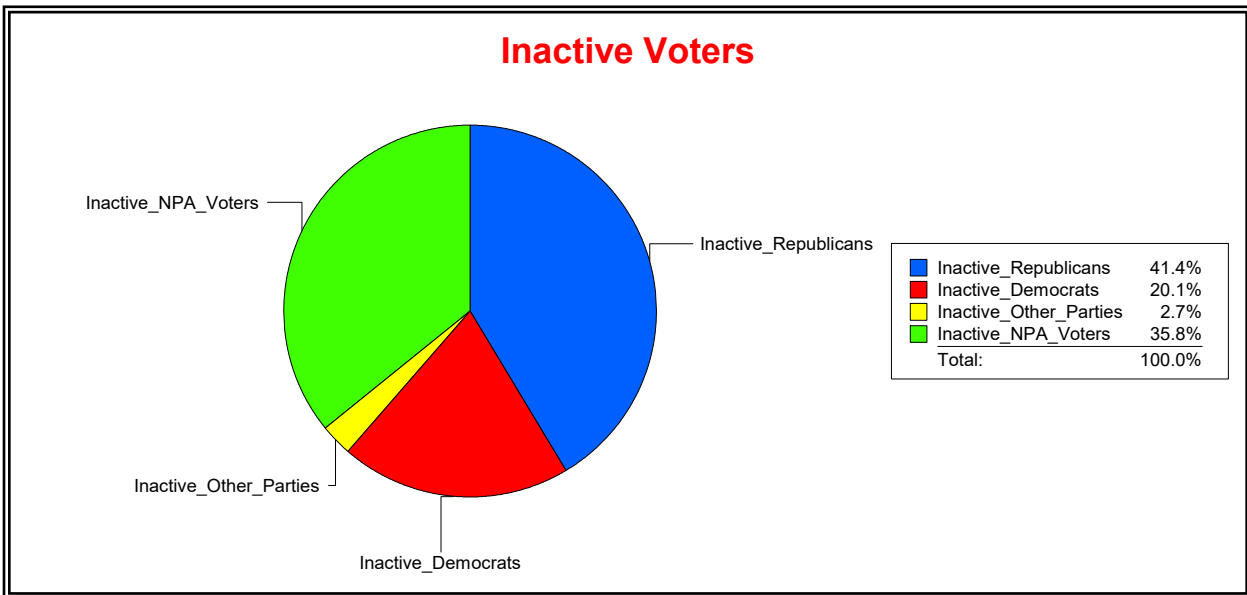

Vicky Oakes

Supervisor of Elections

St Johns County, FL

Date 3/3/2026

Time 11:19 AM

Graphs of District Registration

Active Registered Voters

Inactive Voters

District	Total	Dems	Reps	NonP	Other	Total	Dems	Reps	NonP	Other
County Commission - Dist 4	46,077	7,852	26,781	10,219	1,225	5,179	1,042	2,143	1,854	140