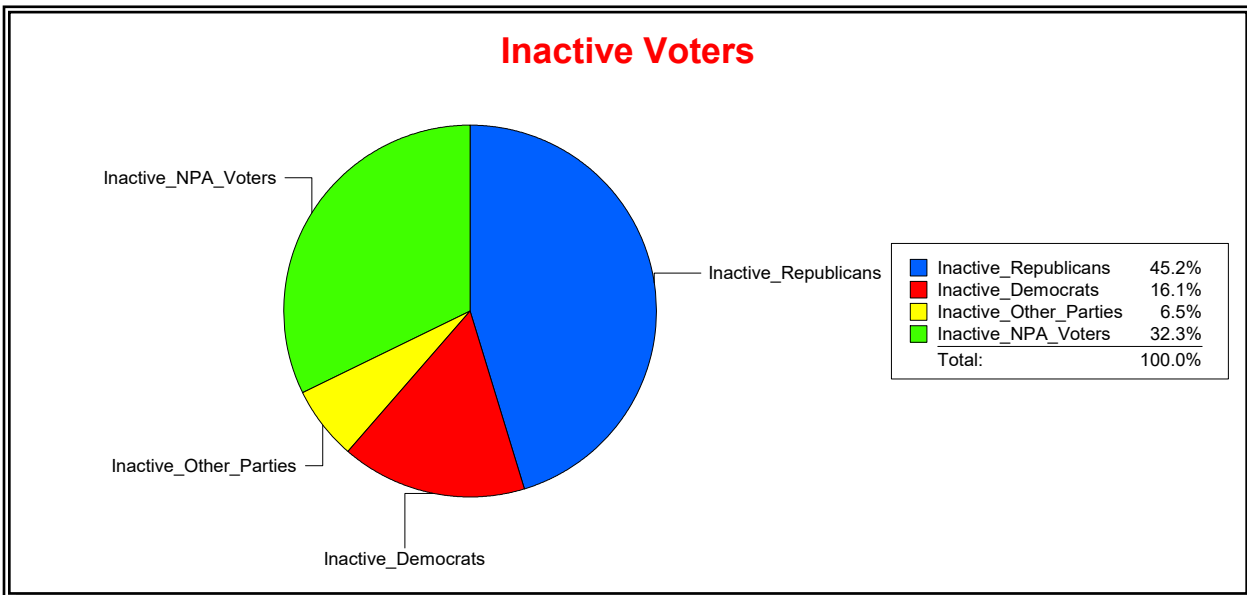

Vicky Oakes

Supervisor of Elections

St Johns County, FL

Date 3/3/2026

Time 11:19 AM

Graphs of District Registration

Active Registered Voters

Inactive Voters

District	Total	Dems	Reps	NonP	Other	Total	Dems	Reps	NonP	Other
Grand Oaks CDD	767	144	420	167	36	31	5	14	10	2