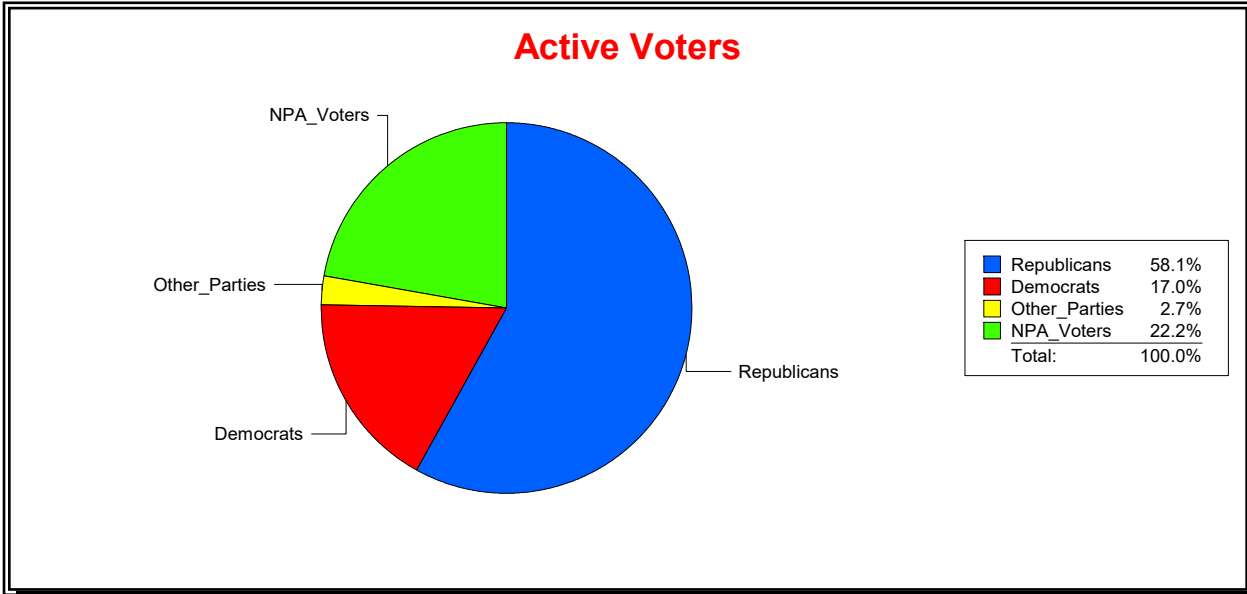

Vicky Oakes

Supervisor of Elections

St Johns County, FL

Date 3/3/2026

Time 11:19 AM

Graphs of District Registration

Active Registered Voters

Inactive Voters

District	Total	Dems	Reps	NonP	Other	Total	Dems	Reps	NonP	Other
County Commission - Dist 4	46,077	7,852	26,781	10,219	1,225	5,179	1,042	2,143	1,854	140