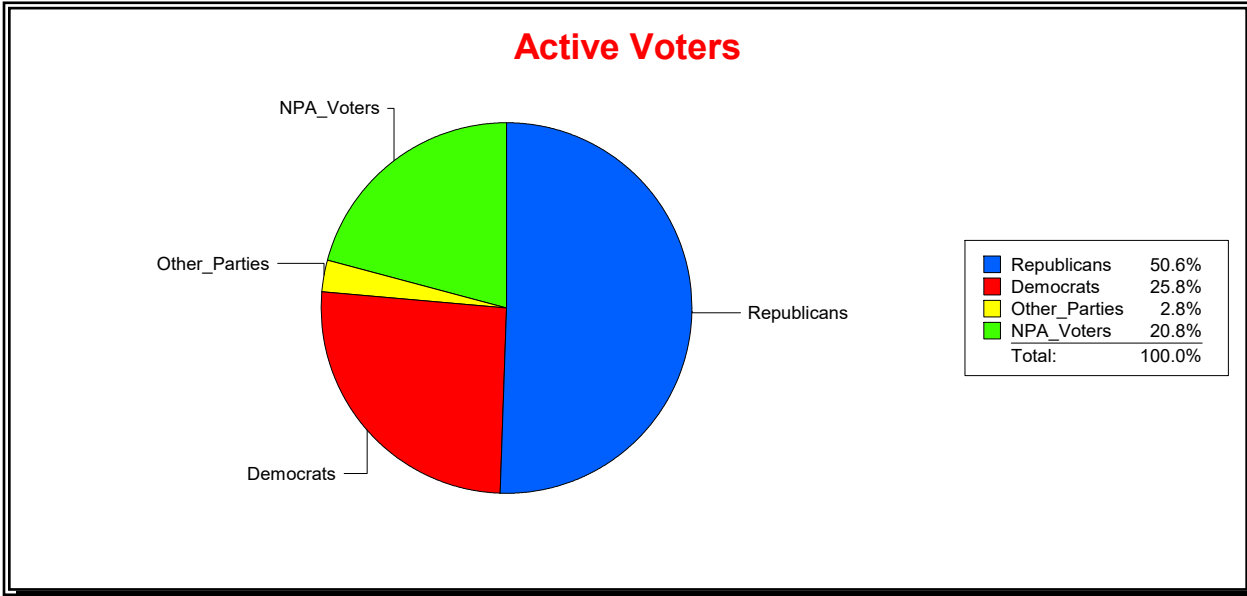

Vicky Oakes

Supervisor of Elections

St Johns County, FL

Date 3/3/2026

Time 11:19 AM

Graphs of District Registration

Active Registered Voters

Inactive Voters

District	Total	Dems	Reps	NonP	Other	Total	Dems	Reps	NonP	Other
St Augustine Beach	5,345	1,380	2,706	1,110	149	713	185	259	248	21