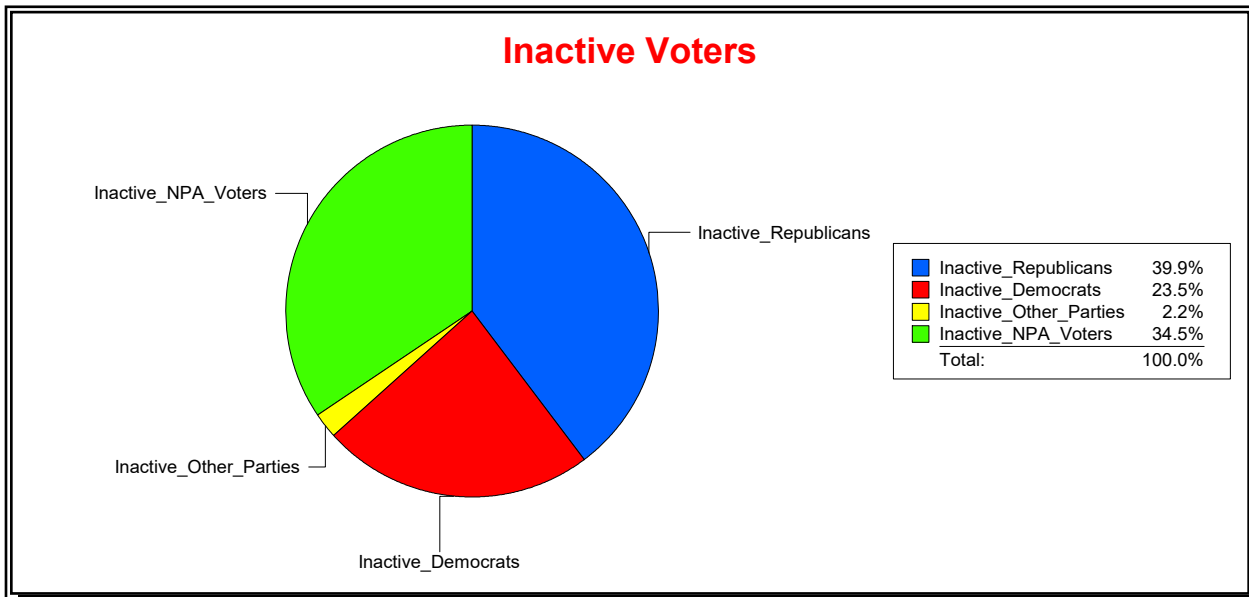

Supervisor of Elections

St Johns County, FL

Date 3/3/2026

Time 11:19 AM

Graphs of District Registration

Active Registered Voters

Inactive Voters

District	Total	Dems	Reps	NonP	Other	Total	Dems	Reps	NonP	Other
Julington Creek CDD	11,604	2,229	6,636	2,453	286	1,661	390	662	573	36