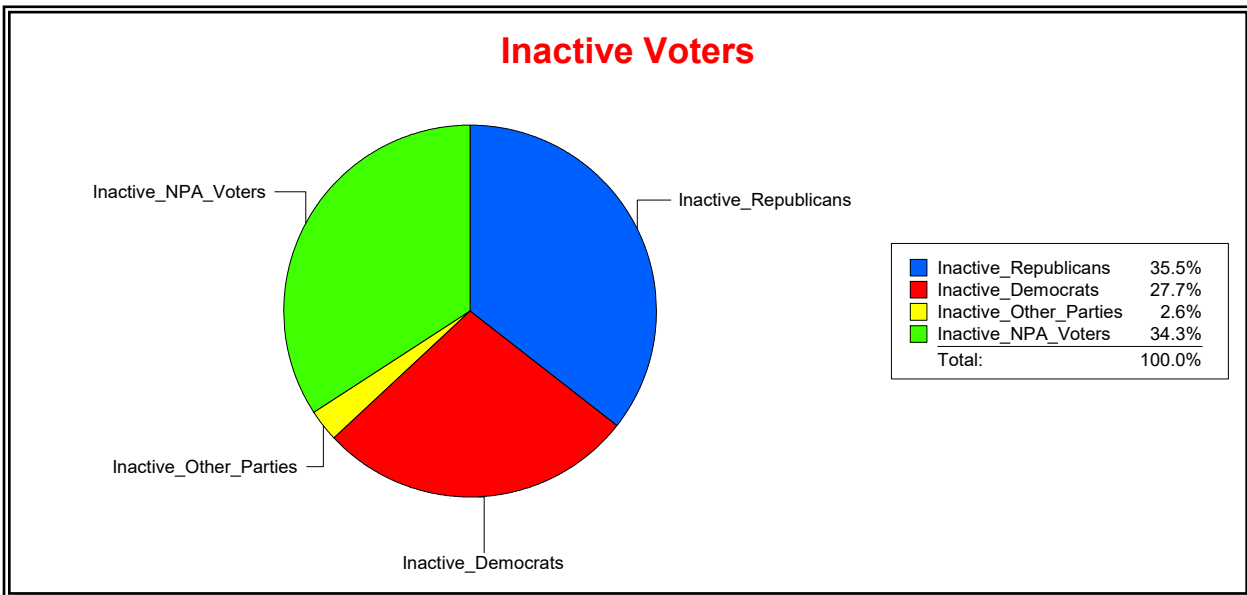

Date 3/3/2026

Time 11:19 AM

Graphs of District Registration

Active Registered Voters

Inactive Voters

District	Total	Dems	Reps	NonP	Other	Total	Dems	Reps	NonP	Other
County Commission - Dist 3	43,502	10,406	23,631	8,073	1,392	7,145	1,978	2,534	2,450	183