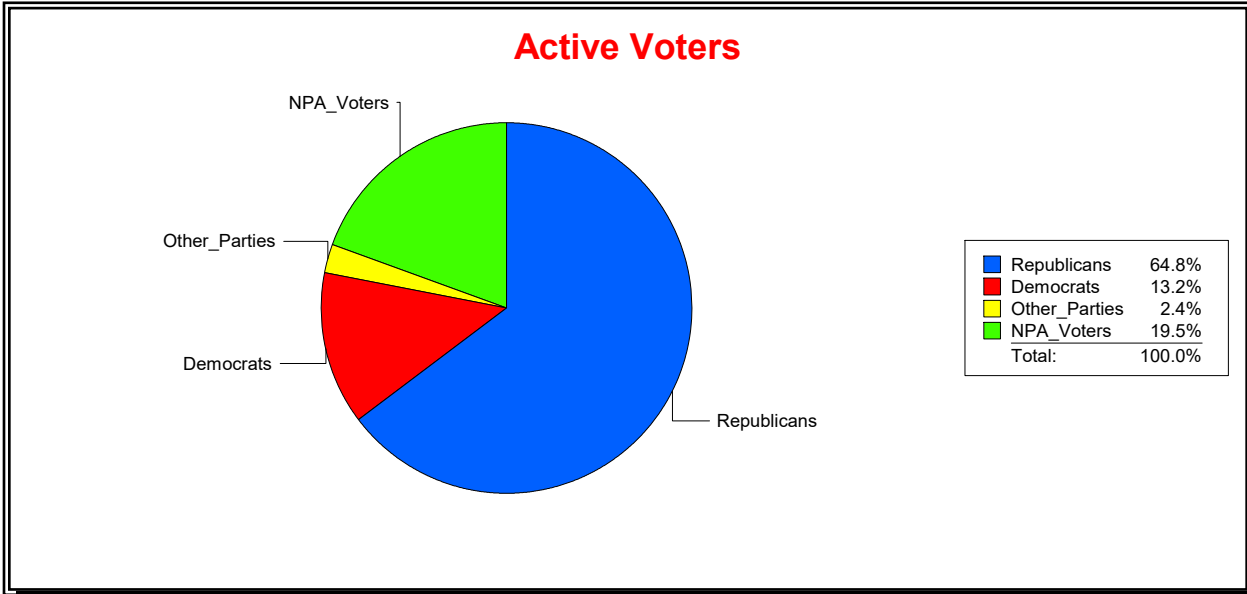

Vicky Oakes

Supervisor of Elections

St Johns County, FL

Date 3/3/2026

Time 11:19 AM

Graphs of District Registration

Active Registered Voters

Inactive Voters

District	Total	Dems	Reps	NonP	Other	Total	Dems	Reps	NonP	Other
Sampson Creek CDD	1,928	255	1,250	376	47	221	40	109	69	3