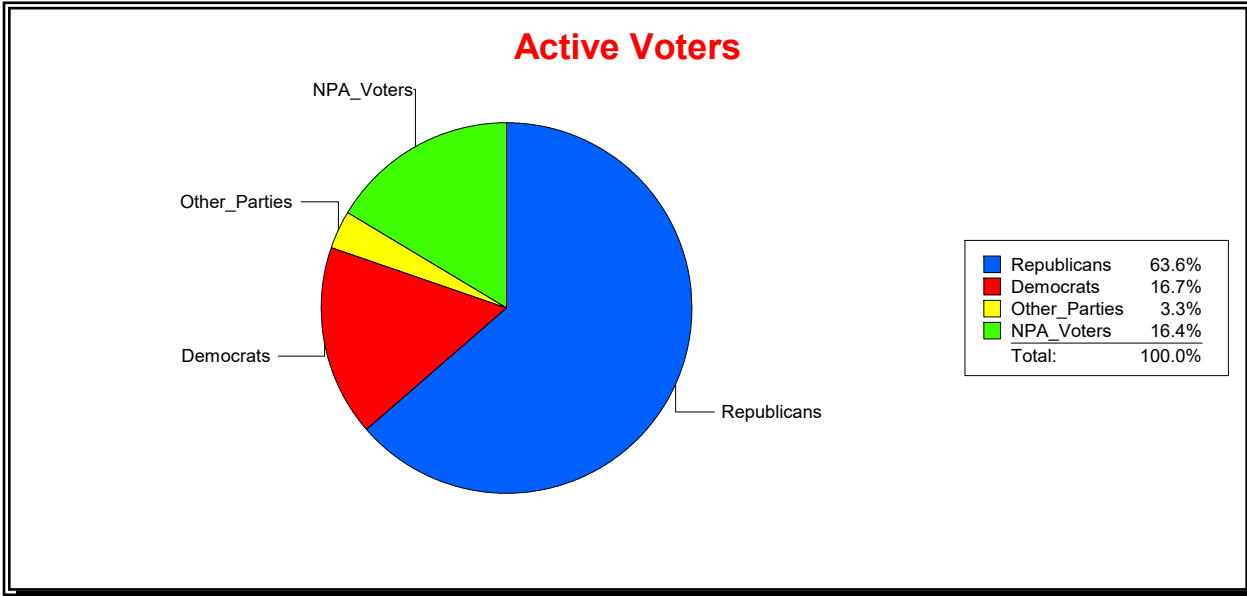

Vicky Oakes

Supervisor of Elections

St Johns County, FL

Date 3/3/2026

Time 11:19 AM

Graphs of District Registration

Active Registered Voters

Inactive Voters

District	Total	Dems	Reps	NonP	Other	Total	Dems	Reps	NonP	Other
Madeira CDD	750	125	477	123	25	49	7	25	14	3