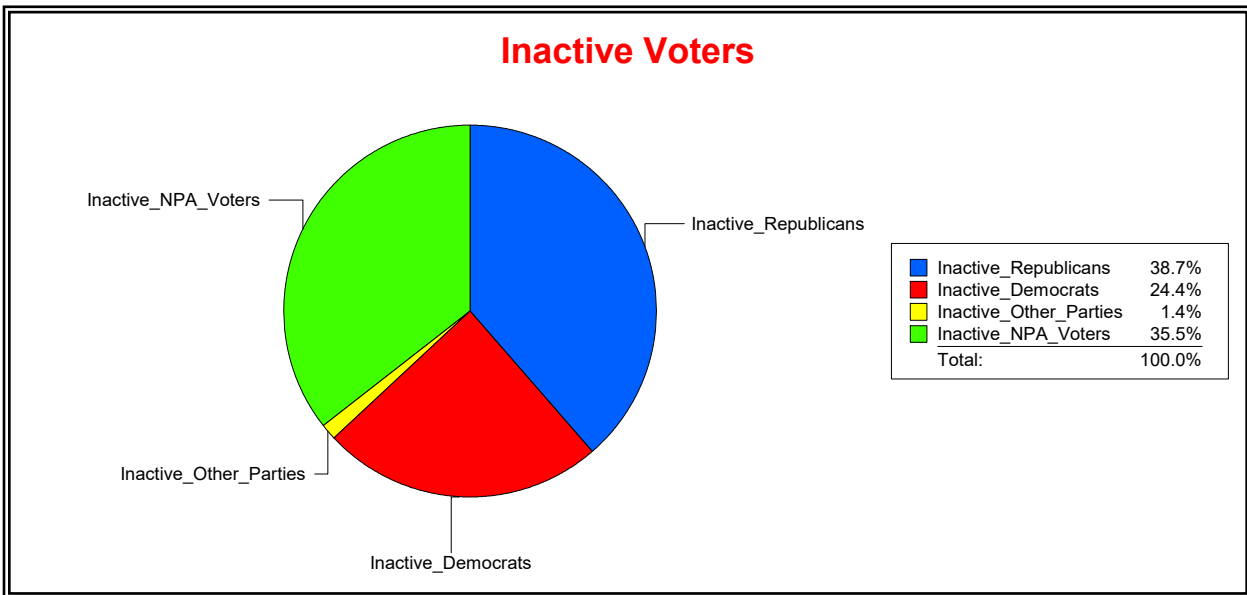

Vicky Oakes

Supervisor of Elections

St Johns County, FL

Date 3/3/2026

Time 11:19 AM

Graphs of District Registration

Active Registered Voters

Inactive Voters

District	Total	Dems	Reps	NonP	Other	Total	Dems	Reps	NonP	Other
World Commerce CDD	1,254	294	633	285	42	217	53	84	77	3