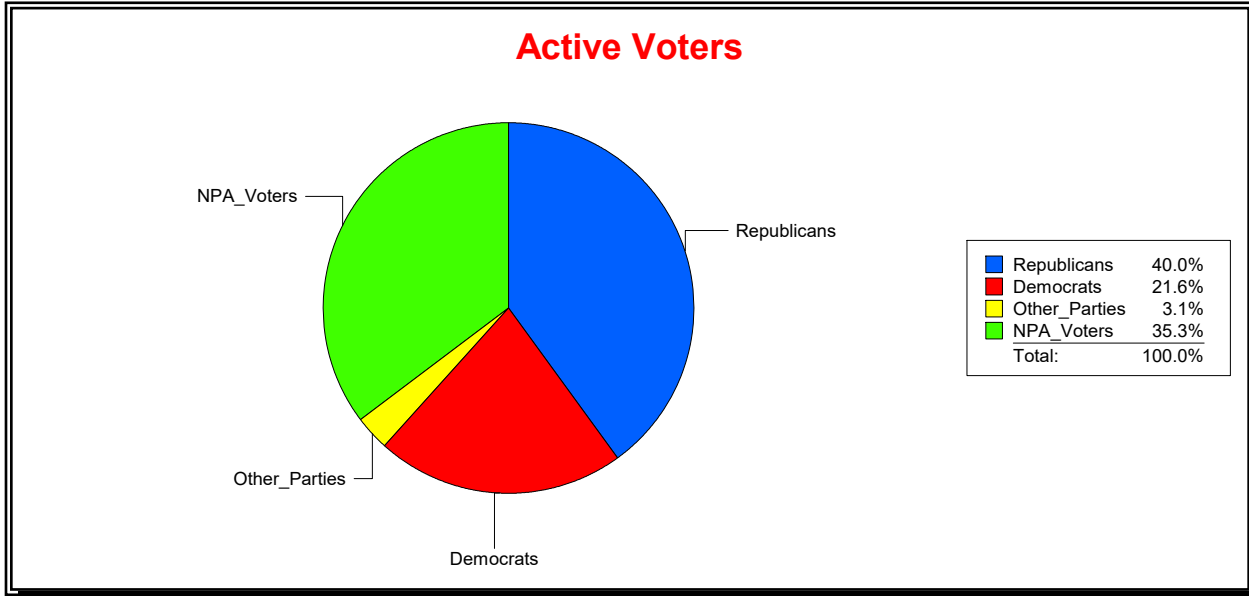

Vicky Oakes

Supervisor of Elections

St Johns County, FL

Date 3/3/2026

Time 11:19 AM

Graphs of District Registration

Active Registered Voters

Inactive Voters

District	Total	Dems	Reps	NonP	Other	Total	Dems	Reps	NonP	Other
Isles of Bartram Park CDD	1,067	230	427	377	33	178	34	46	96	2