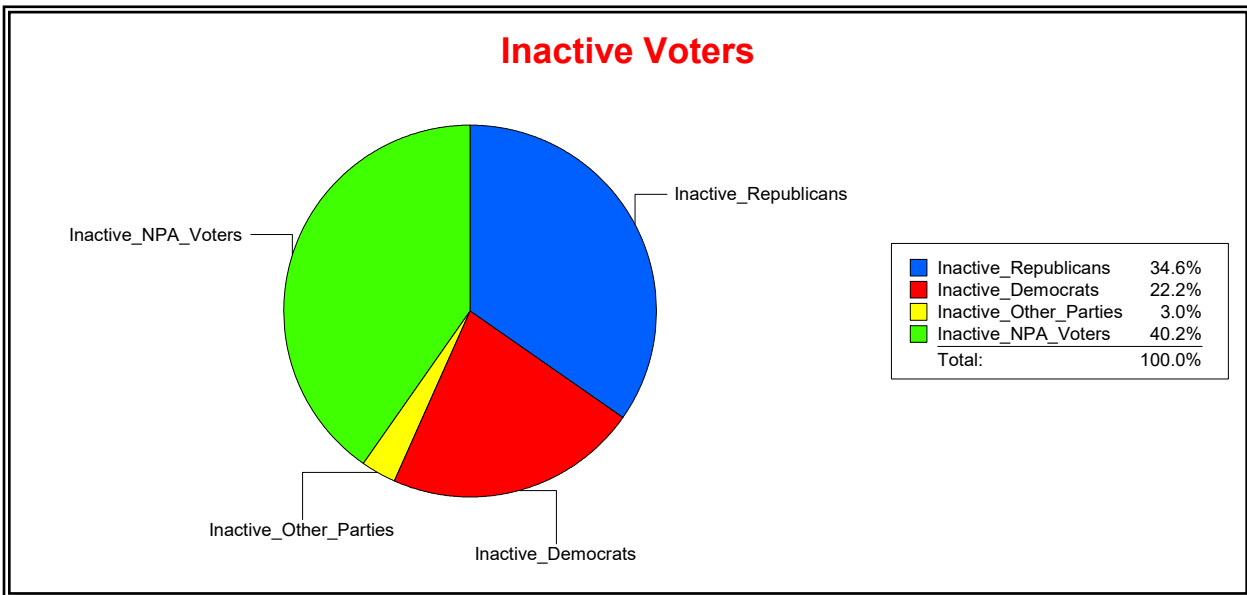

St Johns County, FL

Date 3/3/2026

Time 11:19 AM

Graphs of District Registration

Active Registered Voters

Inactive Voters

District	Total	Dems	Reps	NonP	Other	Total	Dems	Reps	NonP	Other
Trout CreekCDD	3,939	680	2,181	927	151	361	80	125	145	11