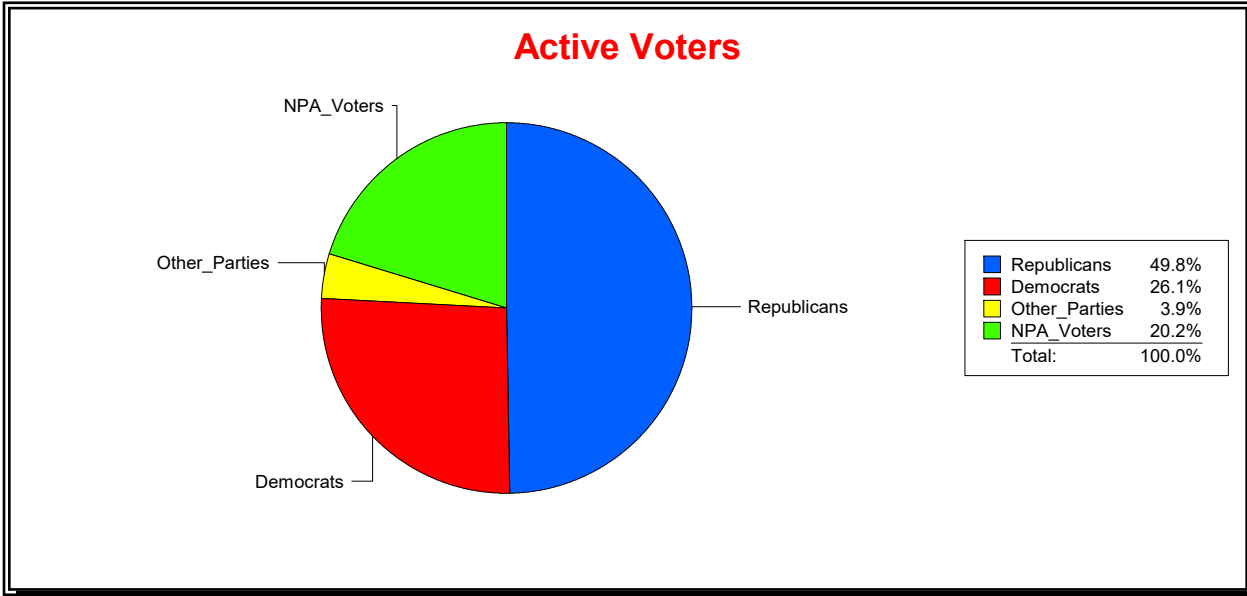

Vicky Oakes

Supervisor of Elections

St Johns County, FL

Date 3/3/2026

Time 11:19 AM

Graphs of District Registration

Active Registered Voters

Inactive Voters

District	Total	Dems	Reps	NonP	Other	Total	Dems	Reps	NonP	Other
Heritage Park CDD	1,250	326	623	252	49	214	49	56	106	3