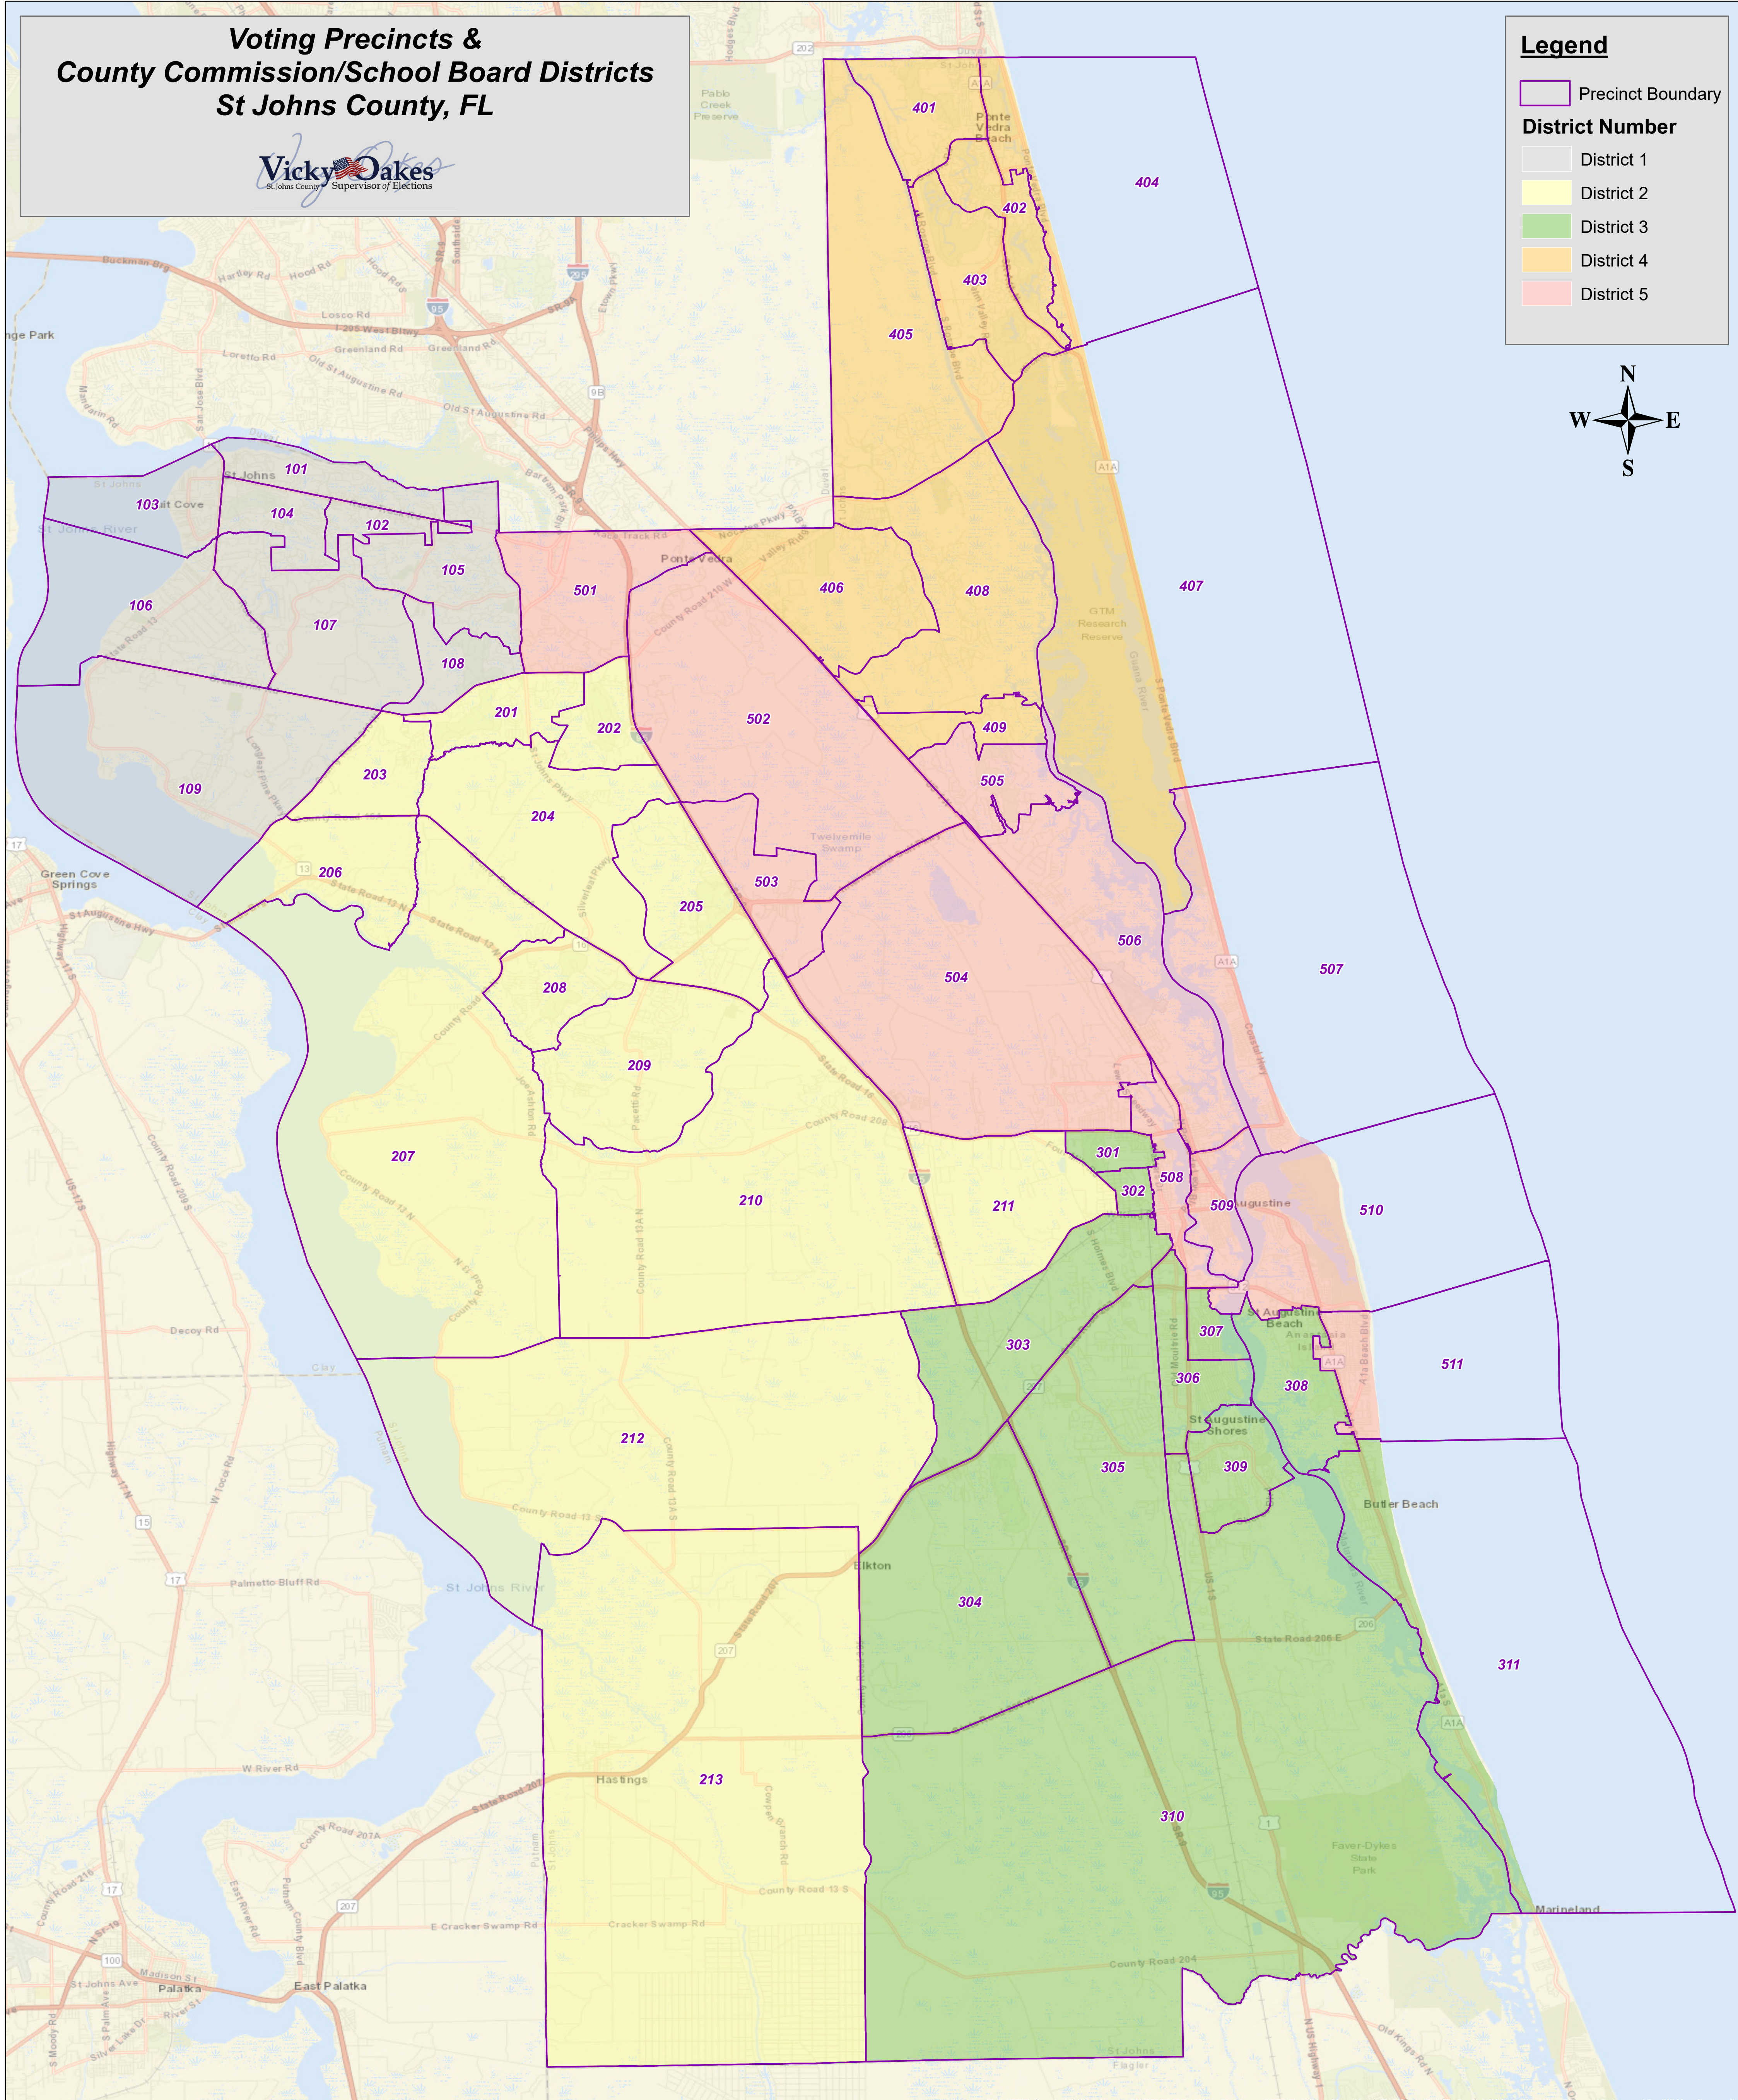

Voting Precincts & County Commission/School Board Districts St Johns County, FL

Legend

- Precinct Boundary
- District 1
- District 2
- District 3
- District 4
- District 5

Sources: Esri, HERE, Garmin, USGS, Intermap, INCREMENT P, NRCan, Esri Japan, METI, Esri China (Hong Kong), Esri Korea, Esri (Thailand), NGCC, (c) OpenStreetMap contributors, and the GIS User Community