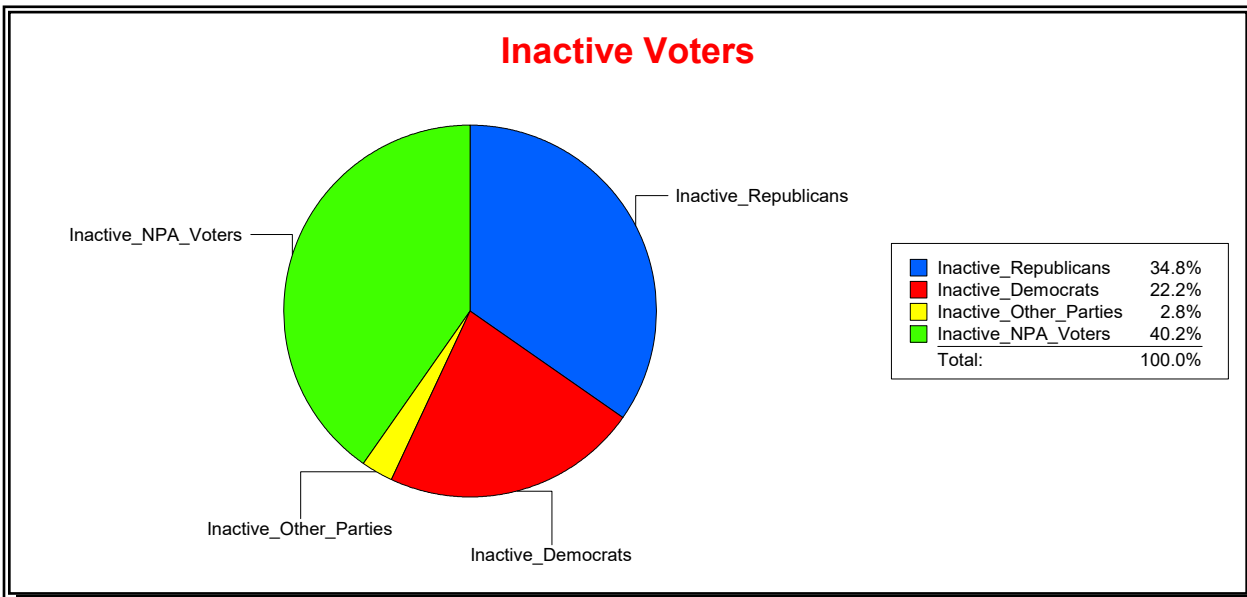

Vicky Oakes

Supervisor of Elections

St Johns County, FL

Date 5/12/2026

Time 10:57 AM

Graphs of District Registration

Active Registered Voters

Inactive Voters

District	Total	Dems	Reps	NonP	Other	Total	Dems	Reps	NonP	Other
Trout CreekCDD	4,047	711	2,229	950	157	356	79	124	143	10