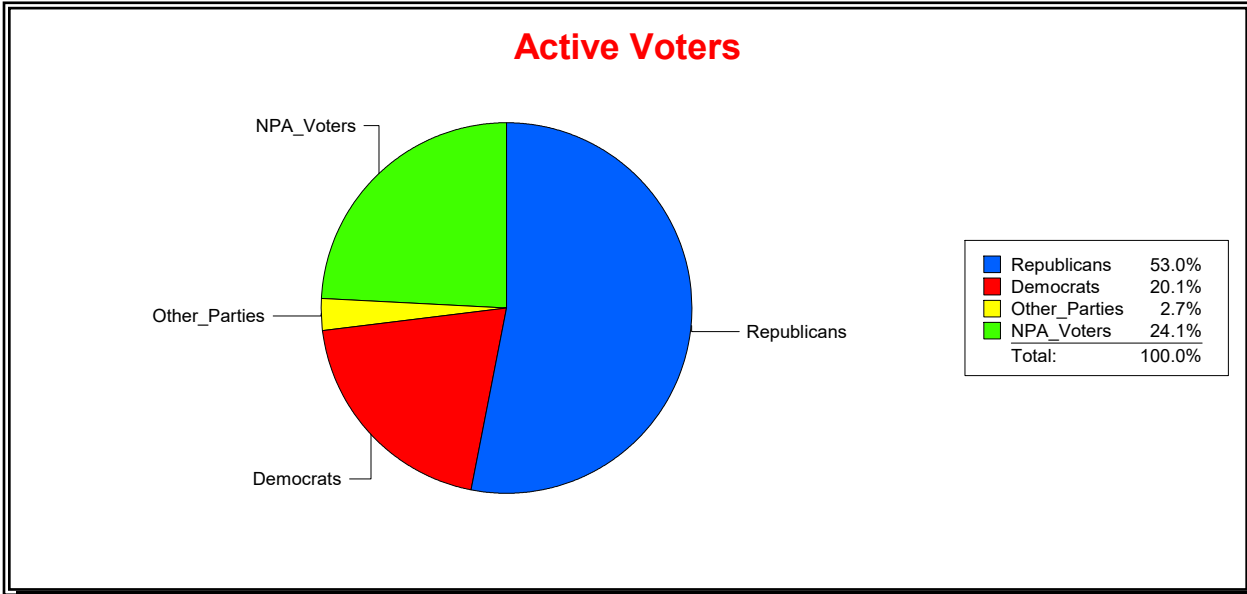

St Johns County, FL

Date 5/12/2026

Time 10:57 AM

Graphs of District Registration

Active Registered Voters

Inactive Voters

District	Total	Dems	Reps	NonP	Other	Total	Dems	Reps	NonP	Other
Glen St Johns CDD	998	201	529	241	27	137	25	50	59	3