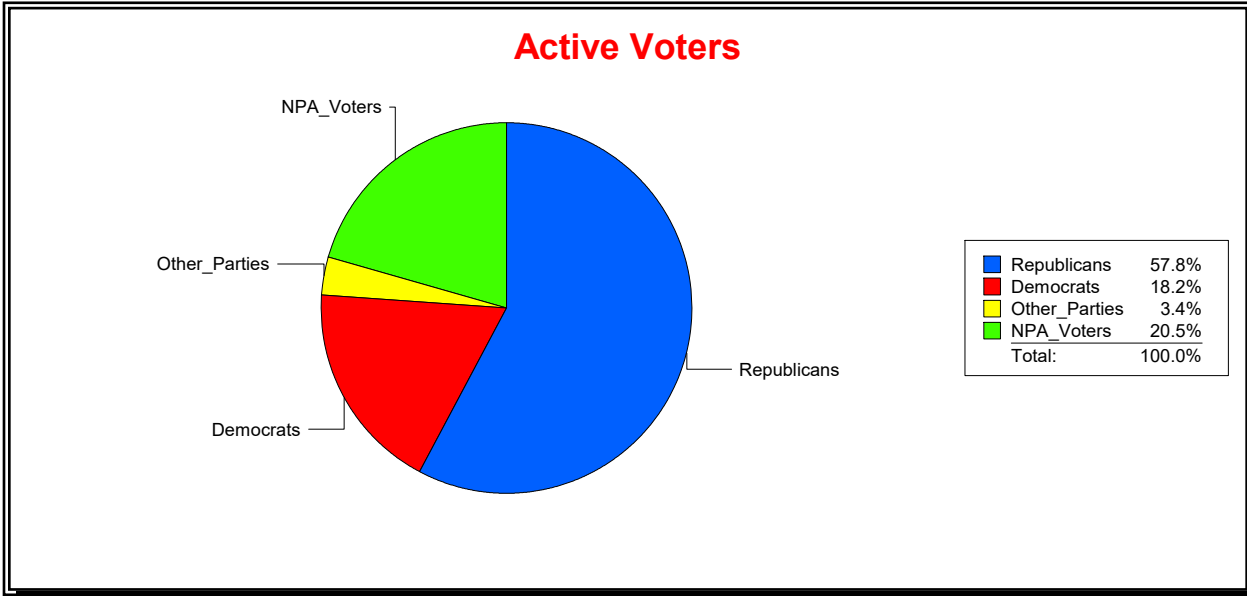

Vicky Oakes

Supervisor of Elections

St Johns County, FL

Date 5/12/2026

Time 10:57 AM

Graphs of District Registration

Active Registered Voters

Inactive Voters

District	Total	Dems	Reps	NonP	Other	Total	Dems	Reps	NonP	Other
County Commission - Dist 2	51,885	9,469	30,015	10,632	1,769	6,955	1,553	2,721	2,515	166