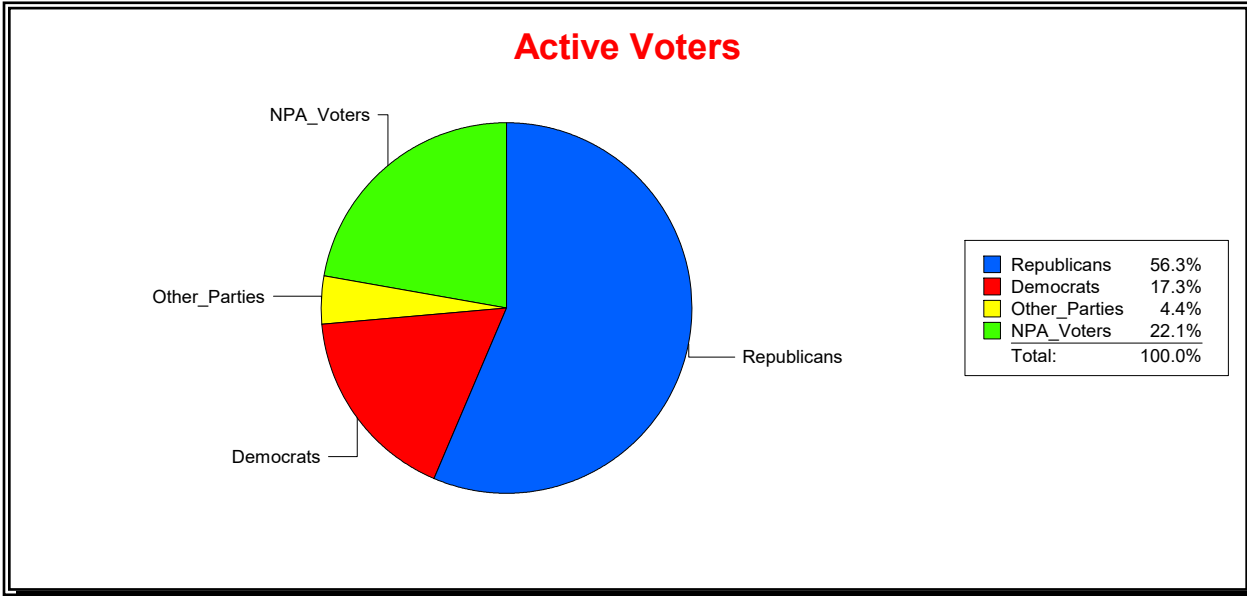

Vicky Oakes

Supervisor of Elections

St Johns County, FL

Date 5/12/2026

Time 10:57 AM

Graphs of District Registration

Active Registered Voters

Inactive Voters

District	Total	Dems	Reps	NonP	Other	Total	Dems	Reps	NonP	Other
Twin Creeks North CDD	1,861	322	1,047	411	81	271	31	122	108	10