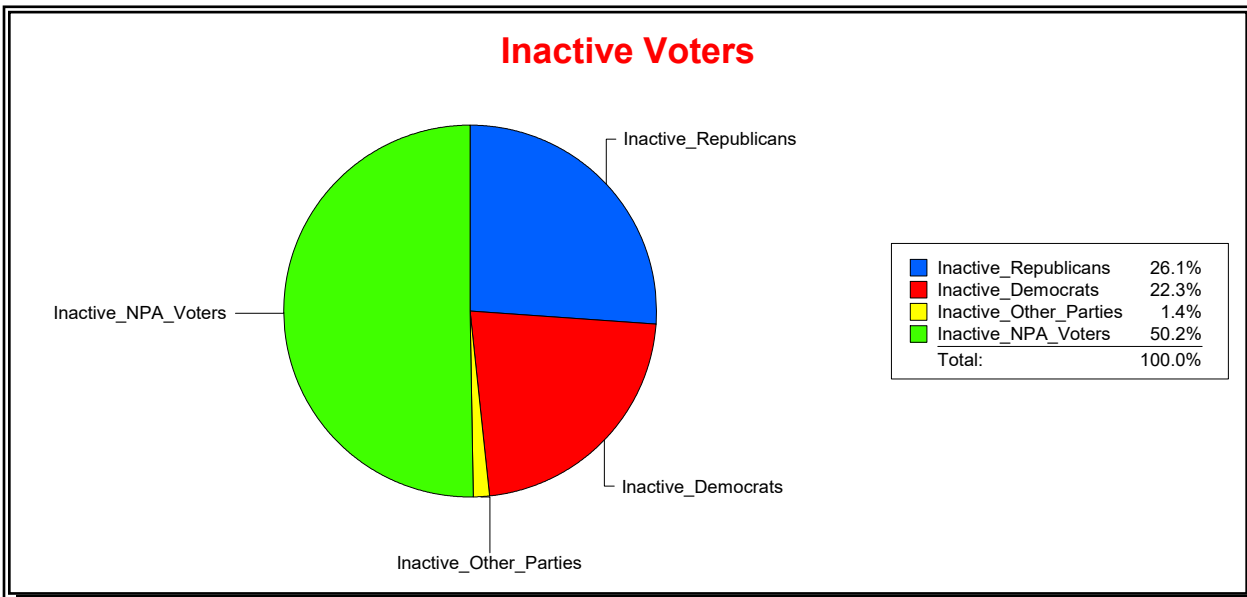

Vicky Oakes

Supervisor of Elections

St Johns County, FL

Date 5/12/2026

Time 10:57 AM

Graphs of District Registration

Active Registered Voters

Inactive Voters

District	Total	Dems	Reps	NonP	Other	Total	Dems	Reps	NonP	Other
Heritage Park CDD	1,259	325	635	256	43	211	47	55	106	3