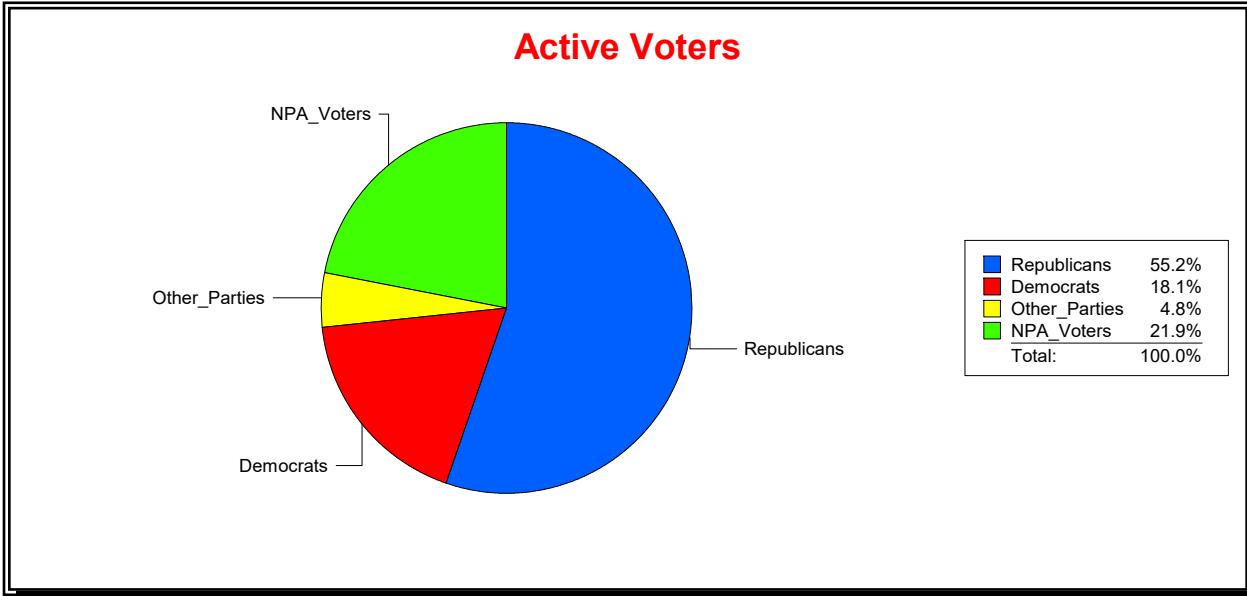

Vicky Oakes

Supervisor of Elections

St Johns County, FL

Date 5/12/2026

Time 10:57 AM

Graphs of District Registration

Active Registered Voters

Inactive Voters

District	Total	Dems	Reps	NonP	Other	Total	Dems	Reps	NonP	Other
Grand Oaks CDD	770	139	425	169	37	31	5	14	10	2