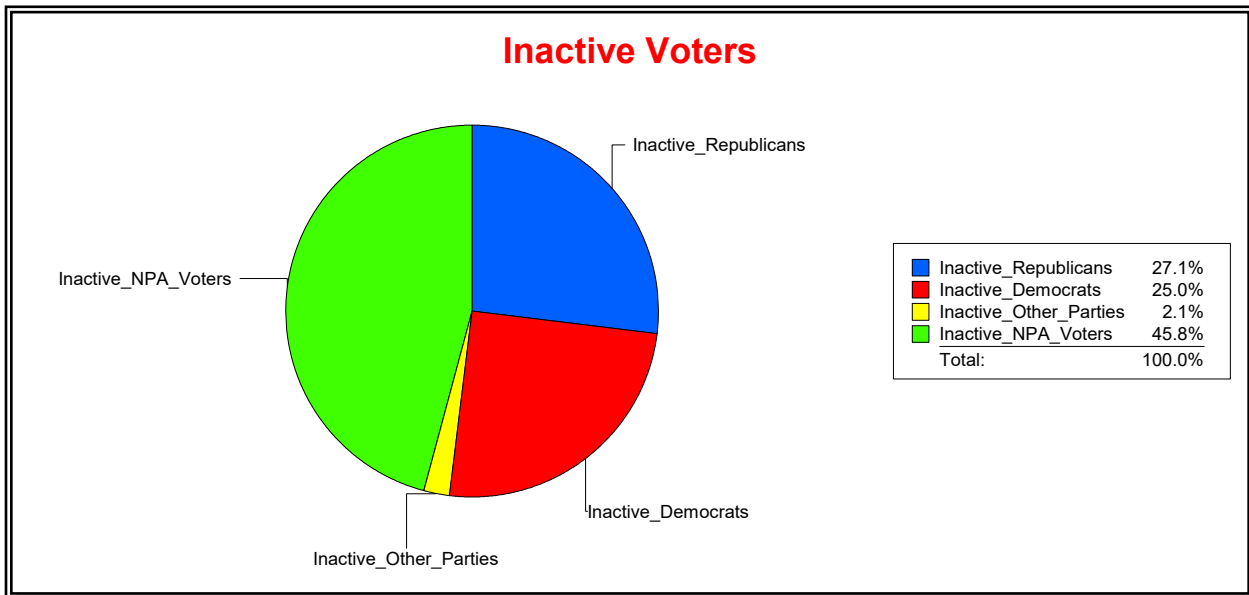

St Johns County, FL

Date 5/12/2026

Time 10:57 AM

Graphs of District Registration

Active Registered Voters

Inactive Voters

District	Total	Dems	Reps	NonP	Other	Total	Dems	Reps	NonP	Other
St Johns Forest CDD	1,135	254	561	297	23	144	36	39	66	3