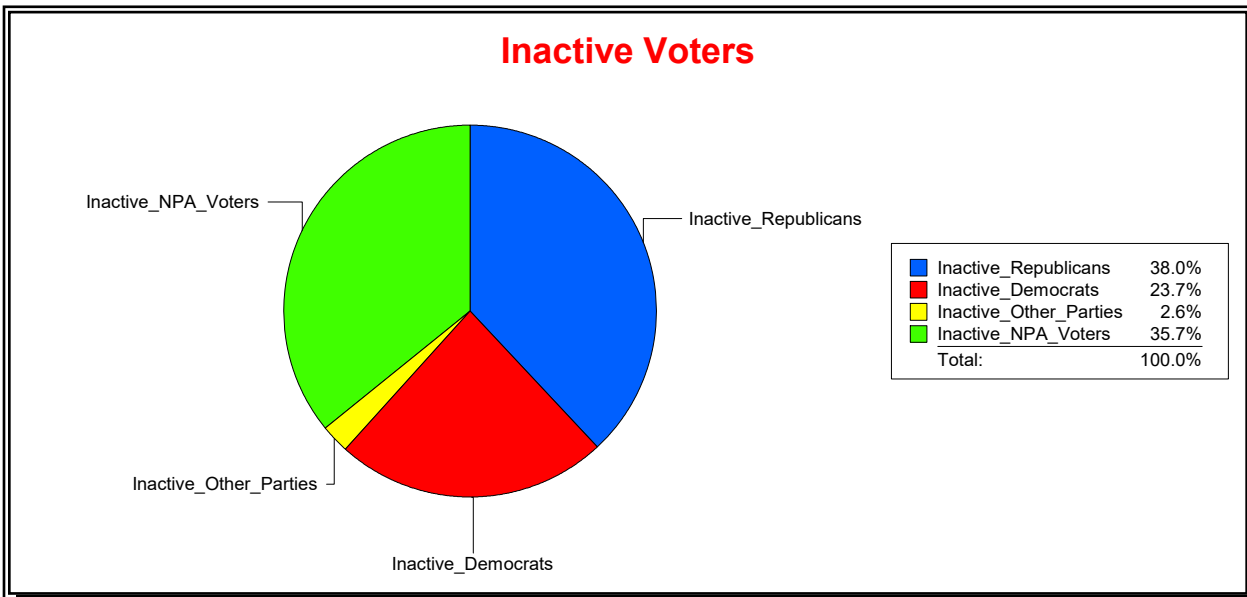

Vicky Oakes

Supervisor of Elections

St Johns County, FL

Date 5/12/2026

Time 10:57 AM

Graphs of District Registration

Active Registered Voters

Inactive Voters

District	Total	Dems	Reps	NonP	Other	Total	Dems	Reps	NonP	Other
State Senate - Dist 7	235,430	47,115	131,836	48,957	7,522	31,611	7,486	12,013	11,289	823