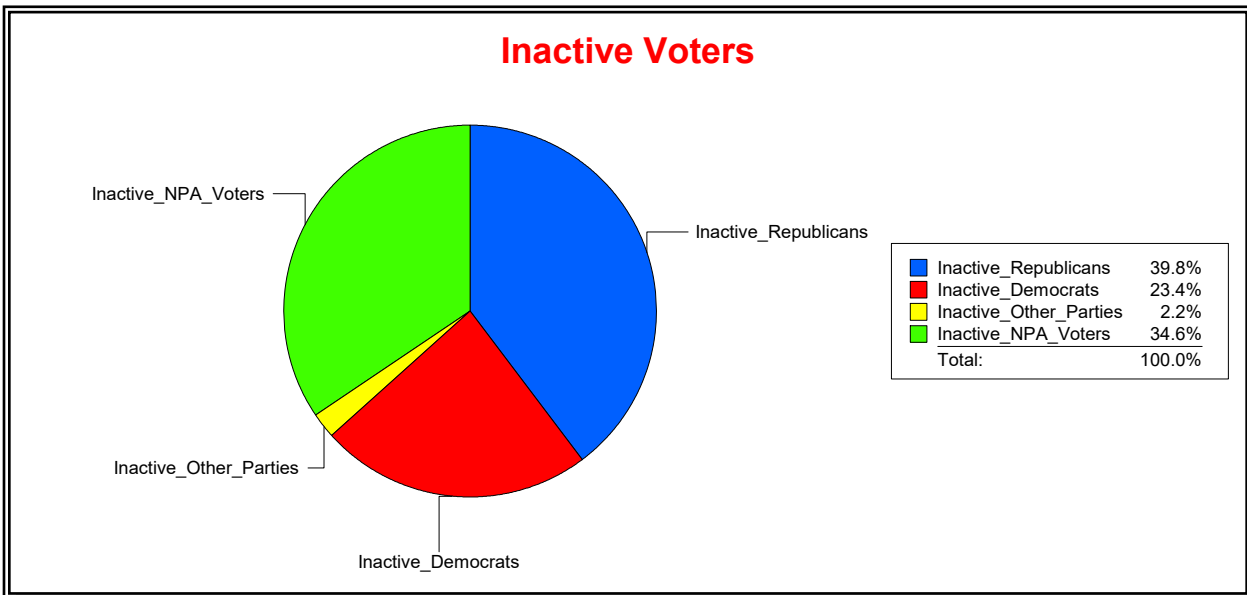

Supervisor of Elections

St Johns County, FL

Date 5/12/2026

Time 10:57 AM

Graphs of District Registration

Active Registered Voters

Inactive Voters

District	Total	Dems	Reps	NonP	Other	Total	Dems	Reps	NonP	Other
<b>Julington Creek CDD</b>	11,664	2,246	6,650	2,480	288	1,640	384	653	567	36