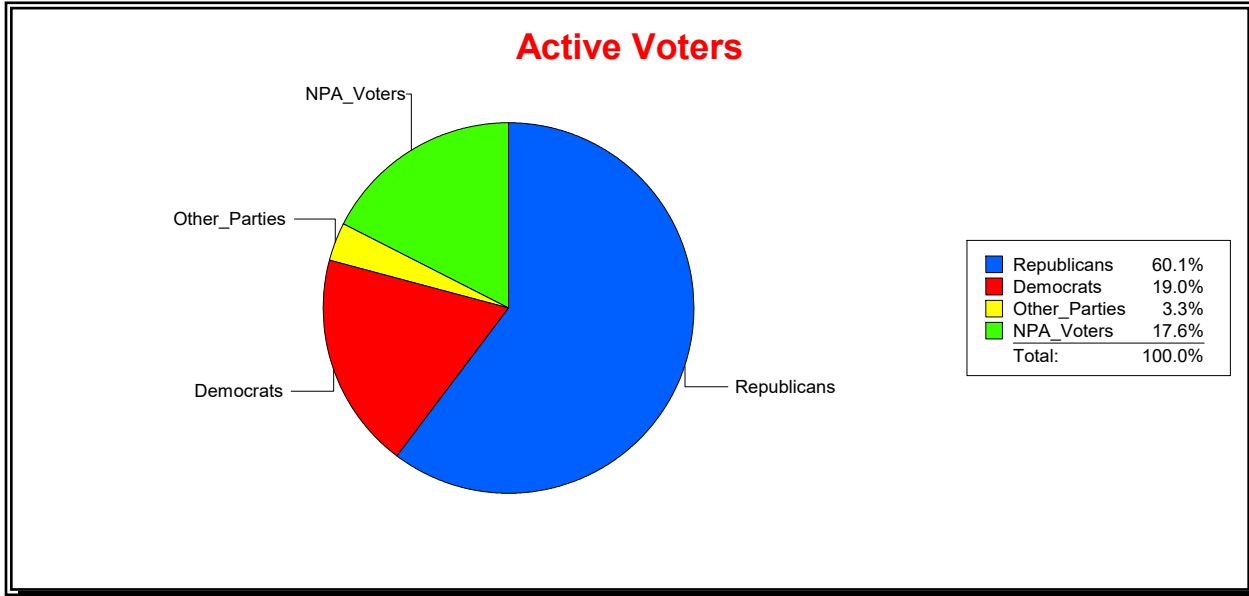

Date 5/12/2026

Time 10:57 AM

Graphs of District Registration

Active Registered Voters

Inactive Voters

District	Total	Dems	Reps	NonP	Other	Total	Dems	Reps	NonP	Other
State Representative - Dist 20	28,646	5,429	17,230	5,036	951	4,682	1,105	1,851	1,622	104