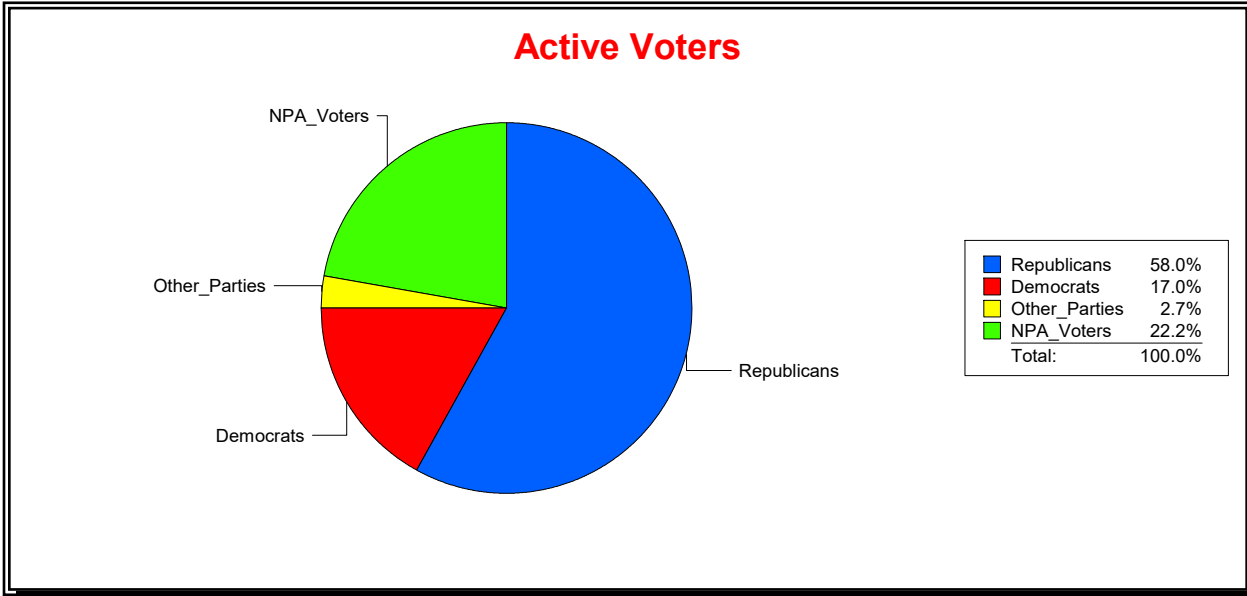

Vicky Oakes

Supervisor of Elections

St Johns County, FL

Date 5/12/2026

Time 10:57 AM

Graphs of District Registration

Active Registered Voters

Inactive Voters

District	Total	Dems	Reps	NonP	Other	Total	Dems	Reps	NonP	Other
County Commission - Dist 4	46,454	7,917	26,949	10,328	1,260	5,084	1,021	2,102	1,823	138