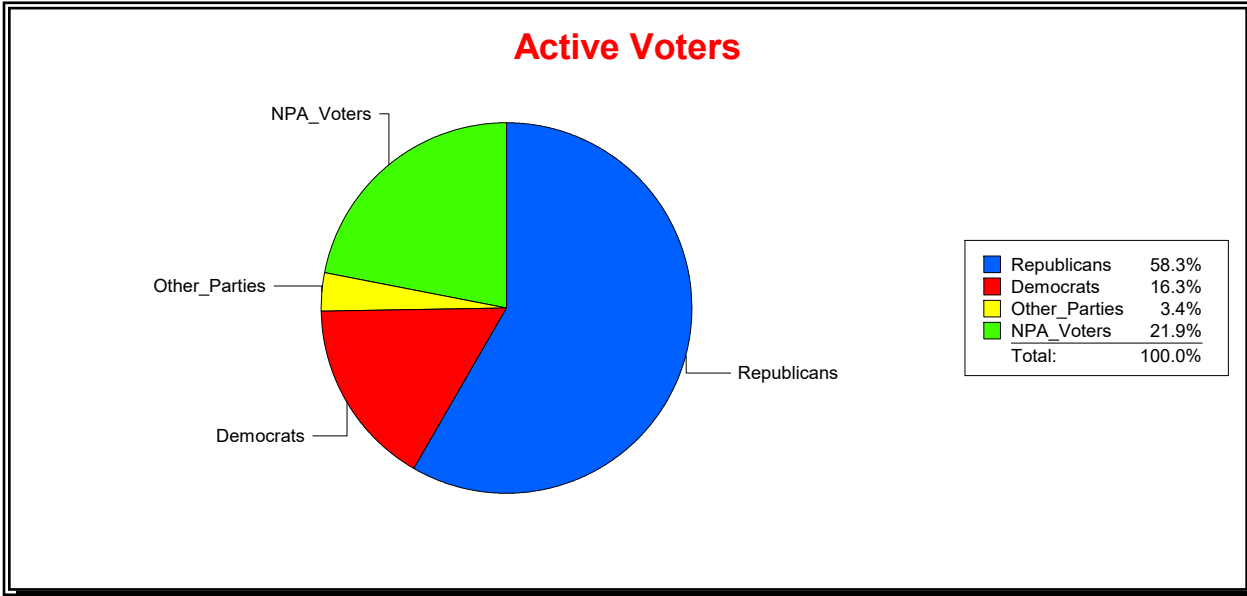

Vicky Oakes

Supervisor of Elections

St Johns County, FL

Date 5/12/2026

Time 10:57 AM

Graphs of District Registration

Active Registered Voters

Inactive Voters

District	Total	Dems	Reps	NonP	Other	Total	Dems	Reps	NonP	Other
Rivers Edge CDD	3,375	551	1,969	739	116	278	53	104	110	11