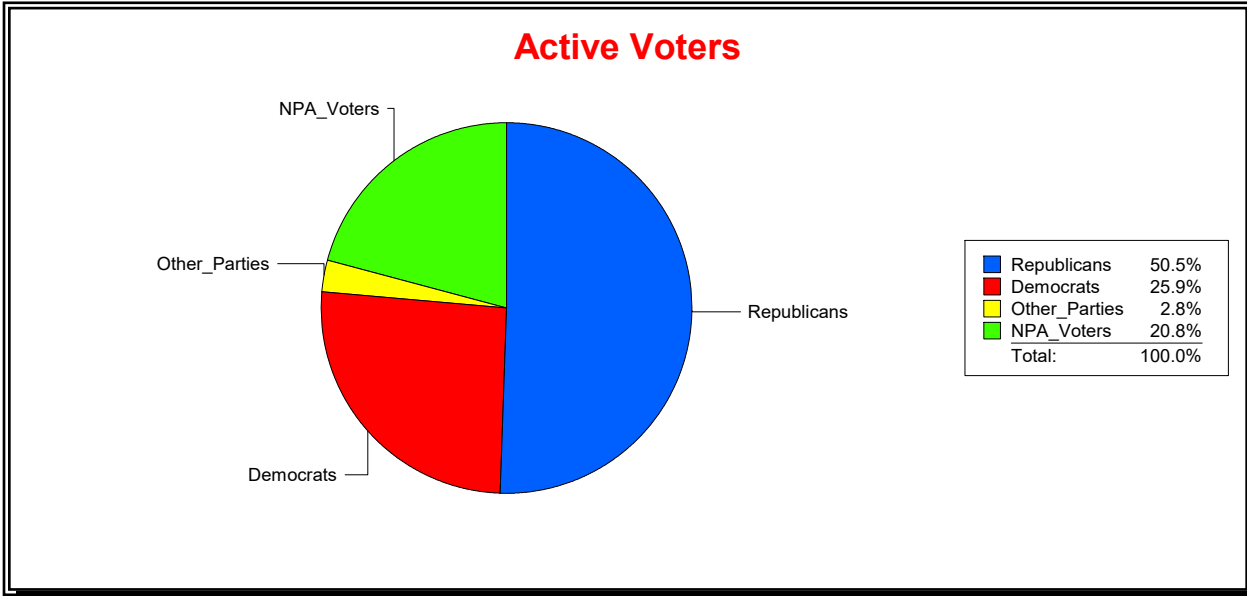

Vicky Oakes

Supervisor of Elections

St Johns County, FL

Date 5/12/2026

Time 10:57 AM

Graphs of District Registration

Active Registered Voters

Inactive Voters

District	Total	Dems	Reps	NonP	Other	Total	Dems	Reps	NonP	Other
St Augustine Beach	5,352	1,388	2,702	1,112	150	704	184	256	244	20