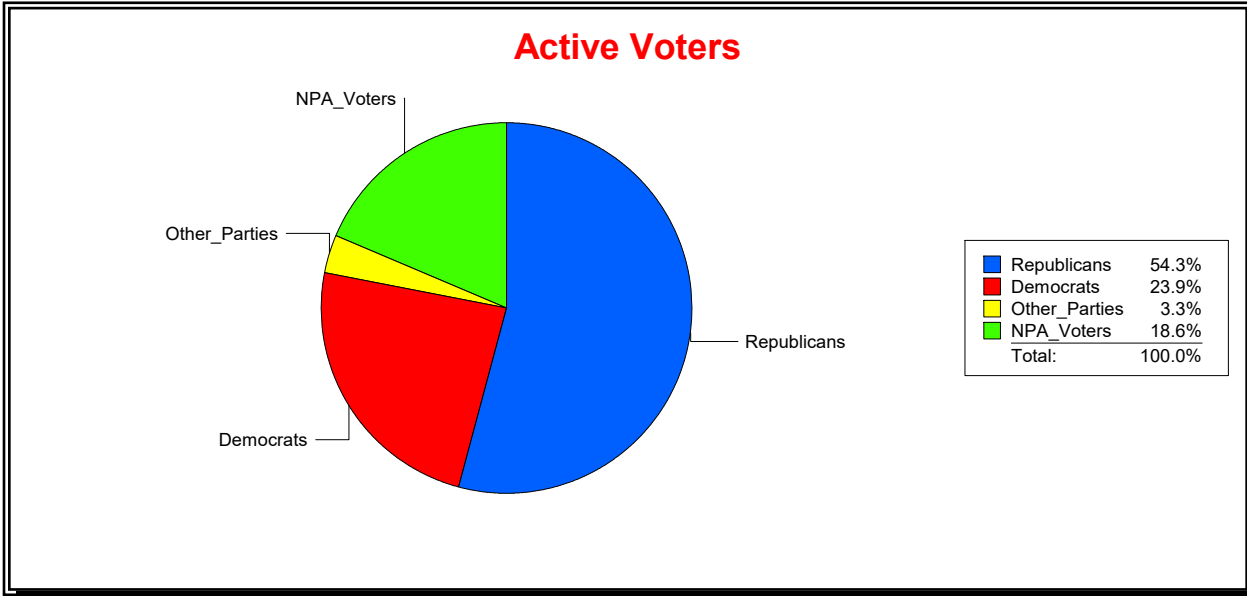

Date 5/12/2026

Time 10:57 AM

Graphs of District Registration

Active Registered Voters

Inactive Voters

District	Total	Dems	Reps	NonP	Other	Total	Dems	Reps	NonP	Other
County Commission - Dist 3	43,881	10,471	23,816	8,141	1,453	7,046	1,957	2,508	2,398	183