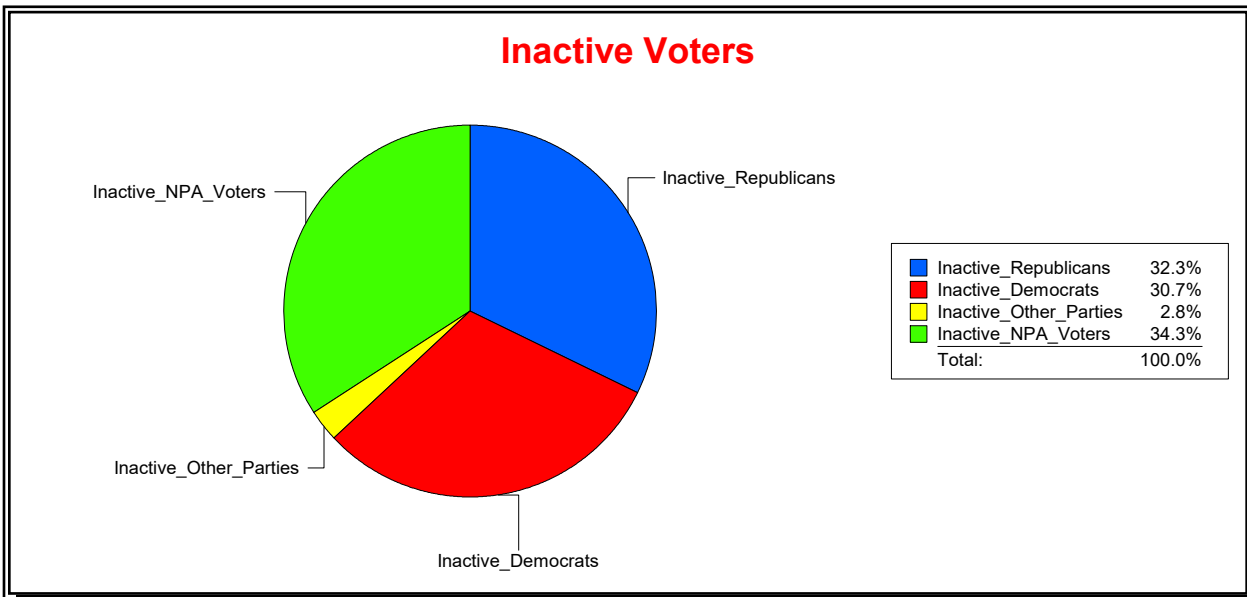

Vicky Oakes

Supervisor of Elections

St Johns County, FL

Date 5/12/2026

Time 10:57 AM

Graphs of District Registration

Active Registered Voters

Inactive Voters

District	Total	Dems	Reps	NonP	Other	Total	Dems	Reps	NonP	Other
State Representative - Dist 19	44,603	12,235	22,148	8,719	1,501	7,747	2,376	2,499	2,656	216