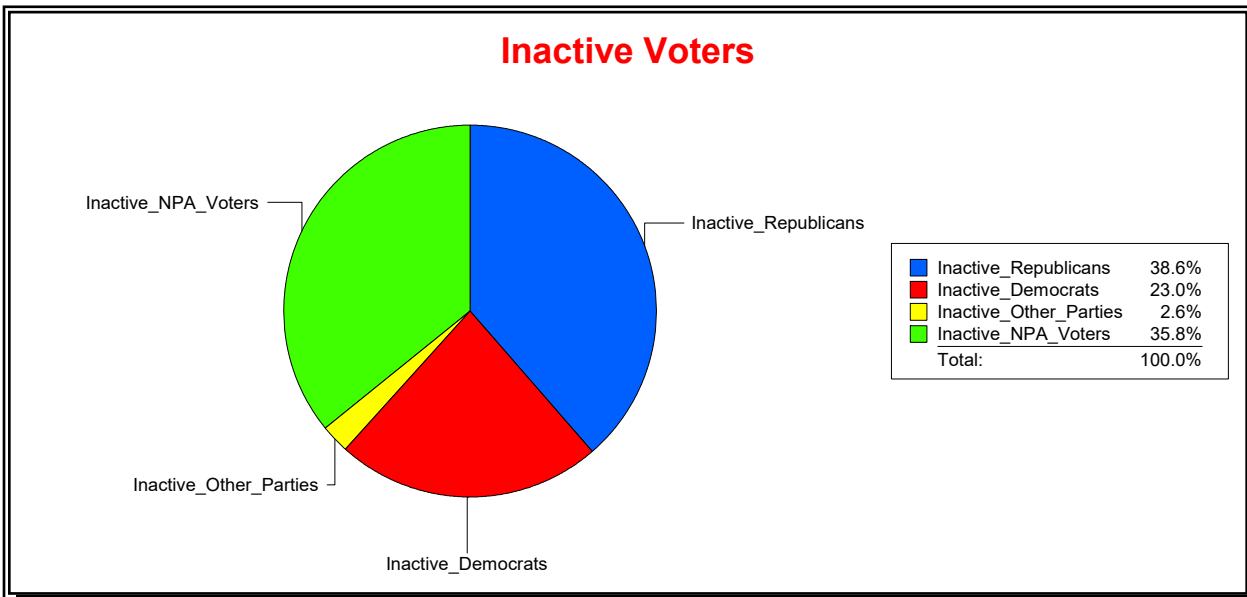

Vicky Oakes

Supervisor of Elections

St Johns County, FL

Date 5/12/2026

Time 10:57 AM

Graphs of District Registration

Active Registered Voters

Inactive Voters

District	Total	Dems	Reps	NonP	Other	Total	Dems	Reps	NonP	Other
St Johns County	219,985	42,599	124,682	45,712	6,992	28,928	6,658	11,175	10,352	743