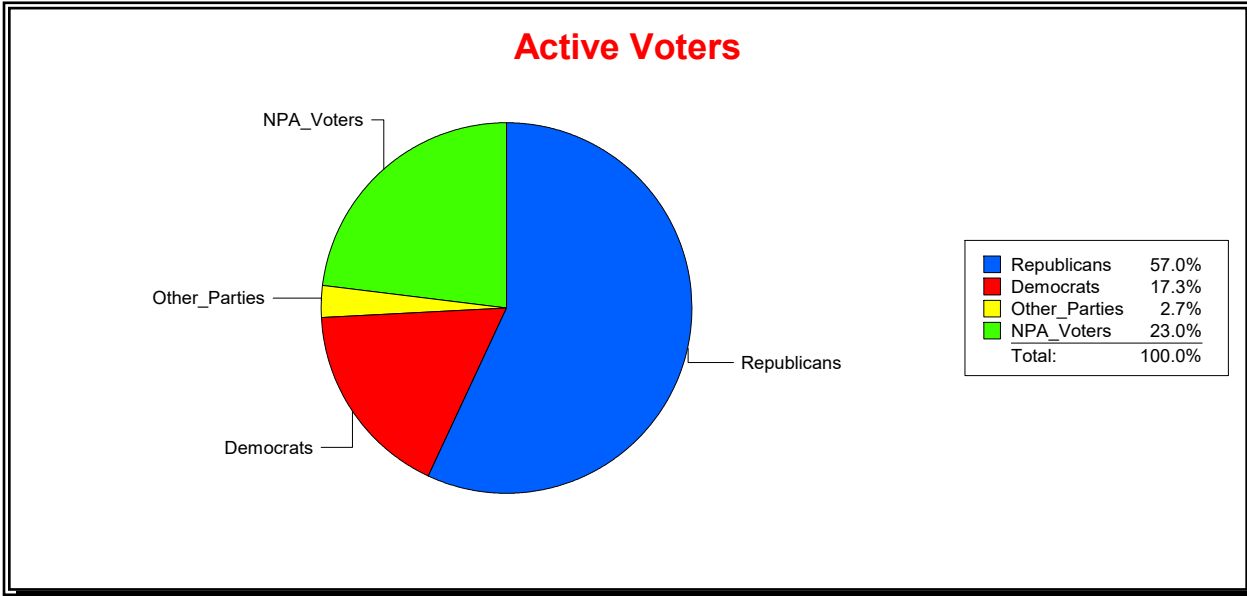

Date 5/12/2026

Time 10:57 AM

Graphs of District Registration

Active Registered Voters

Inactive Voters

District	Total	Dems	Reps	NonP	Other	Total	Dems	Reps	NonP	Other
Southaven CDD	790	137	450	182	21	71	15	27	25	4