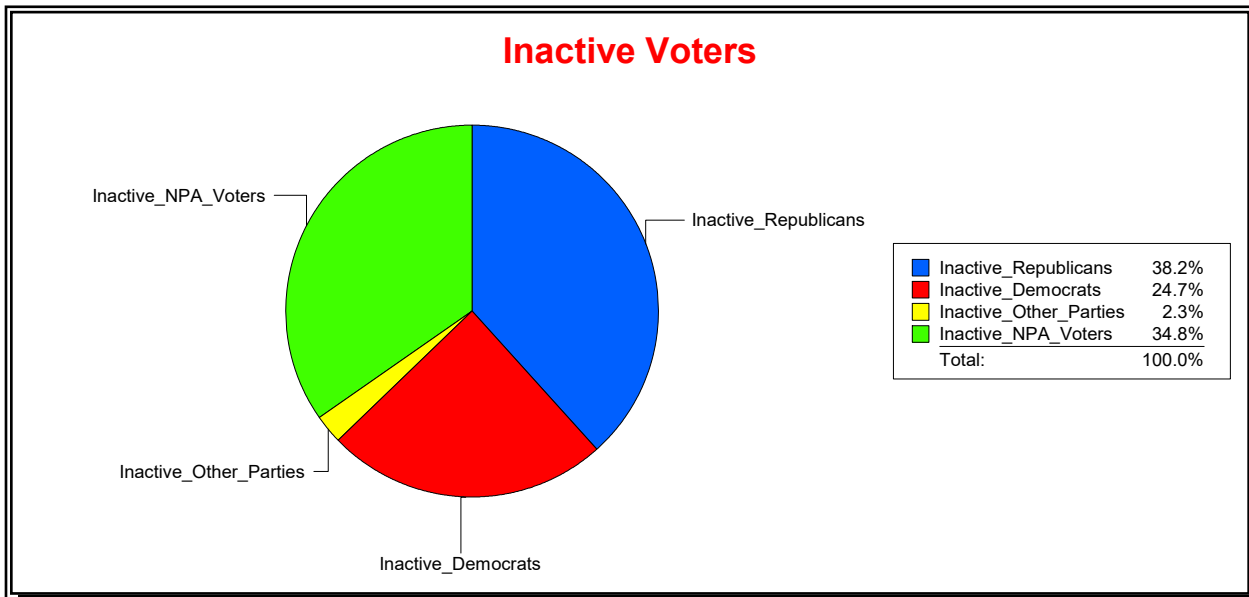

Vicky Oakes

Supervisor of Elections

St Johns County, FL

Date 5/12/2026

Time 10:57 AM

Graphs of District Registration

Active Registered Voters

Inactive Voters

District	Total	Dems	Reps	NonP	Other	Total	Dems	Reps	NonP	Other
US Congress - Dist 6	31,625	6,828	18,104	5,735	958	4,868	1,200	1,861	1,694	113