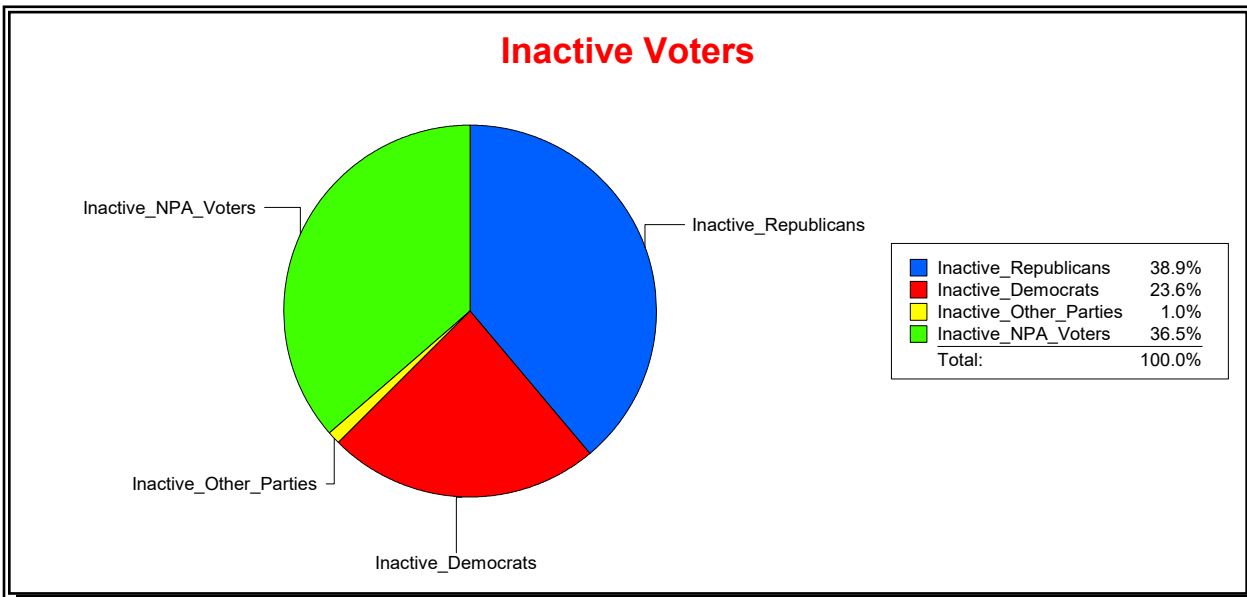

Vicky Oakes

Supervisor of Elections

St Johns County, FL

Date 5/12/2026

Time 10:57 AM

Graphs of District Registration

Active Registered Voters

Inactive Voters

District	Total	Dems	Reps	NonP	Other	Total	Dems	Reps	NonP	Other
Marshall Creek CDD	2,653	446	1,544	588	75	296	70	115	108	3