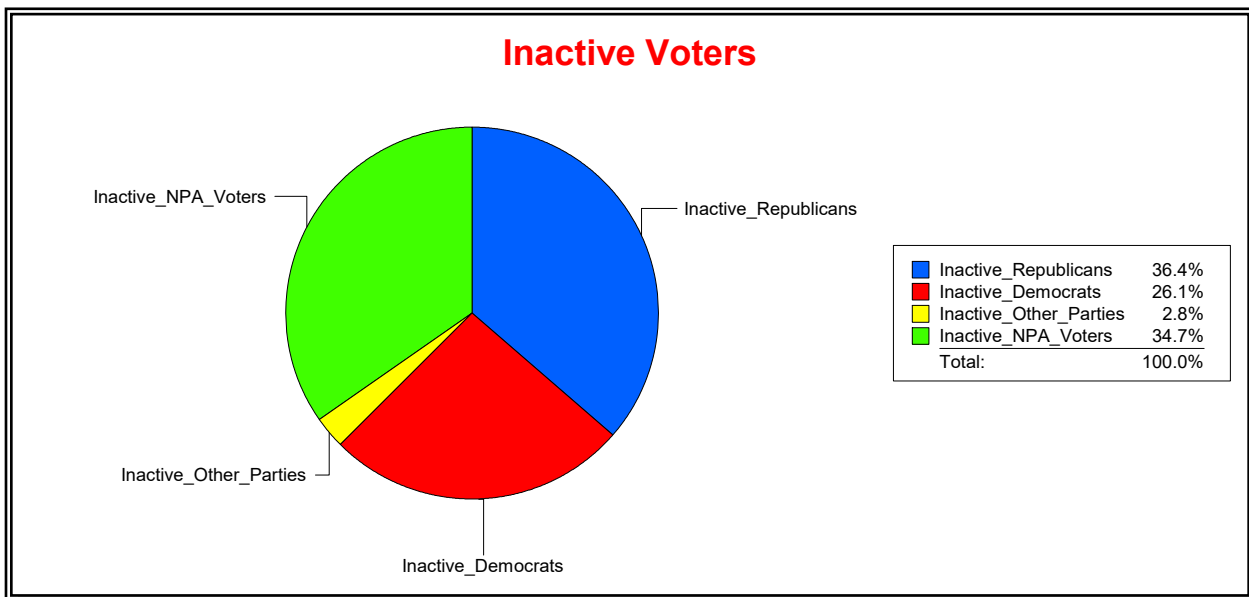

Vicky Oakes

Supervisor of Elections

St Johns County, FL

Date 5/12/2026

Time 10:57 AM

Graphs of District Registration

Active Registered Voters

Inactive Voters

District	Total	Dems	Reps	NonP	Other	Total	Dems	Reps	NonP	Other
St Augustine Beach	5,352	1,388	2,702	1,112	150	704	184	256	244	20