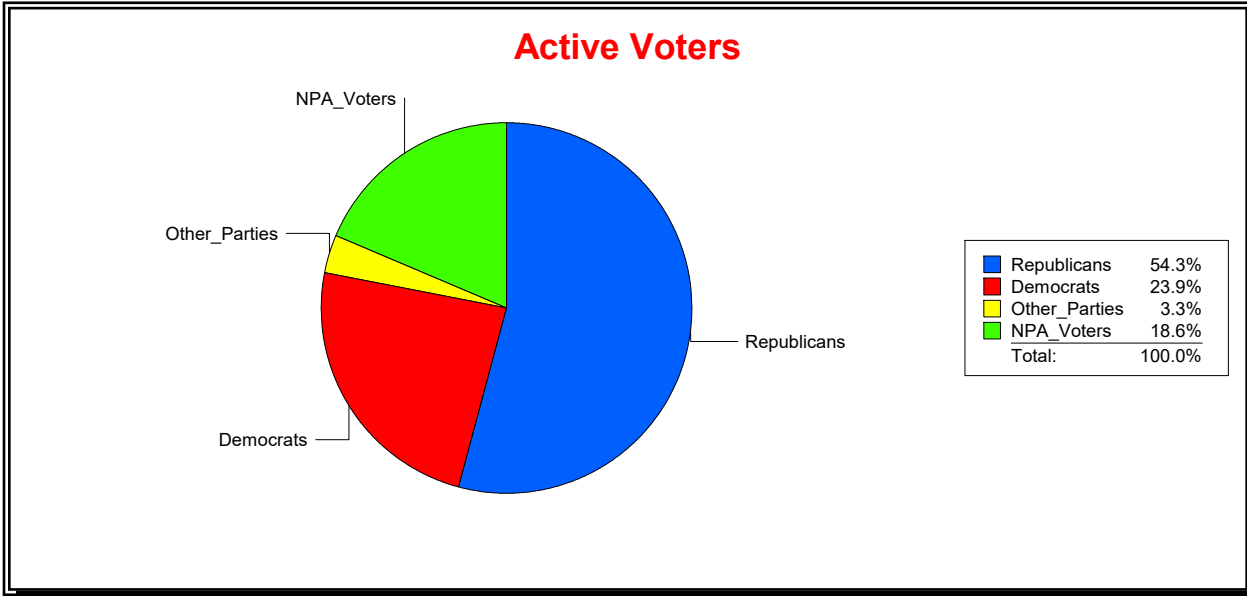

Vicky Oakes

Supervisor of Elections

St Johns County, FL

Date 5/12/2026

Time 10:57 AM

Graphs of District Registration

Active Registered Voters

Inactive Voters

District	Total	Dems	Reps	NonP	Other	Total	Dems	Reps	NonP	Other
School Board - Dist 3	43,881	10,471	23,816	8,141	1,453	7,046	1,957	2,508	2,398	183