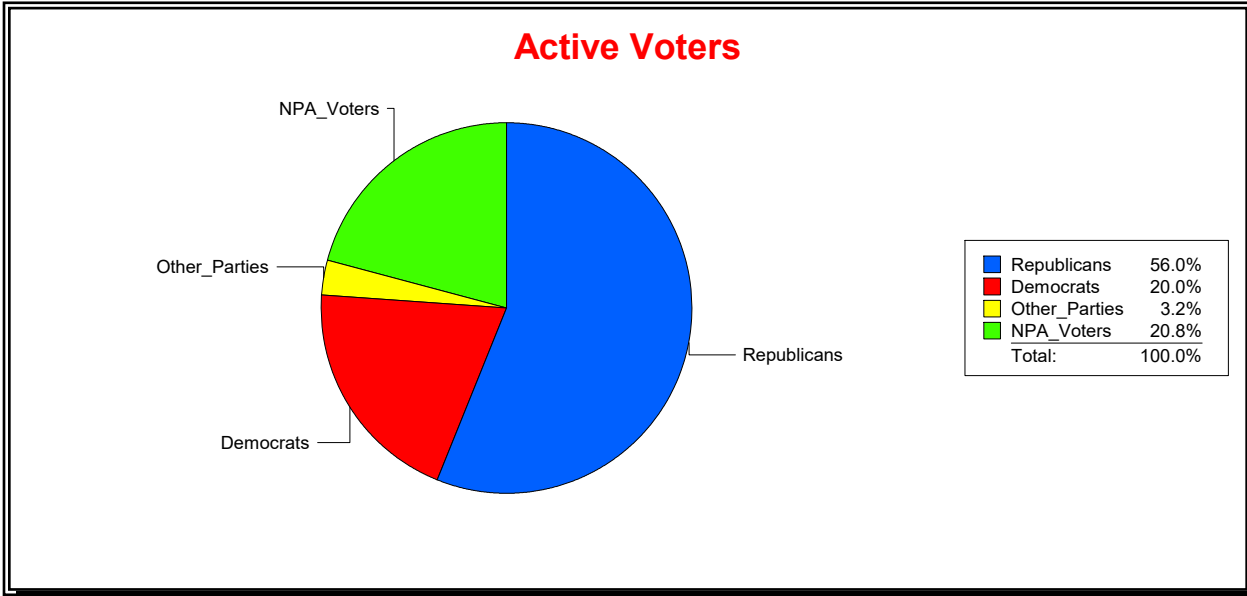

Vicky Oakes

Supervisor of Elections

St Johns County, FL

Date 5/12/2026

Time 10:57 AM

Graphs of District Registration

Active Registered Voters

Inactive Voters

District	Total	Dems	Reps	NonP	Other	Total	Dems	Reps	NonP	Other
State Senate - Dist 7	235,430	47,115	131,836	48,957	7,522	31,611	7,486	12,013	11,289	823