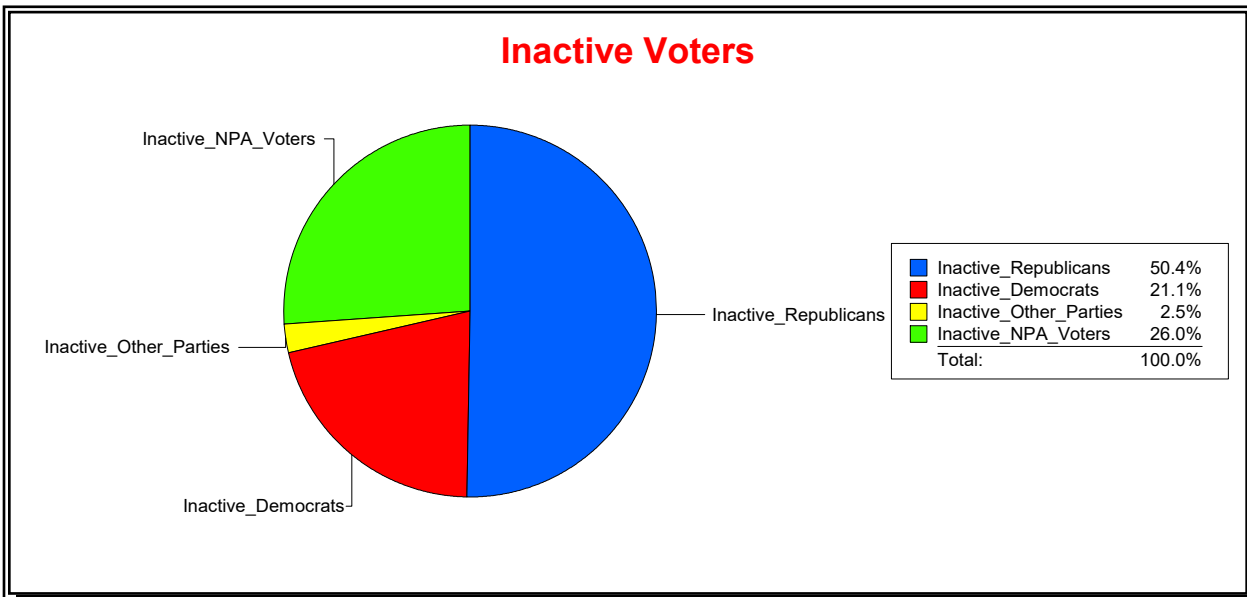

Date 5/12/2026

Time 10:57 AM

Graphs of District Registration

Active Registered Voters

Inactive Voters

District	Total	Dems	Reps	NonP	Other	Total	Dems	Reps	NonP	Other
Ponte Vedra MSD	3,220	470	2,057	614	79	361	76	182	94	9