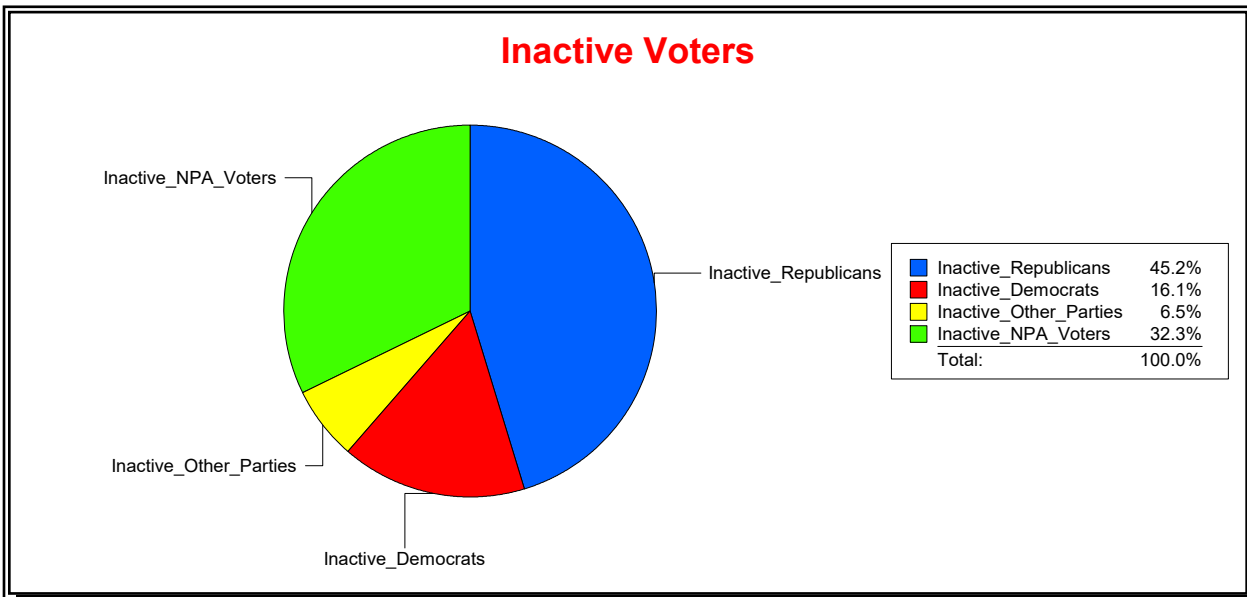

Vicky Oakes

Supervisor of Elections

St Johns County, FL

Date 5/12/2026

Time 10:57 AM

Graphs of District Registration

Active Registered Voters

Inactive Voters

District	Total	Dems	Reps	NonP	Other	Total	Dems	Reps	NonP	Other
Grand Oaks CDD	770	139	425	169	37	31	5	14	10	2