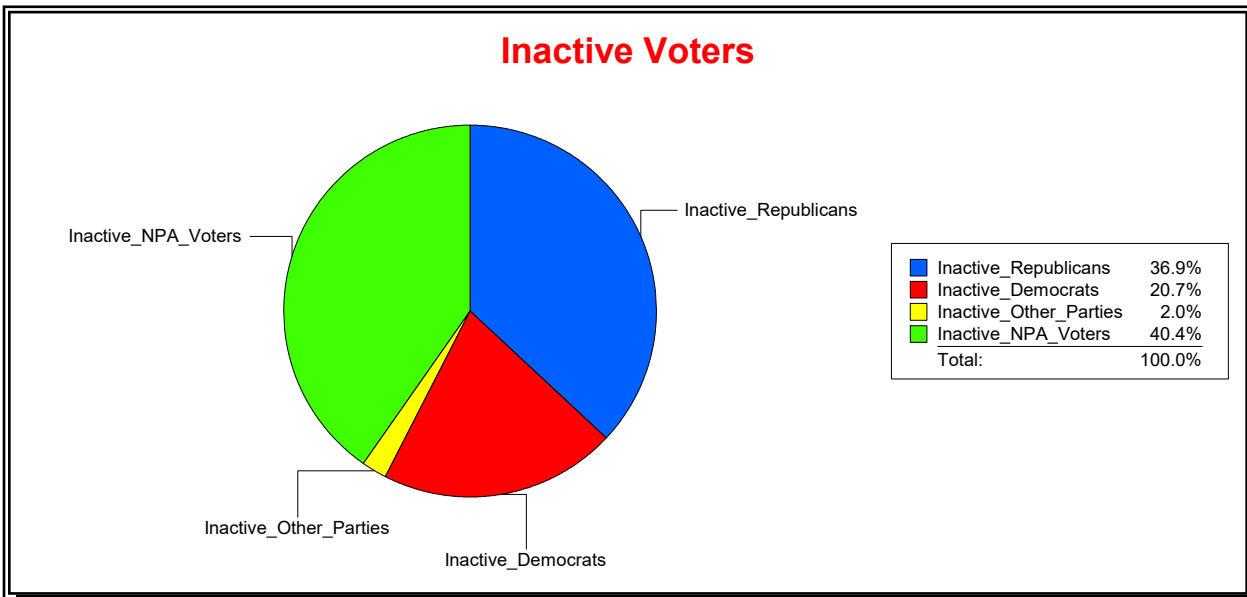

Vicky Oakes

Supervisor of Elections

St Johns County, FL

Date 5/12/2026

Time 10:57 AM

Graphs of District Registration

Active Registered Voters

Inactive Voters

District	Total	Dems	Reps	NonP	Other	Total	Dems	Reps	NonP	Other
Brandy Creek CDD	1,256	276	626	317	37	198	41	73	80	4