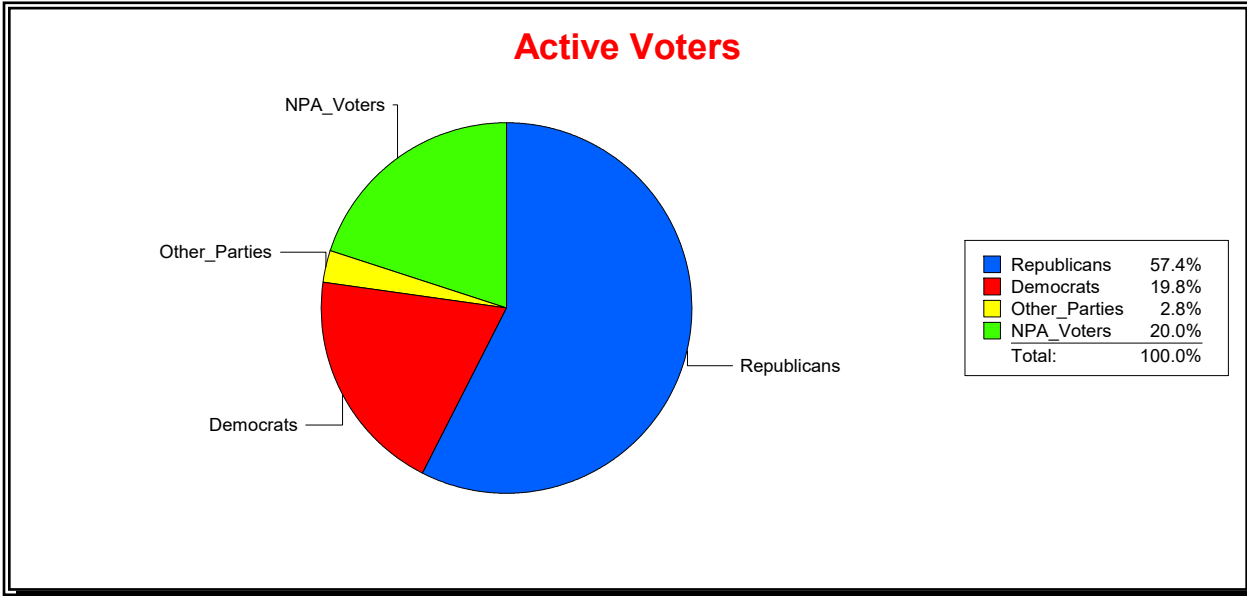

Vicky Oakes

Supervisor of Elections

St Johns County, FL

Date 5/12/2026

Time 10:57 AM

Graphs of District Registration

Active Registered Voters

Inactive Voters

District	Total	Dems	Reps	NonP	Other	Total	Dems	Reps	NonP	Other
Sweetwater Creek CDD	1,533	303	880	307	43	163	38	51	69	5