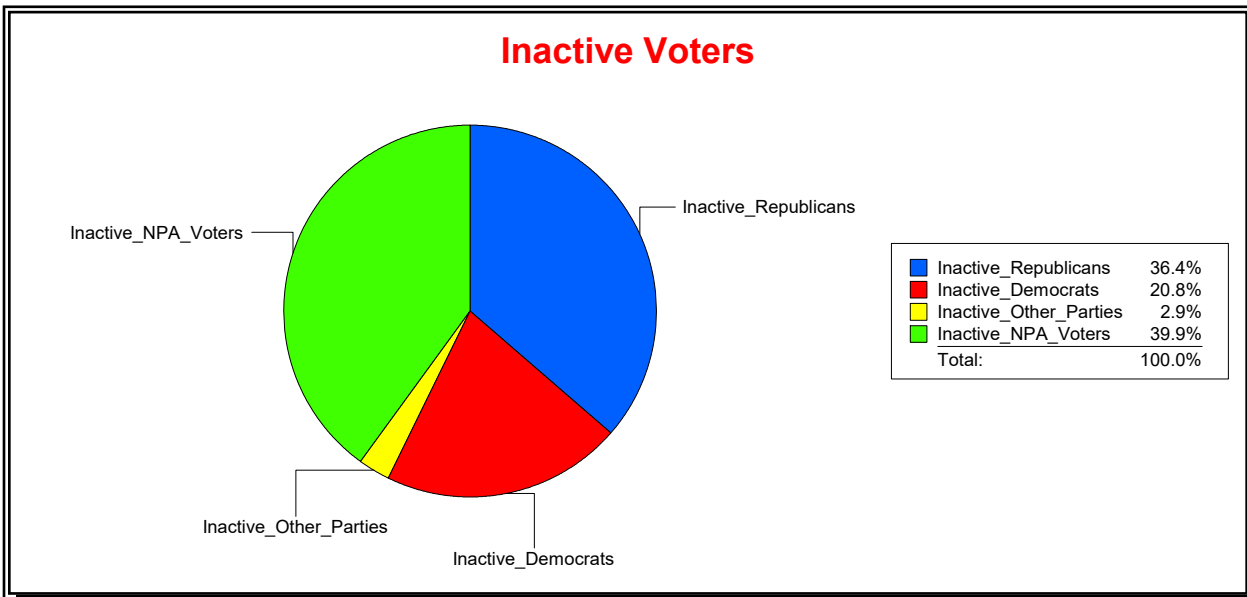

Vicky Oakes

Supervisor of Elections

St Johns County, FL

Date 5/12/2026

Time 10:57 AM

Graphs of District Registration

Active Registered Voters

Inactive Voters

District	Total	Dems	Reps	NonP	Other	Total	Dems	Reps	NonP	Other
Aberdeen CDD	3,499	699	1,792	891	117	582	121	212	232	17