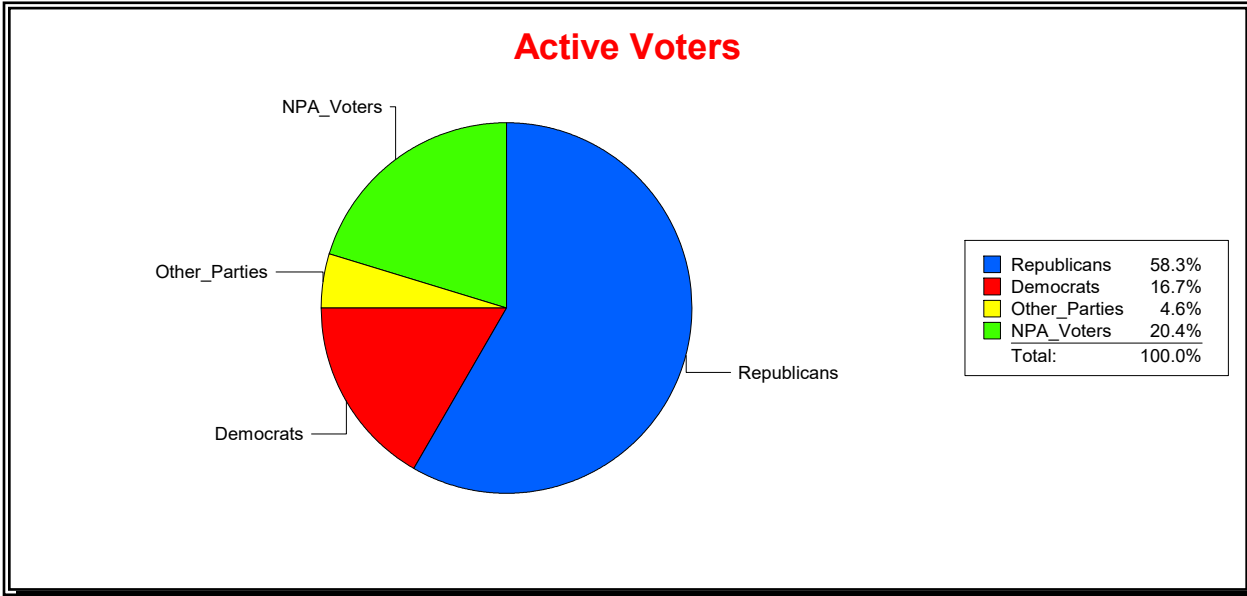

Vicky Oakes

Supervisor of Elections

St Johns County, FL

Date 5/12/2026

Time 10:57 AM

Graphs of District Registration

Active Registered Voters

Inactive Voters

District	Total	Dems	Reps	NonP	Other	Total	Dems	Reps	NonP	Other
Six Mile Creek CDD	3,135	524	1,827	640	144	225	39	91	88	7