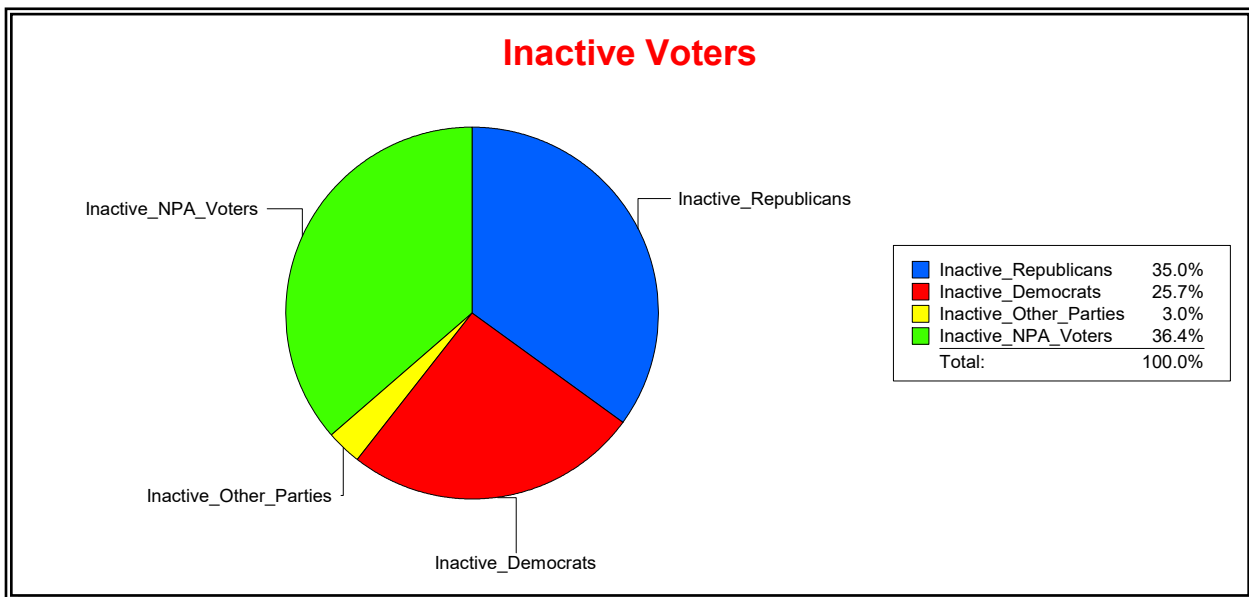

Vicky Oakes

Supervisor of Elections

St Johns County, FL

Date 5/12/2026

Time 10:57 AM

Graphs of District Registration

Active Registered Voters

Inactive Voters

District	Total	Dems	Reps	NonP	Other	Total	Dems	Reps	NonP	Other
School Board - Dist 5	47,840	11,107	24,867	10,154	1,712	7,002	1,798	2,449	2,547	208