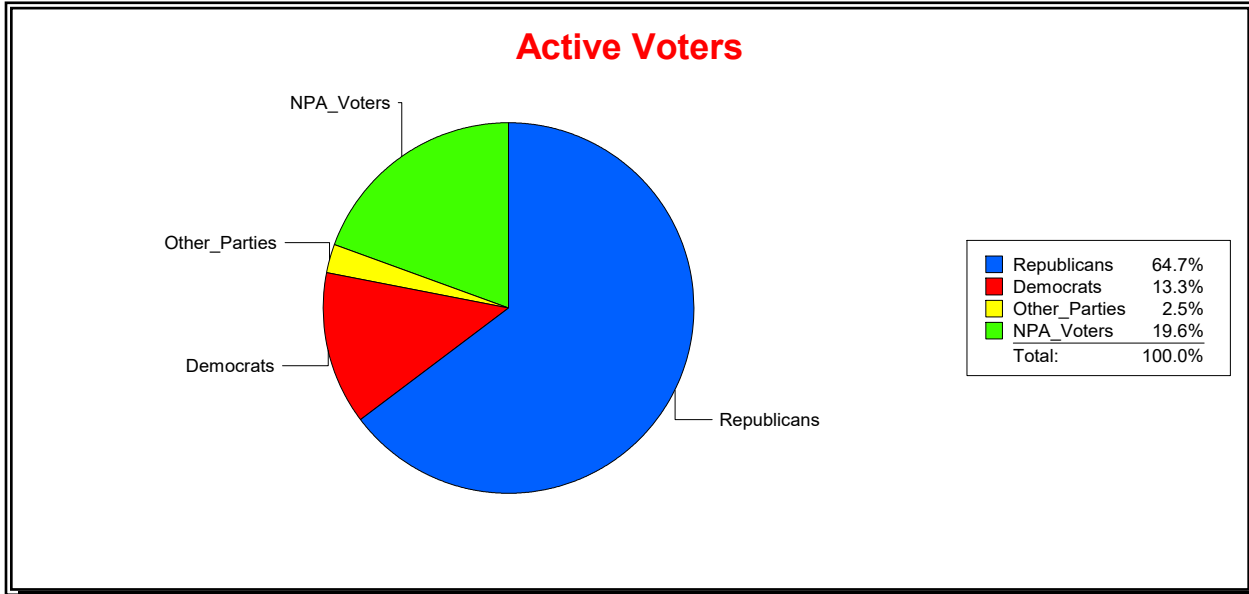

Vicky Oakes

Supervisor of Elections

St Johns County, FL

Date 5/12/2026

Time 10:57 AM

Graphs of District Registration

Active Registered Voters

Inactive Voters

District	Total	Dems	Reps	NonP	Other	Total	Dems	Reps	NonP	Other
Sampson Creek CDD	1,931	256	1,249	378	48	219	41	107	68	3