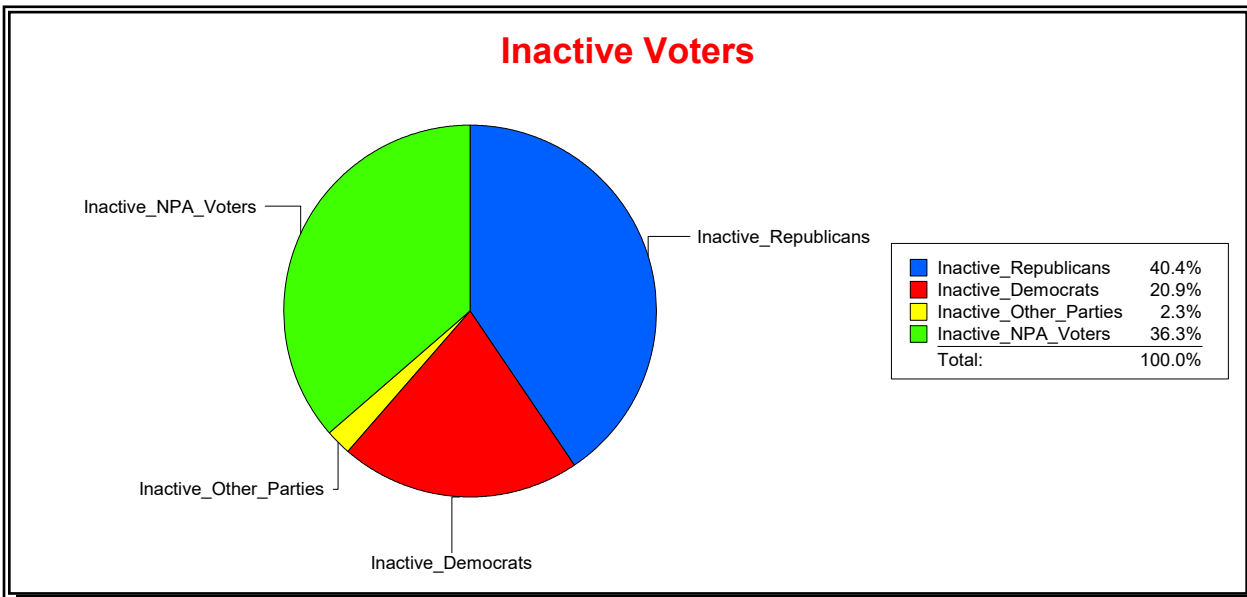

District	Total	Dems	Reps	NonP	Other	Total	Dems	Reps	NonP	Other
St. Johns County	235,600	47,170	131,907	48,988	7,535	31,645	7,497	12,027	11,298	823

Vicky Oakes

Supervisor of Elections

St Johns County, FL

Date 5/12/2026

Time 10:57 AM

Graphs of District Registration

Active Registered Voters

Inactive Voters

District	Total	Dems	Reps	NonP	Other	Total	Dems	Reps	NonP	Other
County Commission - Dist 1	45,370	8,151	26,189	9,702	1,328	5,524	1,157	2,233	2,006	128