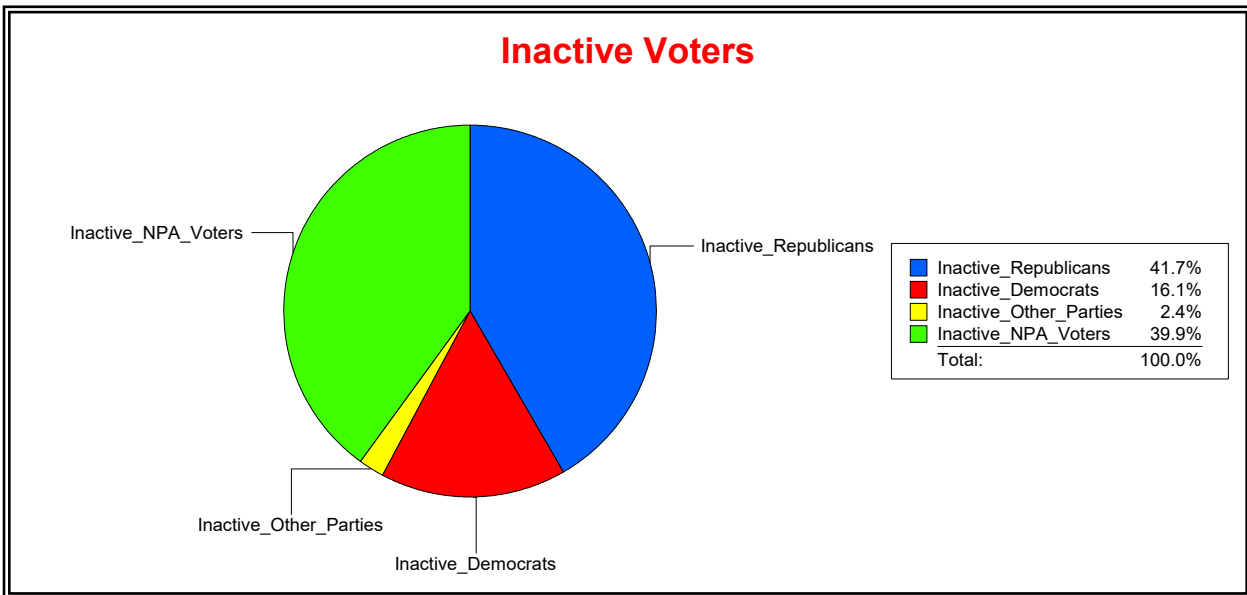

Supervisor of Elections

St Johns County, FL

Date 5/12/2026

Time 10:57 AM

Graphs of District Registration

Active Registered Voters

Inactive Voters

District	Total	Dems	Reps	NonP	Other	Total	Dems	Reps	NonP	Other
Meadow View At Twin Creeks	2,404	407	1,308	605	84	168	27	70	67	4