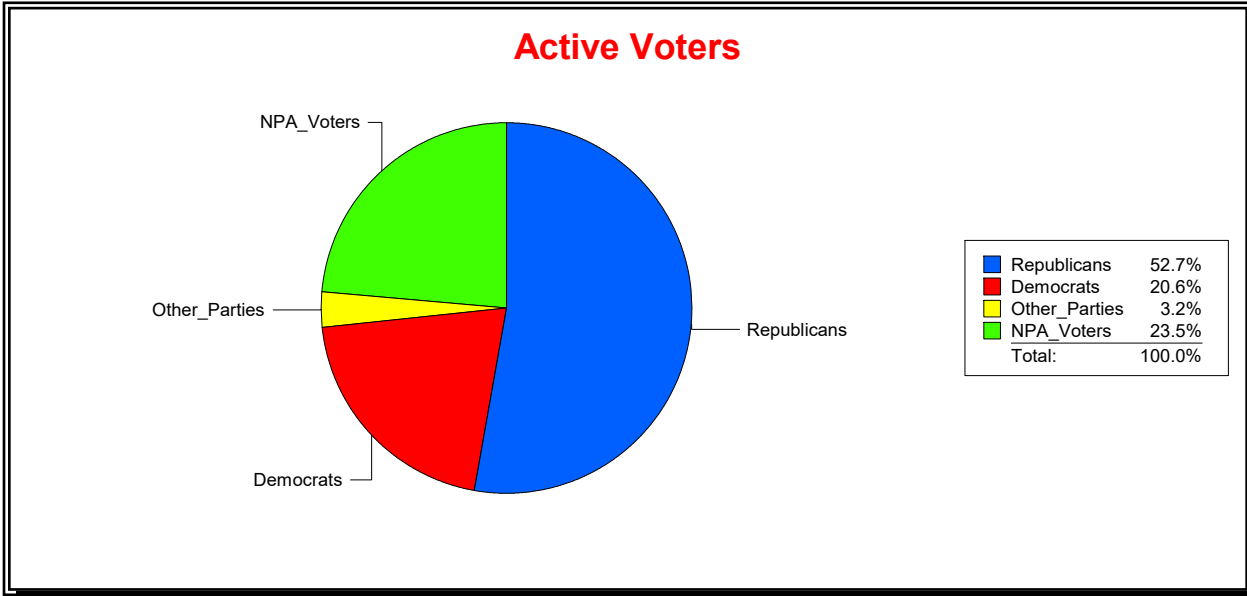

Vicky Oakes

Supervisor of Elections

St Johns County, FL

Date 5/12/2026

Time 10:57 AM

Graphs of District Registration

Active Registered Voters

Inactive Voters

District	Total	Dems	Reps	NonP	Other	Total	Dems	Reps	NonP	Other
Heritage Landing CDD	2,496	513	1,316	587	80	464	124	150	180	10