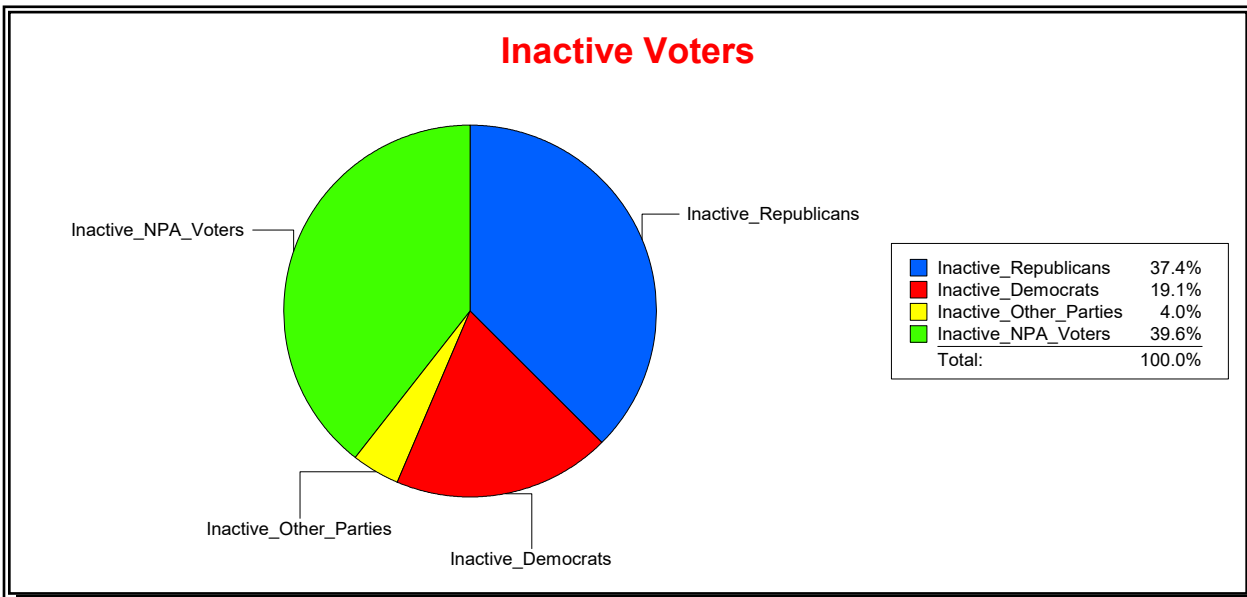

Vicky Oakes

Supervisor of Elections

St Johns County, FL

Date 5/12/2026

Time 10:57 AM

Graphs of District Registration

Active Registered Voters

Inactive Voters

District	Total	Dems	Reps	NonP	Other	Total	Dems	Reps	NonP	Other
Rivers Edge CDD	3,375	551	1,969	739	116	278	53	104	110	11