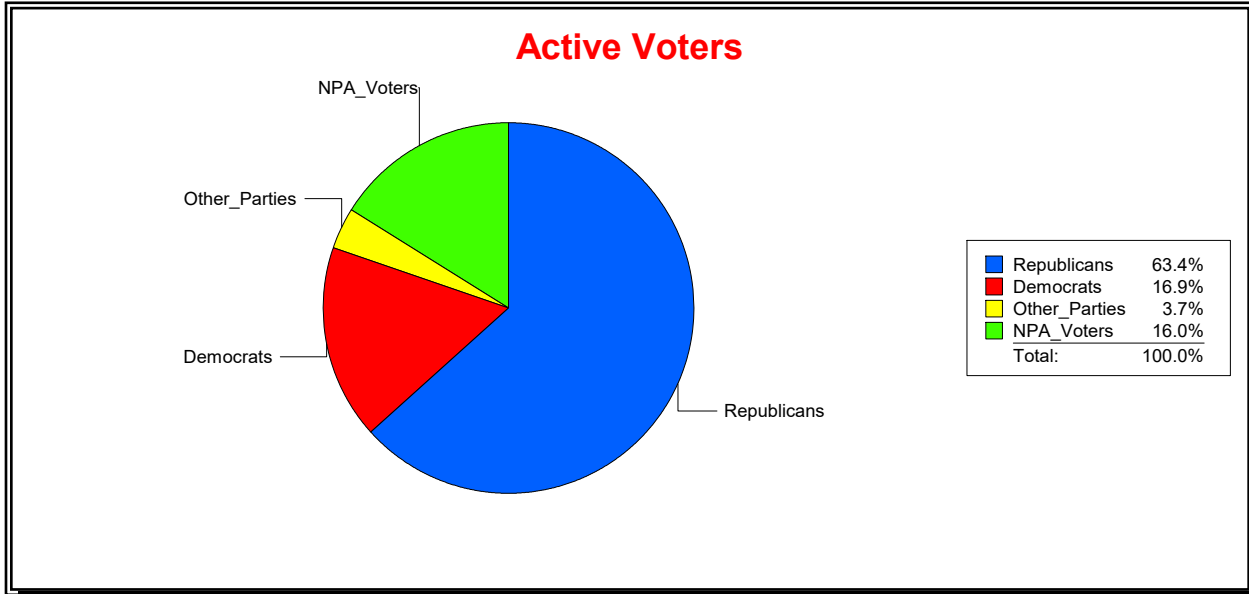

Date 5/12/2026

Time 10:57 AM

Graphs of District Registration

Active Registered Voters

Inactive Voters

District	Total	Dems	Reps	NonP	Other	Total	Dems	Reps	NonP	Other
Madeira CDD	763	129	484	122	28	46	7	24	14	1