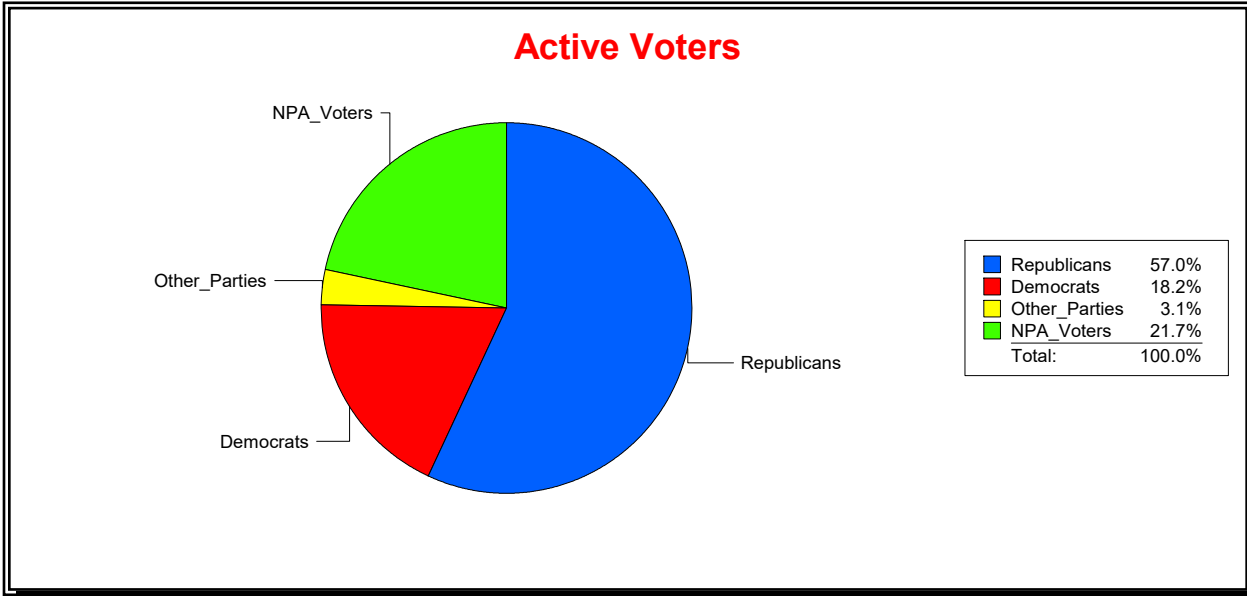

Graphs of District Registration

Active Registered Voters

Inactive Voters

District	Total	Dems	Reps	NonP	Other	Total	Dems	Reps	NonP	Other
State Representative - Dist 18	162,181	29,451	92,458	35,202	5,070	19,182	4,005	7,663	7,011	503