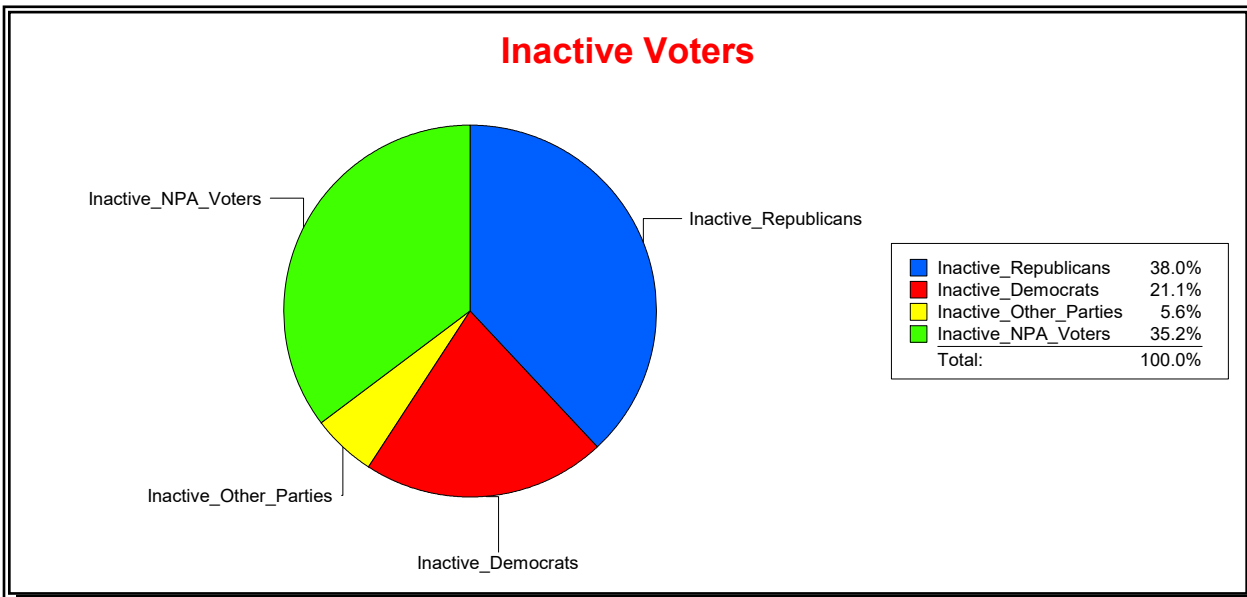

Date 5/12/2026

Time 10:57 AM

Graphs of District Registration

Active Registered Voters

Inactive Voters

District	Total	Dems	Reps	NonP	Other	Total	Dems	Reps	NonP	Other
Southaven CDD	790	137	450	182	21	71	15	27	25	4