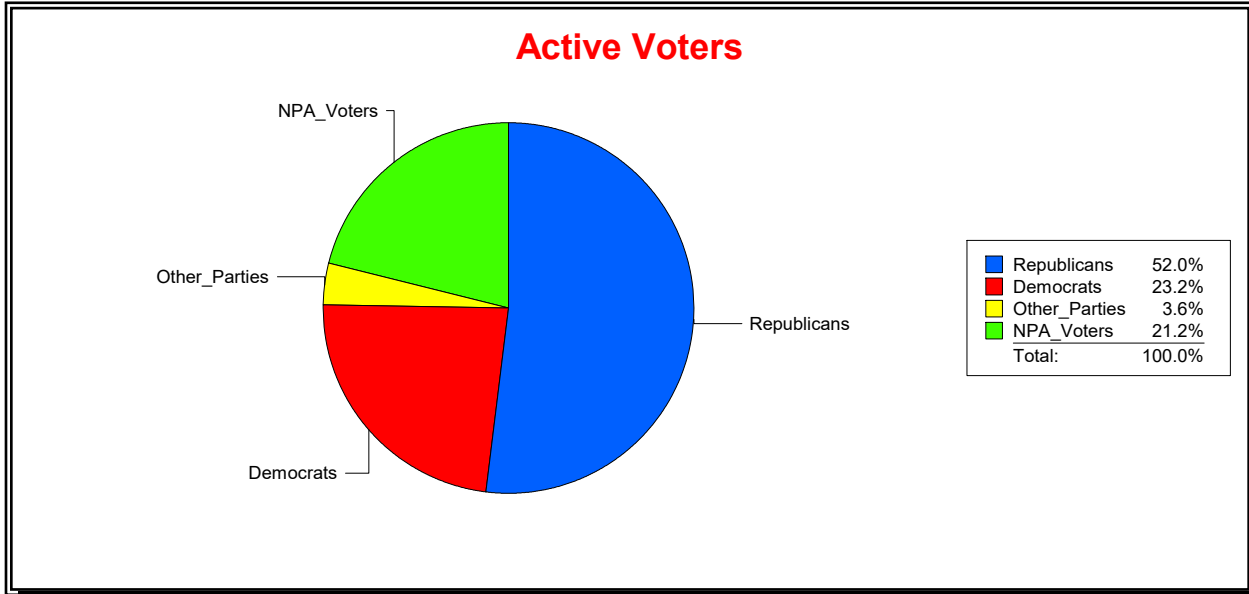

Vicky Oakes

Supervisor of Elections

St Johns County, FL

Date 5/12/2026

Time 10:57 AM

Graphs of District Registration

Active Registered Voters

Inactive Voters

District	Total	Dems	Reps	NonP	Other	Total	Dems	Reps	NonP	Other
School Board - Dist 5	47,840	11,107	24,867	10,154	1,712	7,002	1,798	2,449	2,547	208