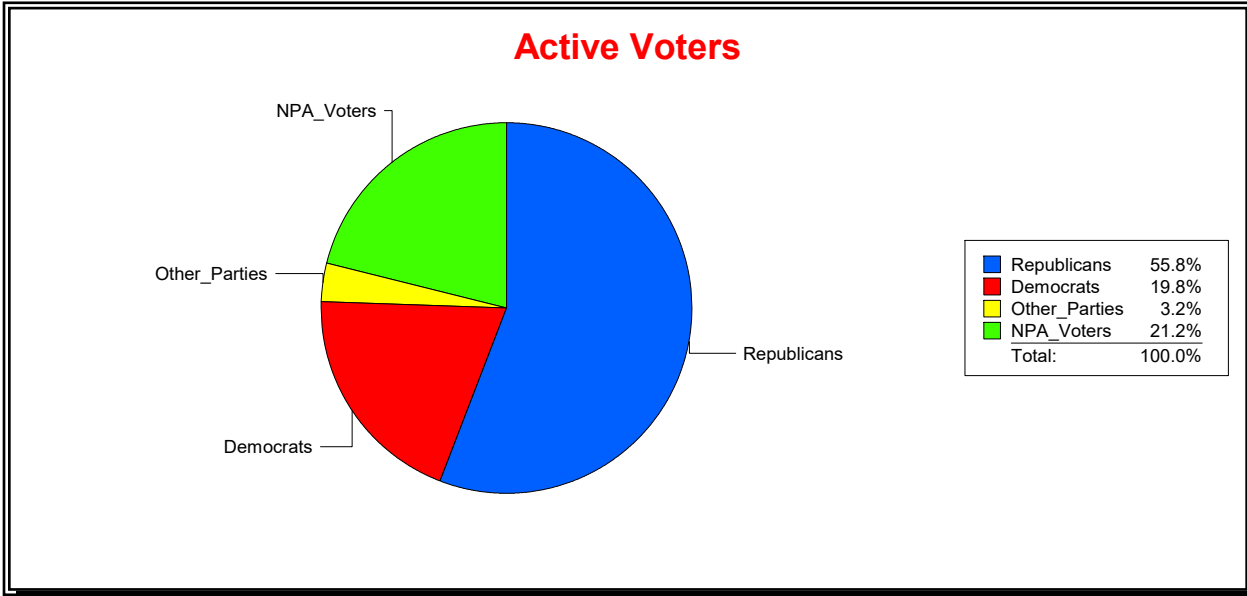

Vicky Oakes

Supervisor of Elections

St Johns County, FL

Date 5/12/2026

Time 10:57 AM

Graphs of District Registration

Active Registered Voters

Inactive Voters

District	Total	Dems	Reps	NonP	Other	Total	Dems	Reps	NonP	Other
US Congress - Dist 5	203,975	40,342	113,803	43,253	6,577	26,777	6,297	10,166	9,604	710