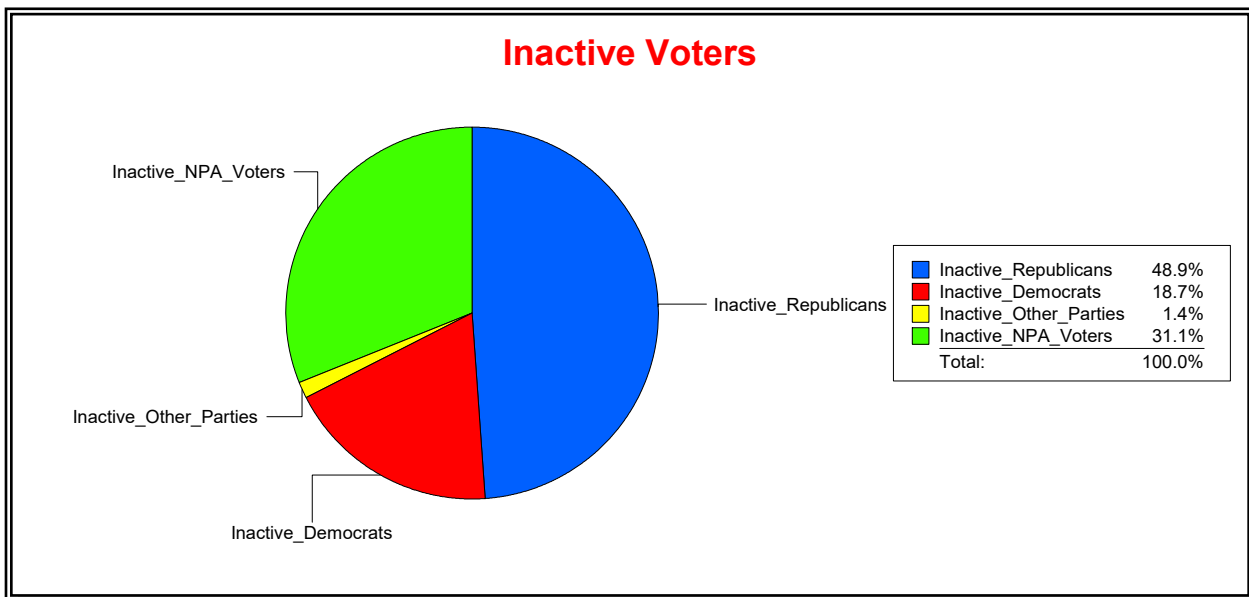

Vicky Oakes

Supervisor of Elections

St Johns County, FL

Date 5/12/2026

Time 10:57 AM

Graphs of District Registration

Active Registered Voters

Inactive Voters

District	Total	Dems	Reps	NonP	Other	Total	Dems	Reps	NonP	Other
Sampson Creek CDD	1,931	256	1,249	378	48	219	41	107	68	3