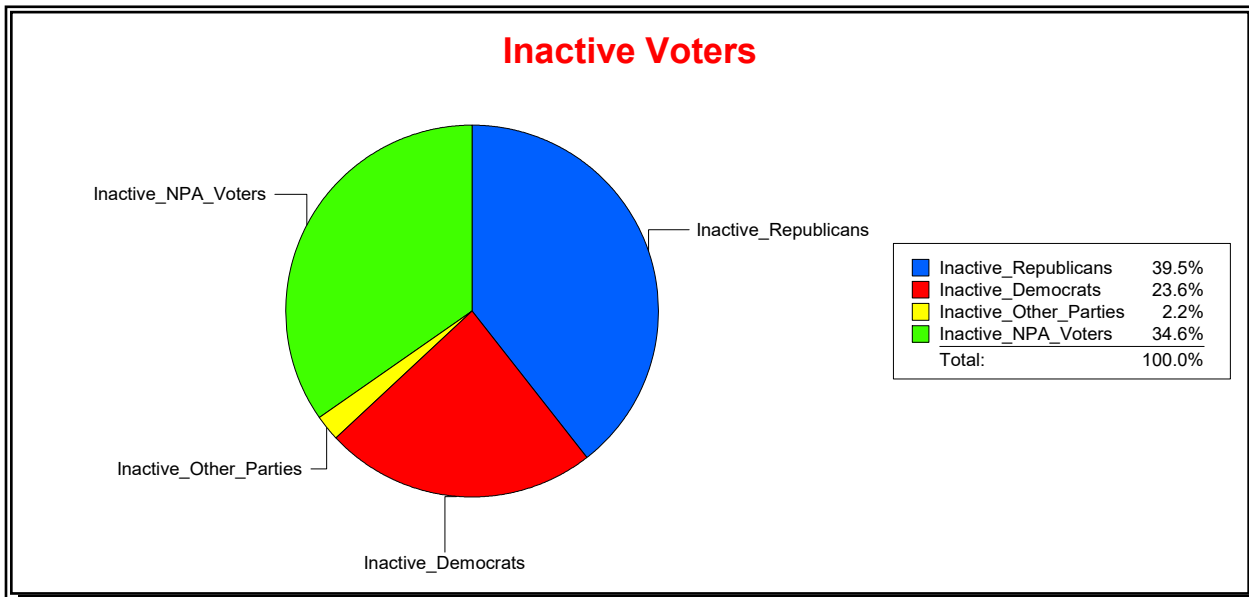

Date 5/12/2026

Time 10:57 AM

Graphs of District Registration

Active Registered Voters

Inactive Voters

District	Total	Dems	Reps	NonP	Other	Total	Dems	Reps	NonP	Other
State Representative - Dist 20	28,646	5,429	17,230	5,036	951	4,682	1,105	1,851	1,622	104