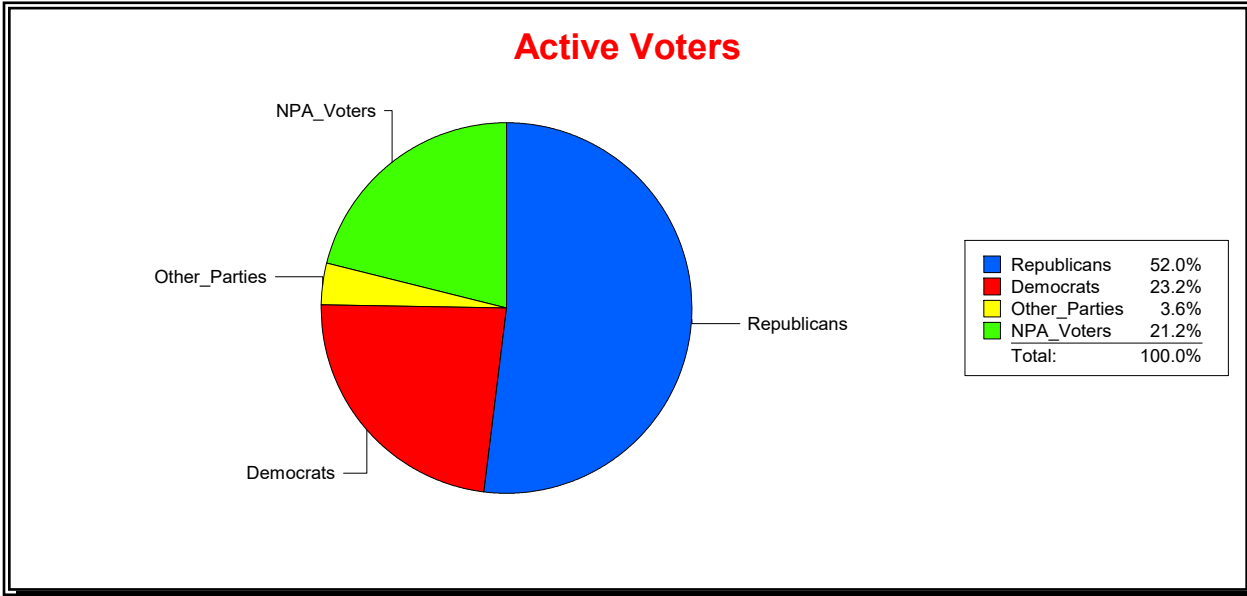

Date 5/12/2026

Time 10:57 AM

Graphs of District Registration

Active Registered Voters

Inactive Voters

District	Total	Dems	Reps	NonP	Other	Total	Dems	Reps	NonP	Other
County Commission - Dist 5	47,840	11,107	24,867	10,154	1,712	7,002	1,798	2,449	2,547	208