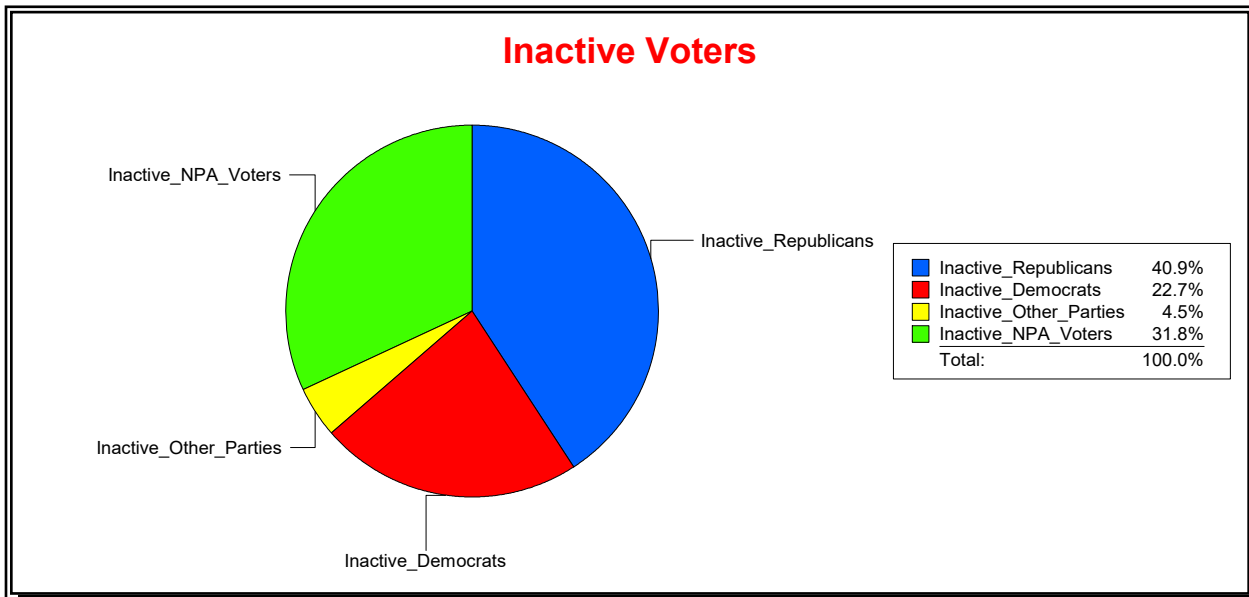

Vicky Oakes

Supervisor of Elections

St Johns County, FL

Date 5/12/2026

Time 10:57 AM

Graphs of District Registration

Active Registered Voters

Inactive Voters

District	Total	Dems	Reps	NonP	Other	Total	Dems	Reps	NonP	Other
Rivers Edge II CDD	1,292	249	759	230	54	22	5	9	7	1