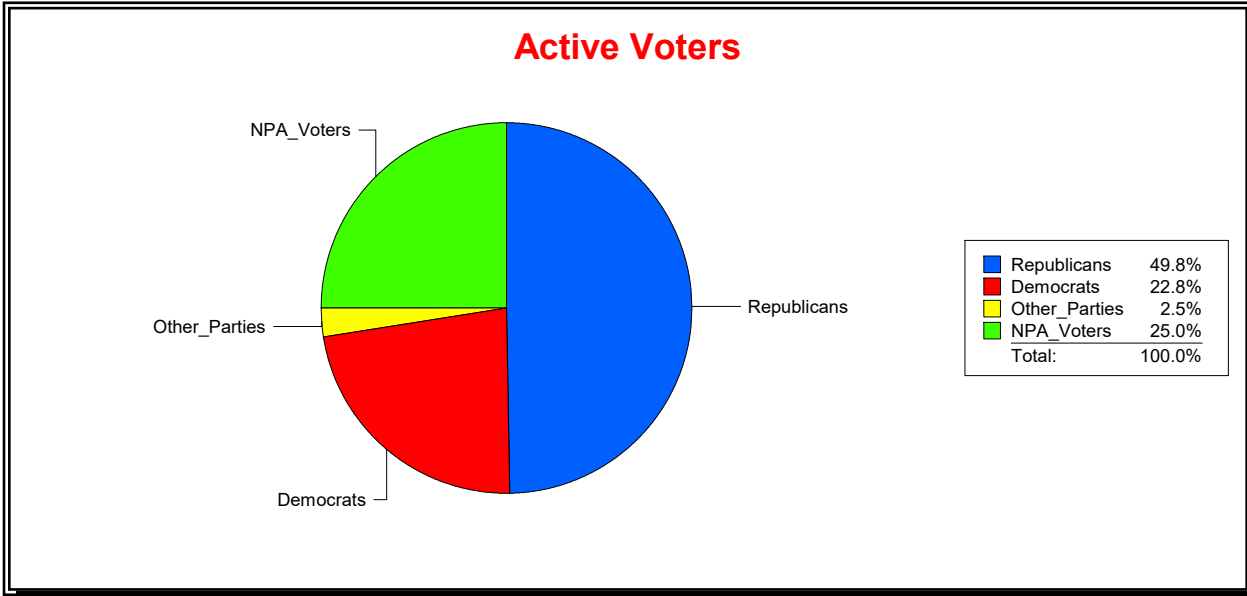

Vicky Oakes

Supervisor of Elections

St Johns County, FL

Date 5/12/2026

Time 10:57 AM

Graphs of District Registration

Active Registered Voters

Inactive Voters

District	Total	Dems	Reps	NonP	Other	Total	Dems	Reps	NonP	Other
Creekside At Twin Creeks CDD	1,014	231	505	253	25	160	38	45	72	5