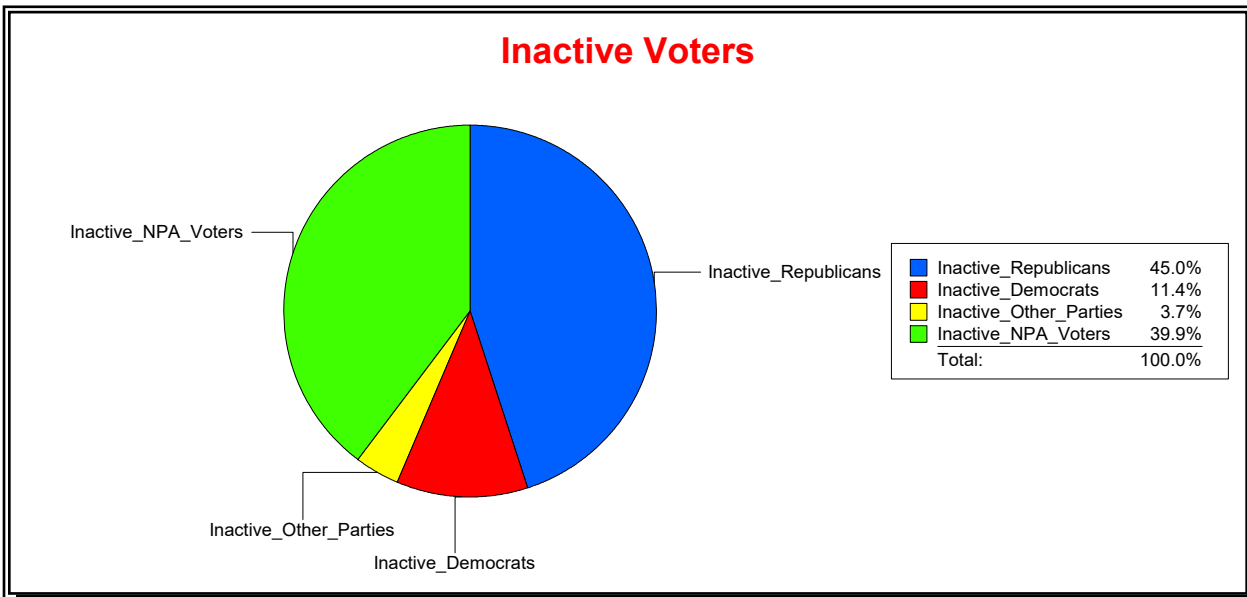

Vicky Oakes

Supervisor of Elections

St Johns County, FL

Date 5/12/2026

Time 10:57 AM

Graphs of District Registration

Active Registered Voters

Inactive Voters

District	Total	Dems	Reps	NonP	Other	Total	Dems	Reps	NonP	Other
Twin Creeks North CDD	1,861	322	1,047	411	81	271	31	122	108	10