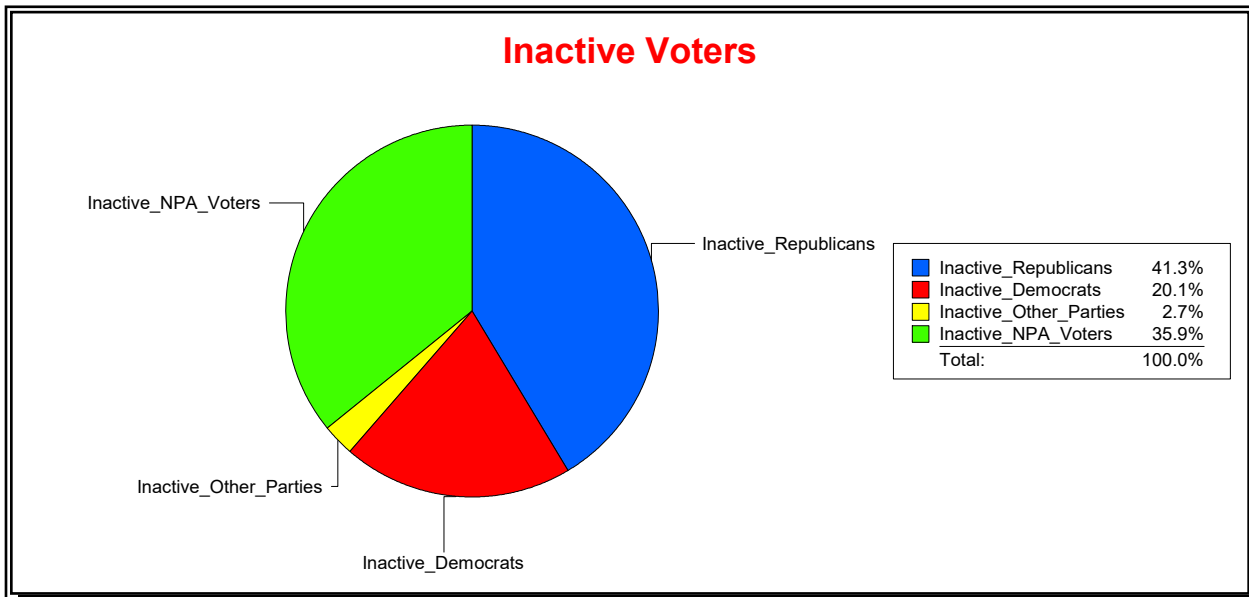

Vicky Oakes

Supervisor of Elections

St Johns County, FL

Date 5/12/2026

Time 10:57 AM

Graphs of District Registration

Active Registered Voters

Inactive Voters

District	Total	Dems	Reps	NonP	Other	Total	Dems	Reps	NonP	Other
School Board - Dist 4	46,454	7,917	26,949	10,328	1,260	5,084	1,021	2,102	1,823	138