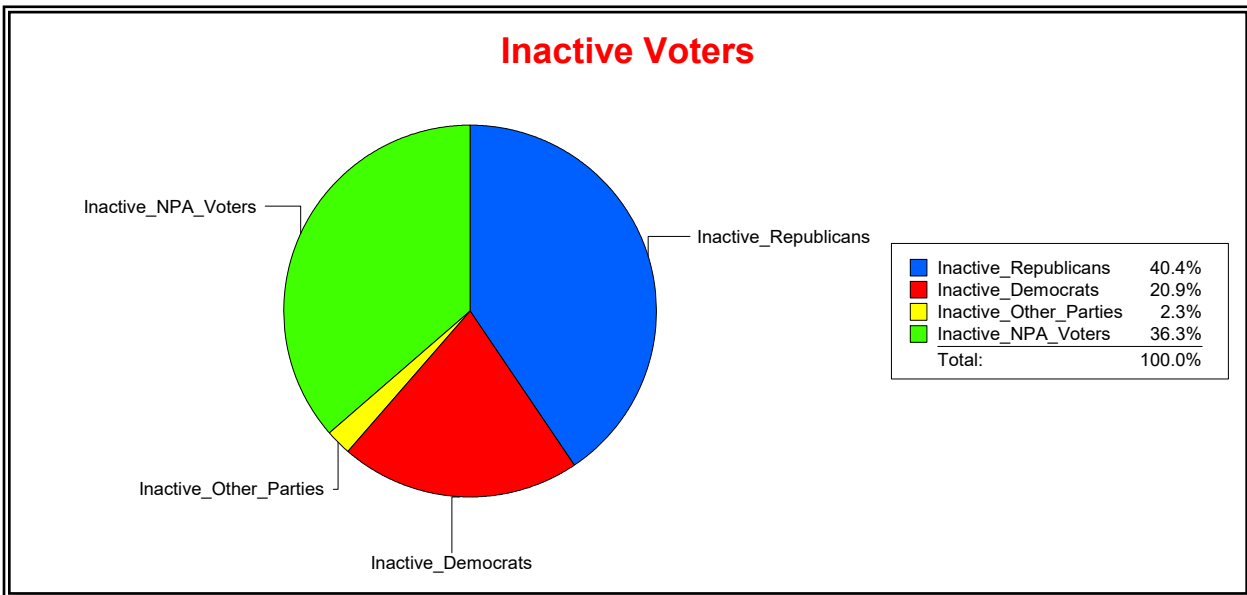

Vicky Oakes

Supervisor of Elections

St Johns County, FL

Date 5/12/2026

Time 10:57 AM

Graphs of District Registration

Active Registered Voters

Inactive Voters

District	Total	Dems	Reps	NonP	Other	Total	Dems	Reps	NonP	Other
School Board - Dist 1	45,370	8,151	26,189	9,702	1,328	5,524	1,157	2,233	2,006	128