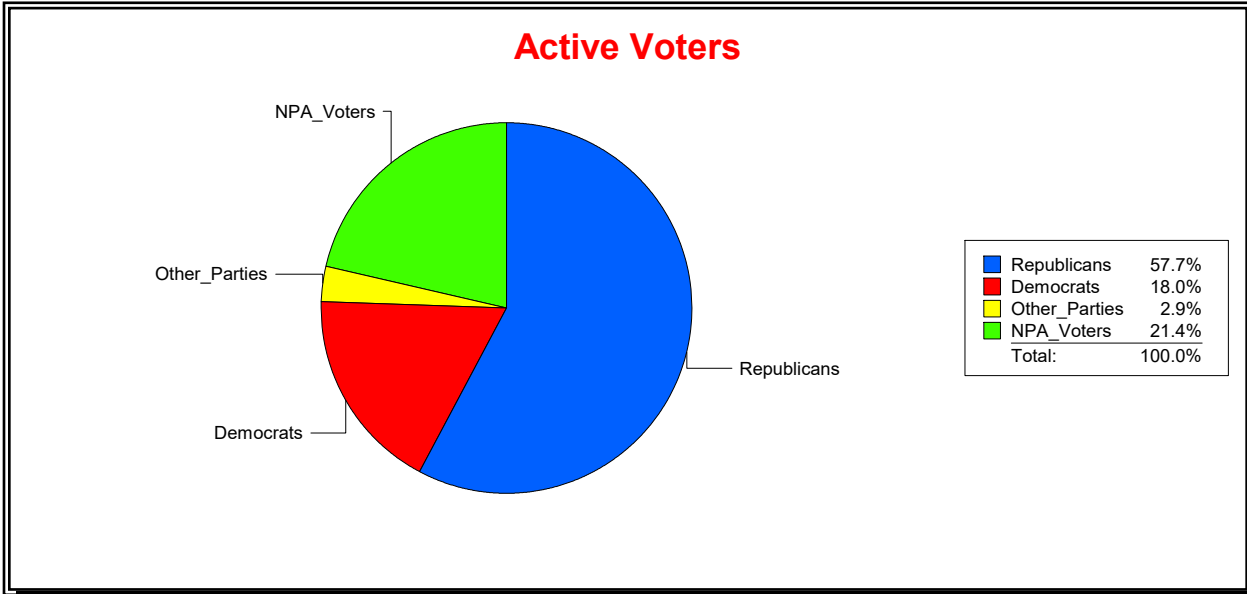

Vicky Oakes

Supervisor of Elections

St Johns County, FL

Date 5/12/2026

Time 10:57 AM

Graphs of District Registration

Active Registered Voters

Inactive Voters

District	Total	Dems	Reps	NonP	Other	Total	Dems	Reps	NonP	Other
School Board - Dist 1	45,370	8,151	26,189	9,702	1,328	5,524	1,157	2,233	2,006	128