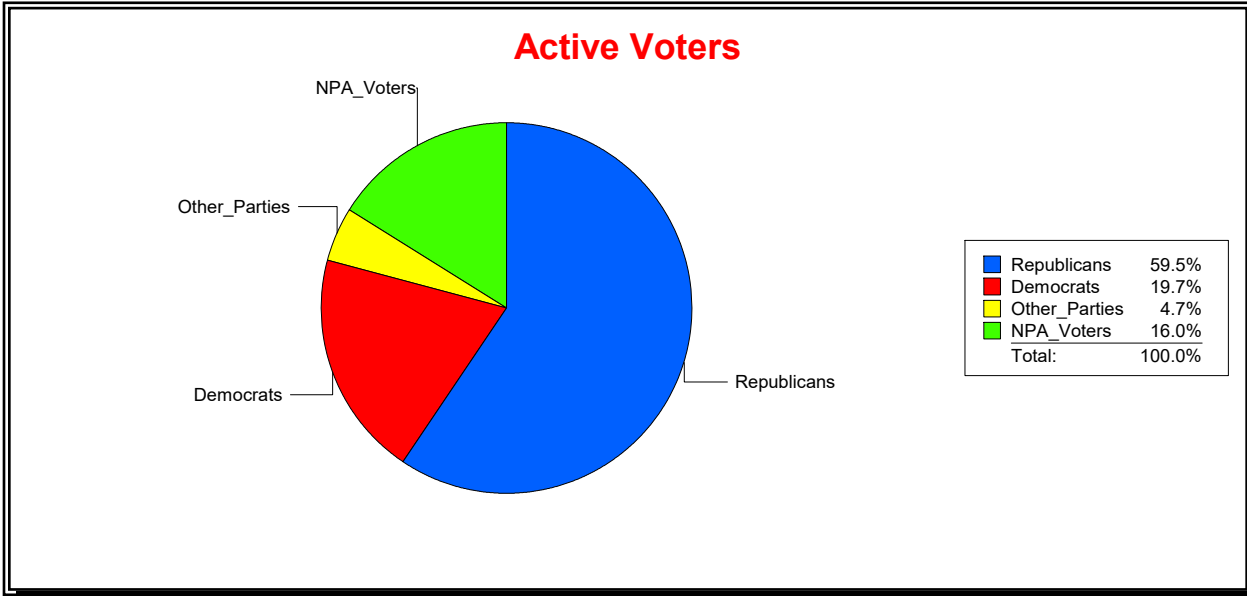

St Johns County, FL

Date 5/12/2026

Time 10:57 AM

Graphs of District Registration

Active Registered Voters

Inactive Voters

District	Total	Dems	Reps	NonP	Other	Total	Dems	Reps	NonP	Other
Parkland Preserve CDD	593	117	353	95	28	26	4	13	8	1