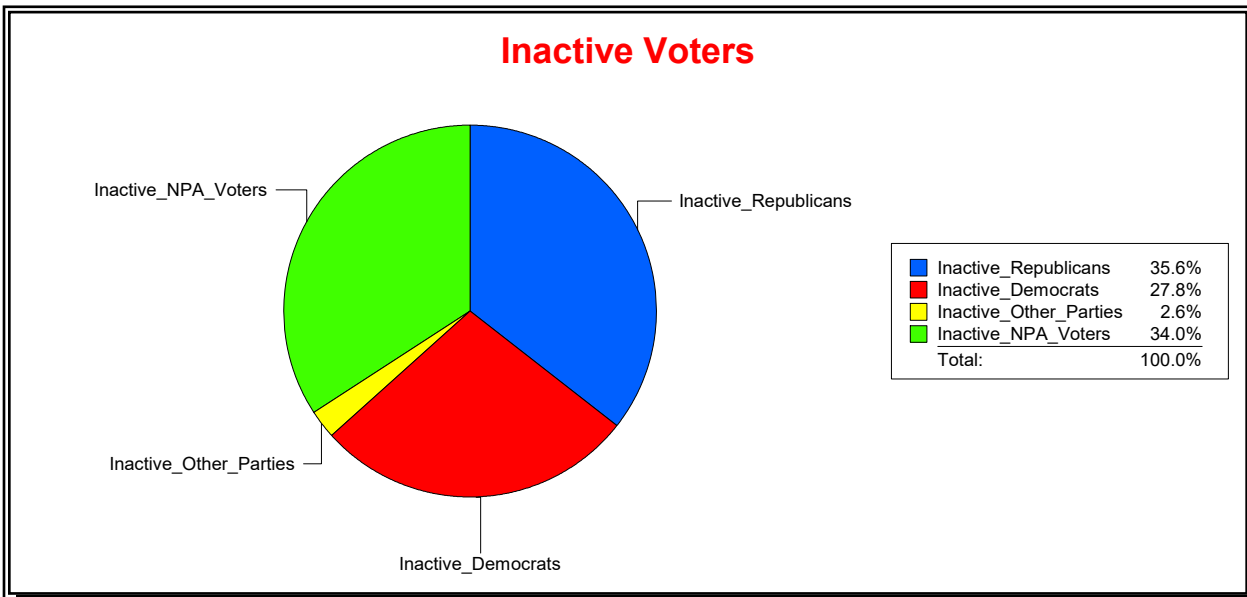

Date 5/12/2026

Time 10:57 AM

Graphs of District Registration

Active Registered Voters

Inactive Voters

District	Total	Dems	Reps	NonP	Other	Total	Dems	Reps	NonP	Other
County Commission - Dist 3	43,881	10,471	23,816	8,141	1,453	7,046	1,957	2,508	2,398	183