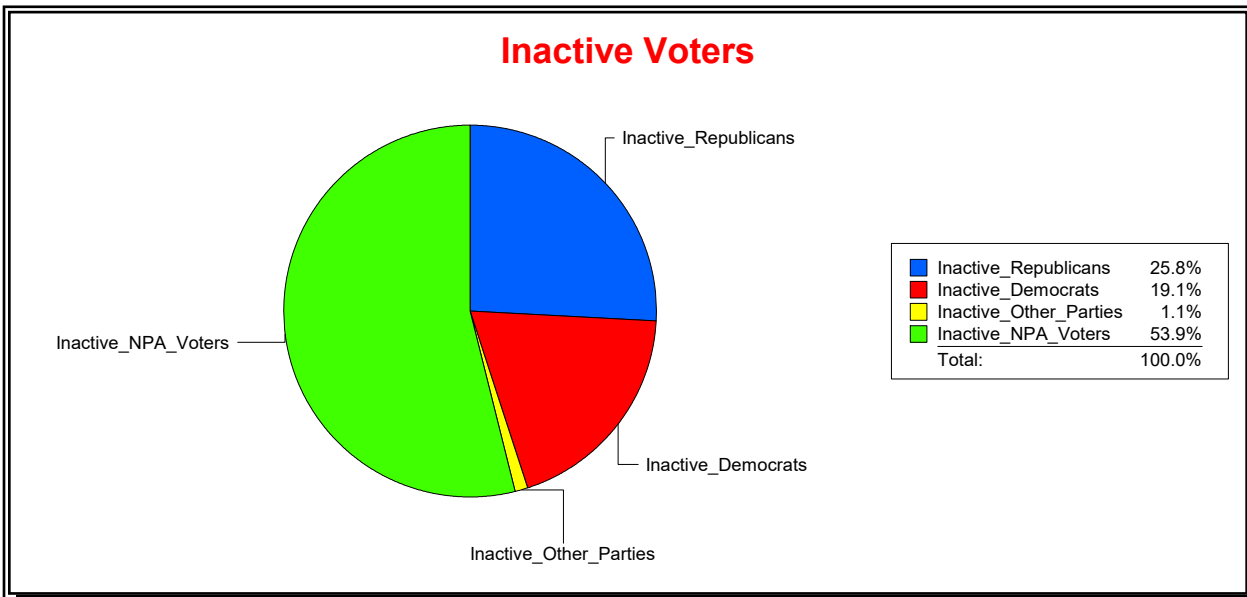

Vicky Oakes

Supervisor of Elections

St Johns County, FL

Date 5/12/2026

Time 10:57 AM

Graphs of District Registration

Active Registered Voters

Inactive Voters

District	Total	Dems	Reps	NonP	Other	Total	Dems	Reps	NonP	Other
Isles of Bartram Park CDD	1,086	235	434	385	32	178	34	46	96	2