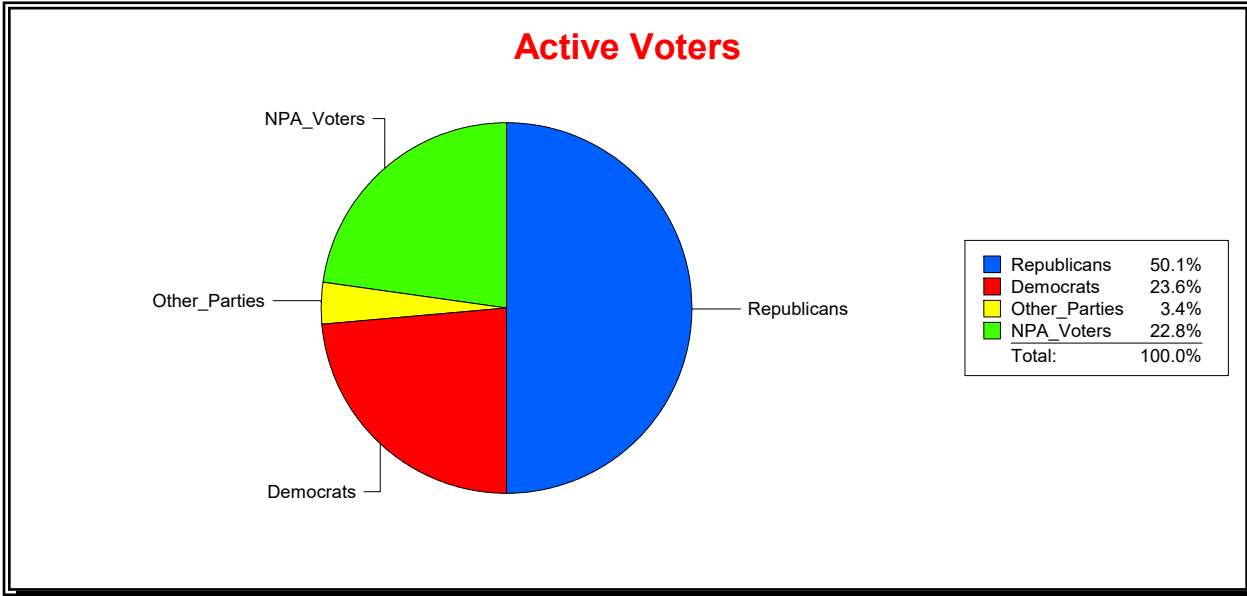

Vicky Oakes

Supervisor of Elections

St Johns County, FL

Date 5/12/2026

Time 10:57 AM

Graphs of District Registration

Active Registered Voters

Inactive Voters

District	Total	Dems	Reps	NonP	Other	Total	Dems	Reps	NonP	Other
World Commerce CDD	1,257	297	630	287	43	215	52	81	79	3