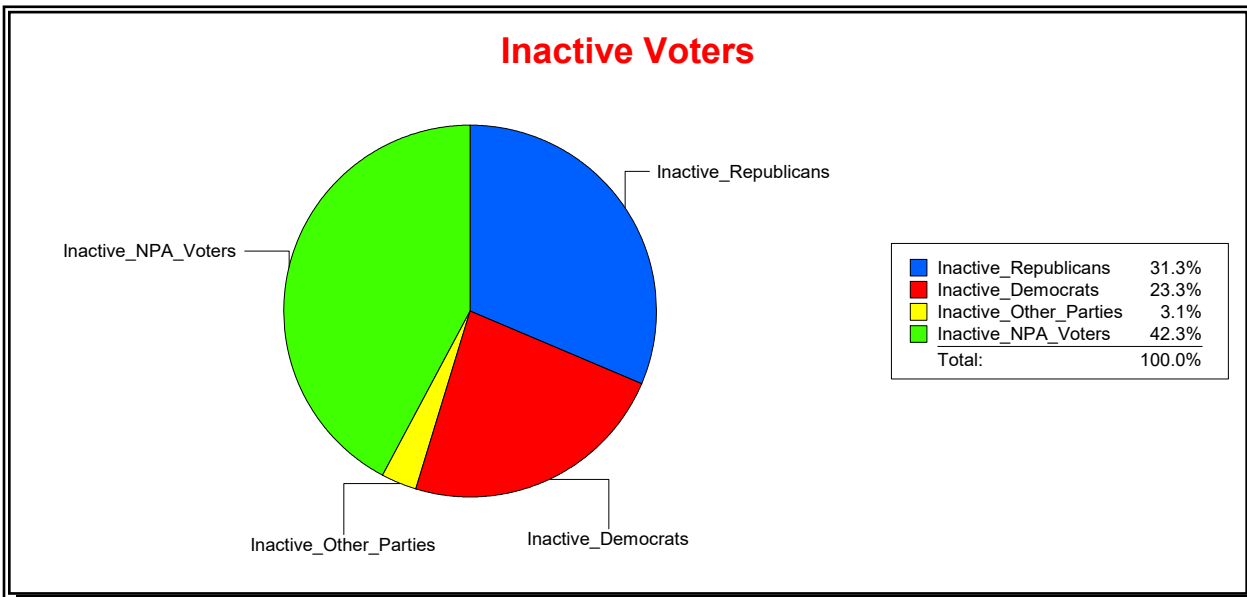

Vicky Oakes

Supervisor of Elections

St Johns County, FL

Date 5/12/2026

Time 10:57 AM

Graphs of District Registration

Active Registered Voters

Inactive Voters

District	Total	Dems	Reps	NonP	Other	Total	Dems	Reps	NonP	Other
Sweetwater Creek CDD	1,533	303	880	307	43	163	38	51	69	5