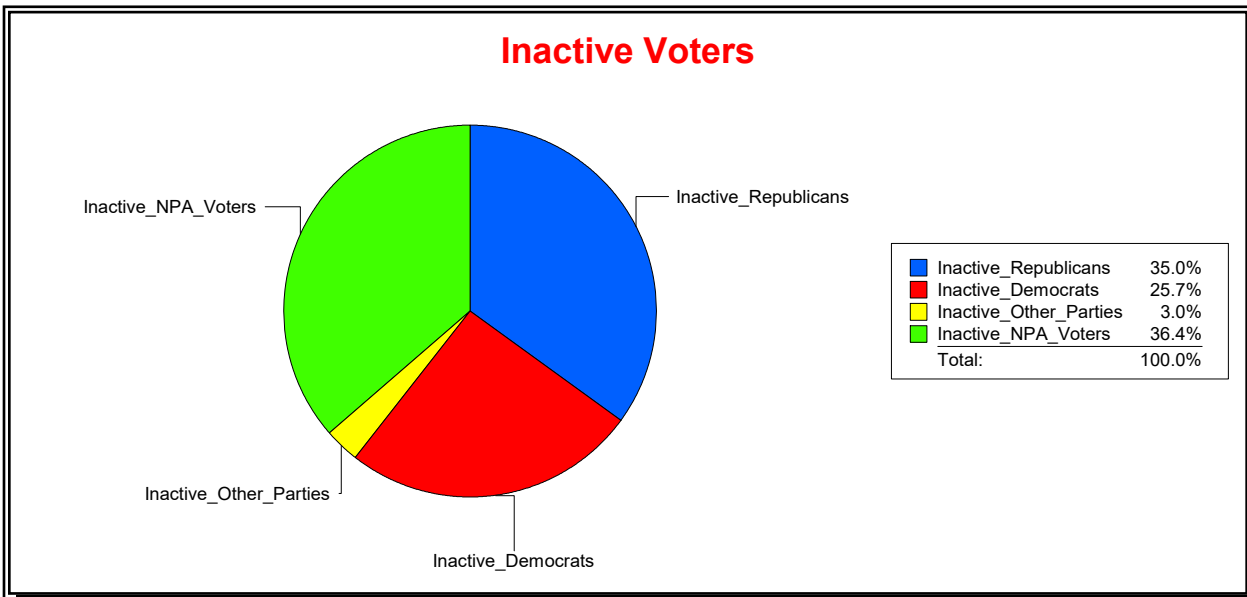

Date 5/12/2026

Time 10:57 AM

Graphs of District Registration

Active Registered Voters

Inactive Voters

District	Total	Dems	Reps	NonP	Other	Total	Dems	Reps	NonP	Other
County Commission - Dist 5	47,840	11,107	24,867	10,154	1,712	7,002	1,798	2,449	2,547	208