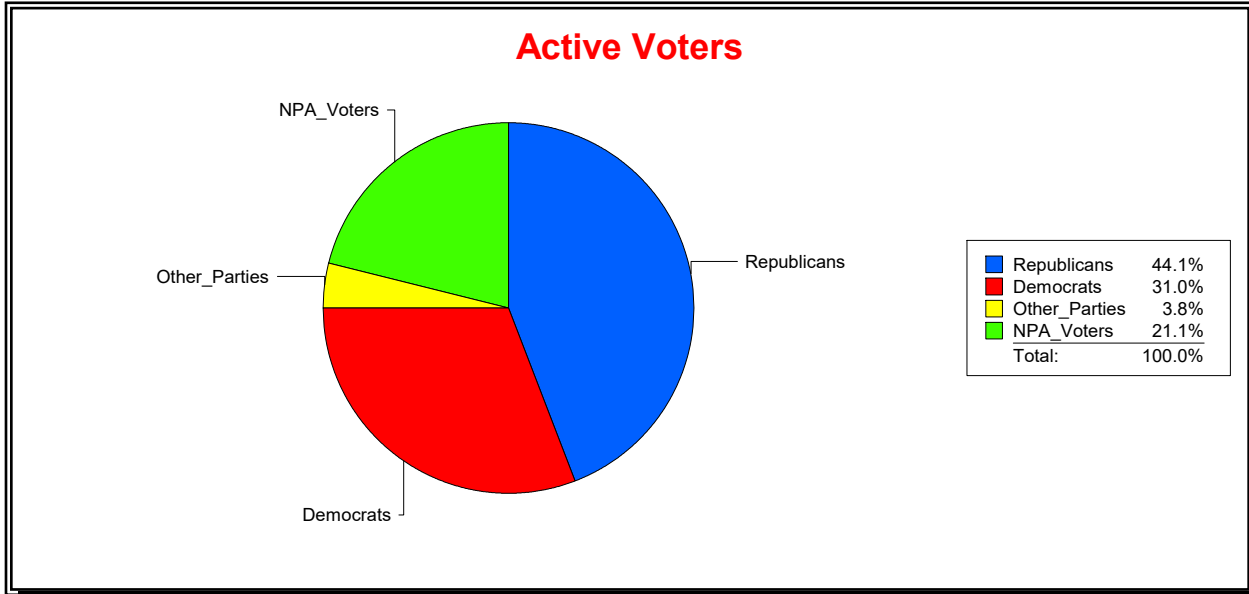

Vicky Oakes

Supervisor of Elections

St Johns County, FL

Date 5/12/2026

Time 10:57 AM

Graphs of District Registration

Active Registered Voters

Inactive Voters

District	Total	Dems	Reps	NonP	Other	Total	Dems	Reps	NonP	Other
St Augustine	10,263	3,183	4,523	2,164	393	2,013	655	596	702	60