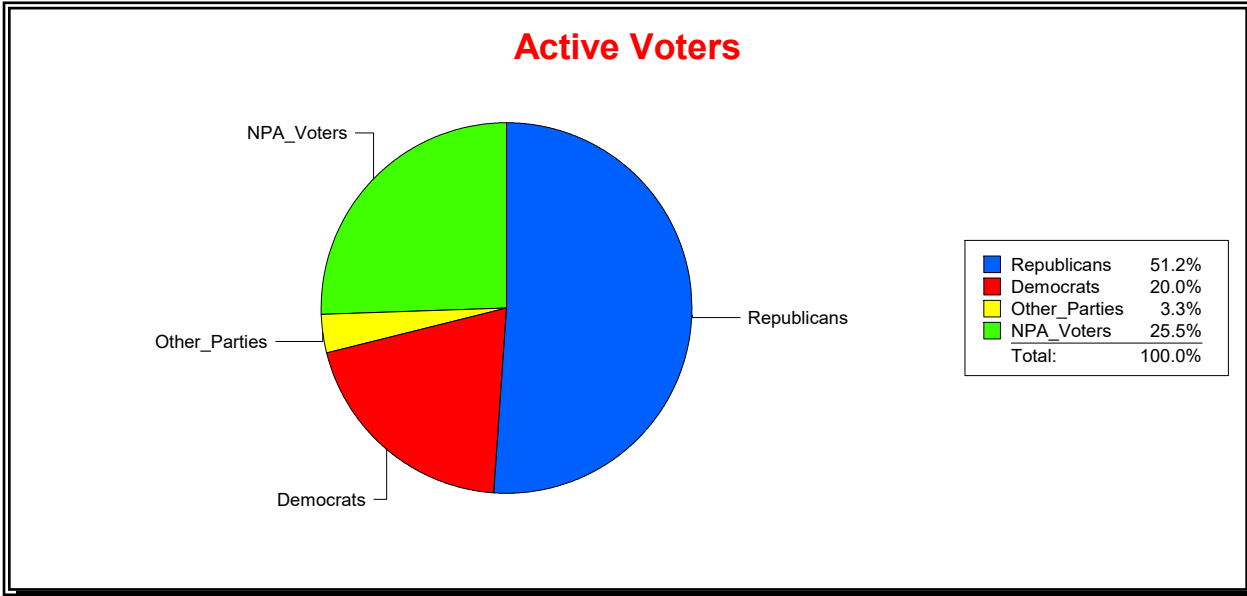

Vicky Oakes

Supervisor of Elections

St Johns County, FL

Date 5/12/2026

Time 10:57 AM

Graphs of District Registration

Active Registered Voters

Inactive Voters

District	Total	Dems	Reps	NonP	Other	Total	Dems	Reps	NonP	Other
Aberdeen CDD	3,499	699	1,792	891	117	582	121	212	232	17