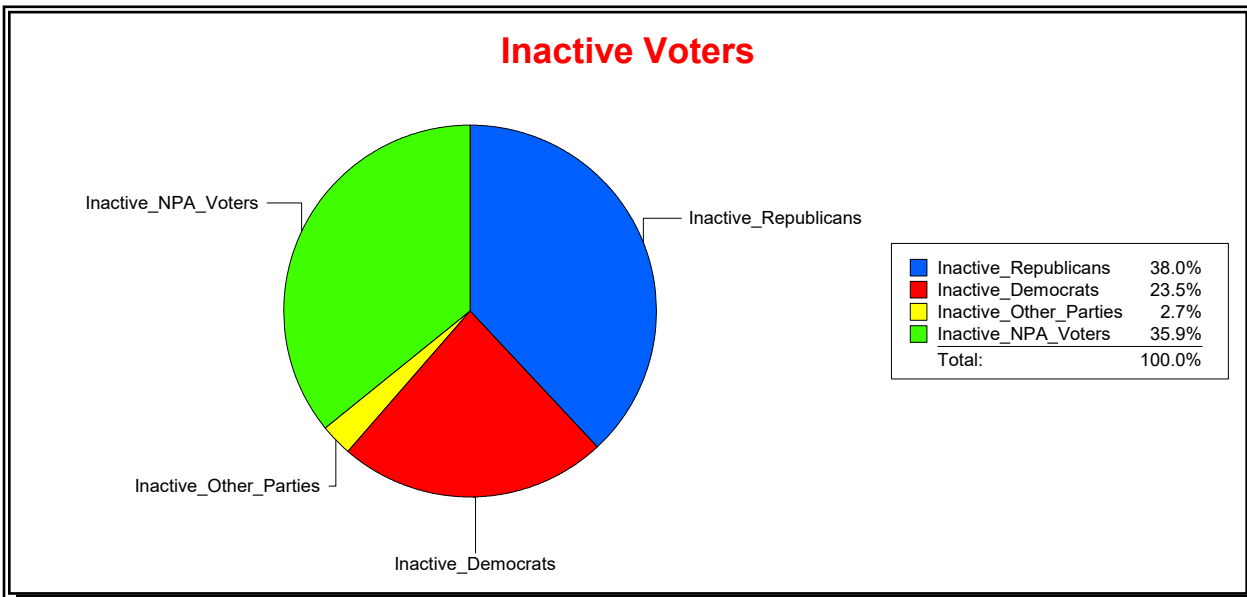

Vicky Oakes

Supervisor of Elections

St Johns County, FL

Date 5/12/2026

Time 10:57 AM

Graphs of District Registration

Active Registered Voters

Inactive Voters

District	Total	Dems	Reps	NonP	Other	Total	Dems	Reps	NonP	Other
US Congress - Dist 5	203,975	40,342	113,803	43,253	6,577	26,777	6,297	10,166	9,604	710