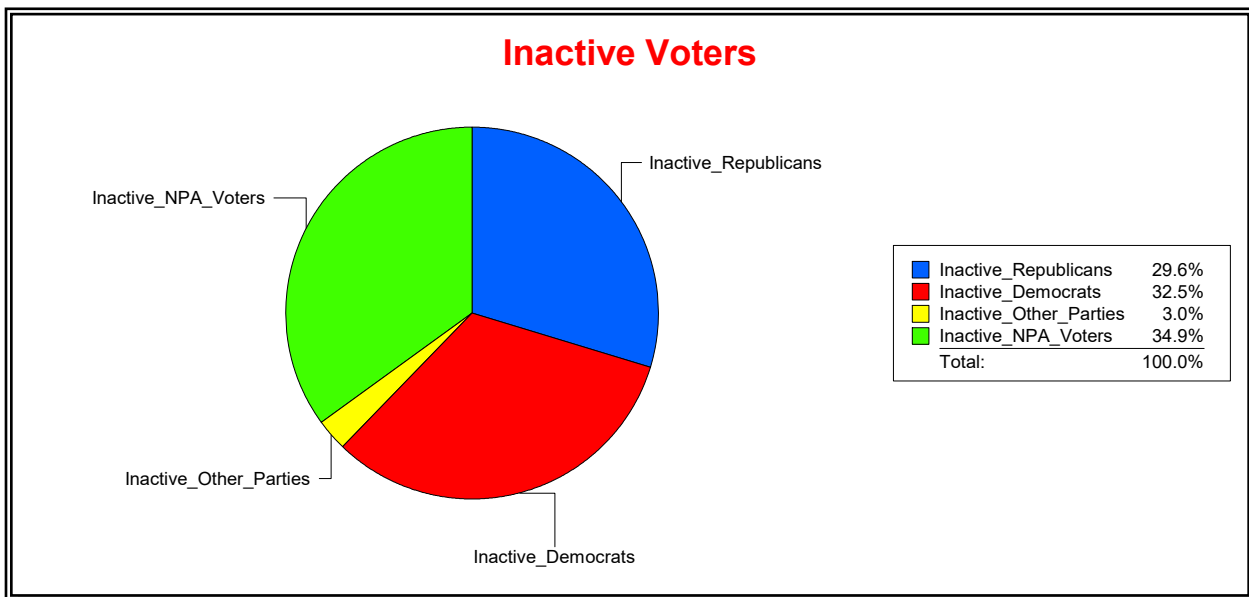

Vicky Oakes

Supervisor of Elections

St Johns County, FL

Date 5/12/2026

Time 10:57 AM

Graphs of District Registration

Active Registered Voters

Inactive Voters

District	Total	Dems	Reps	NonP	Other	Total	Dems	Reps	NonP	Other
St Augustine	10,263	3,183	4,523	2,164	393	2,013	655	596	702	60