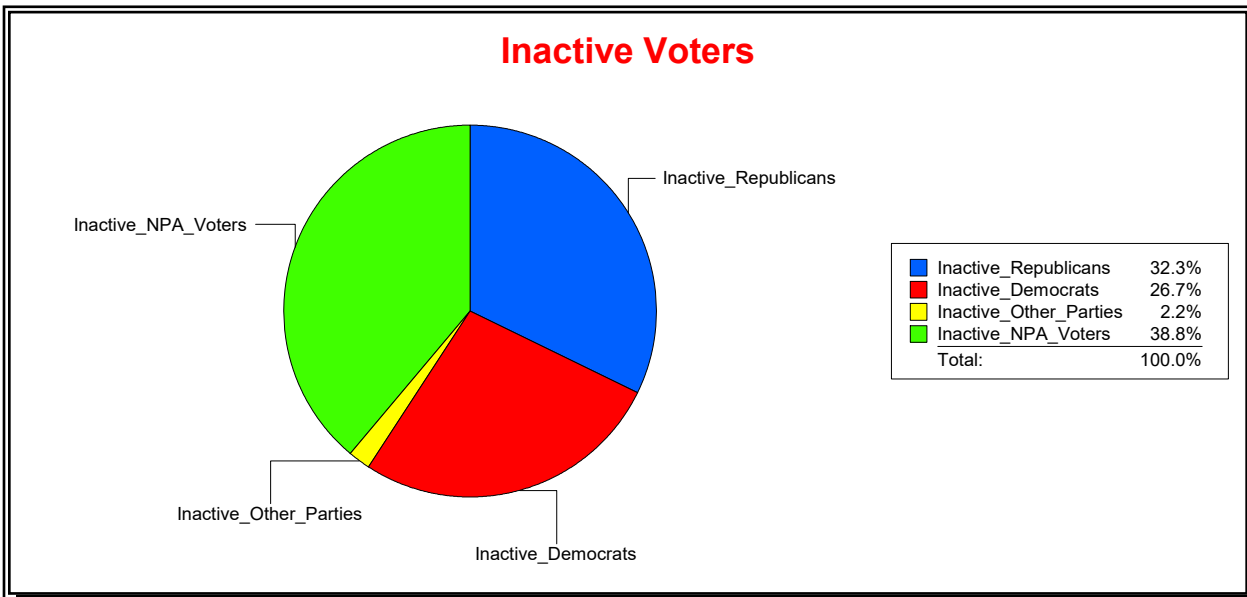

Vicky Oakes

Supervisor of Elections

St Johns County, FL

Date 5/12/2026

Time 10:57 AM

Graphs of District Registration

Active Registered Voters

Inactive Voters

District	Total	Dems	Reps	NonP	Other	Total	Dems	Reps	NonP	Other
Heritage Landing CDD	2,496	513	1,316	587	80	464	124	150	180	10