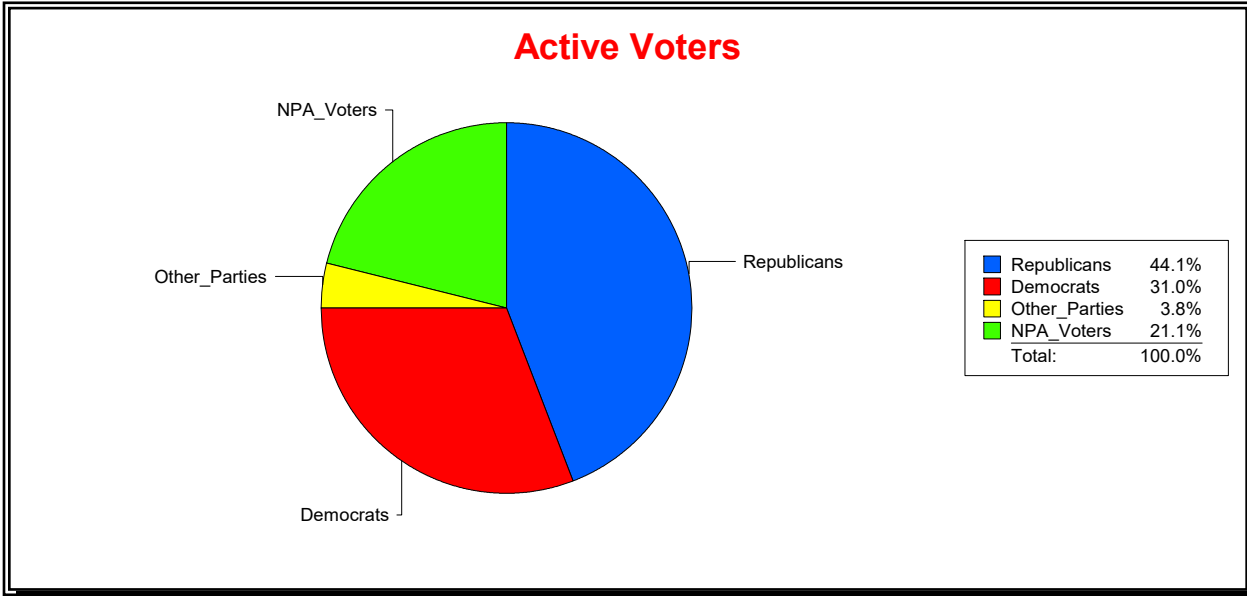

Vicky Oakes

Supervisor of Elections

St Johns County, FL

Date 5/12/2026

Time 10:57 AM

Graphs of District Registration

District	Active Registered Voters					Inactive Voters				
	Total	Dems	Reps	NonP	Other	Total	Dems	Reps	NonP	Other
St Augustine	10,263	3,183	4,523	2,164	393	2,013	655	596	702	60