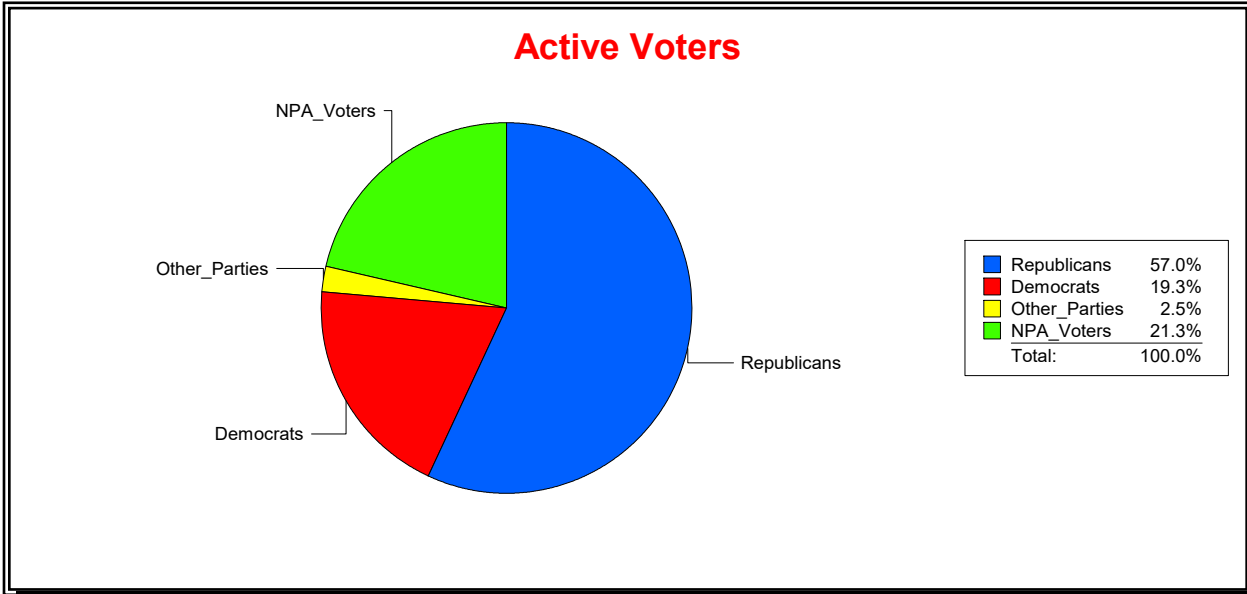

Supervisor of Elections

St Johns County, FL

Date 5/12/2026

Time 10:57 AM

Graphs of District Registration

Active Registered Voters

Inactive Voters

District	Total	Dems	Reps	NonP	Other	Total	Dems	Reps	NonP	Other
<b>Julington Creek CDD</b>	11,664	2,246	6,650	2,480	288	1,640	384	653	567	36