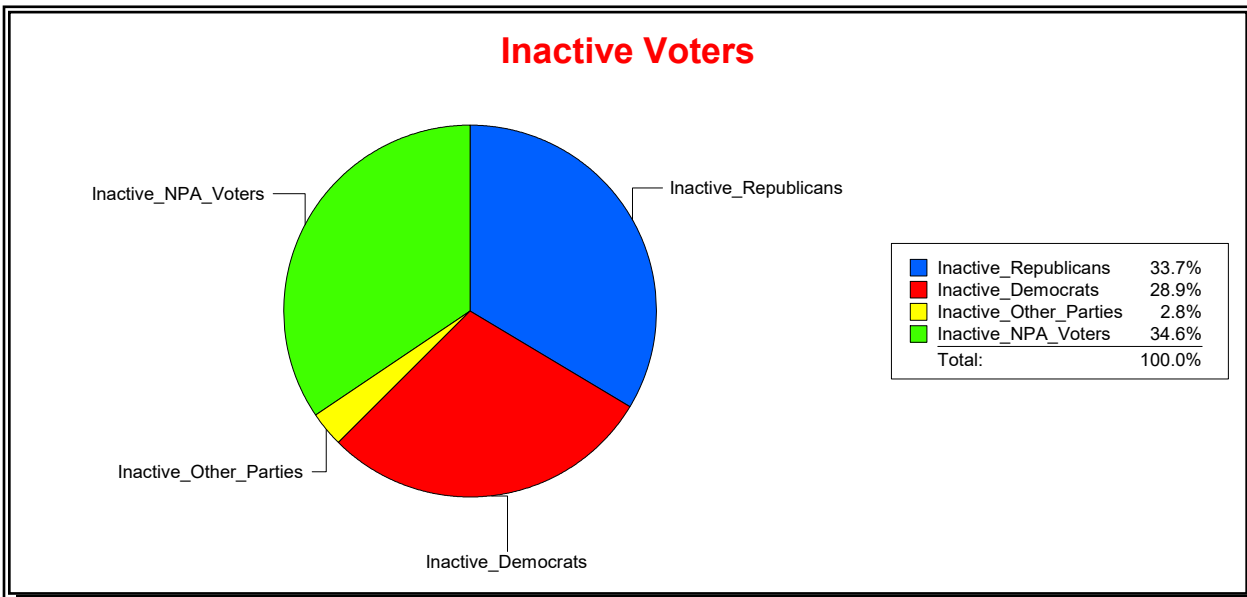

Vicky Oakes

Supervisor of Elections

St Johns County, FL

Date 5/12/2026

Time 10:57 AM

Graphs of District Registration

Active Registered Voters

Inactive Voters

District	Total	Dems	Reps	NonP	Other	Total	Dems	Reps	NonP	Other
Port Waterway & Beach	55,552	14,216	28,519	10,857	1,960	9,563	2,762	3,224	3,305	272