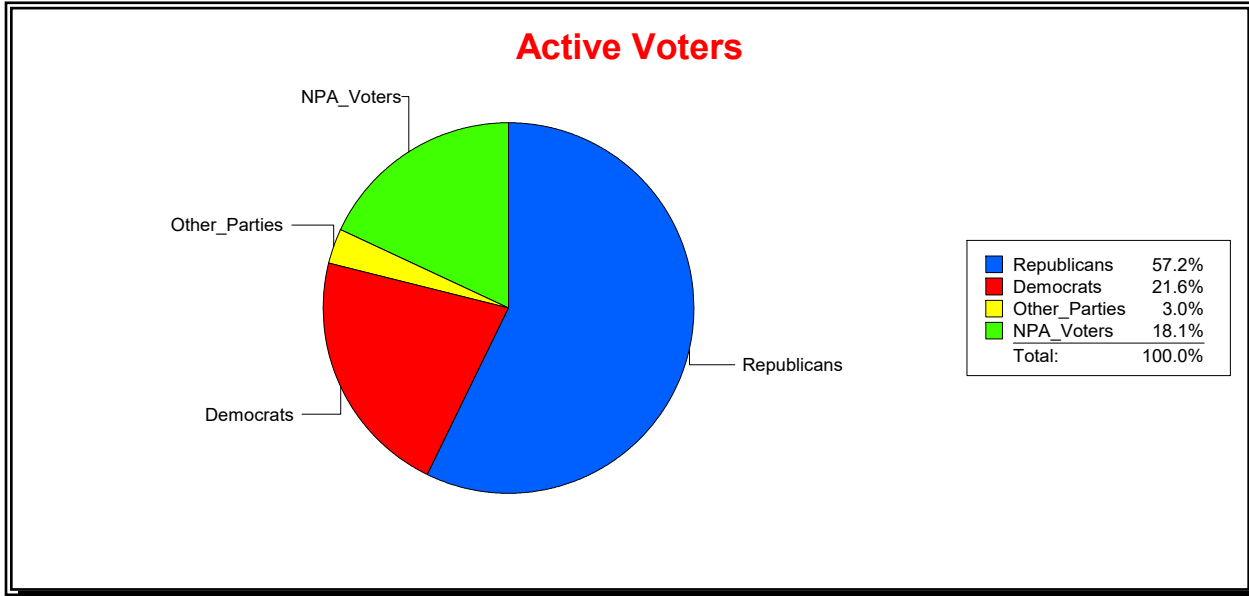

Vicky Oakes

Supervisor of Elections

St Johns County, FL

Date 5/12/2026

Time 10:57 AM

Graphs of District Registration

Active Registered Voters

Inactive Voters

District	Total	Dems	Reps	NonP	Other	Total	Dems	Reps	NonP	Other
US Congress - Dist 6	31,625	6,828	18,104	5,735	958	4,868	1,200	1,861	1,694	113