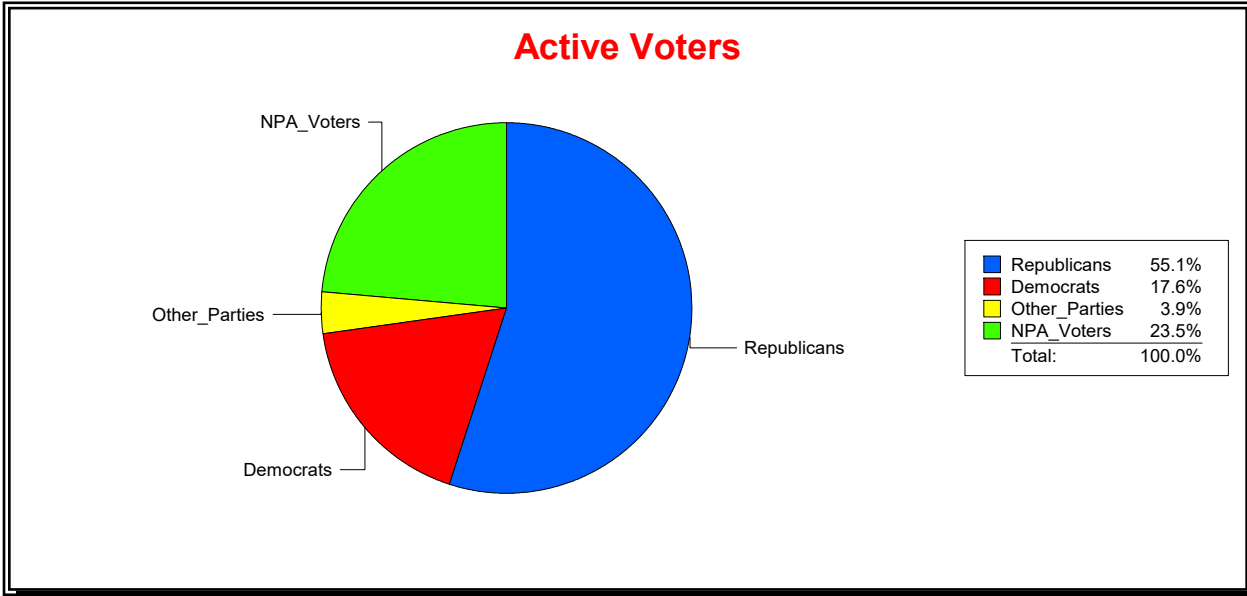

Vicky Oakes

Supervisor of Elections

St Johns County, FL

Date 5/12/2026

Time 10:57 AM

Graphs of District Registration

Active Registered Voters

Inactive Voters

District	Total	Dems	Reps	NonP	Other	Total	Dems	Reps	NonP	Other
Trout CreekCDD	4,047	711	2,229	950	157	356	79	124	143	10