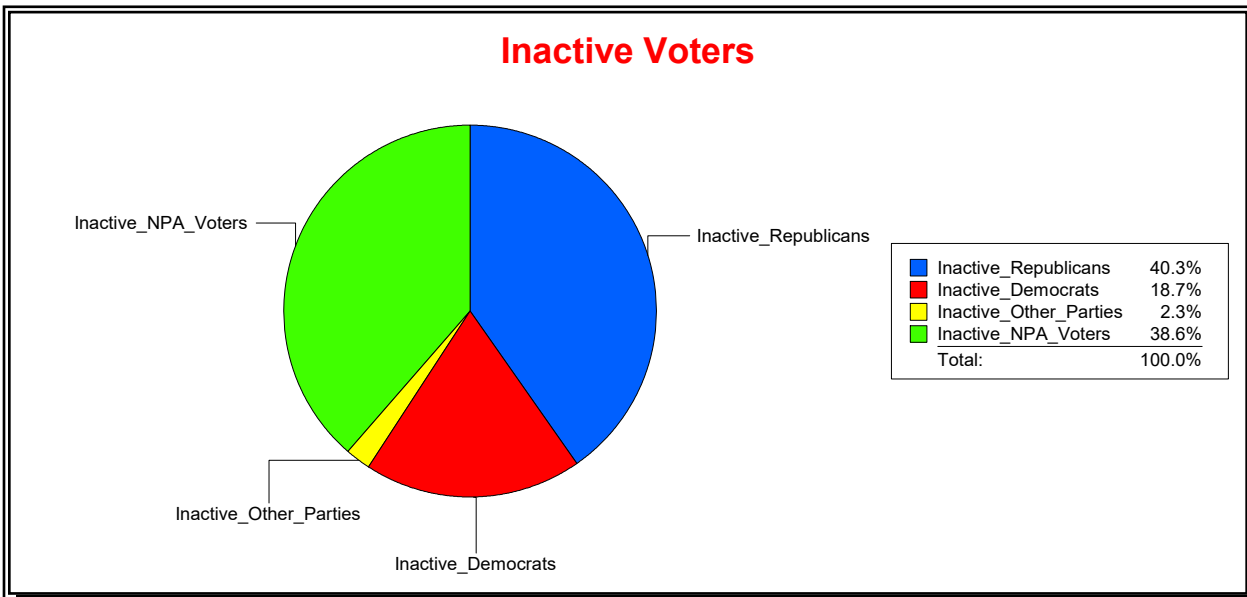

Vicky Oakes

Supervisor of Elections

St Johns County, FL

Date 5/12/2026

Time 10:57 AM

Graphs of District Registration

Active Registered Voters

Inactive Voters

District	Total	Dems	Reps	NonP	Other	Total	Dems	Reps	NonP	Other
Tolomato CDD	18,887	3,350	10,580	4,456	501	1,527	286	616	590	35