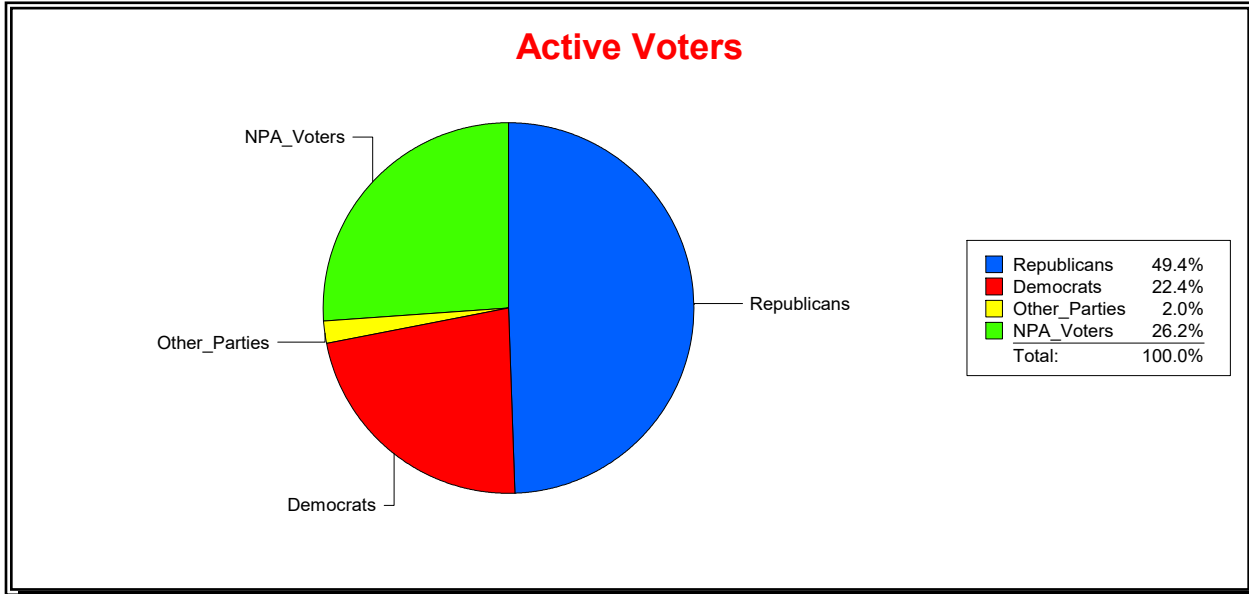

St Johns County, FL

Date 5/12/2026

Time 10:57 AM

Graphs of District Registration

Active Registered Voters

Inactive Voters

District	Total	Dems	Reps	NonP	Other	Total	Dems	Reps	NonP	Other
St Johns Forest CDD	1,135	254	561	297	23	144	36	39	66	3