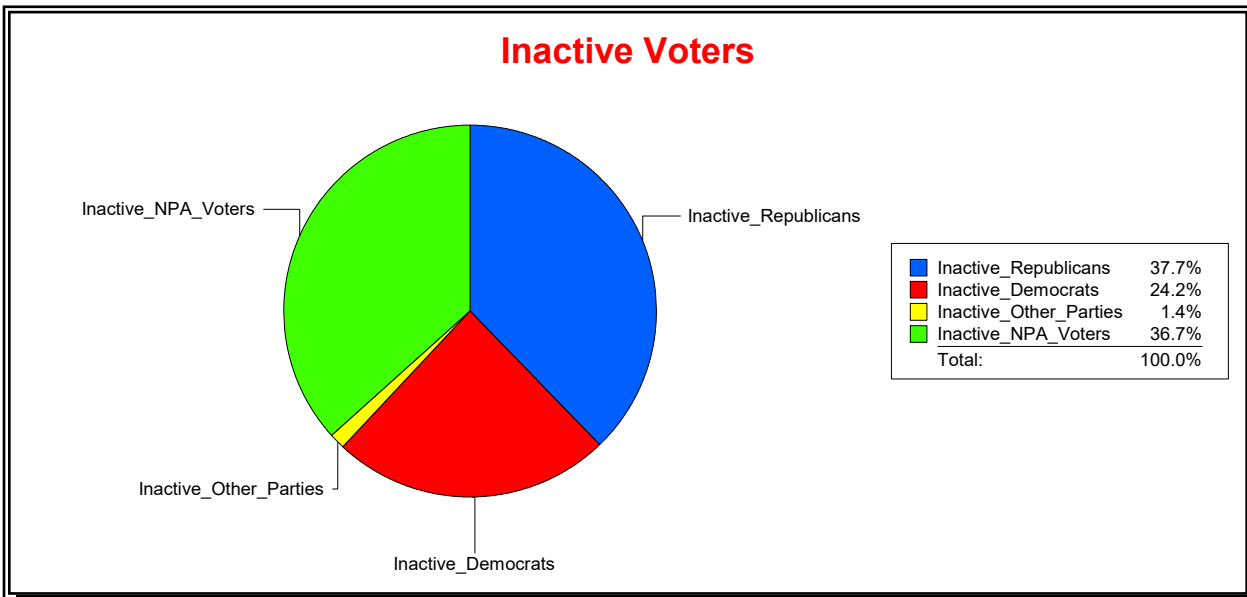

Vicky Oakes

Supervisor of Elections

St Johns County, FL

Date 5/12/2026

Time 10:57 AM

Graphs of District Registration

Active Registered Voters

Inactive Voters

District	Total	Dems	Reps	NonP	Other	Total	Dems	Reps	NonP	Other
World Commerce CDD	1,257	297	630	287	43	215	52	81	79	3