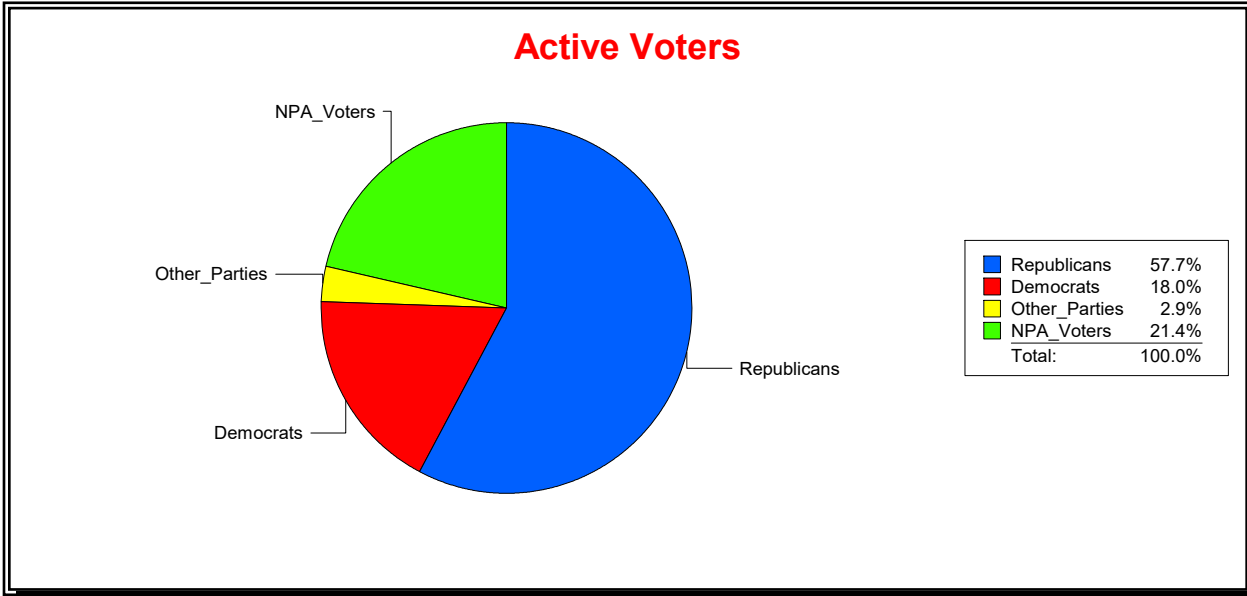

Vicky Oakes

Supervisor of Elections

St Johns County, FL

Date 5/12/2026

Time 10:57 AM

Graphs of District Registration

Active Registered Voters

Inactive Voters

District	Total	Dems	Reps	NonP	Other	Total	Dems	Reps	NonP	Other
County Commission - Dist 1	45,370	8,151	26,189	9,702	1,328	5,524	1,157	2,233	2,006	128