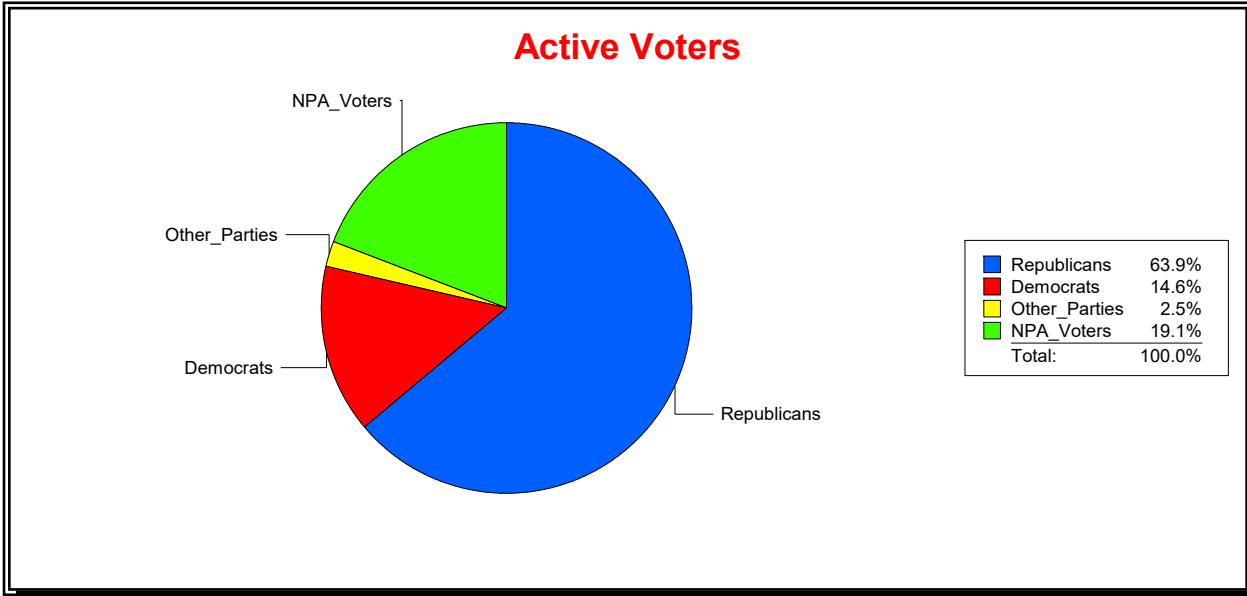

Date 5/12/2026

Time 10:57 AM

Graphs of District Registration

Active Registered Voters

Inactive Voters

District	Total	Dems	Reps	NonP	Other	Total	Dems	Reps	NonP	Other
Ponte Vedra MSD	3,220	470	2,057	614	79	361	76	182	94	9