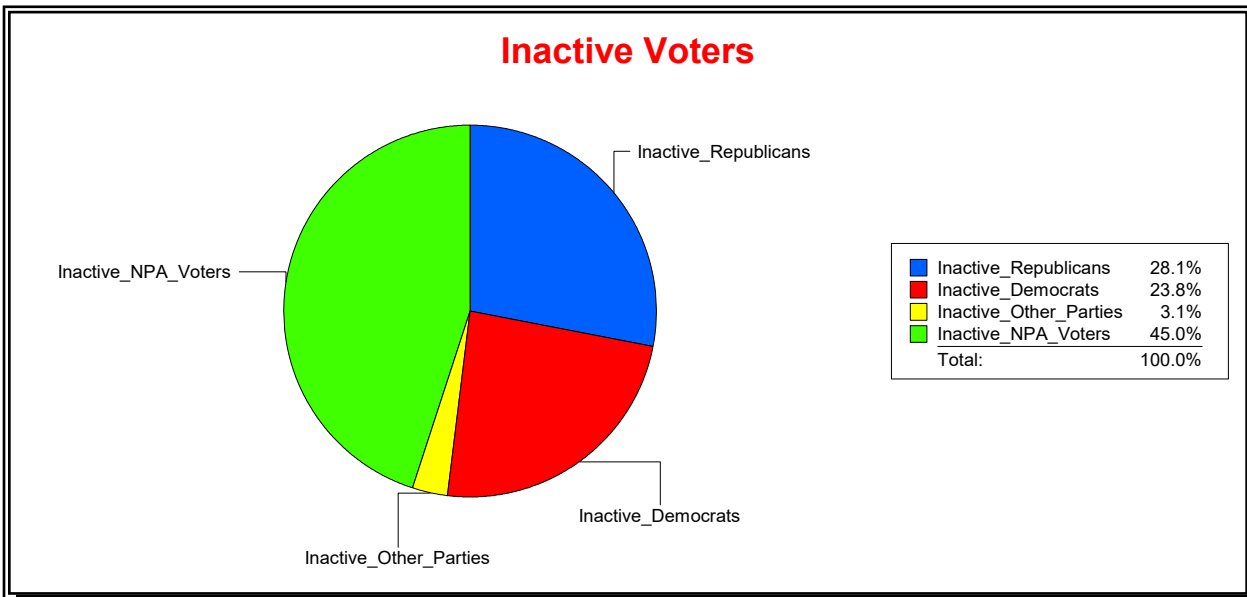

Vicky Oakes

Supervisor of Elections

St Johns County, FL

Date 5/12/2026

Time 10:57 AM

Graphs of District Registration

Active Registered Voters

Inactive Voters

District	Total	Dems	Reps	NonP	Other	Total	Dems	Reps	NonP	Other
Creekside At Twin Creeks CDD	1,014	231	505	253	25	160	38	45	72	5