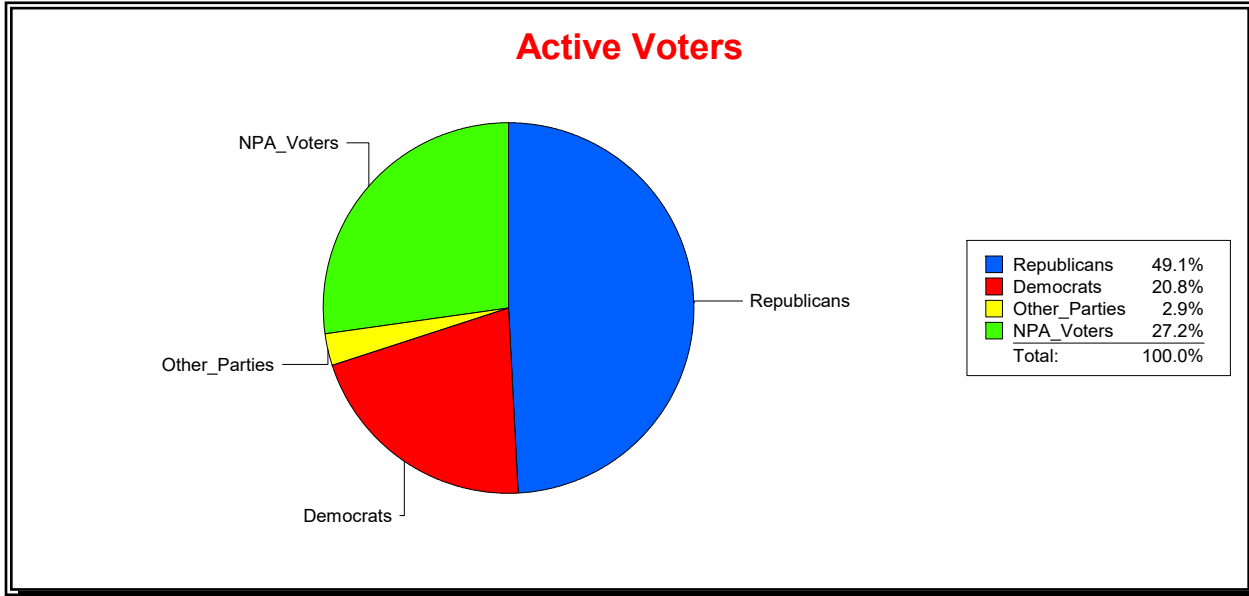

Date 5/12/2026

Time 10:57 AM

Graphs of District Registration

Active Registered Voters

Inactive Voters

District	Total	Dems	Reps	NonP	Other	Total	Dems	Reps	NonP	Other
Durbin Crossing CDD	4,421	921	2,171	1,201	128	665	142	239	270	14