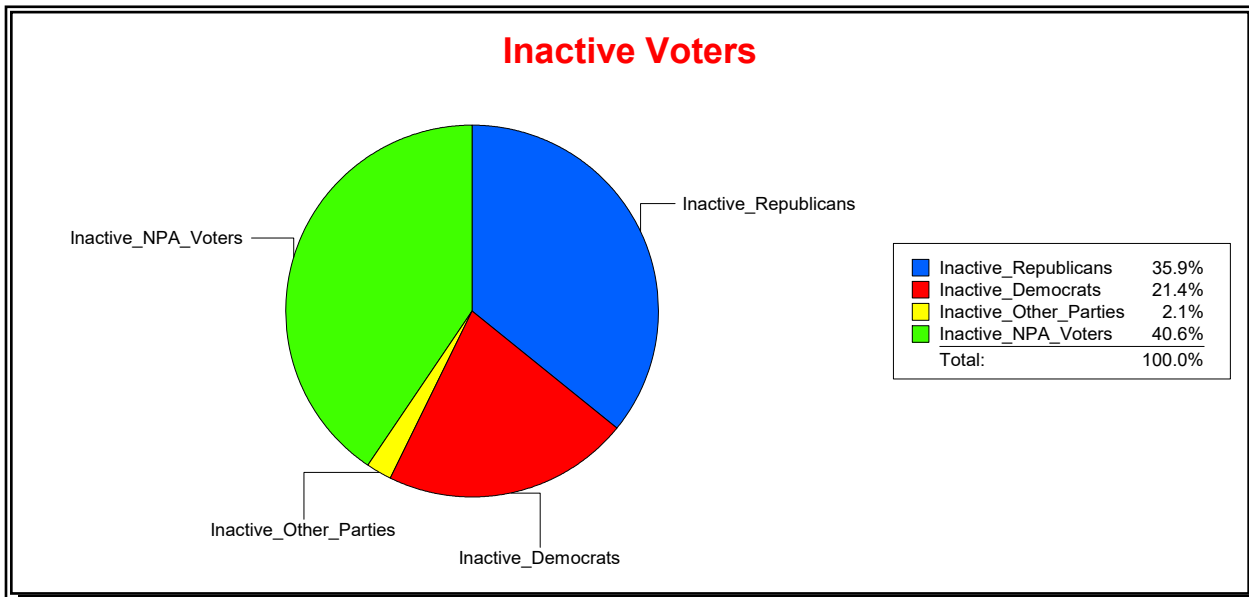

Date 5/12/2026

Time 10:57 AM

Graphs of District Registration

Active Registered Voters

Inactive Voters

District	Total	Dems	Reps	NonP	Other	Total	Dems	Reps	NonP	Other
Durbin Crossing CDD	4,421	921	2,171	1,201	128	665	142	239	270	14