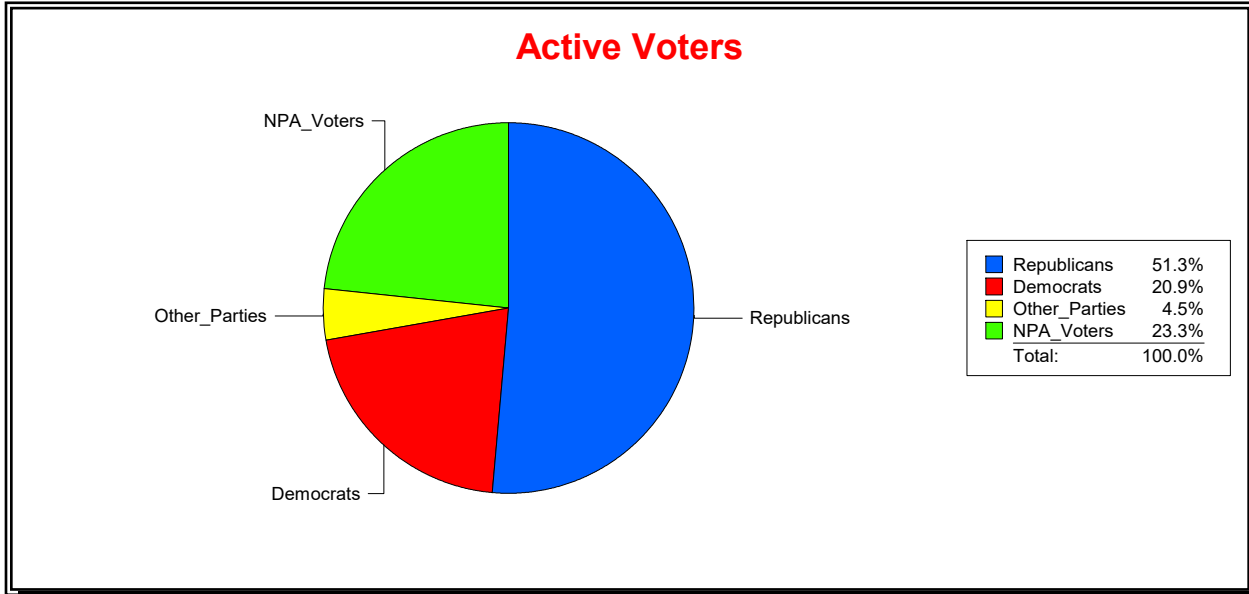

Vicky Oakes

Supervisor of Elections

St Johns County, FL

Date 5/12/2026

Time 10:57 AM

Graphs of District Registration

Active Registered Voters

Inactive Voters

District	Total	Dems	Reps	NonP	Other	Total	Dems	Reps	NonP	Other
Bannon Lakes CDD	1,505	315	772	350	68	135	24	49	58	4