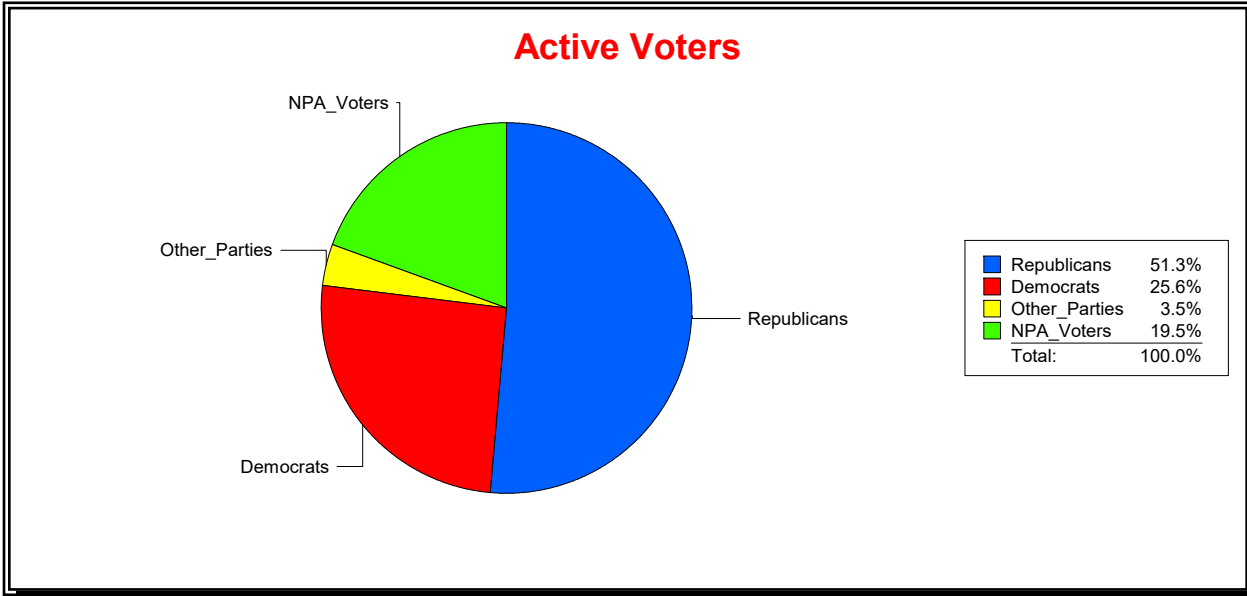

Vicky Oakes

Supervisor of Elections

St Johns County, FL

Date 5/12/2026

Time 10:57 AM

Graphs of District Registration

Active Registered Voters

Inactive Voters

District	Total	Dems	Reps	NonP	Other	Total	Dems	Reps	NonP	Other
Port Waterway & Beach	55,552	14,216	28,519	10,857	1,960	9,563	2,762	3,224	3,305	272