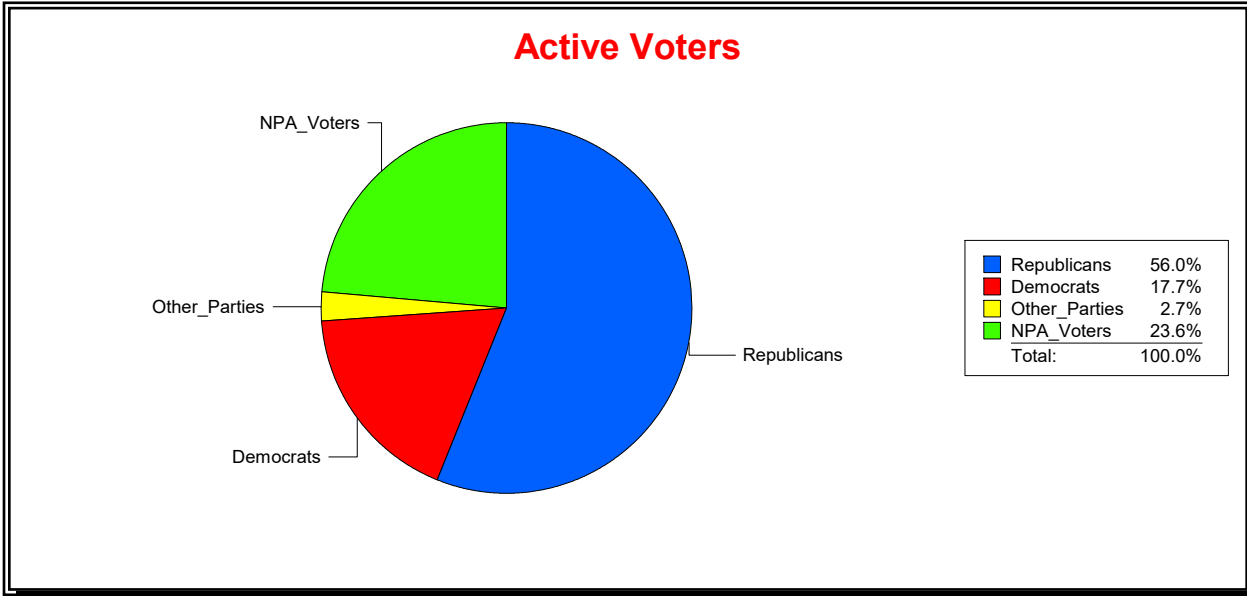

Vicky Oakes

Supervisor of Elections

St Johns County, FL

Date 5/12/2026

Time 10:57 AM

Graphs of District Registration

Active Registered Voters

Inactive Voters

District	Total	Dems	Reps	NonP	Other	Total	Dems	Reps	NonP	Other
Tolomato CDD	18,887	3,350	10,580	4,456	501	1,527	286	616	590	35