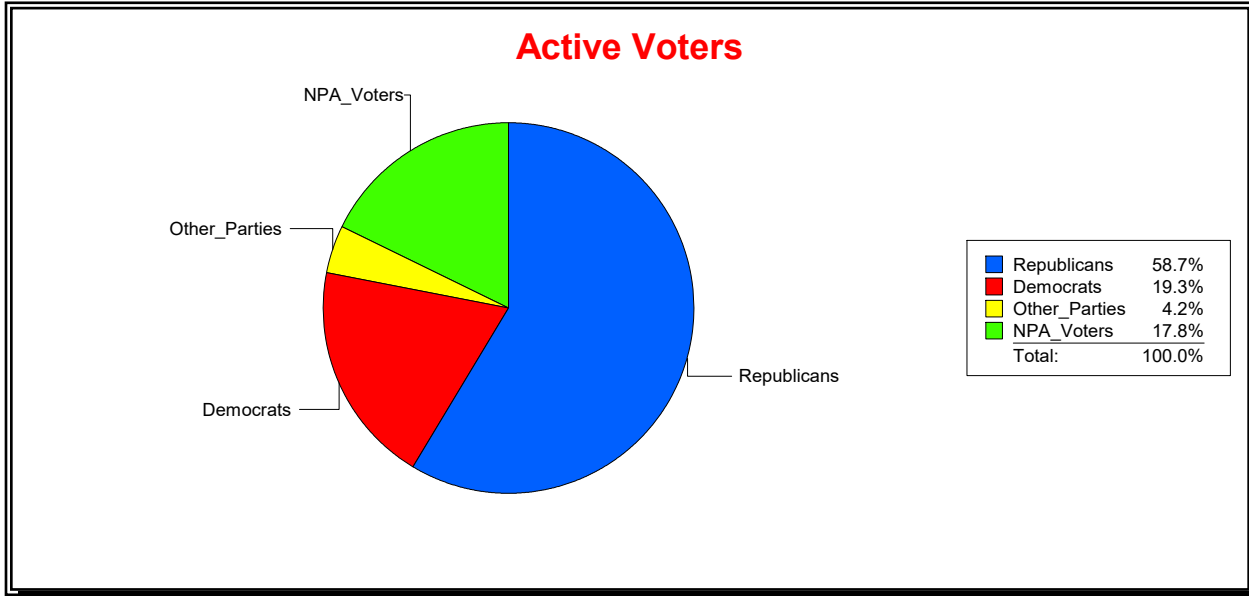

Vicky Oakes

Supervisor of Elections

St Johns County, FL

Date 5/12/2026

Time 10:57 AM

Graphs of District Registration

Active Registered Voters

Inactive Voters

District	Total	Dems	Reps	NonP	Other	Total	Dems	Reps	NonP	Other
Rivers Edge II CDD	1,292	249	759	230	54	22	5	9	7	1