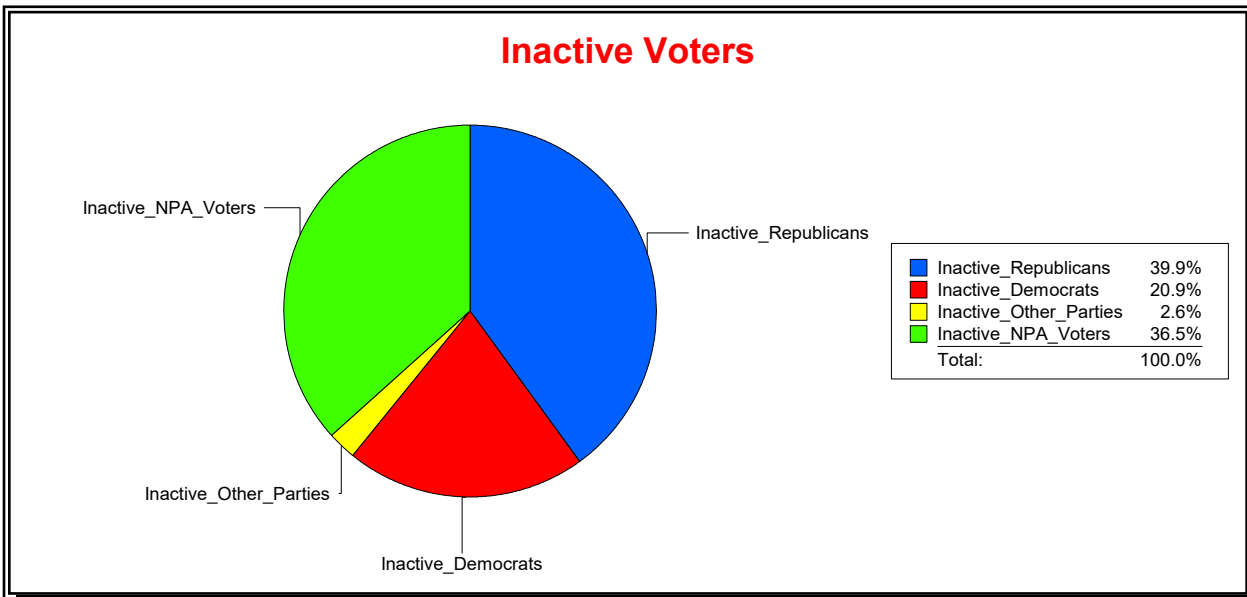

Graphs of District Registration

Active Registered Voters

Inactive Voters

District	Total	Dems	Reps	NonP	Other	Total	Dems	Reps	NonP	Other
State Representative - Dist 18	162,181	29,451	92,458	35,202	5,070	19,182	4,005	7,663	7,011	503