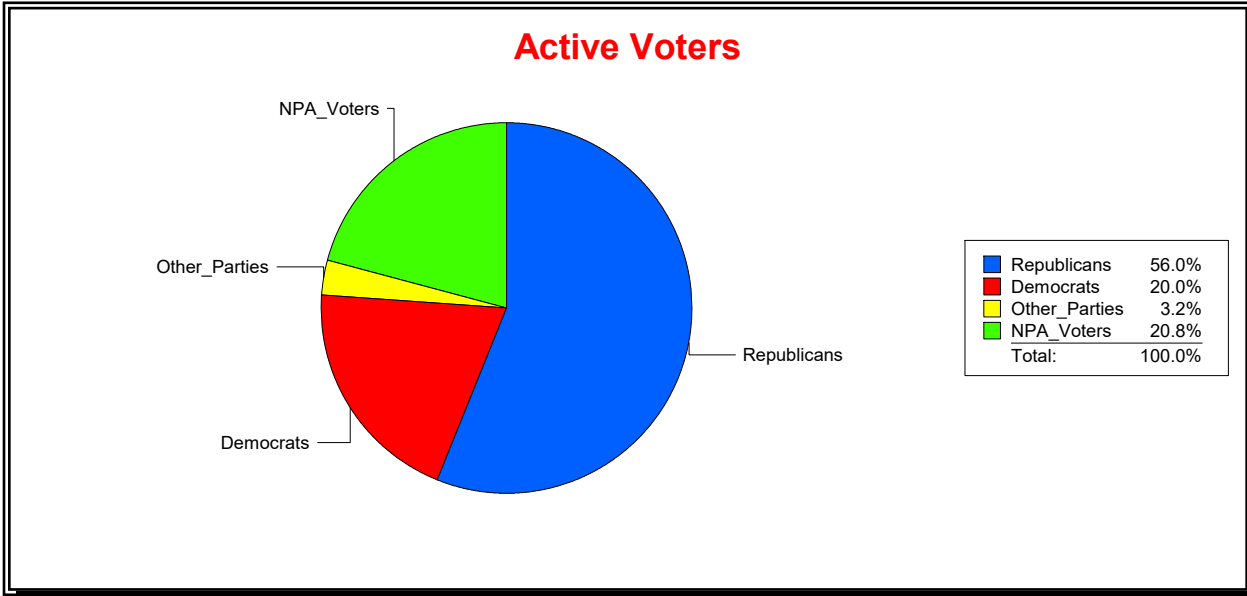

Vicky Oakes

Supervisor of Elections

St Johns County, FL

Date 5/12/2026

Time 10:57 AM

Graphs of District Registration

Active Registered Voters

Inactive Voters

District	Total	Dems	Reps	NonP	Other	Total	Dems	Reps	NonP	Other
St. Johns County	235,600	47,170	131,907	48,988	7,535	31,645	7,497	12,027	11,298	823