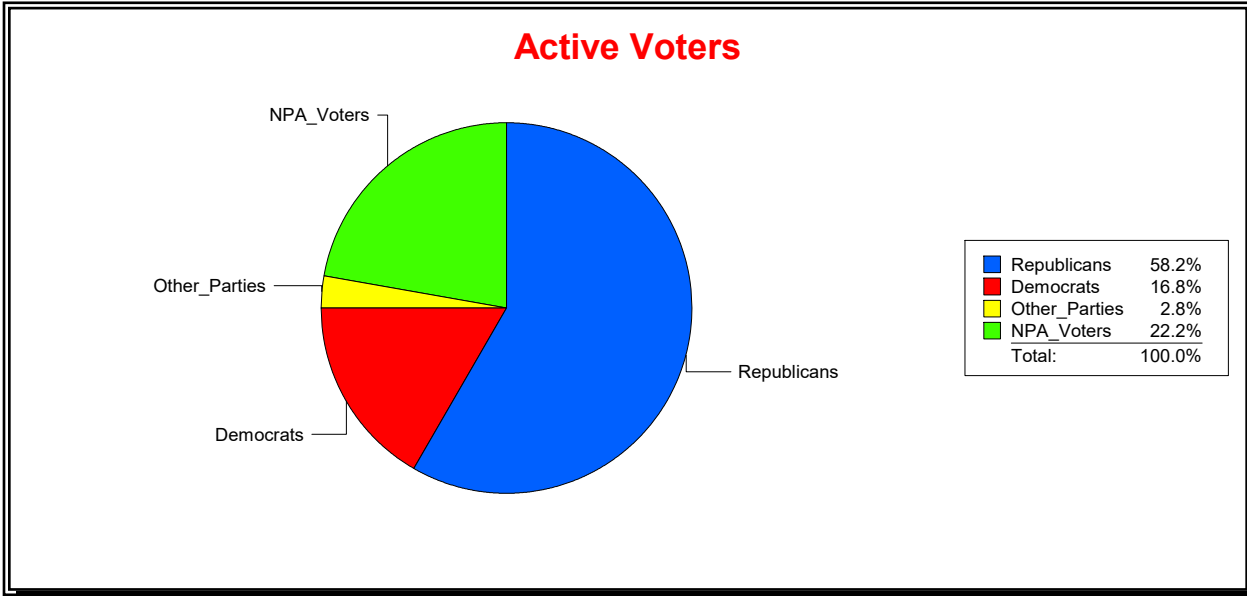

District	Total	Dems	Reps	NonP	Other	Total	Dems	Reps	NonP	Other
Marshall Creek CDD	2,653	446	1,544	588	75	296	70	115	108	3

Vicky Oakes

Supervisor of Elections

St Johns County, FL

Date 5/12/2026

Time 10:57 AM