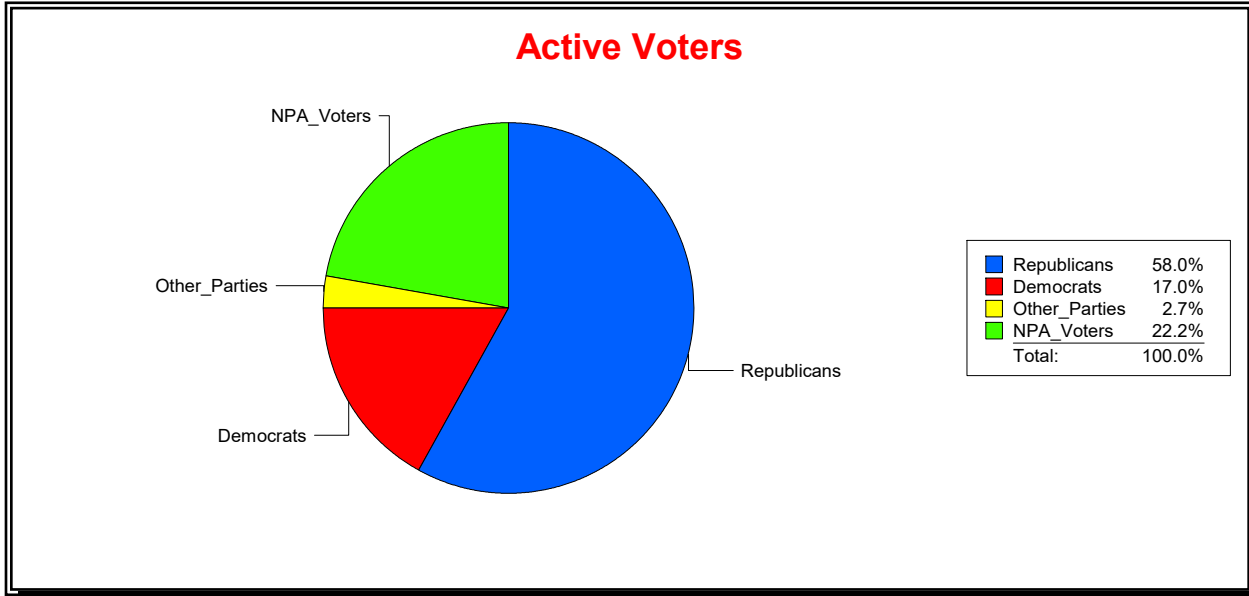

Vicky Oakes

Supervisor of Elections

St Johns County, FL

Date 5/12/2026

Time 10:57 AM

Graphs of District Registration

Active Registered Voters

Inactive Voters

District	Total	Dems	Reps	NonP	Other	Total	Dems	Reps	NonP	Other
School Board - Dist 4	46,454	7,917	26,949	10,328	1,260	5,084	1,021	2,102	1,823	138