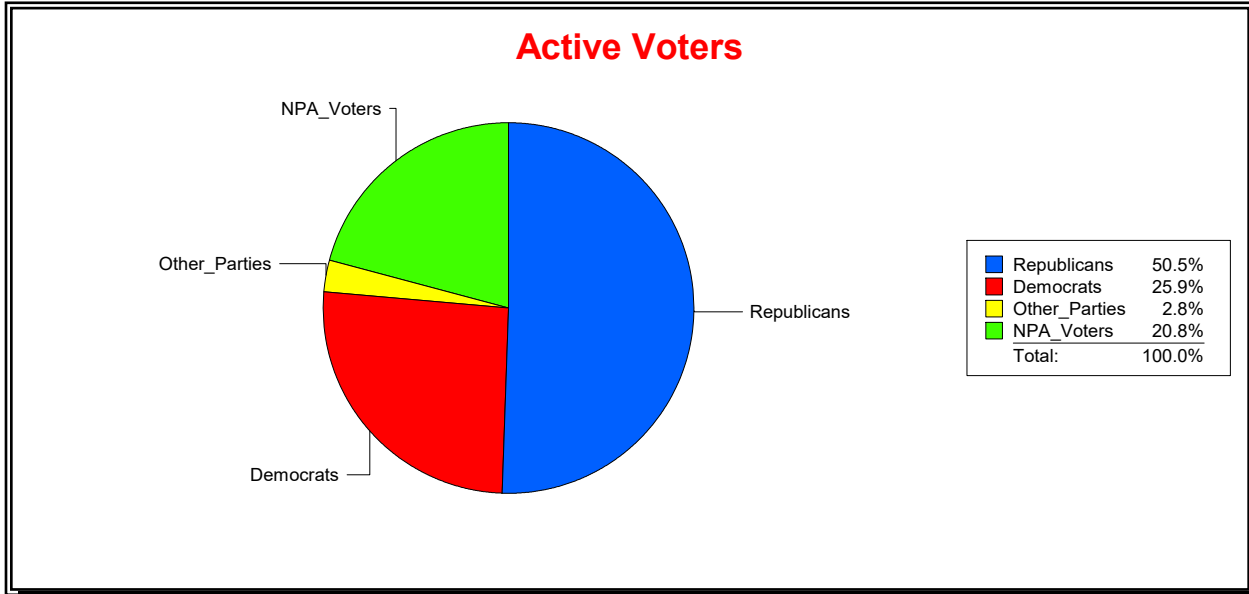

Vicky Oakes

Supervisor of Elections

St Johns County, FL

Date 5/12/2026

Time 10:57 AM

Graphs of District Registration

Active Registered Voters

Inactive Voters

District	Total	Dems	Reps	NonP	Other	Total	Dems	Reps	NonP	Other
St Augustine Beach	5,352	1,388	2,702	1,112	150	704	184	256	244	20