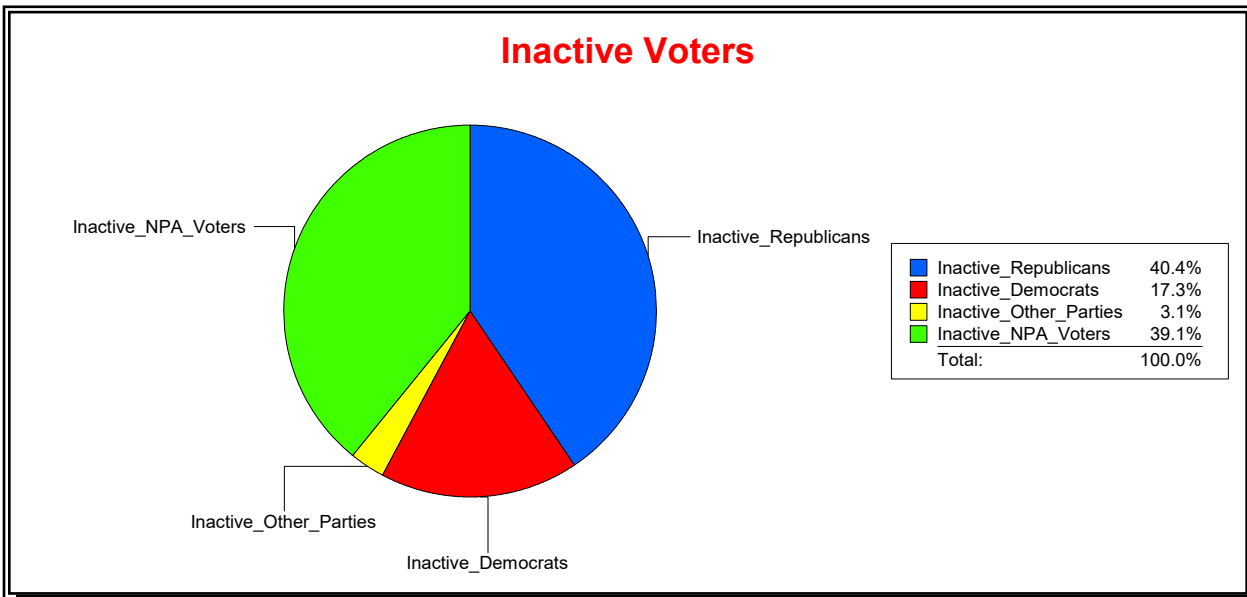

Vicky Oakes

Supervisor of Elections

St Johns County, FL

Date 5/12/2026

Time 10:57 AM

Graphs of District Registration

Active Registered Voters

Inactive Voters

District	Total	Dems	Reps	NonP	Other	Total	Dems	Reps	NonP	Other
Six Mile Creek CDD	3,135	524	1,827	640	144	225	39	91	88	7