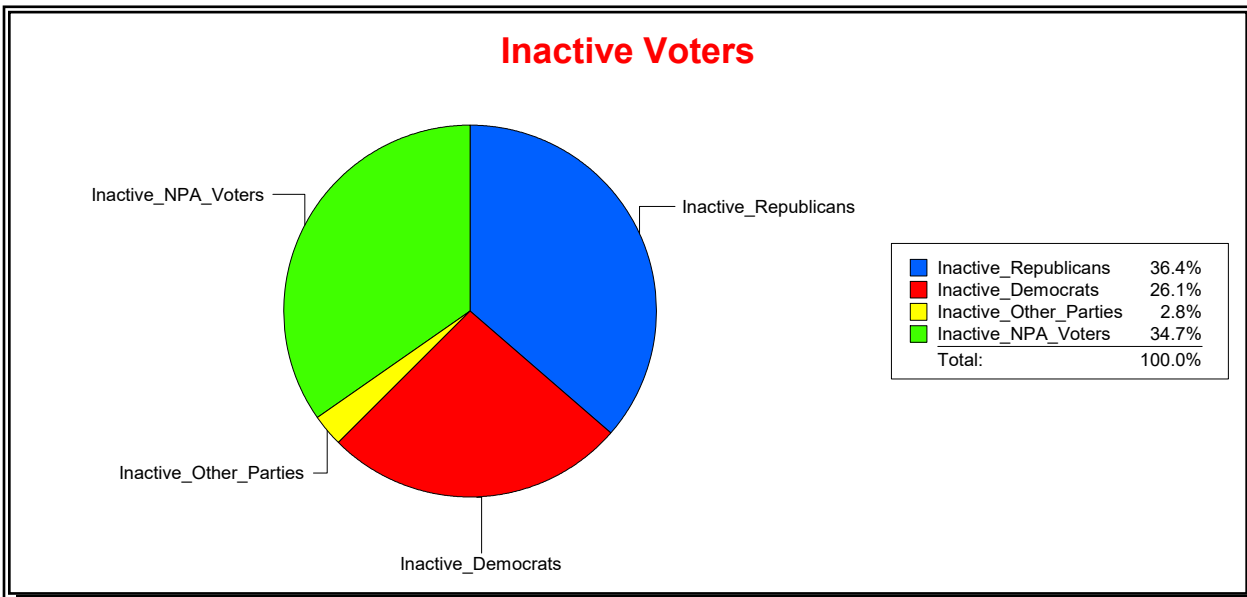

Vicky Oakes

Supervisor of Elections

St Johns County, FL

Date 5/12/2026

Time 10:57 AM

Graphs of District Registration

Active Registered Voters

Inactive Voters

District	Total	Dems	Reps	NonP	Other	Total	Dems	Reps	NonP	Other
St Augustine Beach	5,352	1,388	2,702	1,112	150	704	184	256	244	20