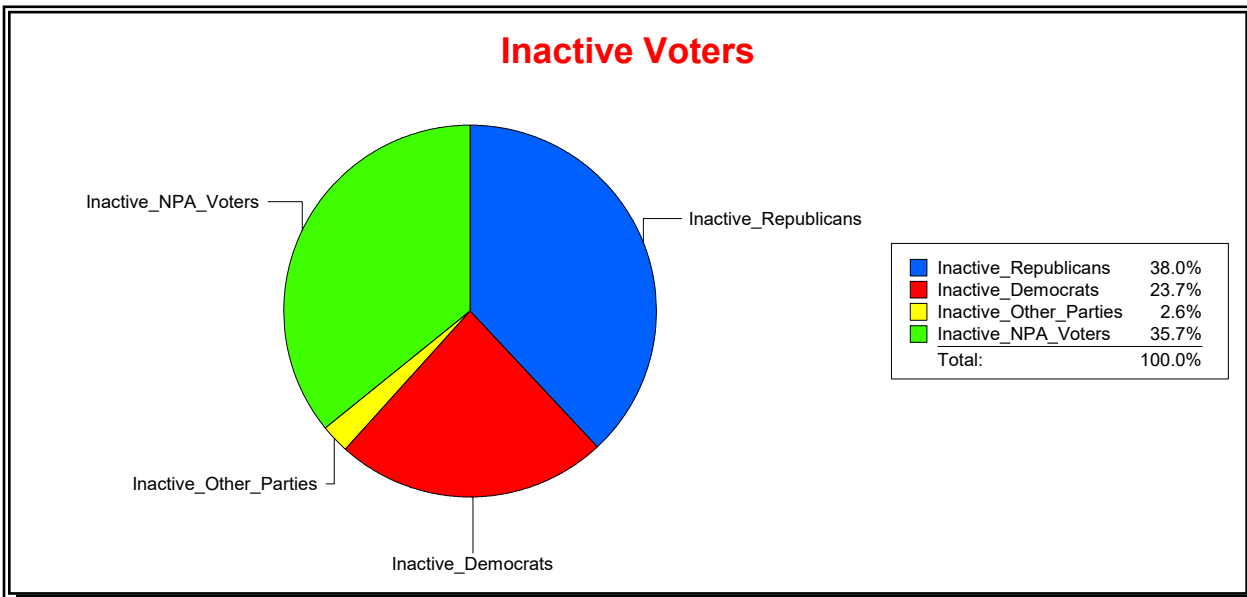

Vicky Oakes

Supervisor of Elections

St Johns County, FL

Date 5/12/2026

Time 10:57 AM

Graphs of District Registration

Active Registered Voters

Inactive Voters

District	Total	Dems	Reps	NonP	Other	Total	Dems	Reps	NonP	Other
St. Johns County	235,600	47,170	131,907	48,988	7,535	31,645	7,497	12,027	11,298	823

Vicky Oakes

Supervisor of Elections

St Johns County, FL

Date 5/12/2026