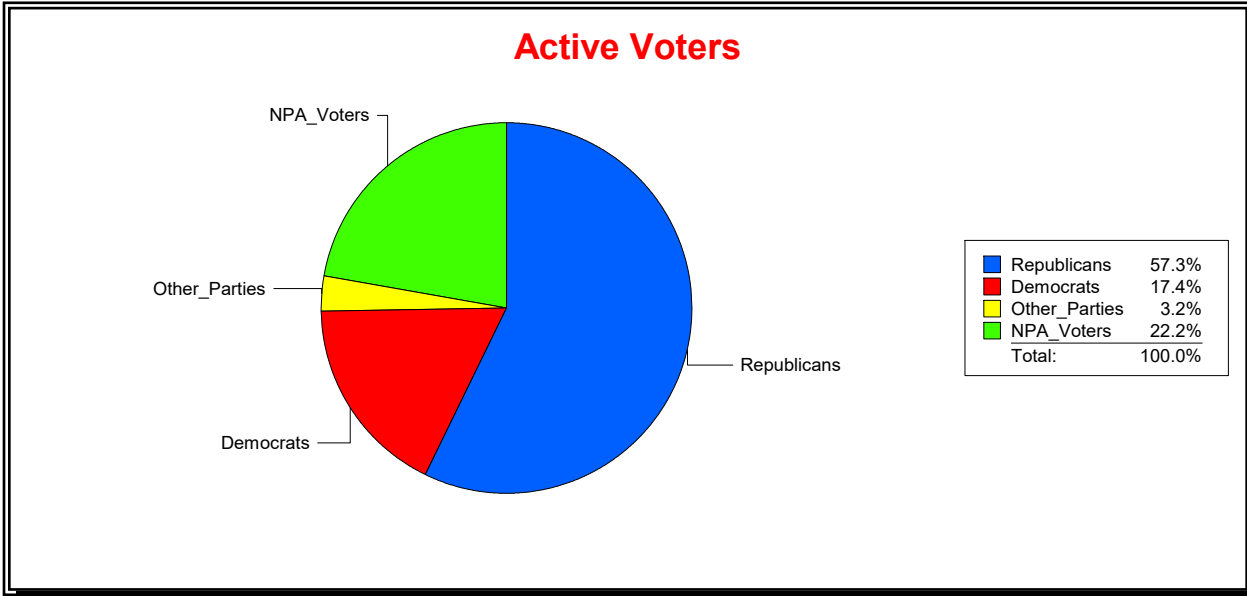

Vicky Oakes

Supervisor of Elections

St Johns County, FL

Date 5/12/2026

Time 10:57 AM

Graphs of District Registration

Active Registered Voters

Inactive Voters

District	Total	Dems	Reps	NonP	Other	Total	Dems	Reps	NonP	Other
Turnbull Creek CDD	2,028	352	1,162	450	64	300	52	140	97	11