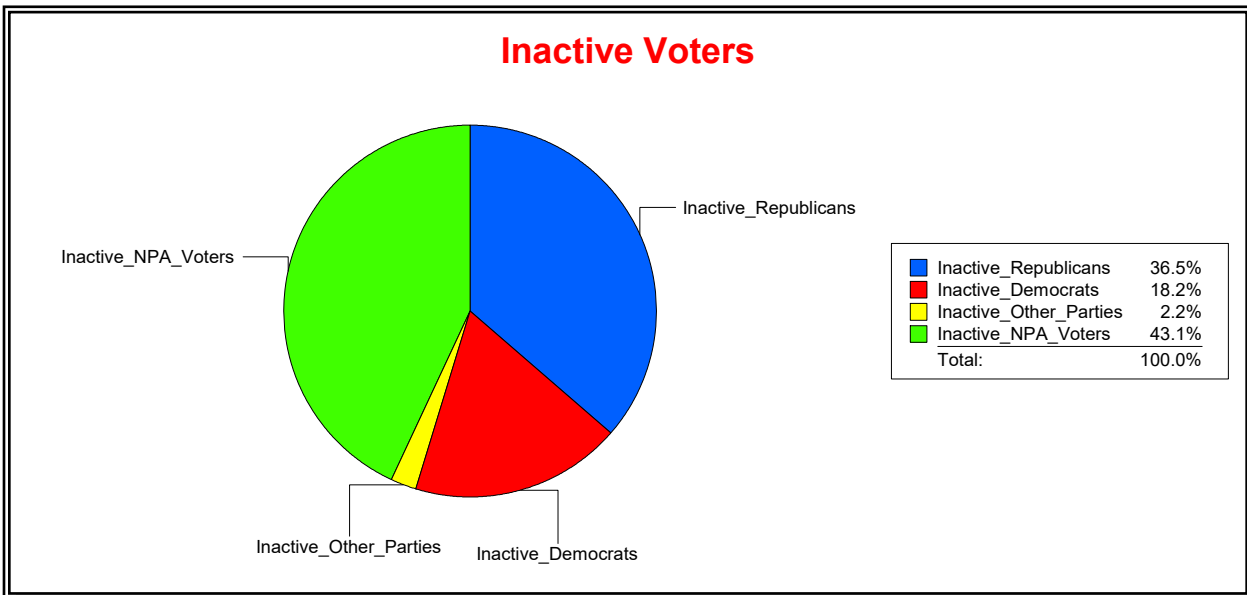

St Johns County, FL

Date 5/12/2026

Time 10:57 AM

Graphs of District Registration

Active Registered Voters

Inactive Voters

District	Total	Dems	Reps	NonP	Other	Total	Dems	Reps	NonP	Other
Glen St Johns CDD	998	201	529	241	27	137	25	50	59	3