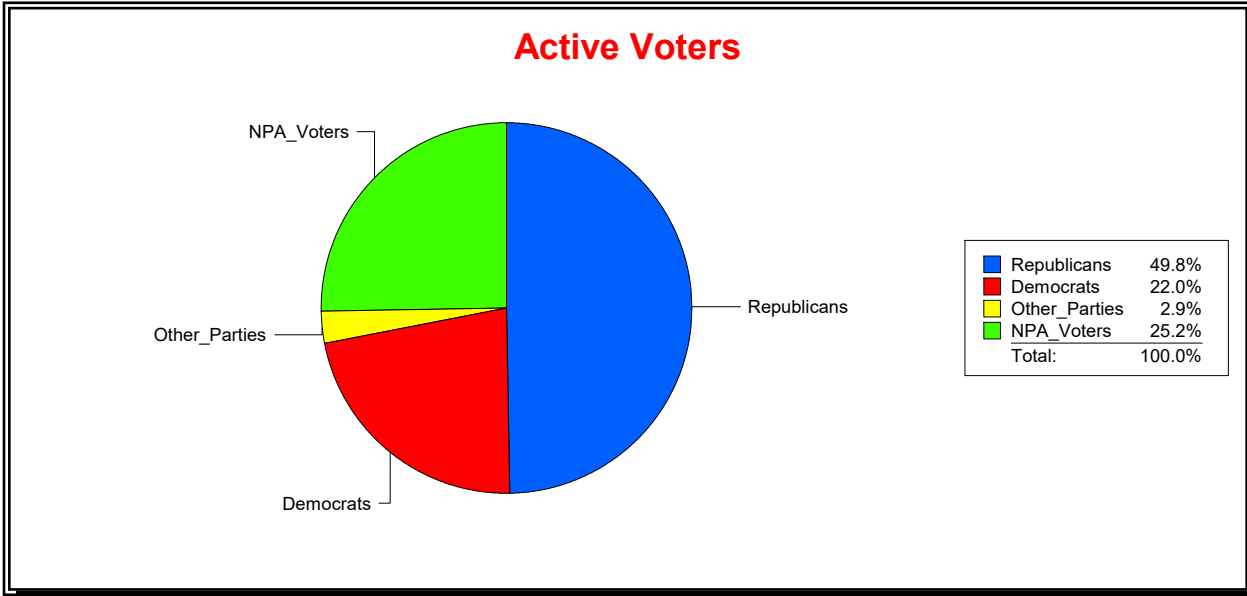

Vicky Oakes

Supervisor of Elections

St Johns County, FL

Date 5/12/2026

Time 10:57 AM

Graphs of District Registration

Active Registered Voters

Inactive Voters

District	Total	Dems	Reps	NonP	Other	Total	Dems	Reps	NonP	Other
Brandy Creek CDD	1,256	276	626	317	37	198	41	73	80	4