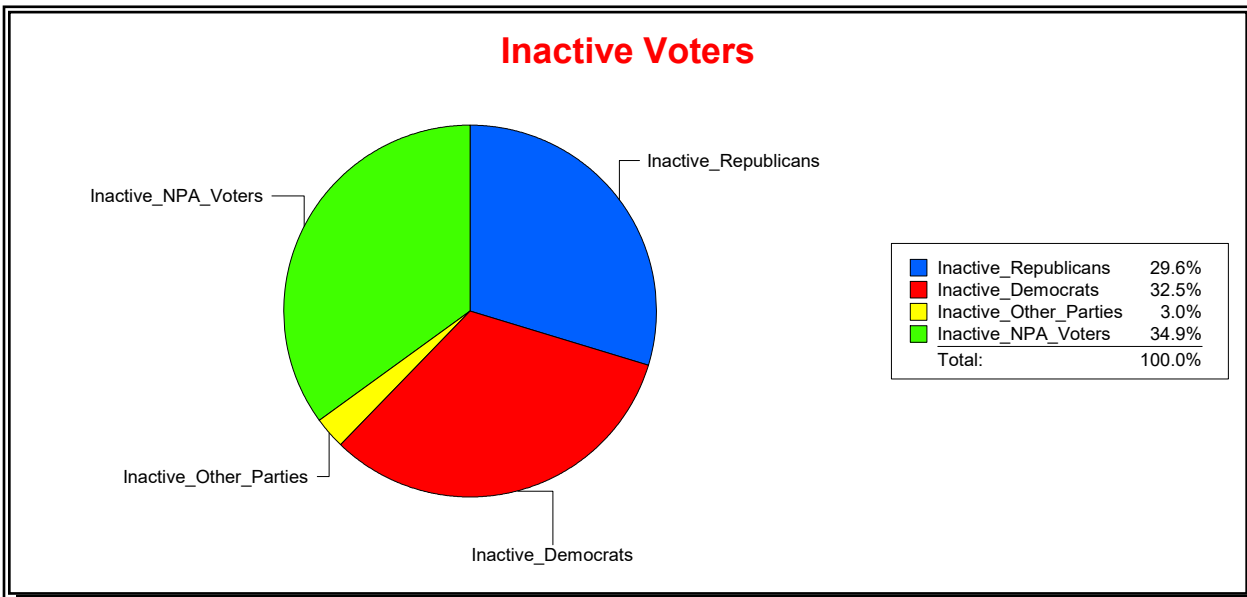

Vicky Oakes

Supervisor of Elections

St Johns County, FL

Date 5/12/2026

Time 10:57 AM

Graphs of District Registration

District	Active Registered Voters					Inactive Voters				
	Total	Dems	Reps	NonP	Other	Total	Dems	Reps	NonP	Other
St Augustine	10,263	3,183	4,523	2,164	393	2,013	655	596	702	60