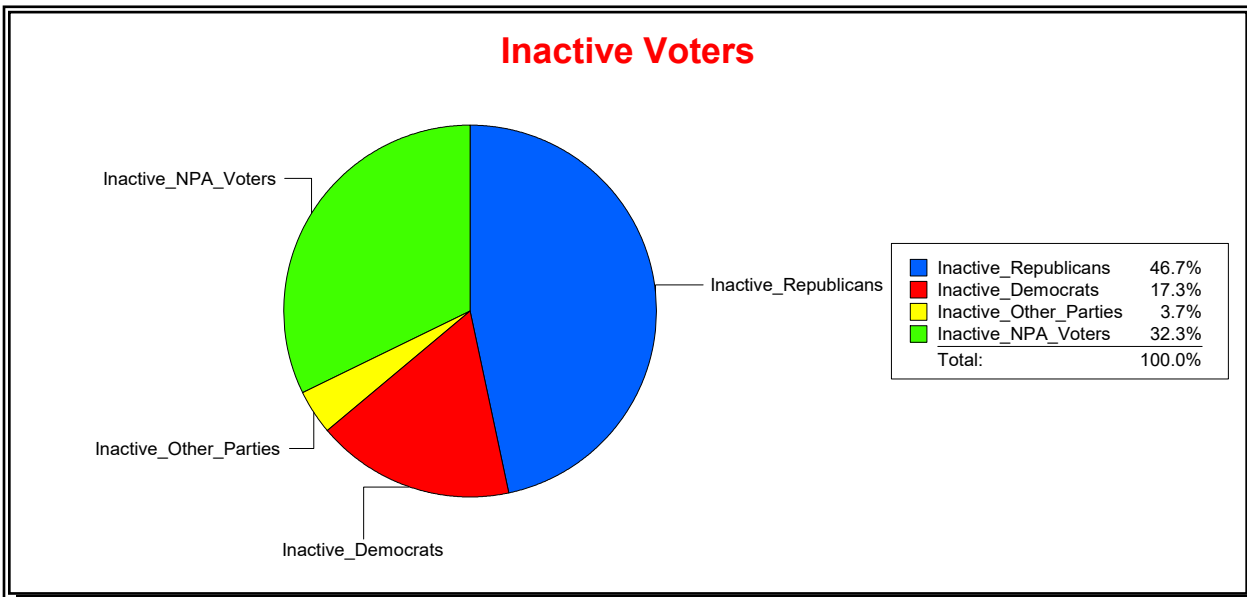

Vicky Oakes

Supervisor of Elections

St Johns County, FL

Date 5/12/2026

Time 10:57 AM

Graphs of District Registration

Active Registered Voters

Inactive Voters

District	Total	Dems	Reps	NonP	Other	Total	Dems	Reps	NonP	Other
Turnbull Creek CDD	2,028	352	1,162	450	64	300	52	140	97	11