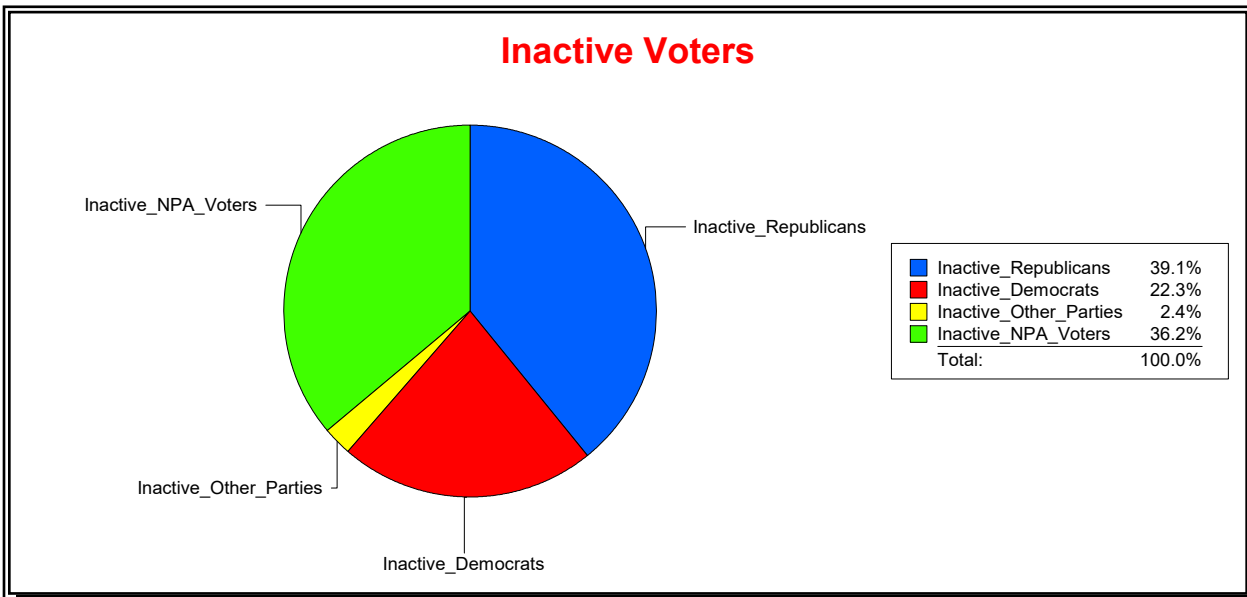

Vicky Oakes

Supervisor of Elections

St Johns County, FL

Date 5/12/2026

Time 10:57 AM

Graphs of District Registration

Active Registered Voters

Inactive Voters

District	Total	Dems	Reps	NonP	Other	Total	Dems	Reps	NonP	Other
County Commission - Dist 2	51,885	9,469	30,015	10,632	1,769	6,955	1,553	2,721	2,515	166