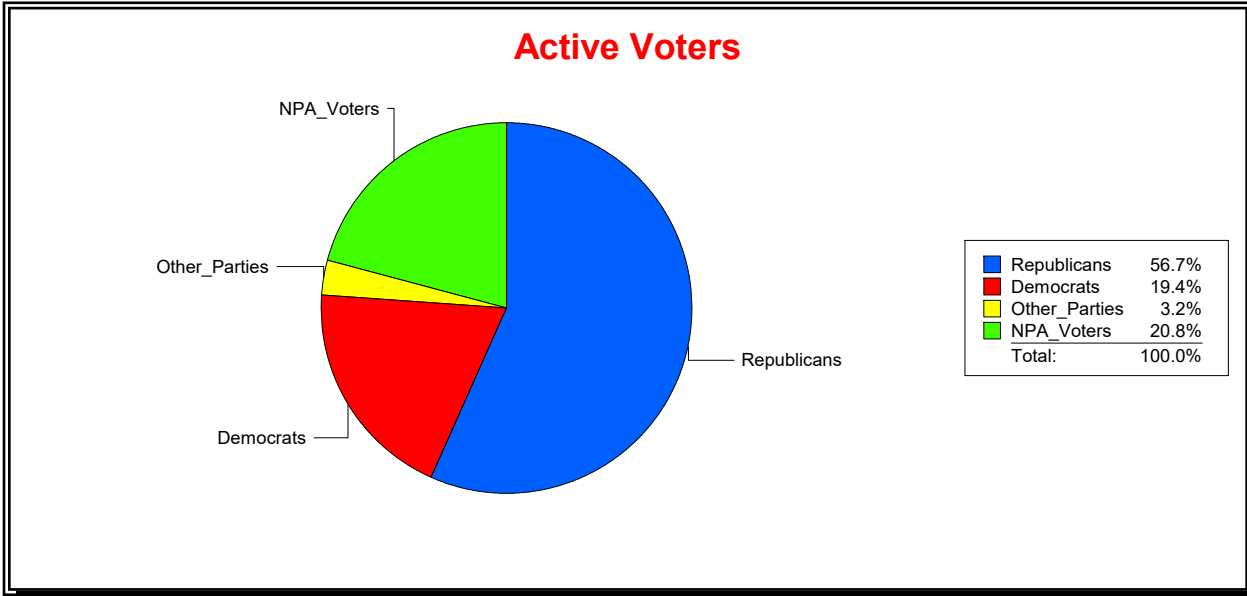

Vicky Oakes

Supervisor of Elections

St Johns County, FL

Date 5/12/2026

Time 10:57 AM

Graphs of District Registration

Active Registered Voters

Inactive Voters

District	Total	Dems	Reps	NonP	Other	Total	Dems	Reps	NonP	Other
St Johns County	219,985	42,599	124,682	45,712	6,992	28,928	6,658	11,175	10,352	743