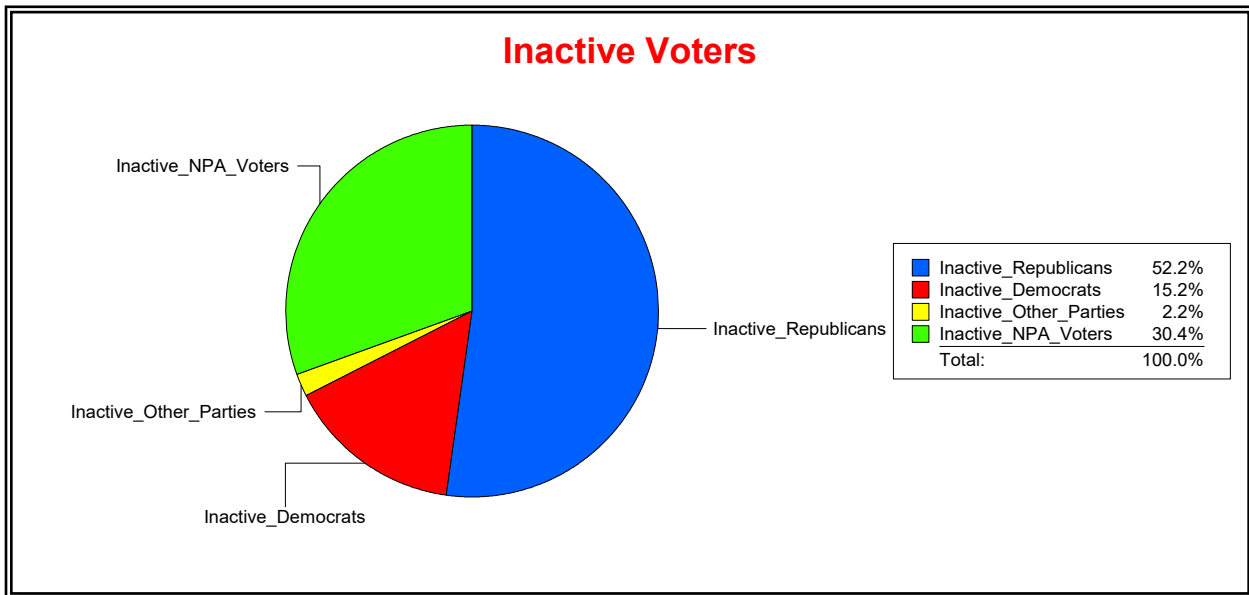

Date 5/12/2026

Time 10:57 AM

Graphs of District Registration

Active Registered Voters

Inactive Voters

District	Total	Dems	Reps	NonP	Other	Total	Dems	Reps	NonP	Other
Madeira CDD	763	129	484	122	28	46	7	24	14	1