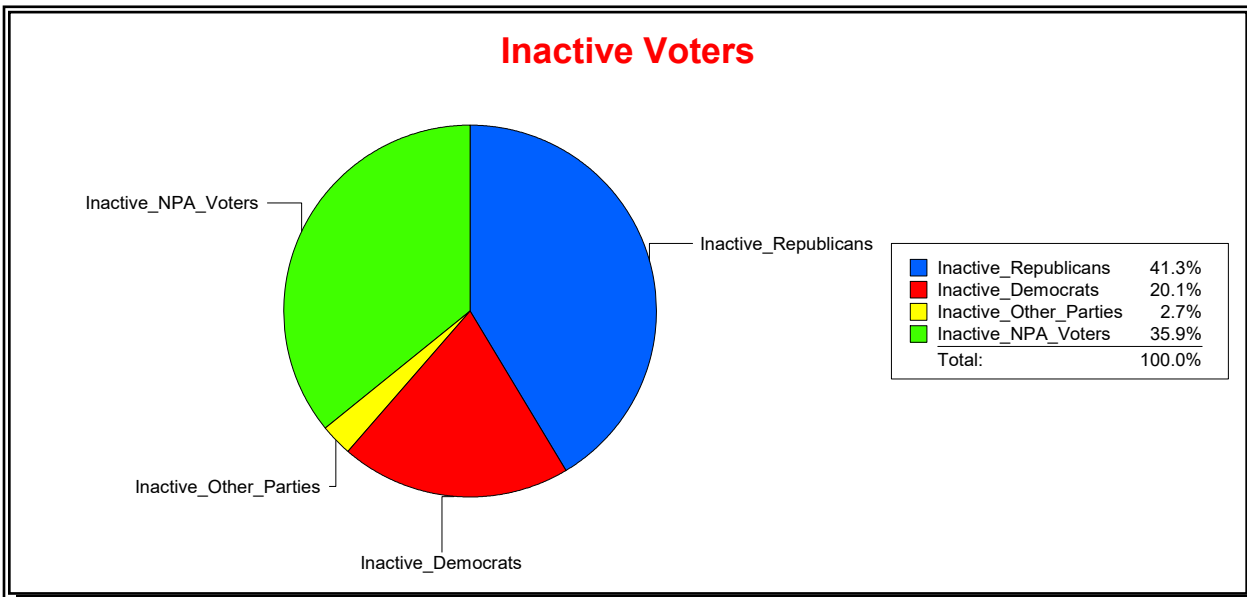

Vicky Oakes

Supervisor of Elections

St Johns County, FL

Date 5/12/2026

Time 10:57 AM

Graphs of District Registration

Active Registered Voters

Inactive Voters

District	Total	Dems	Reps	NonP	Other	Total	Dems	Reps	NonP	Other
County Commission - Dist 4	46,454	7,917	26,949	10,328	1,260	5,084	1,021	2,102	1,823	138