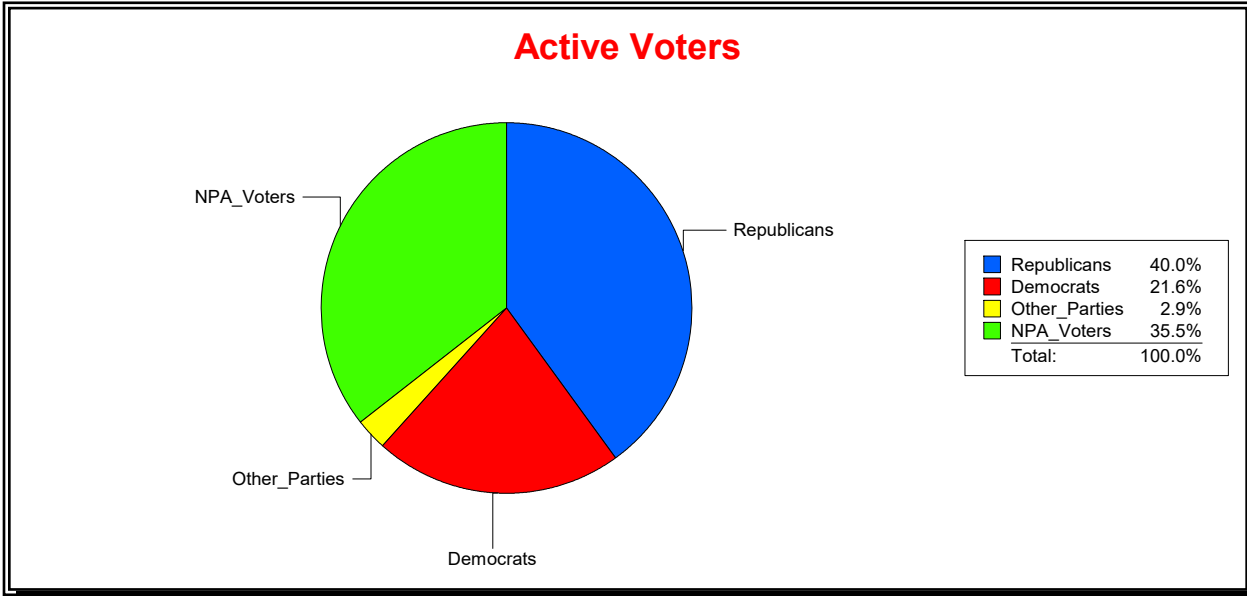

Vicky Oakes

Supervisor of Elections

St Johns County, FL

Date 5/12/2026

Time 10:57 AM

Graphs of District Registration

Active Registered Voters

Inactive Voters

District	Total	Dems	Reps	NonP	Other	Total	Dems	Reps	NonP	Other
Isles of Bartram Park CDD	1,086	235	434	385	32	178	34	46	96	2