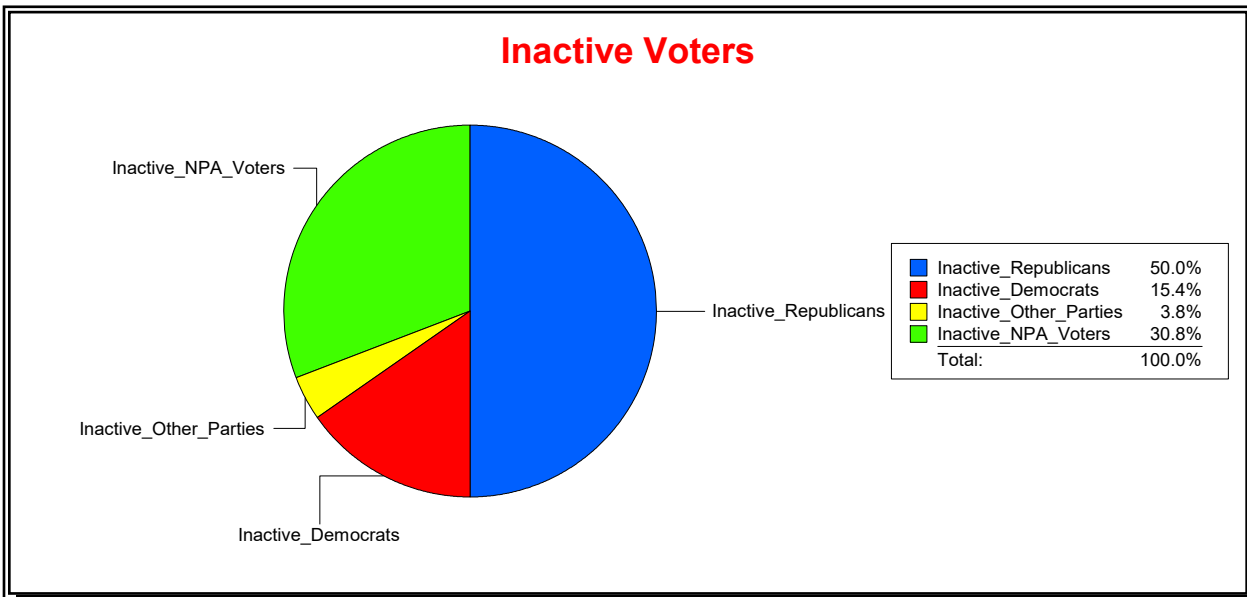

St Johns County, FL

Date 5/12/2026

Time 10:57 AM

Graphs of District Registration

Active Registered Voters

Inactive Voters

District	Total	Dems	Reps	NonP	Other	Total	Dems	Reps	NonP	Other
Parkland Preserve CDD	593	117	353	95	28	26	4	13	8	1