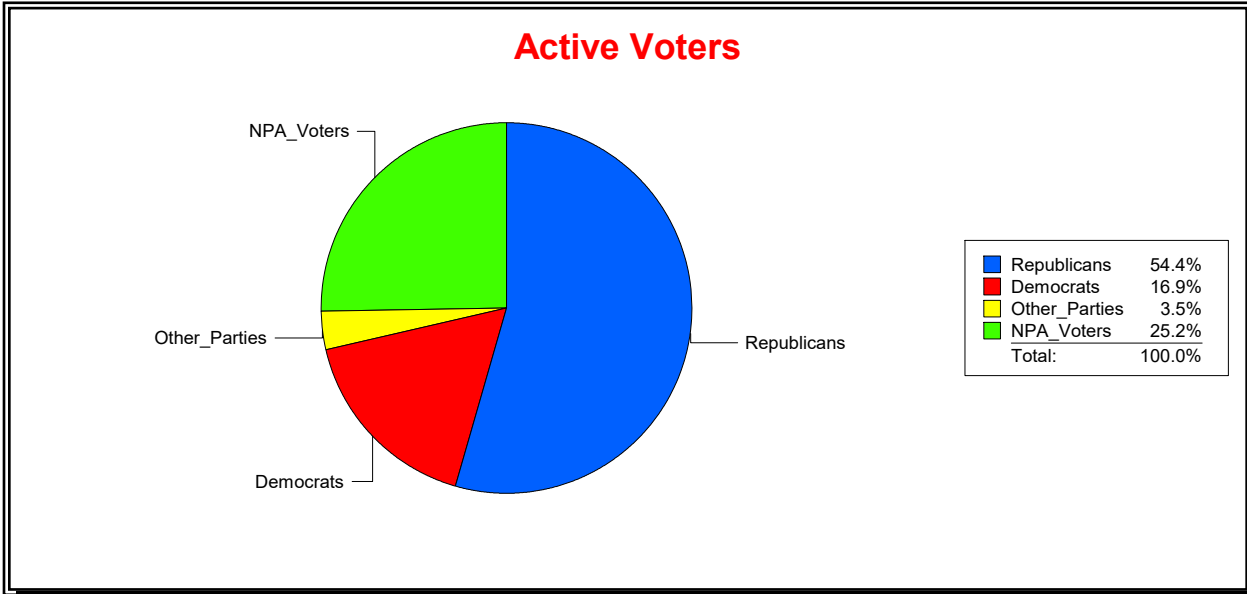

Supervisor of Elections

St Johns County, FL

Date 5/12/2026

Time 10:57 AM

Graphs of District Registration

Active Registered Voters

Inactive Voters

District	Total	Dems	Reps	NonP	Other	Total	Dems	Reps	NonP	Other
Meadow View At Twin Creeks	2,404	407	1,308	605	84	168	27	70	67	4