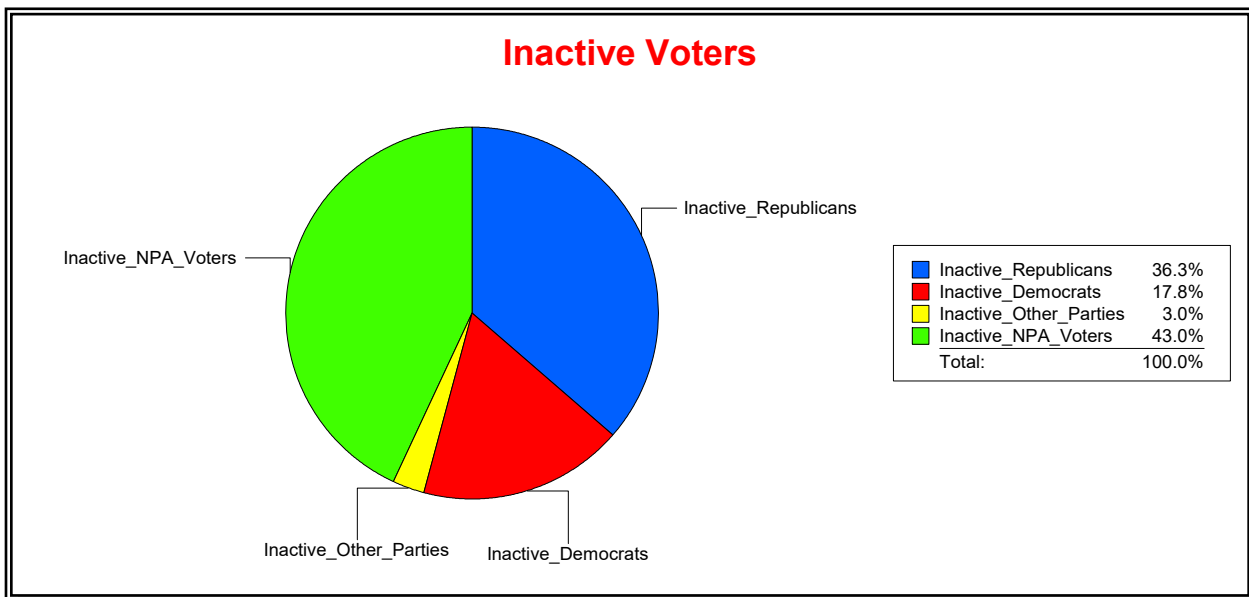

Vicky Oakes

Supervisor of Elections

St Johns County, FL

Date 5/12/2026

Time 10:57 AM

Graphs of District Registration

Active Registered Voters

Inactive Voters

District	Total	Dems	Reps	NonP	Other	Total	Dems	Reps	NonP	Other
Bannon Lakes CDD	1,505	315	772	350	68	135	24	49	58	4