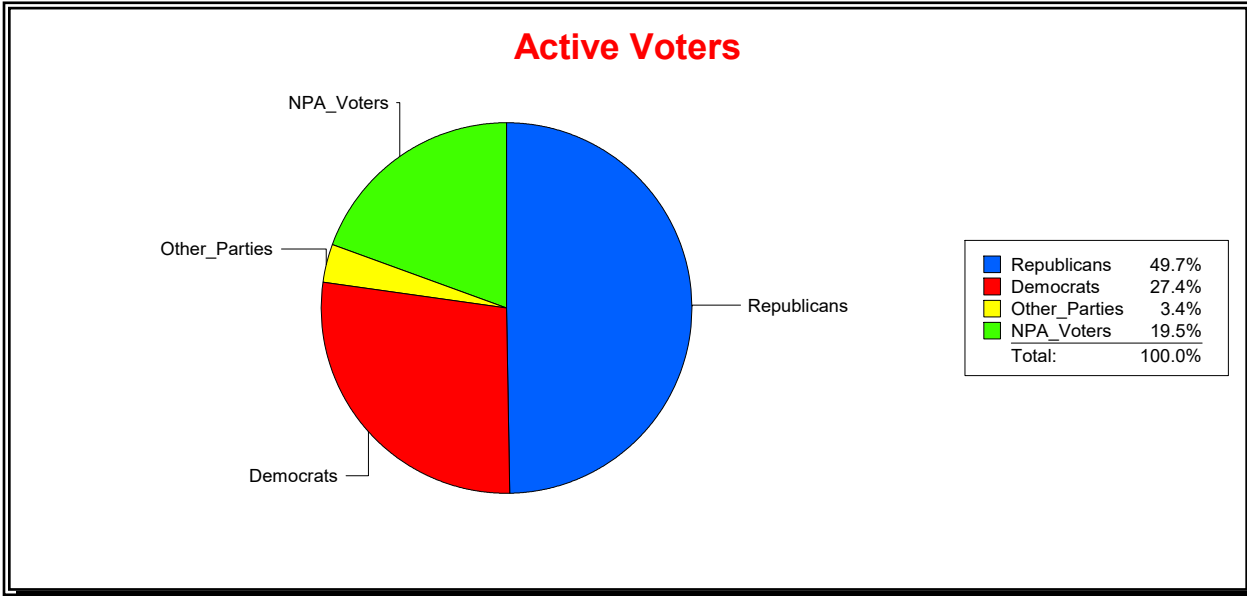

Vicky Oakes

Supervisor of Elections

St Johns County, FL

Date 5/12/2026

Time 10:57 AM

Graphs of District Registration

Active Registered Voters

Inactive Voters

District	Total	Dems	Reps	NonP	Other	Total	Dems	Reps	NonP	Other
State Representative - Dist 19	44,603	12,235	22,148	8,719	1,501	7,747	2,376	2,499	2,656	216