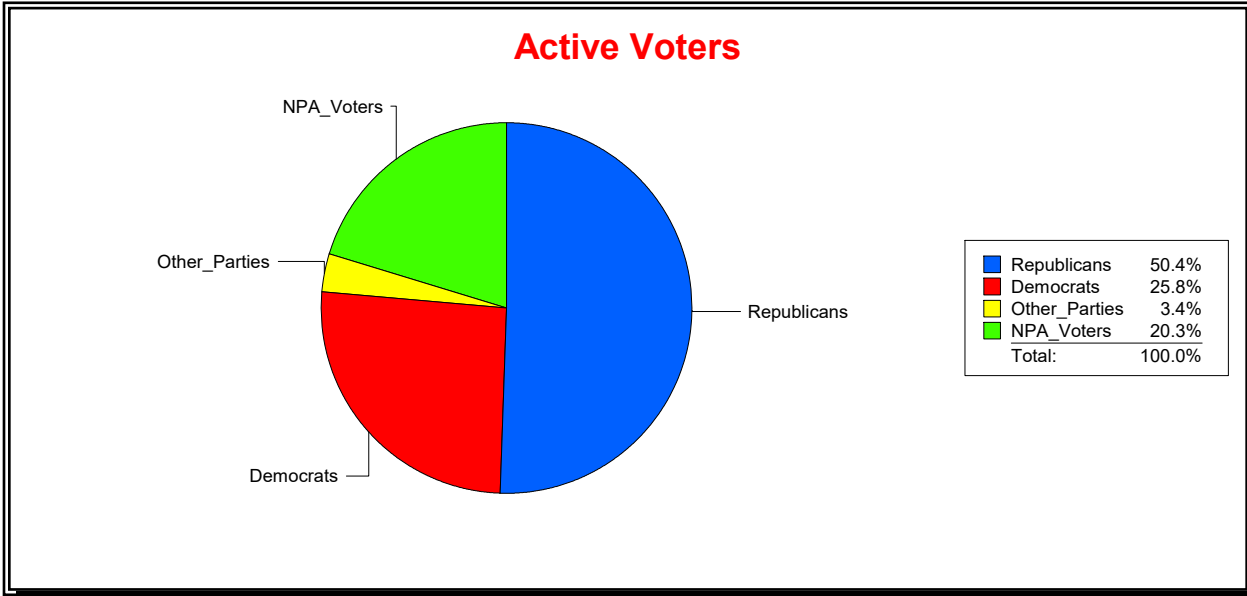

Vicky Oakes

Supervisor of Elections

St Johns County, FL

Date 5/12/2026

Time 10:57 AM

Graphs of District Registration

Active Registered Voters

Inactive Voters

District	Total	Dems	Reps	NonP	Other	Total	Dems	Reps	NonP	Other
Heritage Park CDD	1,259	325	635	256	43	211	47	55	106	3