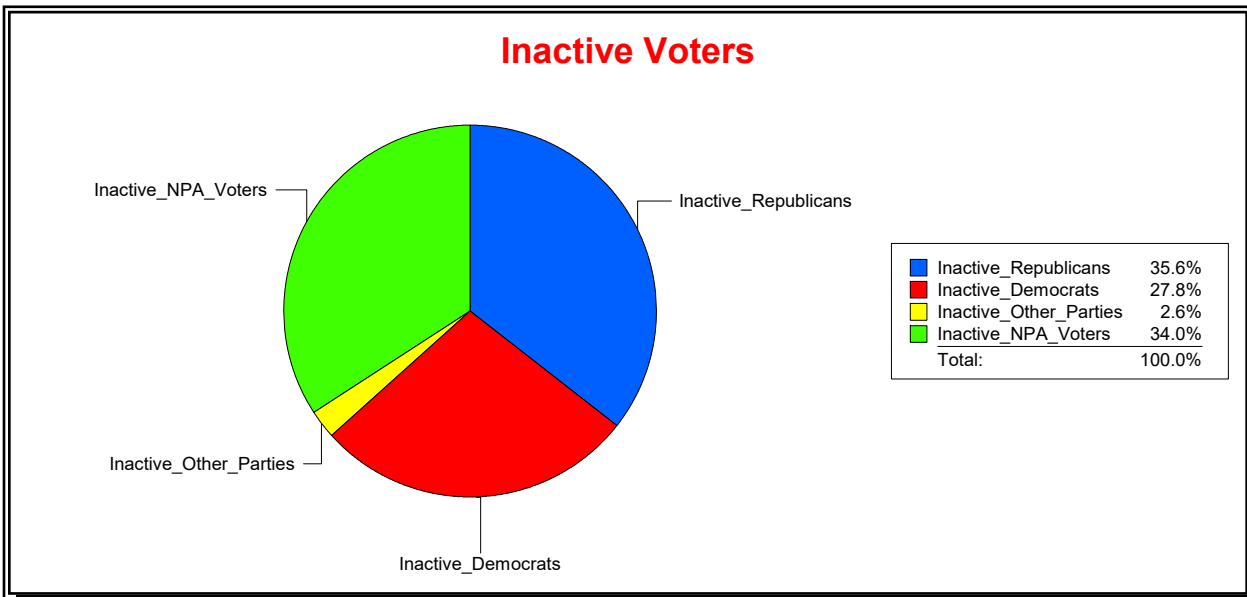

Vicky Oakes

Supervisor of Elections

St Johns County, FL

Date 5/12/2026

Time 10:57 AM

Graphs of District Registration

Active Registered Voters

Inactive Voters

District	Total	Dems	Reps	NonP	Other	Total	Dems	Reps	NonP	Other
School Board - Dist 3	43,881	10,471	23,816	8,141	1,453	7,046	1,957	2,508	2,398	183