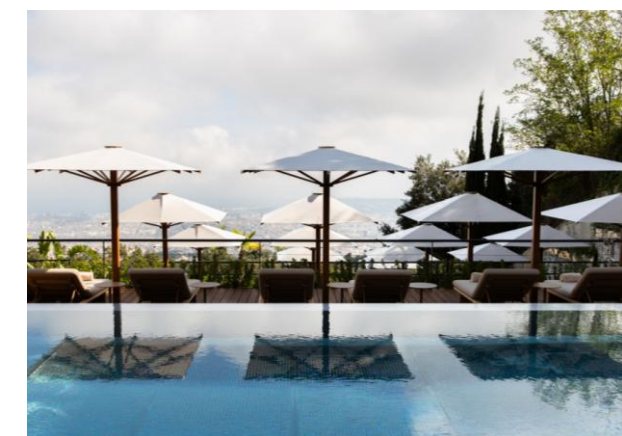

HOTEL FACT SHEET

Overlooking the entire city of Barcelona

Set high above the city, METT Barcelona offers skyline serenity—a peaceful escape with panoramic views of the city’s vibrant heart. Blending urban sophistication with the calm of nature, the hotel invites you to experience Barcelona from a new perspective.

Exceptional Comfort

With 70 elegant rooms and suites, METT Barcelona is an intimate lifestyle destination where comfort, style, and authentic hospitality meet above it all. All rooms ranging from 40 - 70 sqm.

Gastronomy & Entertainment

Indulge in first-class gastronomy, with exquisite dishes that blend local and Mediterranean flavors, taking your dining experience to new heights.

Wellness & Red Carpet Experience by Valmont

Valmont Spa provides skilled spa therapists who will help you choose the best spa treatment designed to soothe, pamper, de-stress, and invigorate the mind and body dependent on your personal preferences.

Spaces for Memorable Events

The hotel has versatile rooms and spaces ideal for events. With spectacular views, incredible culinary experiences, and the best music, each space can be transformed to create unforgettable moments.