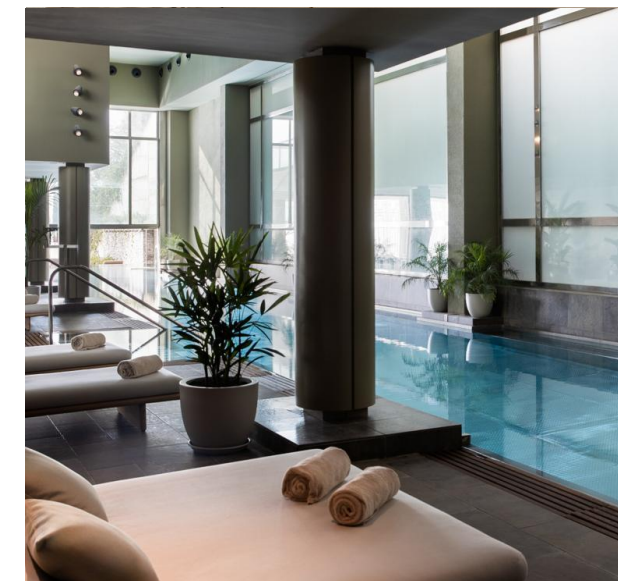

HOTEL FACT SHEET

Overlooking the entire city of Barcelona

Set high above the city, METT Barcelona offers skyline serenity—a peaceful escape with panoramic views of the city’s vibrant heart. Blending urban sophistication with the calm of nature, the hotel invites you to experience Barcelona from a new perspective.

Exceptional Comfort

With 70 elegant rooms and suites, METT Barcelona is an intimate lifestyle destination where comfort, style, and authentic hospitality meet above it all. All rooms ranging from 40 - 70 sqm.

Gastronomy & Entertainment

Indulge in first-class gastronomy, with exquisite dishes that blend local and Mediterranean flavors, taking your dining experience to new heights.

Wellness & Red Carpet Experience by Valmont

Valmont Spa provides skilled spa therapists who will help you choose the best spa treatment designed to soothe, pamper, de-stress, and invigorate the mind and body dependent on your personal preferences.

Spaces for Memorable Events

The hotel has versatile rooms and spaces ideal for events. With spectacular views, incredible culinary experiences, and the best music, each space can be transformed to create unforgettable moments.