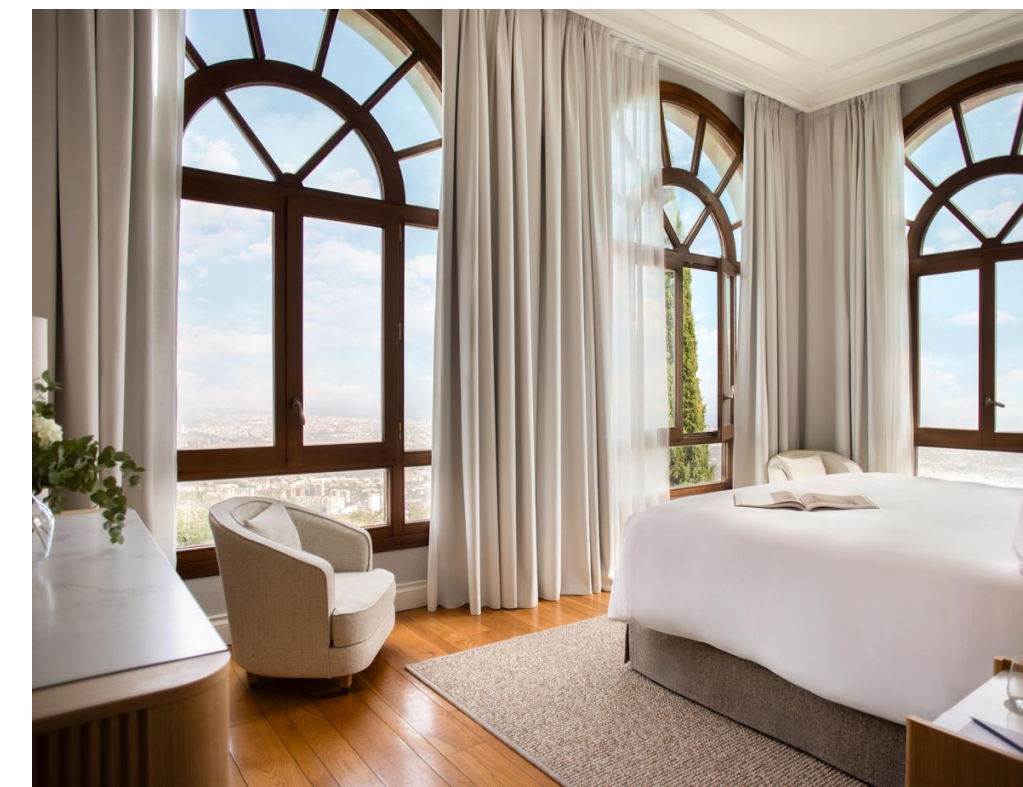

ACCOMODATION

* All rooms can be turned into Double Twins

Type of rooms	Number	Code	Bed Size	Occ	Handicapped	Shower	Bathtub	Balcony	Private Pool	Total
DELUXE ROOM	15	DM	King	2		15	15	14		40-44 sqm
SEA VIEW DELUXE ROOM	16	DS	King	2		16	16	16		45-52 sqm
DELUXE TERRACE ROOM	8	TM	King	2		8	8	1		48-55 sqm
LIFESTYLE TERRACE ROOM	5	TS	King	2	2	5	5	1		50 sqm
JUNIOR SUITE	4	JM	King	2		4	4	2		50 sqm
SEA VIEW JUNIOR SUITE	4	JS	King	2		4	4	2		62 sqm
SUITE	6	SM	King	3		6	6	4		60 sqm
SEA VIEW SUITE	6	SSV	King	3		6	6	4		60-64 sqm
DUPLEX SUITE	2	TO	King	3		2	2			64 sqm
SIGNATURE SUITE w/ PLUNGE POOL	4	SS	King	2		4	4		4	70 sqm
METT SUITE	1	MSU	King	4		2	2		1	161 sqm