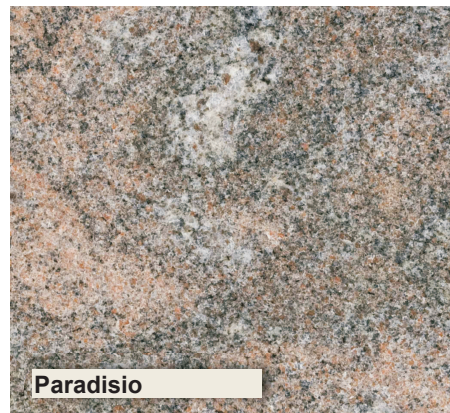

# CLASSIC GRANITE COLORS

The names of some granite colors may have changed. The guide below reflects the updated 2021 Matthews Granite color names.

**Star Blue / Everlasting Blue**

**Kershaw Pink**

*\*Previously Star Mahogany*

# DISTINCTION GRANITE COLORS

The names of some granite colors may have changed. The guide below reflects the updated 2021 Matthews Granite color names.

**India Black**

*\*Previously Star's Absolute Black*

**Import Gray**

**Bahama Blue**

*\*Previously Everlasting's Coral Blue*

**Butterfly Blue**

**Mocha**

*\*Previously Everlasting's Maple*

**India Red**

**Tropical Green**

**Paradisio**

**Import Mahogany**

*\*Previously Everlasting's China Mahogany*

*\*Previously Star's India Mahogany*

**Celestial Red**

**Blue Pearl**