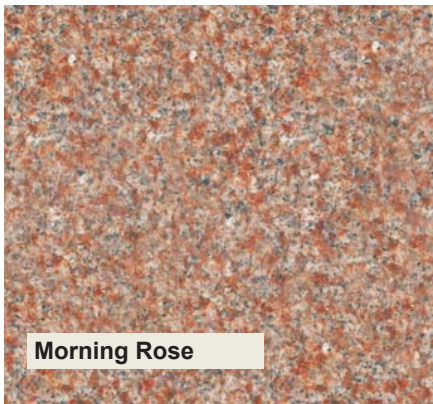

# CLASSIC GRANITE COLORS

The names of some granite colors may have changed. The guide below reflects the updated 2021 Matthews Granite color names.

**Star Blue / Everlasting Blue**

**Kershaw Pink**

*\*Previously Star Mahogany*

**Pink Pearl**

*\*Previously Everlasting Pink*

**Morning Rose**

**Canadian Mahogany**

*\*Previously Everlasting's Mahogany*

**Jet Black**

*\*Previously Everlasting's Absolute Black*

**American Black**

**Dakota Mahogany**

**Flash Black**

*\*Previously Everlasting's Black Veil*

*\*Previously Star's Paradise Black*

**Salisbury Pink**

**Paradisio**

**Import Mahogany**

*\*Previously Everlasting's China Mahogany*

*\*Previously Star's India Mahogany*

**Celestial Red**

**Blue Pearl**