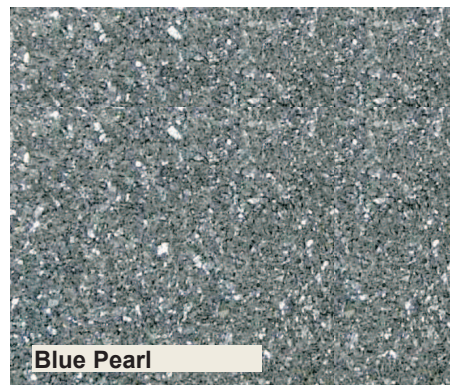

# CLASSIC GRANITE COLORS

The names of some granite colors may have changed. The guide below reflects the updated 2021 Matthews Granite color names.

**Star Blue / Everlasting Blue**

**Kershaw Pink**

*\*Previously Star Mahogany*

**Dakota Mahogany**

**Flash Black**

*\*Previously Everlasting's Black Veil*

*\*Previously Star's Paradise Black*

**Salisbury Pink**

**Import Gray**

**Bahama Blue**

*\*Previously Everlasting's Coral Blue*

**Butterfly Blue**

**Mocha**

*\*Previously Everlasting's Maple*

**India Red**

**Tropical Green**

**Paradisio**

**Import Mahogany**

*\*Previously Everlasting's China Mahogany*

*\*Previously Star's India Mahogany*

**Celestial Red**

**Blue Pearl**