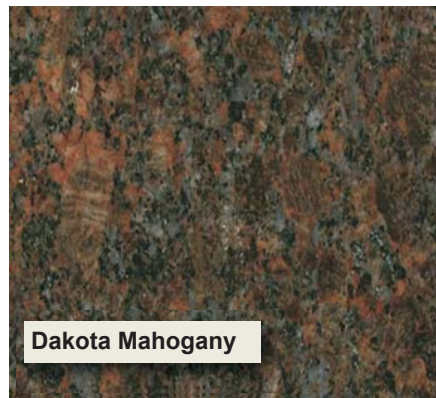

# CLASSIC GRANITE COLORS

The names of some granite colors may have changed. The guide below reflects the updated 2021 Matthews Granite color names.

**Star Blue / Everlasting Blue**

**Kershaw Pink**

*\*Previously Star Mahogany*

**Pink Pearl**

*\*Previously Everlasting Pink*

**Morning Rose**

**Canadian Mahogany**

*\*Previously Everlasting's Mahogany*

**Jet Black**

*\*Previously Everlasting's Absolute Black*

**American Black**

**Dakota Mahogany**

**Flash Black**

*\*Previously Everlasting's Black Veil*

*\*Previously Star's Paradise Black*

**Salisbury Pink**

# DISTINCTION GRANITE COLORS

The names of some granite colors may have changed. The guide below reflects the updated 2021 Matthews Granite color names.

**India Black**

*\*Previously Star's Absolute Black*