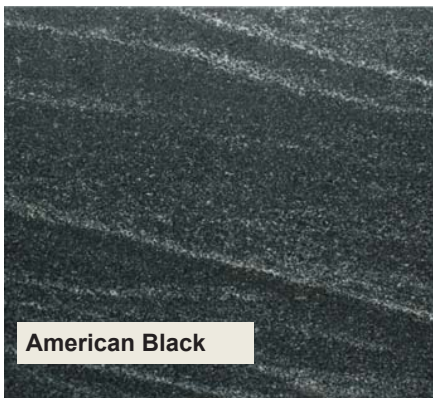

# CLASSIC GRANITE COLORS

The names of some granite colors may have changed. The guide below reflects the updated 2021 Matthews Granite color names.

**Star Blue / Everlasting Blue**

**Kershaw Pink**

*\*Previously Star Mahogany*

**Pink Pearl**

*\*Previously Everlasting Pink*

**Morning Rose**

**Canadian Mahogany**

*\*Previously Everlasting's Mahogany*

**Jet Black**

*\*Previously Everlasting's Absolute Black*

**American Black**

**Dakota Mahogany**

**Flash Black**

*\*Previously Everlasting's Black Veil*

*\*Previously Star's Paradise Black*

**Salisbury Pink**

# DISTINCTION GRANITE COLORS

The names of some granite colors may have changed. The guide below reflects the updated 2021 Matthews Granite color names.

**India Black**

*\*Previously Star's Absolute Black*