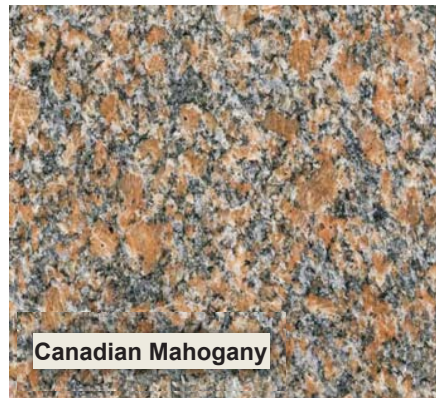

# CLASSIC GRANITE COLORS

The names of some granite colors may have changed. The guide below reflects the updated 2021 Matthews Granite color names.

**Star Blue / Everlasting Blue**

**Kershaw Pink**

*\*Previously Star Mahogany*

**Pink Pearl**

*\*Previously Everlasting Pink*

**Morning Rose**

**Canadian Mahogany**

*\*Previously Everlasting's Mahogany*

**Jet Black**

*\*Previously Everlasting's Absolute Black*

**American Black**

**Dakota Mahogany**

**Flash Black**

*\*Previously Everlasting's Black Veil*

*\*Previously Star's Paradise Black*

**Salisbury Pink**

# DISTINCTION GRANITE COLORS

The names of some granite colors may have changed. The guide below reflects the updated 2021 Matthews Granite color names.

**India Black**

*\*Previously Star's Absolute Black*