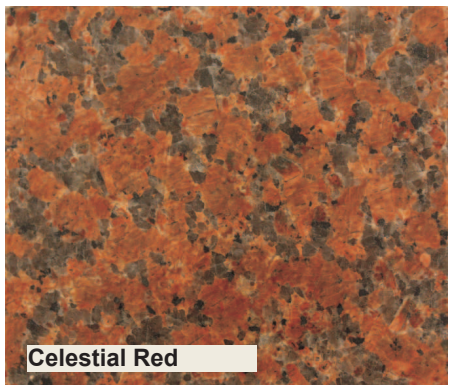

Tropical Green

Blue Pearl

Celestial Red