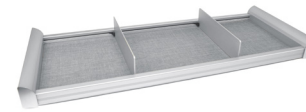

DOUBLE hook

BROOM hook

WATERFALL hook

STORAGE box

SCARF rack

BELT rack

TIE rack

VALET rack

ELITE pole

SIGNATURE pole

SHOE fence

SHOE organizer

DEEP drawer

DIVIDED shelf

FOLDING shelf

LINGERIE drawer

JEWELRY organizer

LAUNDRY organizer

ROTATING mirror

*AVAILABLE IN COMPACT SIZE

SHOWN IN MATTE ALUMINUM & SLATE FABRIC