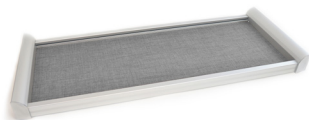

DOUBLE hook

BROOM hook

WATERFALL hook

STORAGE box

SCARF rack

BELT rack

TIE rack

VALET rack

ELITE pole

SIGNATURE pole

SHOE fence

SHOE organizer

DEEP drawer

DIVIDED shelf

FOLDING shelf

LINGERIE drawer

JEWELRY organizer

LAUNDRY organizer

ROTATING mirror

*AVAILABLE IN COMPACT SIZE

SHOWN IN MATTE ALUMINUM & SLATE FABRIC