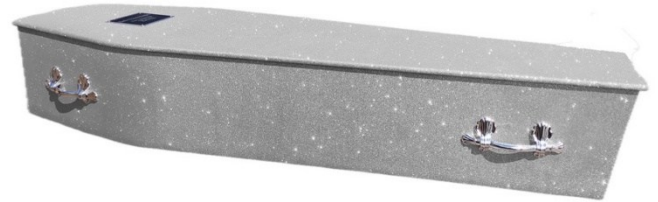

GLITTER COFFINS

The Colourful Glitter Coffins by Colourful Coffins® comes with the promise of a very glamorous and sparkling farewell for a loved one. Ensuring environmental sustainability is important to them, which is why their materials are biodegradable and eco-friendly. As with all Colourful Coffins' products, the Glitter Coffins are approved by the Funeral Furnishing Manufacturer's Association (FFMA) for burial and cremation. From a range of 24 colours, their designers apply the glitter material by hand over any of their coffins: Additional personalised finishes are available, like mirror inscription in Gold or Silver and contrast glitter wording in any of the 24 colours. Wording can be highlighted with crystal elements suitable for burial or cremation. Also, photographs can be added and decorated with crystal elements (maximum of 8 photos over the coffin).