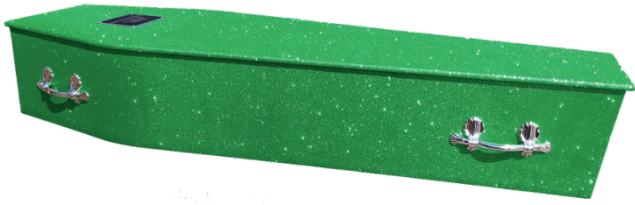

GLITTER COFFINS

The Colourful Glitter Coffins by Colourful Coffins® comes with the promise of a very glamorous and sparkling farewell for a loved one. Ensuring environmental sustainability is important to them, which is why their materials are biodegradable and eco-friendly. As with all Colourful Coffins' products, the Glitter Coffins are approved by the Funeral Furnishing Manufacturer's Association (FFMA) for burial and cremation. From a range of 24 colours, their designers apply the glitter material by hand over any of their coffins: Additional personalised finishes are available, like mirror inscription in Gold or Silver and contrast glitter wording in any of the 24 colours. Wording can be highlighted with crystal elements suitable for burial or cremation. Also, photographs can be added and decorated with crystal elements (maximum of 8 photos over the coffin).