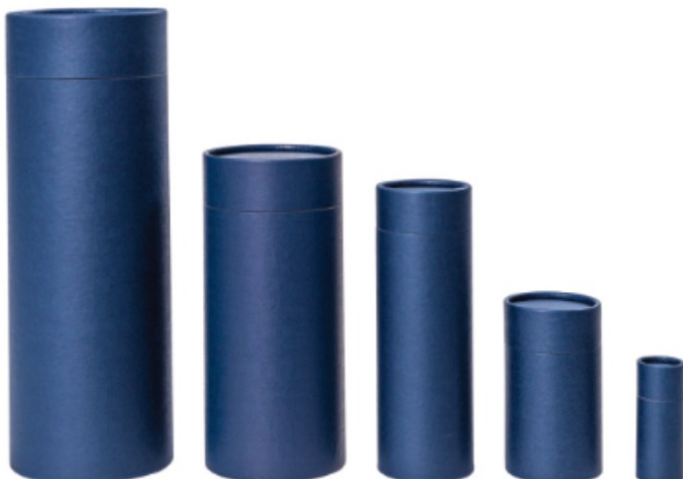

Solid Oak - £85

Solid Utile - £89

Panelled Mahogany Veneer £90

Solid Bamboo - £100

Warwick Solid Oak - £110

Warwick Solid Mahogany - £115

Scatter Tubes

Designed to make the scattering of Cremated Remains easier and more dignified, scatter tubes come in a range of different sizes, one set of cremated remains could be split into multiple tubes to allow for scattering in different locations. Or to allow different members of the family to have their own quantity.