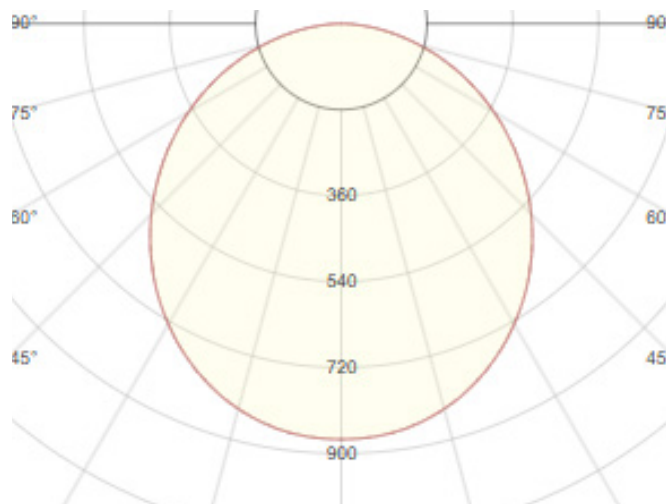

B10	B13	B16	C10	C13	C16
10/15/20W	36	47	58	52	67	83