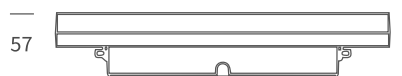

B10	B13	B16	C10	C13	C16
10/15/20W	36	47	58	52	67	83