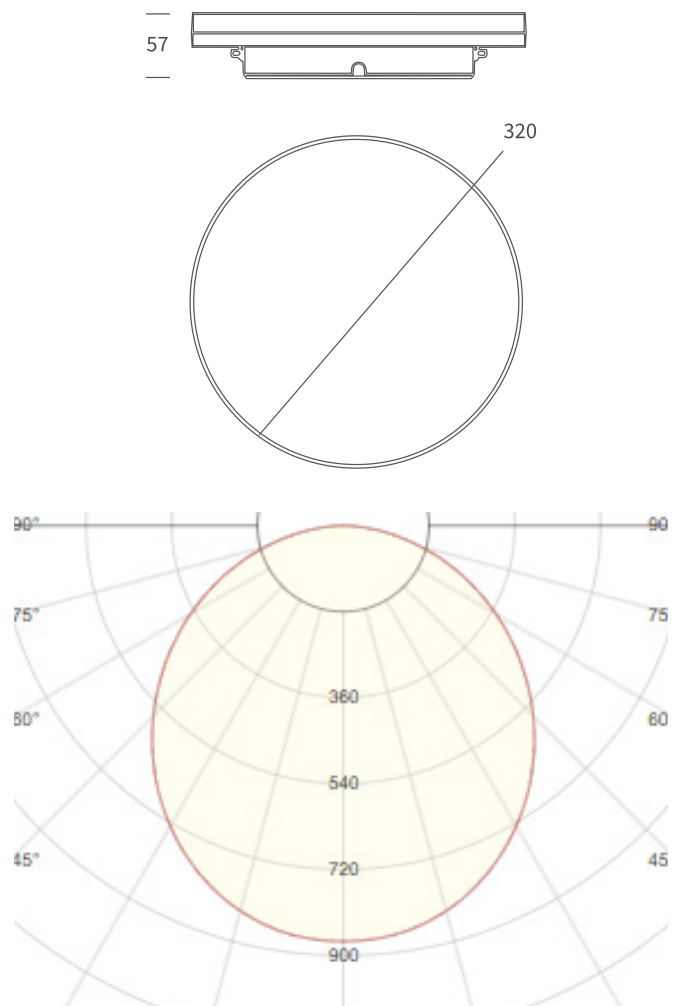

B10	B13	B16	C10	C13	C16
10/15/20W	36	47	58	52	67	83