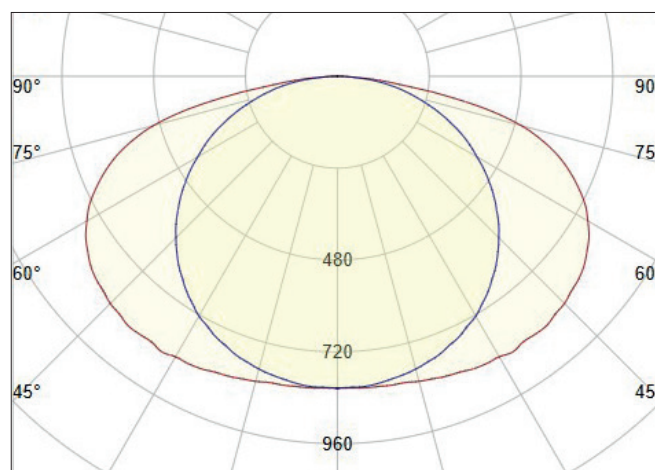

LIGHT TECHNICAL DATA

78-0150-000012

Lumen output:	max 4320lm
Efficiency:	108lm/W
Colour temperature:	CCT 2700K-6500K
Colour rendering:	CRI90
SDCM (MacAdam):	MacAdam 3
Lifetime:	L80B10 100.000 hours
Light distribution:	Indirect
Beam angle:	135°

Voltage:	220-240VAC
Frequency:	50/60Hz
Power:	28W at 650mA
Leakage current:	<700 µA
Driver:	External

MECHANICAL DATA

Dimensions:	L:595 x W:595 x H:85
Weight:	2,2kg
Material:	Polycarbonate and aluminium
Diffuser:	MACPET
Luminaire color	White
IP Rating:	IP20
Insulation class:	Class II
Mounting type:	Recessed or surface-mounted with frame
Connection:	DC plug
Accessories:	Surface-mounting frame