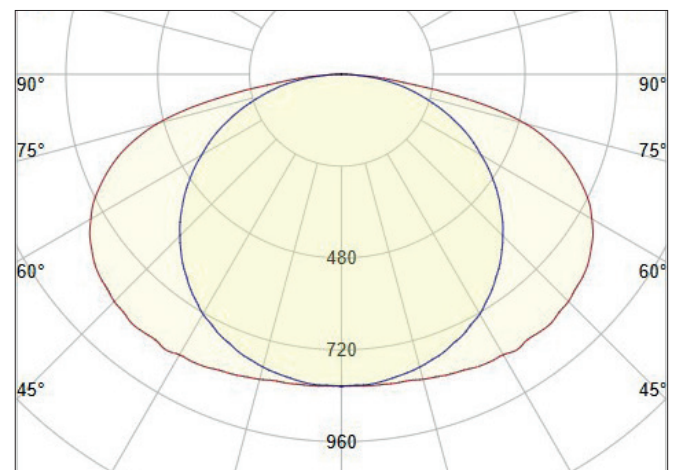

MECHANICAL DATA

Dimensions:	L:595 x W:595 x H:85
Weight:	2,2kg
Material:	Polycarbonate and aluminium
Diffuser:	MACPET
Luminaire color	White
IP Rating:	IP20
Insulation class:	Class II
Mounting type:	Recessed or surface-mounted with frame
Connection:	DC plug
Accessories:	Surface-mounting frame

ECOLITE has been designed to provide indirect lighting for better indoor climate.