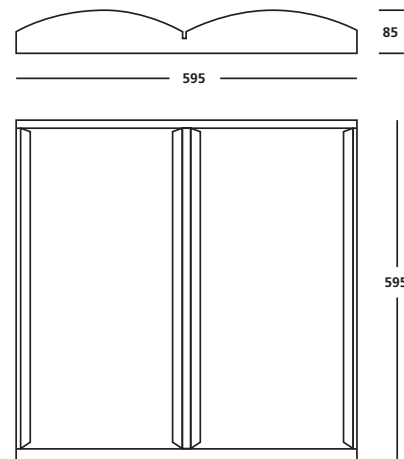

MECHANICAL DATA

Dimensions:	L:595 x W:595 x H:85
Weight:	2,2kg
Material:	Polycarbonate and aluminium
Diffuser:	MACPET
Luminaire color	White
IP Rating:	IP20
Insulation class:	Class II
Mounting type:	Recessed or surface-mounted with frame
Connection:	DC plug
Accessories:	Surface-mounting frame

ECOLITE has been designed to provide indirect lighting for better indoor climate.