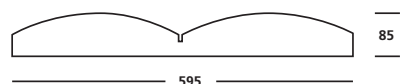

Voltage:	220-240VAC
Frequency:	50/60Hz
Power:	28W at 650mA
Leakage current:	<700 µA
Driver:	External

MECHANICAL DATA

Dimensions:	L:595 x W:595 x H:85
Weight:	2,2kg
Material:	Polycarbonate and aluminium
Diffuser:	MACPET
Luminaire color	White
IP Rating:	IP20
Insulation class:	Class II
Mounting type:	Recessed or surface-mounted with frame
Connection:	DC plug
Accessories:	Surface-mounting frame

	B10	B13	B16	B20	C10	C13	C16	C20
Standard	18	24	30	37	31	40	51	62