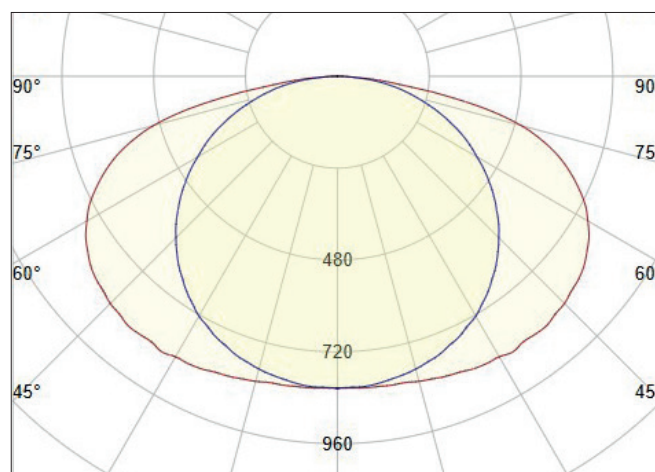

LIGHT TECHNICAL DATA

78-0150-000002

Lumen output:	4690lm
Efficiency:	124lm/W
Colour temperature:	4000K
Colour rendering:	CRI90
SDCM (MacAdam):	MacAdam 3
Lifetime:	L80B50 100.000 hours
Light distribution:	Indirect
Beam angle:	135°

Voltage:	220-240VAC
Frequency:	50/60Hz
Power:	28W at 650mA
Leakage current:	<700 µA
Driver:	External

MECHANICAL DATA

Dimensions:	L:595 x W:595 x H:85
Weight:	2,2kg
Material:	Polycarbonate and aluminium
Diffuser:	MACPET
Luminaire color	White
IP Rating:	IP20
Insulation class:	Class II
Mounting type:	Recessed or surface-mounted with frame
Connection:	DC plug
Accessories:	Surface-mounting frame