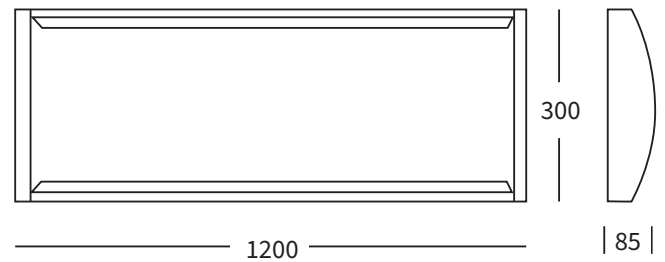

LIGHT TECHNICAL DATA

78-0150-000006

Lumen output:	max 4800lm
Efficiency:	120lm/W
Colour temperature:	3000K
Colour rendering:	CRI90
SDCM (MacAdam):	MacAdam 3
Lifetime:	L80B10 100.000 hours
Light distribution:	Indirect
Beam angle:	138°

ECOLITE 120 has been designed to provide indirect lighting for better indoor climate.

LIGHT CONTROL

Dimmable:	Yes
Dimming method:	Depending on driver
Emergency lighting:	No
Sensor:	No

ELECTRICAL DATA

Voltage:	220-240VAC
Frequency:	50/60Hz
Power:	28W at 650mA
Leakage current:	<700 µA
Driver:	External

MECHANICAL DATA

Dimensions:	L:1200 x W:300 x H:85
Weight:	2,6kg
Material:	Polycarbonate and aluminium
Diffuser:	MACPET
Luminaire color	White
IP Rating:	IP20
Insulation class:	Class II
Mounting type:	Recessed or surface-mounted with frame
Connection:	DC plug
Accessories:	Surface-mounting frame

	B10	B13	B16	B20	C10	C13	C16	C20
Standard	18	24	30	37	31	40	51	62