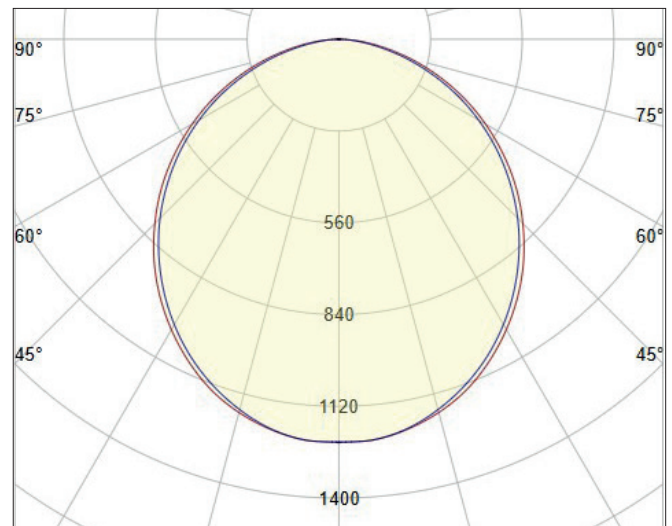

LIGHT TECHNICAL DATA

78-0150-000006

Lumen output:	max 4800lm
Efficiency:	120lm/W
Colour temperature:	3000K
Colour rendering:	CRI90
SDCM (MacAdam):	MacAdam 3
Lifetime:	L80B10 100.000 hours
Light distribution:	Indirect
Beam angle:	138°

MECHANICAL DATA

Dimensions:	L:1200 x W:300 x H:85
Weight:	2,6kg
Material:	Polycarbonate and aluminium
Diffuser:	MACPET
Luminaire color	White
IP Rating:	IP20
Insulation class:	Class II
Mounting type:	Recessed or surface-mounted with frame
Connection:	DC plug
Accessories:	Surface-mounting frame