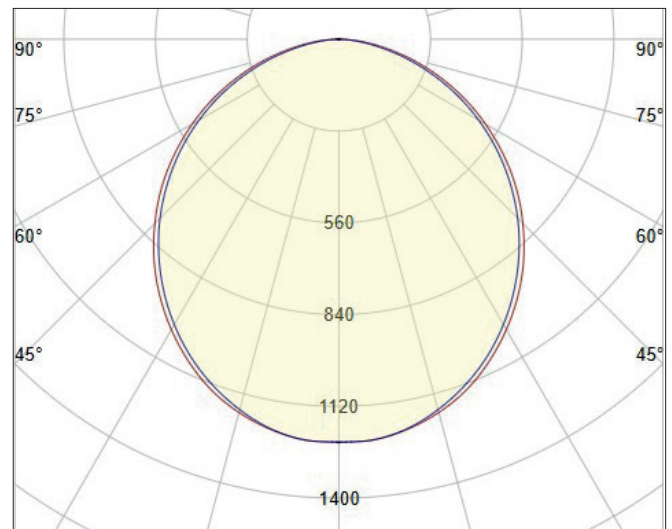

## LIGHT TECHNICAL DATA

78-0150-000003

Lumen output:	max 4960lm
Efficiency:	124lm/W
Colour temperature:	4000K
Colour rendering:	CRI90
SDCM (MacAdam):	MacAdam 3
Lifetime:	L80B10 100.000 hours
Light distribution:	Indirect
Beam angle:	138°

## MECHANICAL DATA

Dimensions:	L:1200 x W:300 x H:85
Weight:	2,6kg
Material:	Polycarbonate and aluminium
Diffuser:	MACPET
Luminaire color	White
IP Rating:	IP20
Insulation class:	Class II
Mounting type:	Recessed or surface-mounted with frame
Connection:	DC plug
Accessories:	Surface-mounting frame