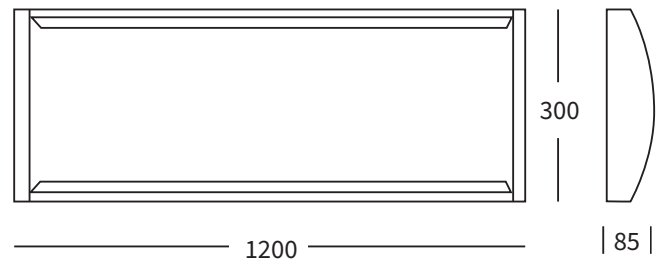

## MECHANICAL DATA

Dimensions:	L:1200 x W:300 x H:85
Weight:	2,6kg
Material:	Polycarbonate and aluminium
Diffuser:	MACPET
Luminaire color	White
IP Rating:	IP20
Insulation class:	Class II
Mounting type:	Recessed or surface-mounted with frame
Connection:	DC plug
Accessories:	Surface-mounting frame