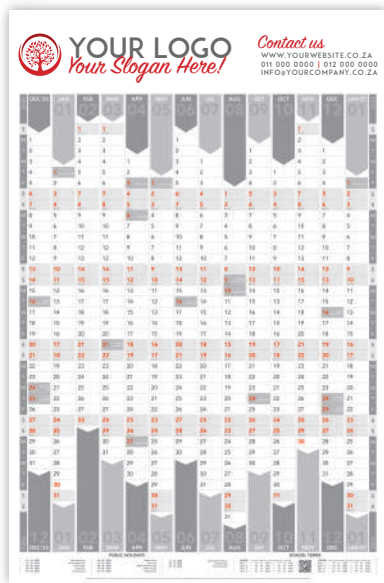

TRIANGLE / TENT DESK CALENDARS

Flat Size: 205 x 435mm

Finished Size: 205 x 150mm

Paper: Luxpak 380gsm

Printing: Full Colour

Binding: Die Cut with Interlocking Slits

CD DESK CALENDARS

Size: 116 x 138mm

Pages: Cover & 13 Leaves

Paper: Matt Art 250gsm

Printing: Full Colour

Finish: Spot Gloss Machine Varnish

Packaging: Clear CD Case

DESK MAT CALENDARS

Size: 580 x 420mm

Paper: Gloss Art 150gsm

Backing: 3mm Black Foam

Printing: Full Colour

Binding: Textured Surface Laminate

Finish: Rounded Corners

CUSTOMISED CALENDARS

SINGLE LEAF YEAR PLANNER WALL CALENDAR POSTER

Code: PO P 26

Size: 594 x 900mm