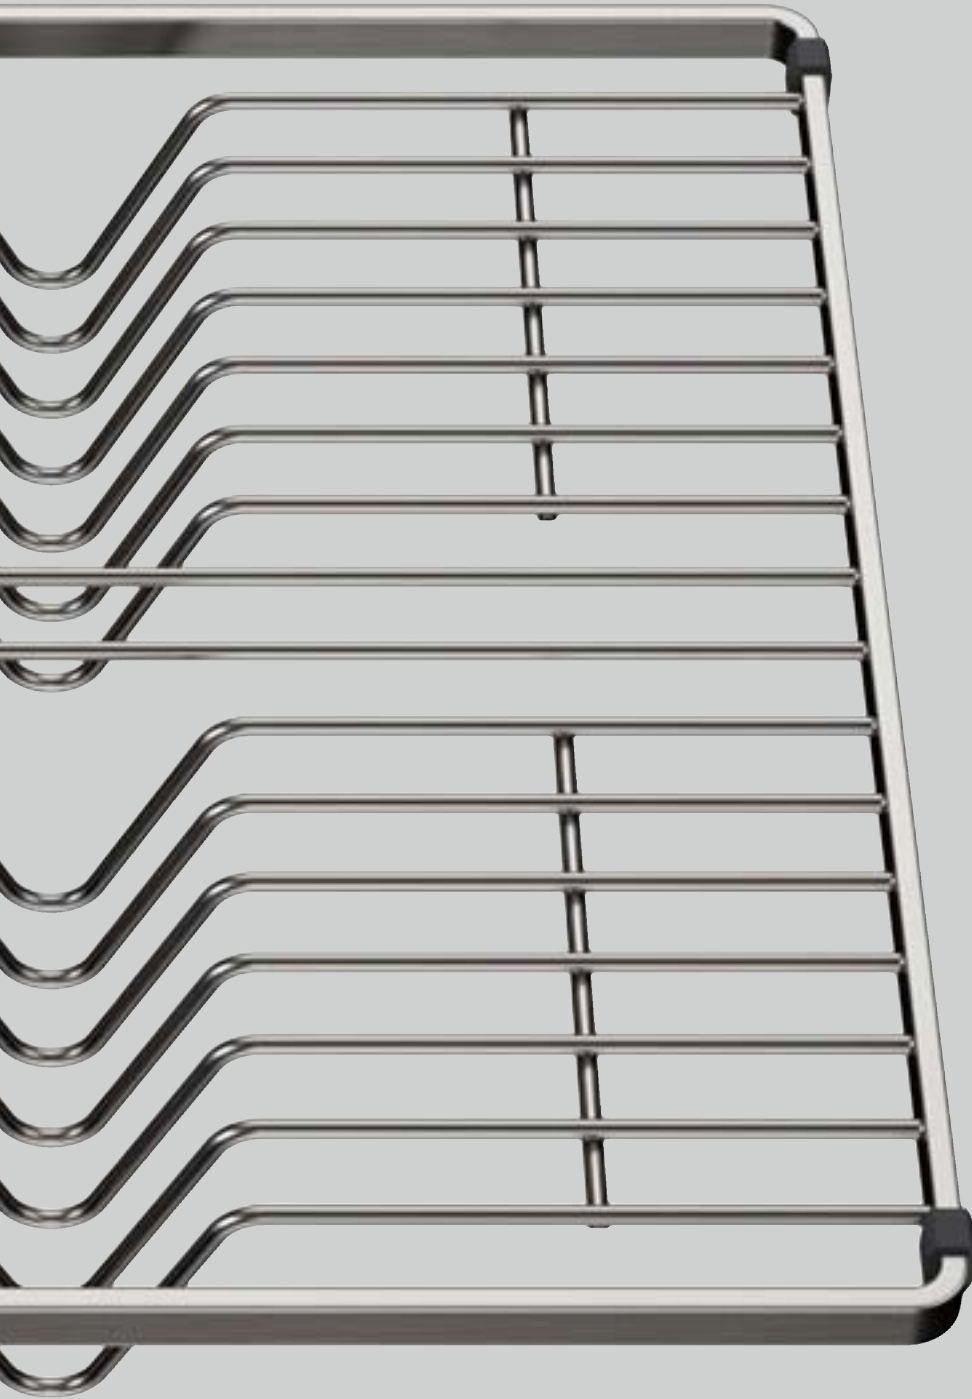

ACCESSORIES