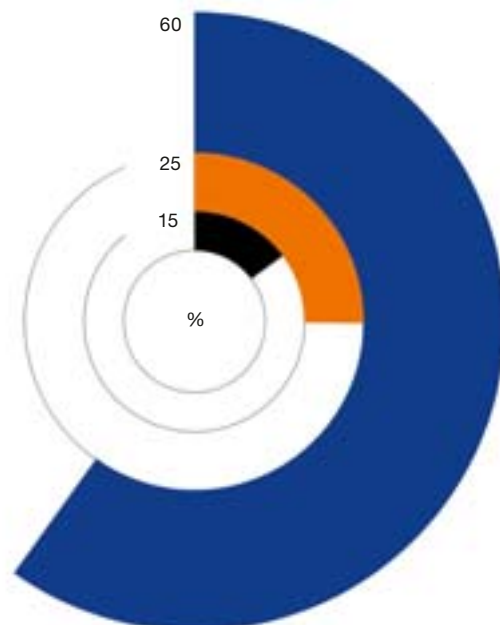

### DID YOU KNOW

the water place is the most used area in the kitchen?  
With so much time spent at the kitchen water place, its critical that this space is fully optimized for maximum efficiency.

**60%** kitchen water place  
**25%** stove  
**15%** other