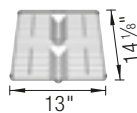

INTEOS
Dish Rack
443342