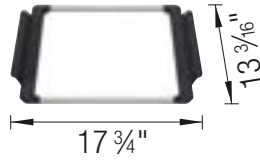

INTEOS Accessory Frame