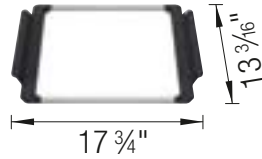

INTEOS Accessory Frame