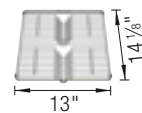

INTEOS
Dish Rack
443342