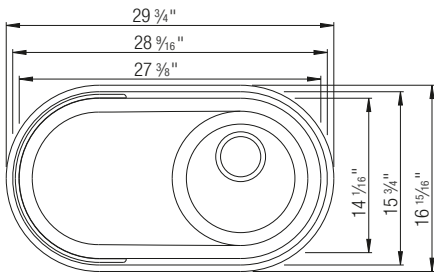

## TECHNICAL DRAWING

Bowl Depth: 7 in.  
 Bundle of OOVALON accessories incl. drainage components must be ordered separately.  
 Glue for fixing elements not included.  
 Can be installed as an undermount or flushmount.  
 Model-related detailed dimensions and drawings can be found online at [www.blanco.com](http://www.blanco.com).