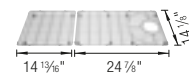

## OPTIONAL ACCESSORIES

INTEOS  
Large Tray  
443339

INTEOS  
Dish Rack  
443342

INTEOS  
Small Colander  
443340

INTEOS  
Small Tray  
443341

INTEOS  
Grid 45  
443347

INTEOS  
Organizer XL 40  
527670