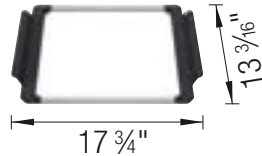

INTEOS Accessory Frame