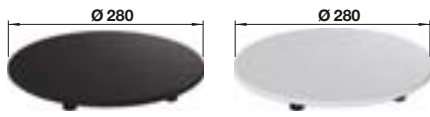

OOVALON CapFlow

SCOPE OF SUPPLY

One oversized OOVALON VELGRANIT CapFlow in Mystic Black or Cloud White is included with each sink.

OOVALON CapFlow