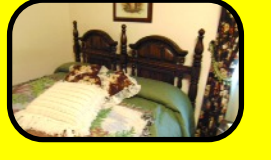

APPLIANCES, FURNITURE

Amana Washer; Whirlpool Dryer; Frigidaire Refrigerator; Frigidaire Upright Freezer; Amana Chest Freezer; Rainbow Vacuum; Kirby Vacuum; Singer Sewing Machine & Cabinet; (2) Vizio Flat Screen TV's; Sharp Flat Screen TV; Hamilton Beach Microwave; RCA Console Stereo, AM/FM, 8 Track & Turntable; Lady Schick Hair Dryer; Holland Gas Grill; Table Top Turntable; Small Kitchen Appliances: Kitchen Table w/2 Leaves & 6 Chairs; Duncan Phyfe Drop Leaf Table & 6 Chairs; Duncan Phyfe China Cabinet; Duncan Phyfe Drum Table; Rosewood (Italy) Marble Top 4 Drawer Chest; 3 Pc. Bedroom Suite, Bed, Dresser, Chest & Nightstand; 4 Pc. Bedroom Suite, Bed, Dresser, Chest & Nightstand; Oak 4 Pc. Bedroom Suite, Bed, Dresser, Chest & Nightstand; Curio Cabinet; Office Chair; Desk; 2 Drawer File Cabinet; 2 Door Bookshelf w/Glass Doors; (2) Kitchen Stools; Wood Padded Chair; (4) Wood Kitchen Chairs; Wingback Chairs; Sofa Table; Matching Sofa & Chair; Matching Sofa, Loveseat & Chair; (3) Rocker Recliners; Glider Rocker; Occasional Chair; Card Tables & Chairs; (2) Lane Cedar Chest; 2 Sets of Coffee & End Tables; Quilt Rack; Floor Lamps; Lamps; 3 Pc. Wrought Iron Patio Furniture; Patio Table & 4 Chairs; Lawn Chairs & More!!!

Terms on Personal Property: Complete Payment Due Day of Sale with Cash or Check. No Debit or Credit Cards. NO BUYER'S PREMIUM! All announcements made day of sale take precedence over any previous advertisements.

STEVEN J. BUNCH, Auctioneer - JOE BUNCH, Auctioneer, RE Agent

BUNCH BROTHERS

AUCTIONEERS & REALTY INC.

P O BOX 175 - WINGO, KY 42088

Phone: (270) 376-2922 Cell: (270) 748-8080

Website: bunchbrothers.com

Lisa Wilson, RE Broker

Email: Lori@bunchbrothers.com