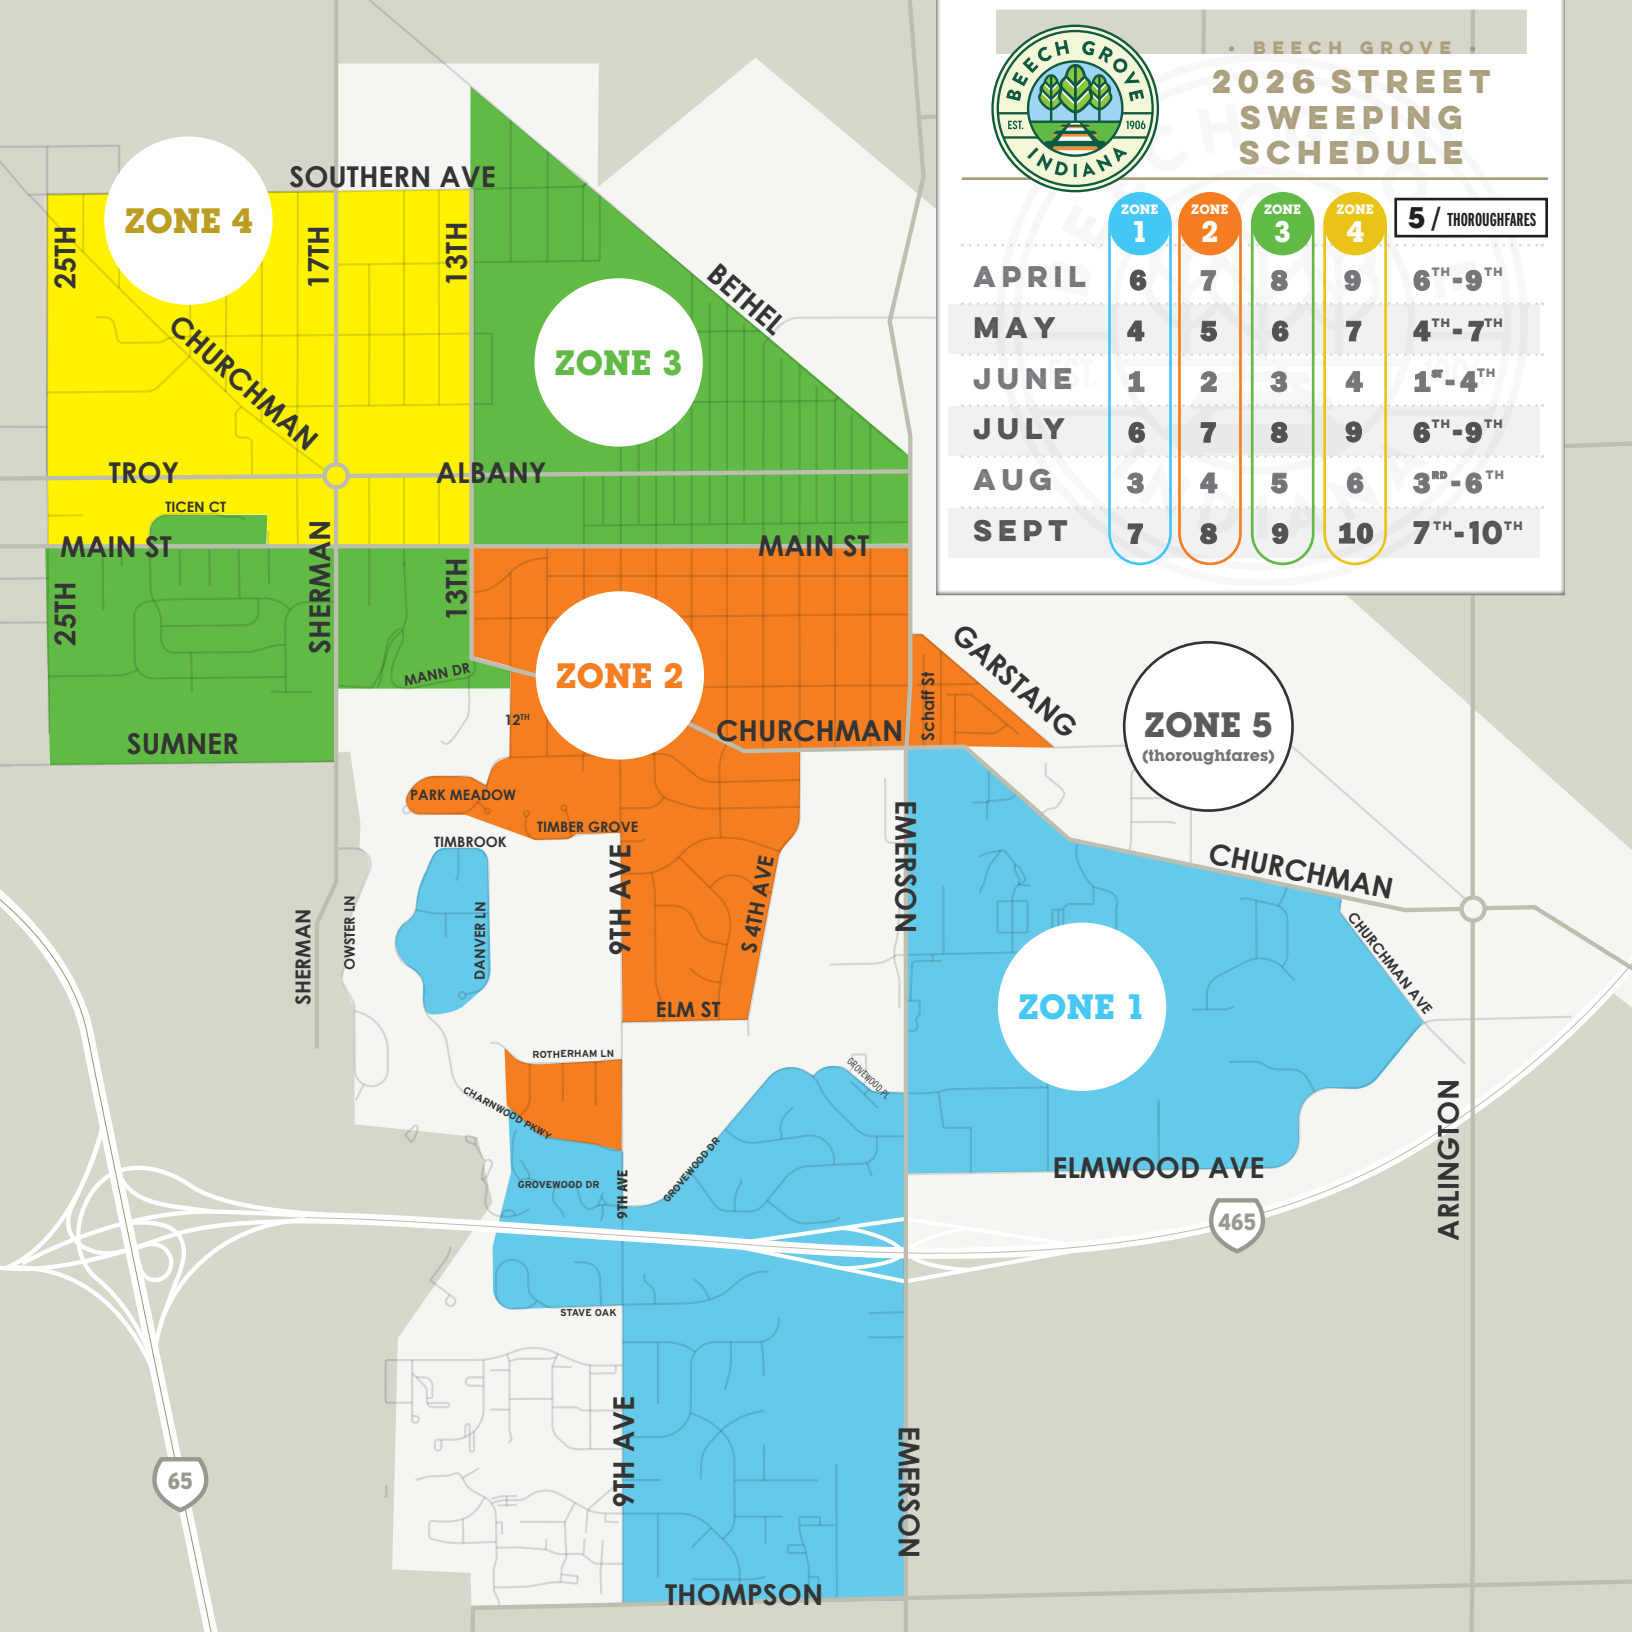

BEECH GROVE
**2026 STREET
SWEEPING
SCHEDULE**

	ZONE 1	ZONE 2	ZONE 3	ZONE 4	5 / THOROUGHFARES
APRIL	6	7	8	9	6 TH -9 TH
MAY	4	5	6	7	4 TH -7 TH
JUNE	1	2	3	4	1 ST -4 TH
JULY	6	7	8	9	6 TH -9 TH
AUG	3	4	5	6	3 RD -6 TH
SEPT	7	8	9	10	7 TH -10 TH

ZONE 4

ZONE 3

ZONE 2

ZONE 5
(thoroughfares)

ZONE 1

65

465