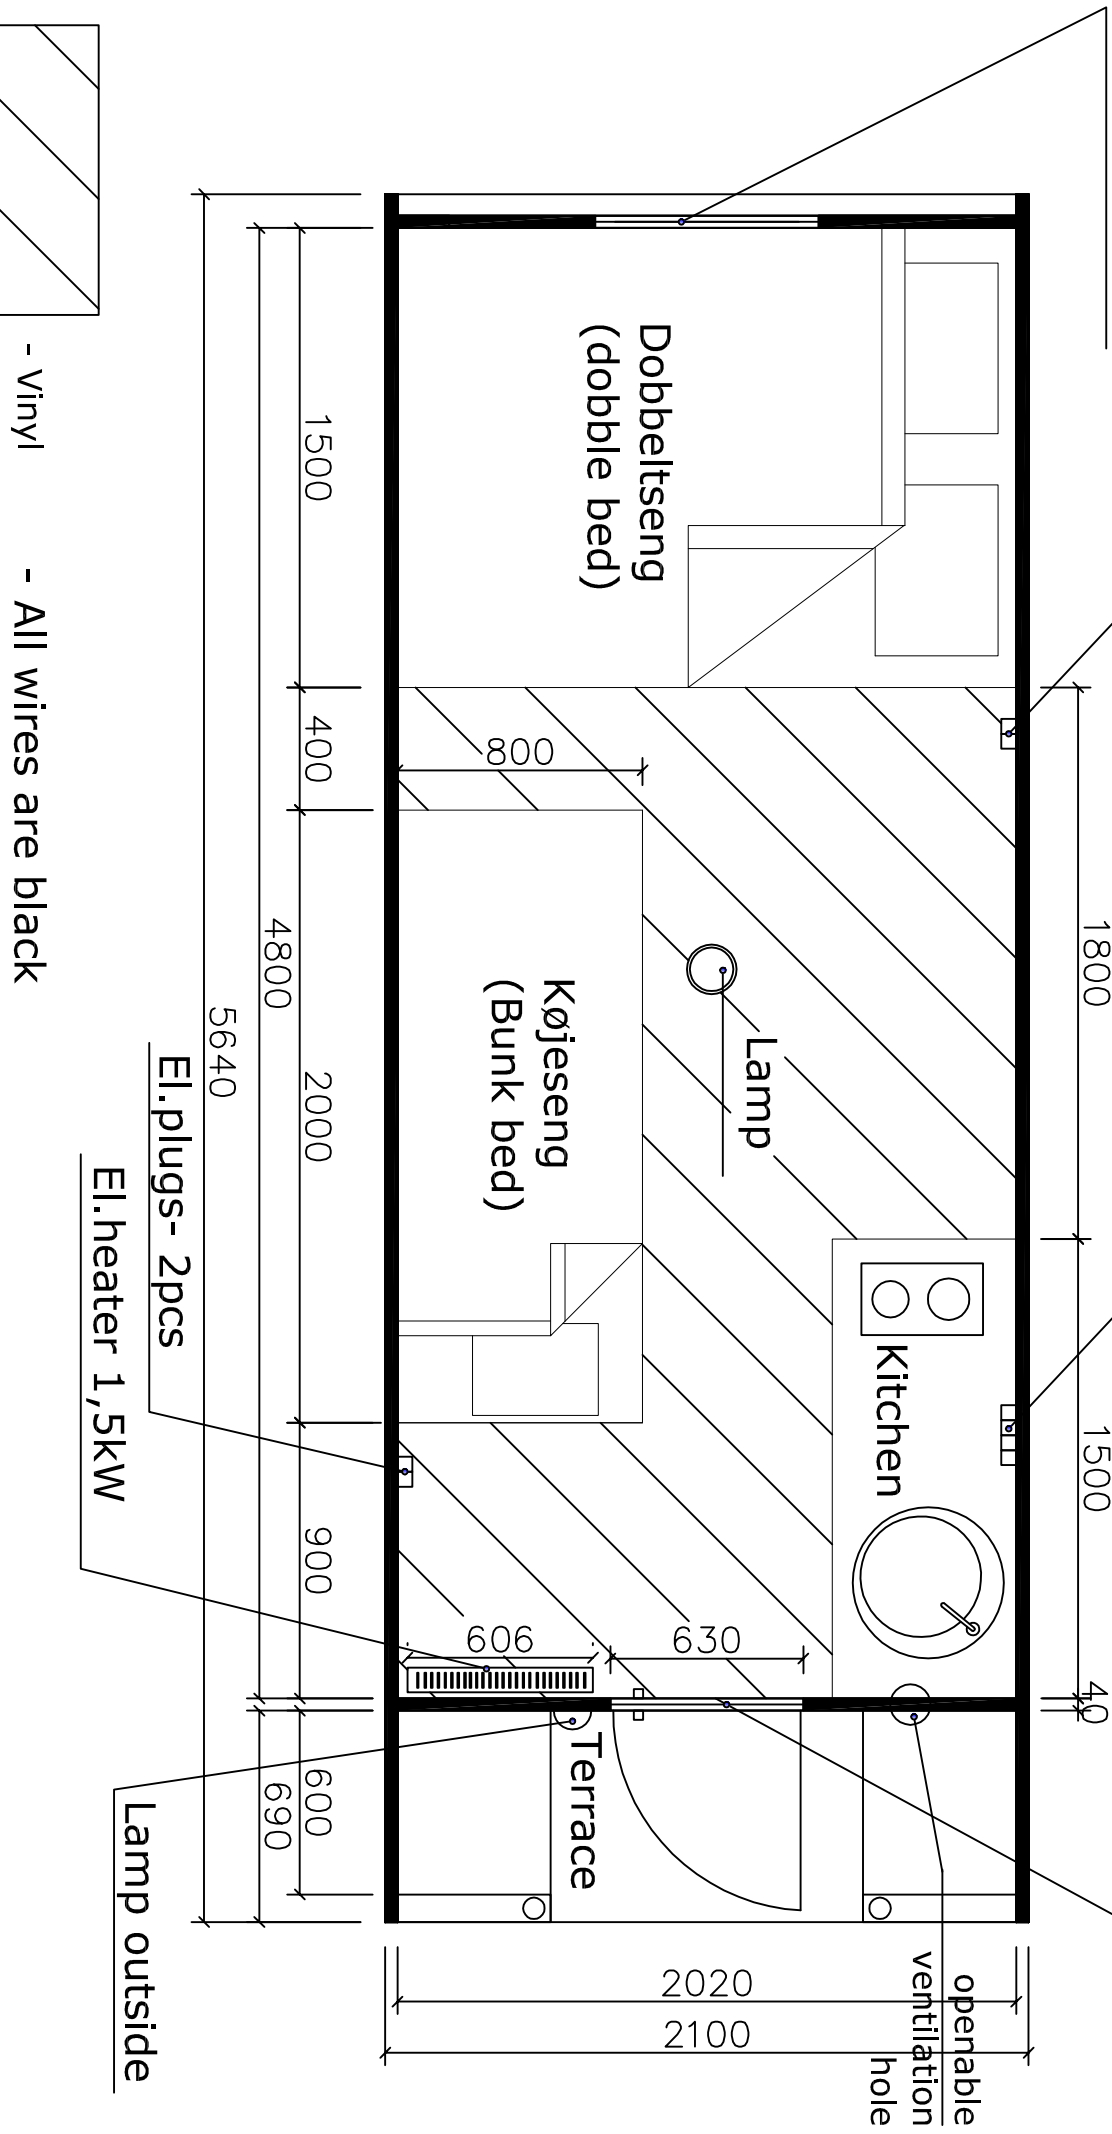

KP4WK

13.02.2024

Camping

Opening window
800x800mm

El.plugs - 2pcs

El.plugs - 4pcs

Wooden door

El.plugs - 2pcs
El.heater 1,5KW

Lamp outside

- Vinyl
- All wires are black