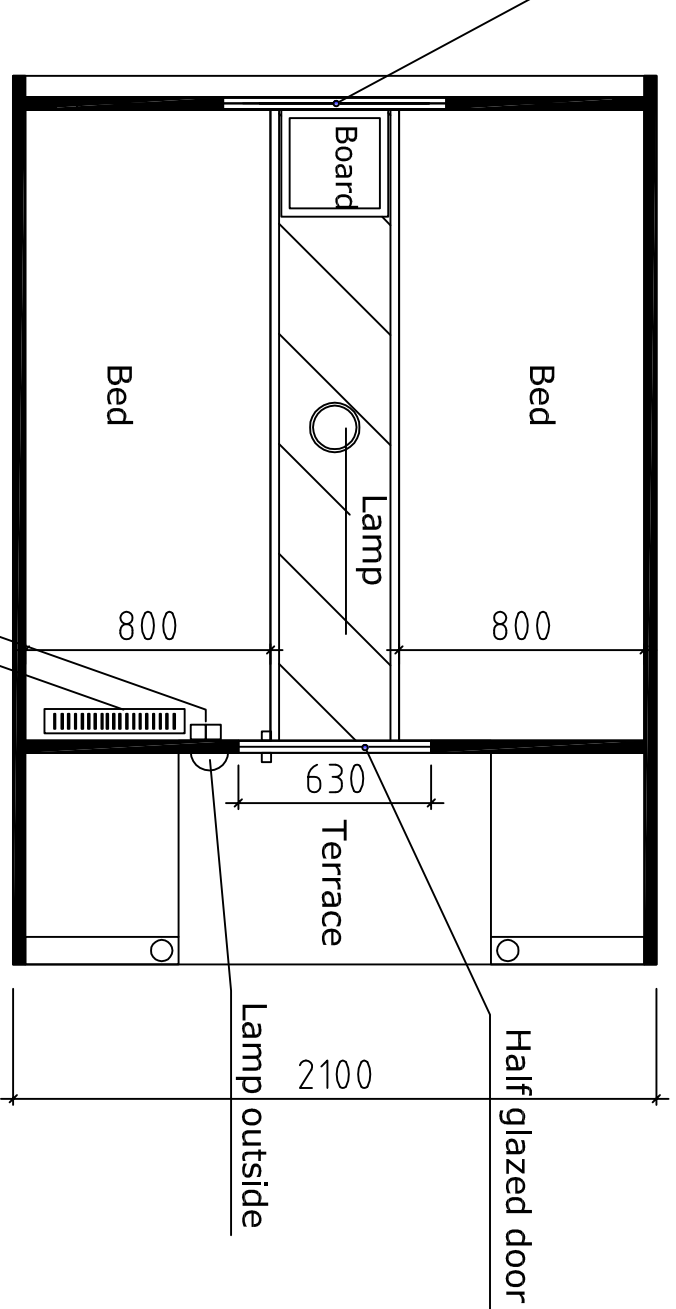

Opening window
800x800mm

☐ - El.plugs- 2pcs

- Window and door is with double glazed

- Vinyl

El.plugs- 2pcs

El.heater 1kW