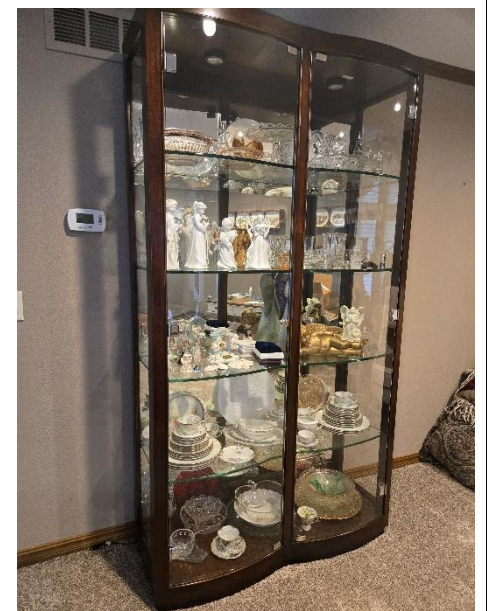

FARMLAND Auction & Realty Co.	Farmland Auction & Realty Co., Inc 1390 E. 8th, Unit A Hays, KS 67601 farmland@farmlandauction.com	Pfeifer Brothers, Auctioneers 4312 180th Street Russell, KS 67665 pfeiferauction@gmail.com	pfeifer brothers pb auctioneers
Jason Pfeifer 785-483-1805 R/E Licensed Broker/Auctioneer	Brandon Pfeifer 785-650-7588 Auctioneer	Roger Legleiter 785-623-8717 R/E Licensed Sales/Auctioneer	
Beth Pfeifer Auction Clerk	Chandra Pfeifer Auction Cashier	Kalli Windholz, R/E Licensed Sales/Admin. Staff	
Jarett Pfannenstiel R/E Licensed Sales/Auctioneer	Office Phone, Hays, KS 785-628-2851	Jason Dellett R/E Licensed Sales/Auctioneer