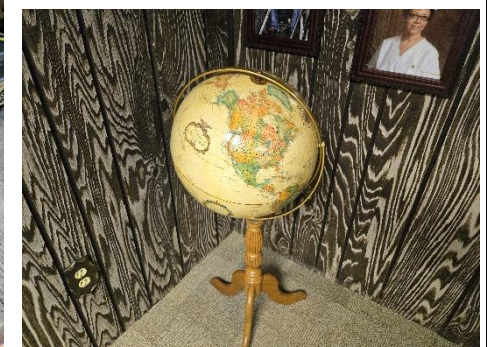

SHOP TOOLS:

- John Deere Parking Sign
- Trailer pig tail
- Pry bar/puller set
- Sockets/Screwdrivers/ratchet wrenches
- 4-way/prybars/pipe wrenches
- Bench top drill press vice
- Sprinkler heads
- Electric Shop Heater
- Dremel multi-tool
- BBQ Grilling Set
- Ryobi Gas Trimmer/Edger
- Homelite Gas Trimmer
- Ryobi 18V saw/Recip Saw
- Makita Chop Saw
- Worx Leaf Blower
- Hammers/Misc. Hand tools & Hardware