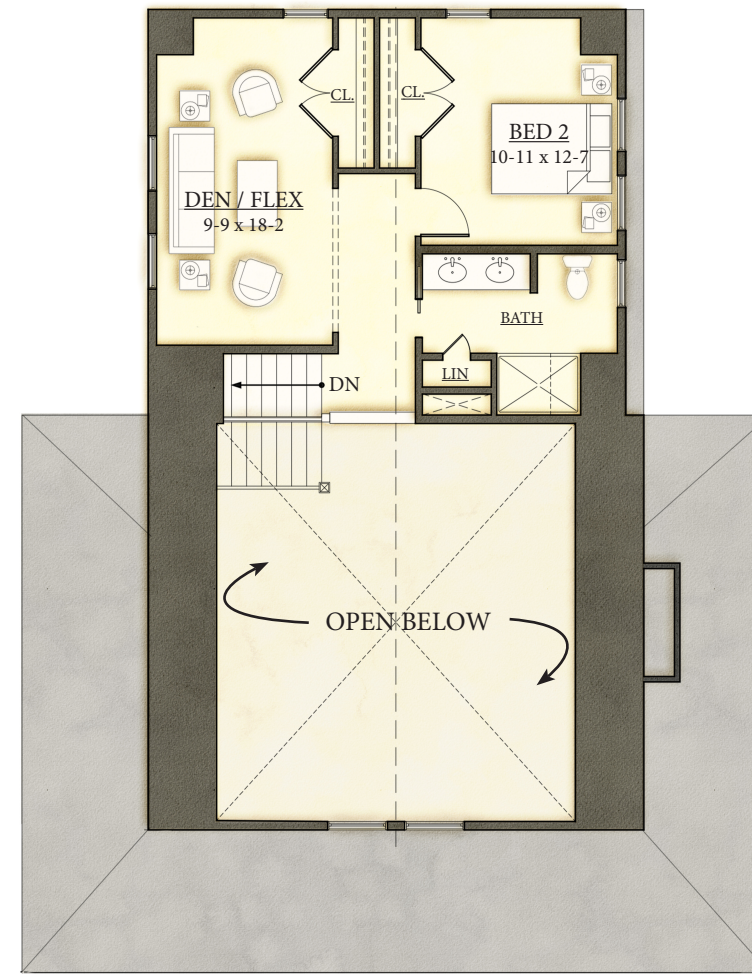

# PROSPECT

1,931 SQUARE FEET  
 2 BEDROOM + FLEX ROOM, 2 1/2 BATH  
 WIDTH: 27'-6", DEPTH: 53'-6"

FIRST FLOOR PLAN

SCALE: 3/32"=1'-0"

SECOND FLOOR PLAN

NOTE: RENDERINGS ARE ILLUSTRATIVE ONLY.  
 MAY INCLUDE OPTIONAL UPGRADES.