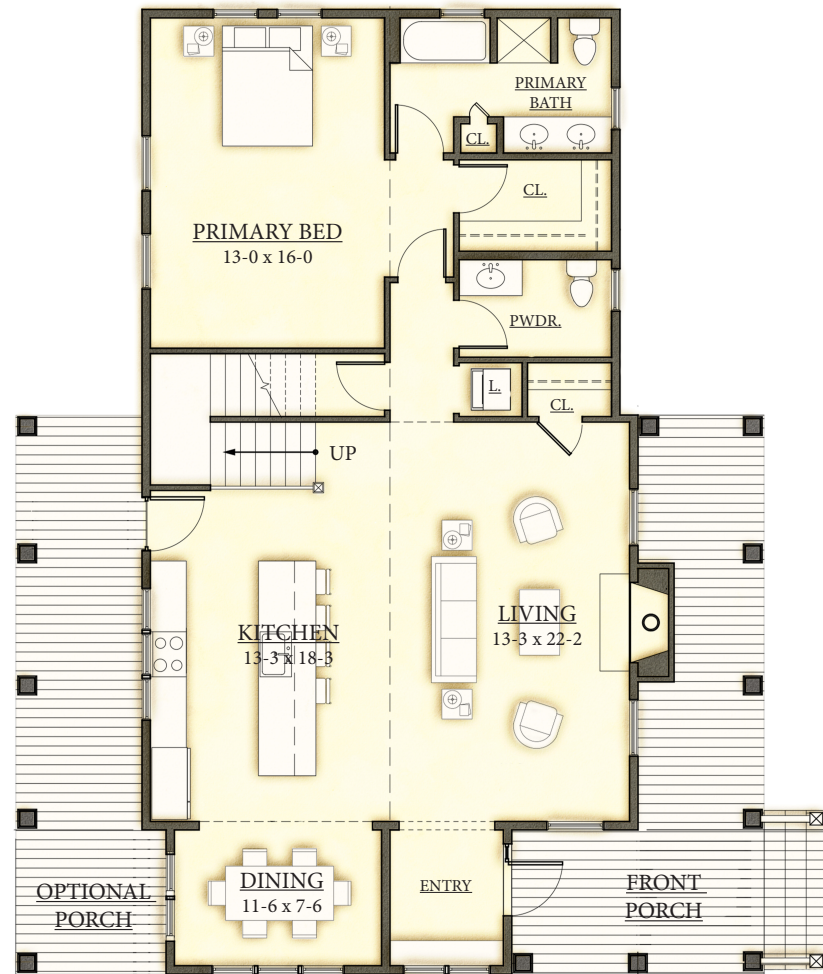

# PROSPECT

1,931 SQUARE FEET  
 2 BEDROOM + FLEX ROOM, 2 1/2 BATH  
 WIDTH: 27'-6", DEPTH: 53'-6"

FIRST FLOOR PLAN

SCALE: 3/32"=1'-0"

SECOND FLOOR PLAN

NOTE: RENDERINGS ARE ILLUSTRATIVE ONLY.  
 MAY INCLUDE OPTIONAL UPGRADES.