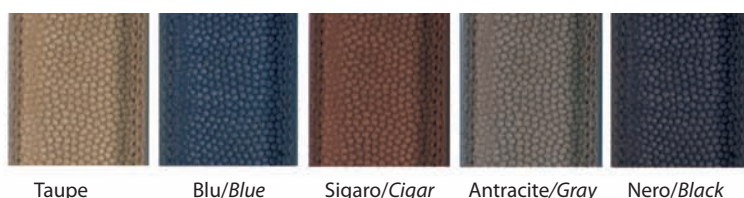

Cuoio Intrecciato

Cintura in cuoio intrecciato
Braided leather belt
mm 35

cod. CIN83735