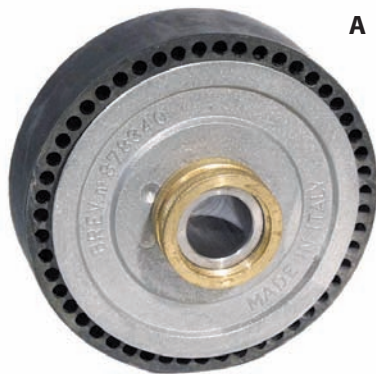

Ricambi per Vetratacchi Vetrasuole

Felt/wood spare parts for grinding wheels

M Vetratacchi Medio For heels-medium

G Vetratacchi Grande For heels-large

70 Vetrasuole 70 For soles-70

cod. RICVET...

M

G

70

A

B

C

Ruote a Espansione in Gomma

Rubber expanding wheels

A 140x35

Foro/Hole: Ø 30

cod. RUOE140...

B 90x70

Foro/Hole: Ø 30

cod. RUOE90...

C 90x100

Foro/Hole: Ø 30

cod. RUOE90100

176

Spazzola in Nylon

Spazzola in nylon per togliere la colla dalla tomaia.

Nylon brush to remove the glue from the upper.

120x50

cod. SPAFINNY

Chiave per Ruote a Espansione

Spanner for expanding wheels

cod. CHIRUO

Raschino Scardasso

Manico legno

Wooden roughener for leather

cod. RASCH

Attrezzo Infilacursori

Device to insert sliders

cod. MACINF

Nastro Scardasso

Ricambio per raschino. Spaziato

Spare roughening tape, with spaces

cod. NASSCA