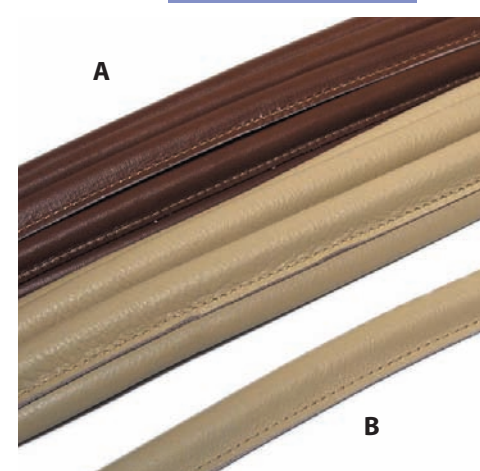

Manici Borsa Tondi in Pelle

Round leather handles for bags

cm 55
A Piccoli/Small – mm10 pa 1
cod. MANBP

B Grandi/Large – mm14 pa 1
cod. MANBG

cm 80
Piccoli XL/XL Small – mm8 pa 1
cod. MANBPXL