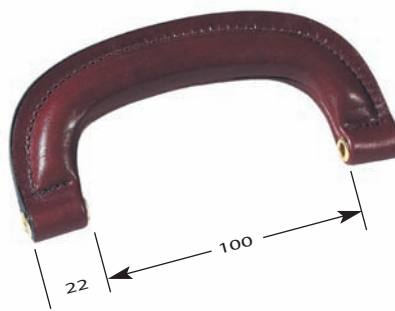

pz 1

cod. MAN24FL

Manici Cartella De Luxe in Pelle

Leather handles for briefcase

Colori Colours

Nero/Black

Marrone Scuro/D. Brown

Marrone Medio/M. Brown