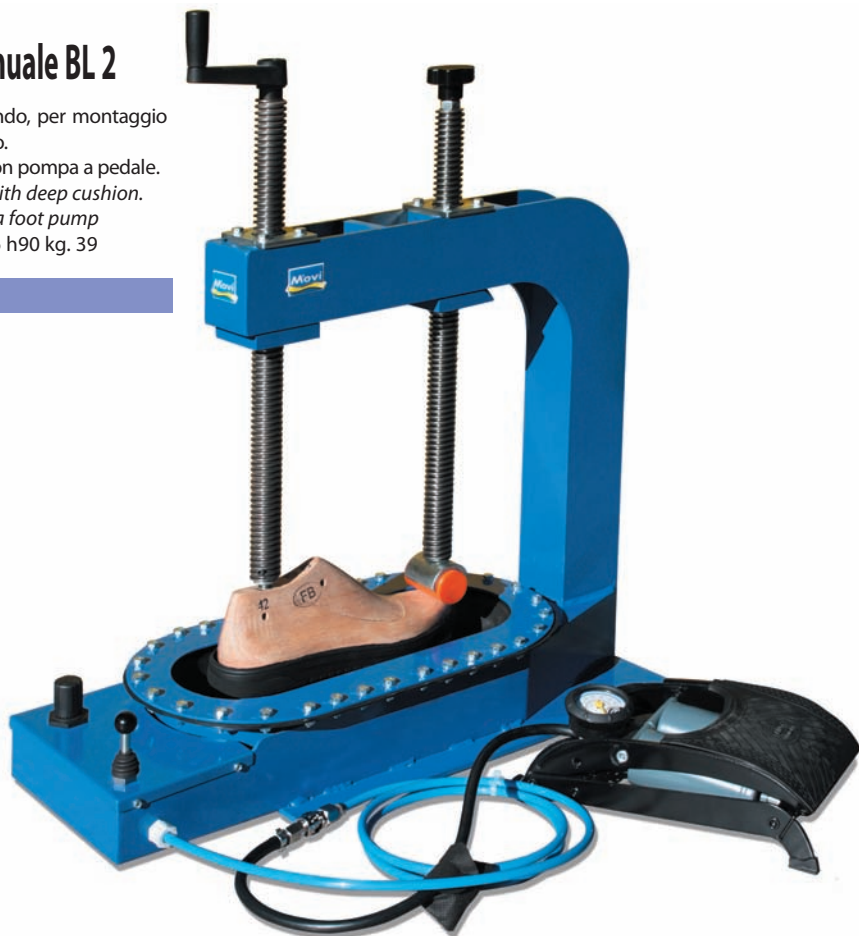

Pressa Manuale BL 2

con cuscino fondo, per montaggio
suole ad incasso.
Equipaggiata con pompa a pedale.
Manual Press with deep cushion.
Equipped with a foot pump
Size: cm. 25x66 h90 kg. 39

cod. PRESBL2

Made in Italy