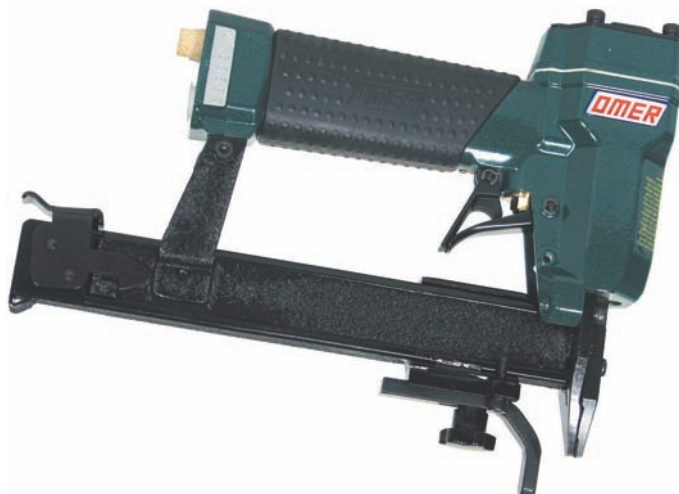

Chiodatrice Omer

Nailing gun
mod. 12.28 D

cod. CHIOMER