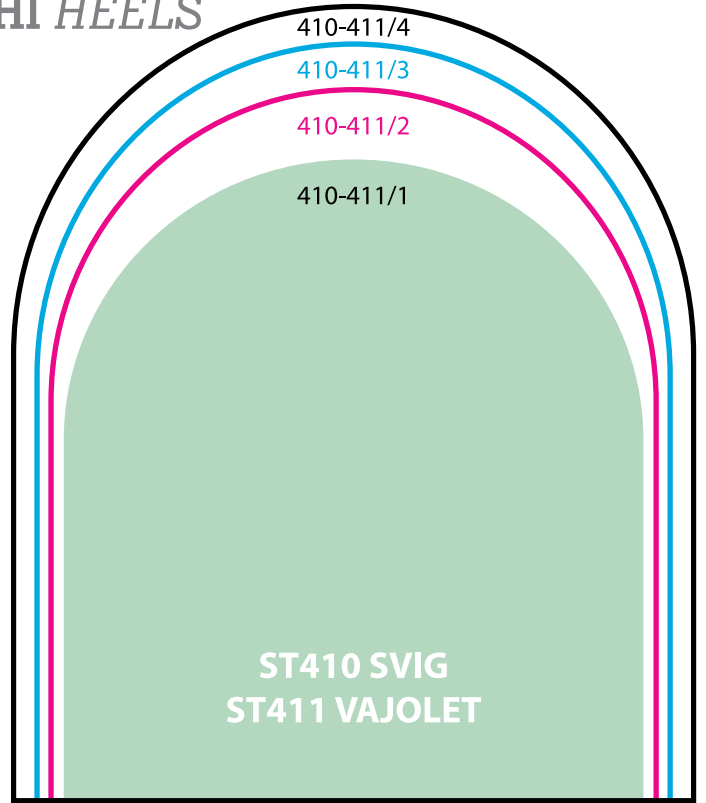

TACCHI HEELS

ST409XT EXTREME

Art. **ST409**/14 16 18 20 22 24 26 28 30 32