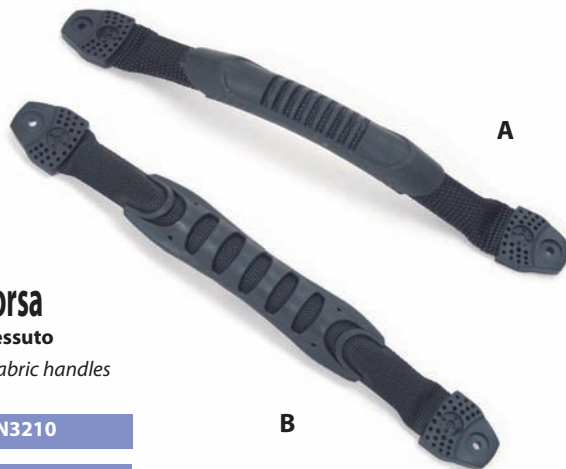

Manici Borsa

Gomma e Tessuto

Rubber and fabric handles

A cod. MAN3210

B cod. MAN3810