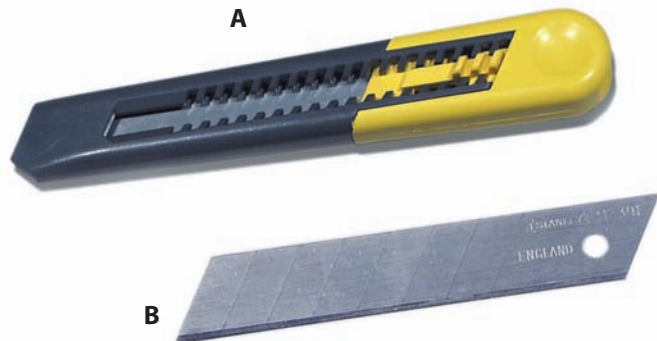

Cutter Stanley

1. **A** Cutter Stanley art. 10151
   cod. COLTS10151

1. **B** Lame ricambio art.11301
   *Spare blades
   pz 50*
   cod. LAMRIC11301