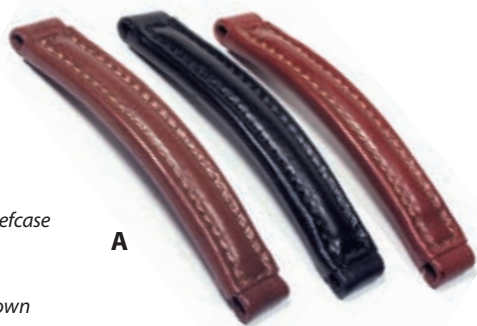

Manici Cartella De Luxe in Pelle

Leather handles for briefcase

Colori Colours

Nero/Black

Marrone Scuro/D. Brown

Marrone Medio/M. Brown

Cognac

Bordeaux

A Piatti/Flat

mm 155x25 pz 1

cod. MANCL

B Bombati/Bombè

mm 155x25 pz 1

cod. MANCLB

C Extra lunghi/XL Size

mm 205x28 pz 1

cod. MANCLXL