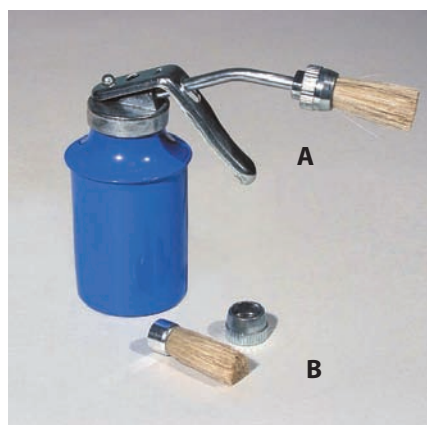

Spalmacolla

A Spalmacolla a Pompetta
Pump spreader for glue

cod. SPACOL

B Pennello di Ricambio
Spare brush

cod. PENSAL

Super Oil

Super Oil

125 cc

pz 24

cod. OLIOS