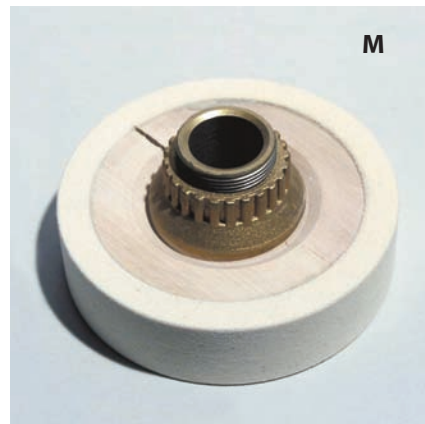

Vetratacchi

Grinding wheel for heels
Foro/Hole: 30
P: Piccolo/Small 90x35
M: Medio/Medium 120x35
G: Grande/Large 140x35

cod. VET...

Mini: 90x35 Foro/Hole 17

cod. VET-MI