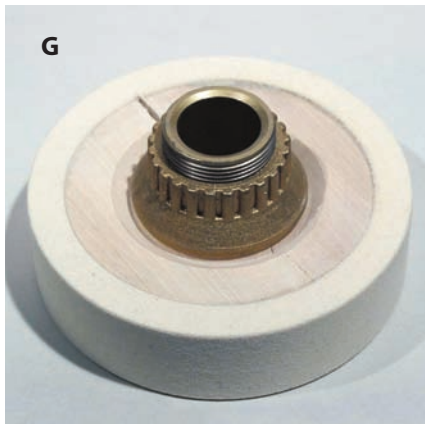

Vetratacchi

Grinding wheel for heels
Foro/Hole: 30
P: Piccolo/Small 90x35
M: Medio/Medium 120x35
G: Grande/Large 140x35

cod. VET...

Mini: 90x35 Foro/Hole 17

cod. VET-MI