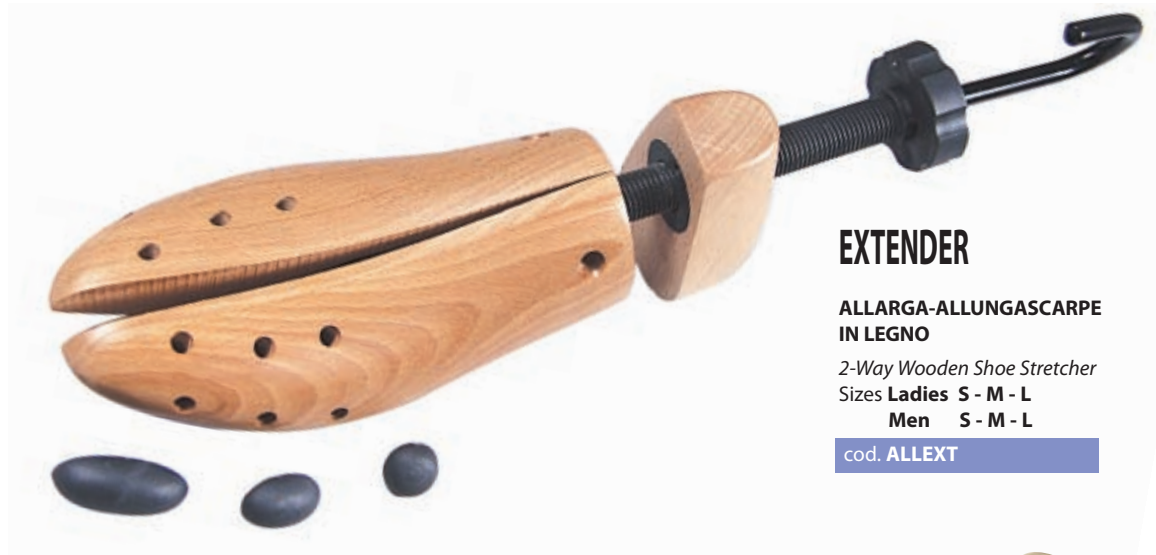

cod. TEND

CAVASTIVALI

Cavastivali in **PLASTICA**
Mis. Unica

*Plastic boot jack
One size*

cod. CAV

Cavastivali in **LEGNO**
Wooden boot jack

cod. CAVLE

Confezione allargascarpe in legno
New packaging for wooden shoe stretcher

EXTENDER

ALLARGA-ALLUNGASCARPE IN LEGNO

2-Way Wooden Shoe Stretcher
Sizes **Ladies S - M - L**
Men S - M - L

cod. ALLEXT

EUROPEAN

TENDISCARPE IN CEDRO AROMATICO
con pomo dorato

Aromatic Cedar Shoe Trees with golden knob

PERFET

TENDISCARPE IN LEGNO

Pomello dorato. Doppia molla. Aperto in punta
Wooden shoe trees, golden knob, double spring, open toe
Sizes **36-46**

cod. TENDPER

ALLARGASCARPE

ALLARGASCARPE IN LEGNO

Wooden Shoe Stretcher