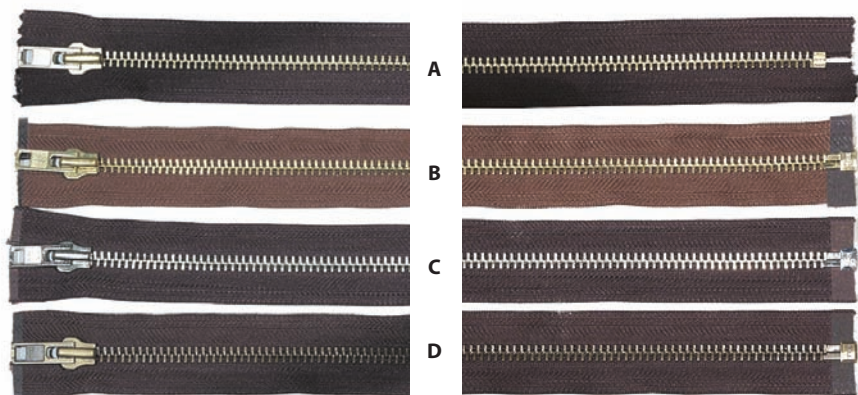

Cerniere-Zip Fasteners Componenti-Components

Finiture/Finish: **O** = Oro/Gold **N** = Nichel/Nickel **B** = Bronzo/Bronze **OV** = Ottone Vecchio/Old Brass