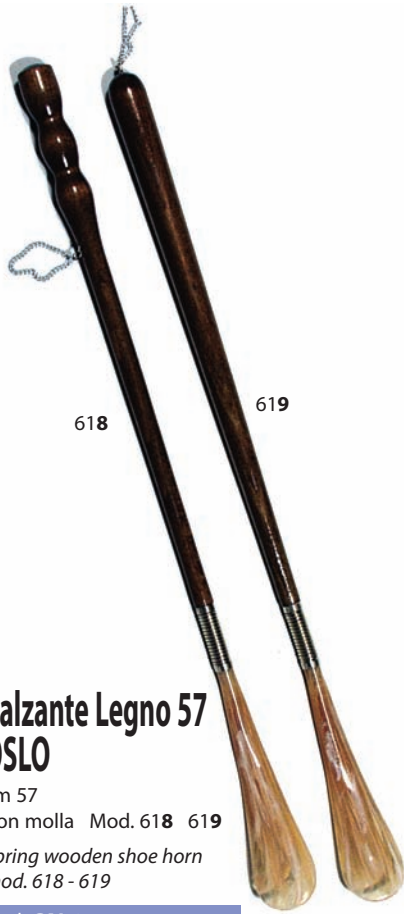

Calzante Legno 57 OSLO

cm 57
Con molla Mod. 618 619
Spring wooden shoe horn
mod. 618 - 619

cod. CAL61...