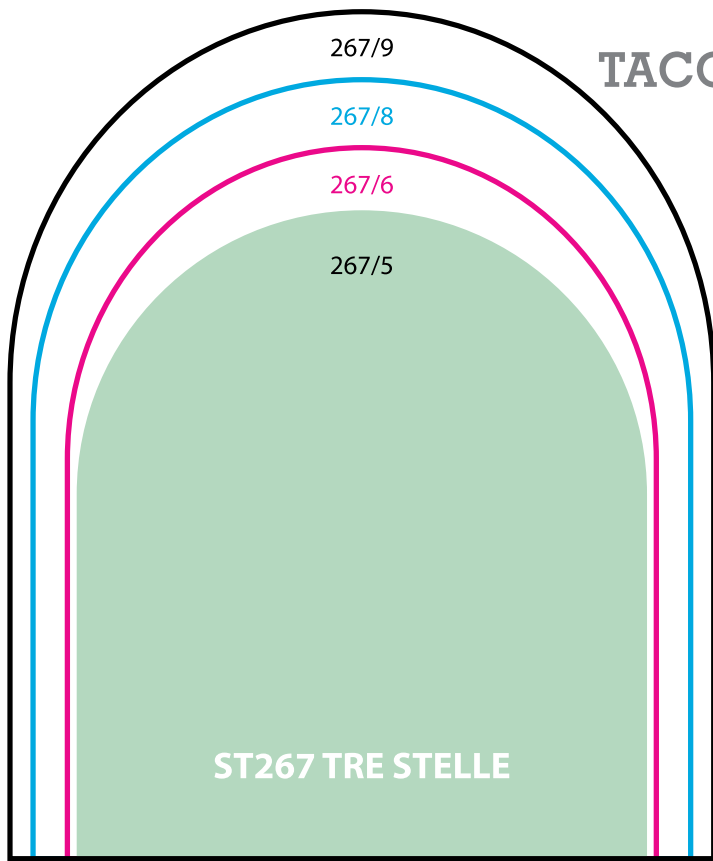

TACCHI HEELS

ST409XT EXTREME

Art. **ST409**/14 16 18 20 22 24 26 28 30 32