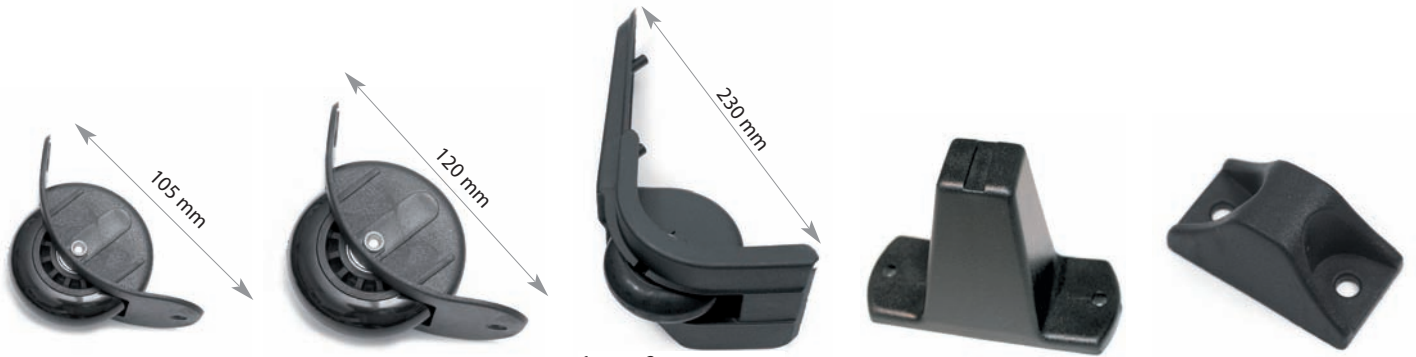

OKV/15   NE

RUOY514   NE

Y004RA Girevole   N
Y004RB Fissa   N

R 90   NE

1 set = 2 pz

Y020PG NE RUOWL040 NE RUOSETRT131 NE N805PG 85X33 H50 NE PG5024 50X24 NE

Finiture/Finish:

O = Oro/Gold N = Nichel/Nickel B = Bronzo/Bronze OV = Ottone Vecchio/Old Brass AV = Argento Vecchio/Old Silver OS = Ottone Satinato/Glazed Brass
NS = Nichel Satinato/Glazed Nickel