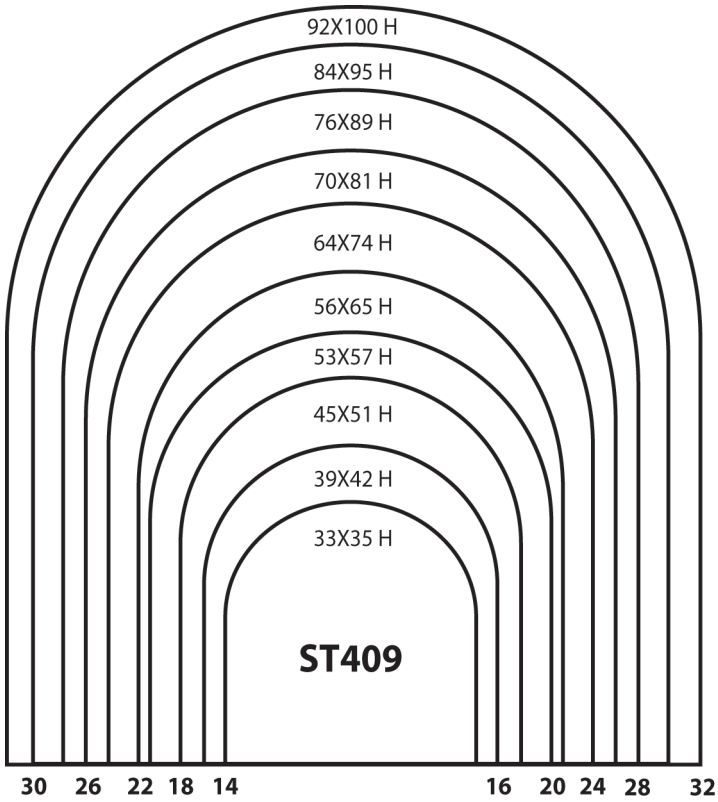

TACCHI HEELS

ST409XT EXTREME

Art. **ST409**/14 16 18 20 22 24 26 28 30 32