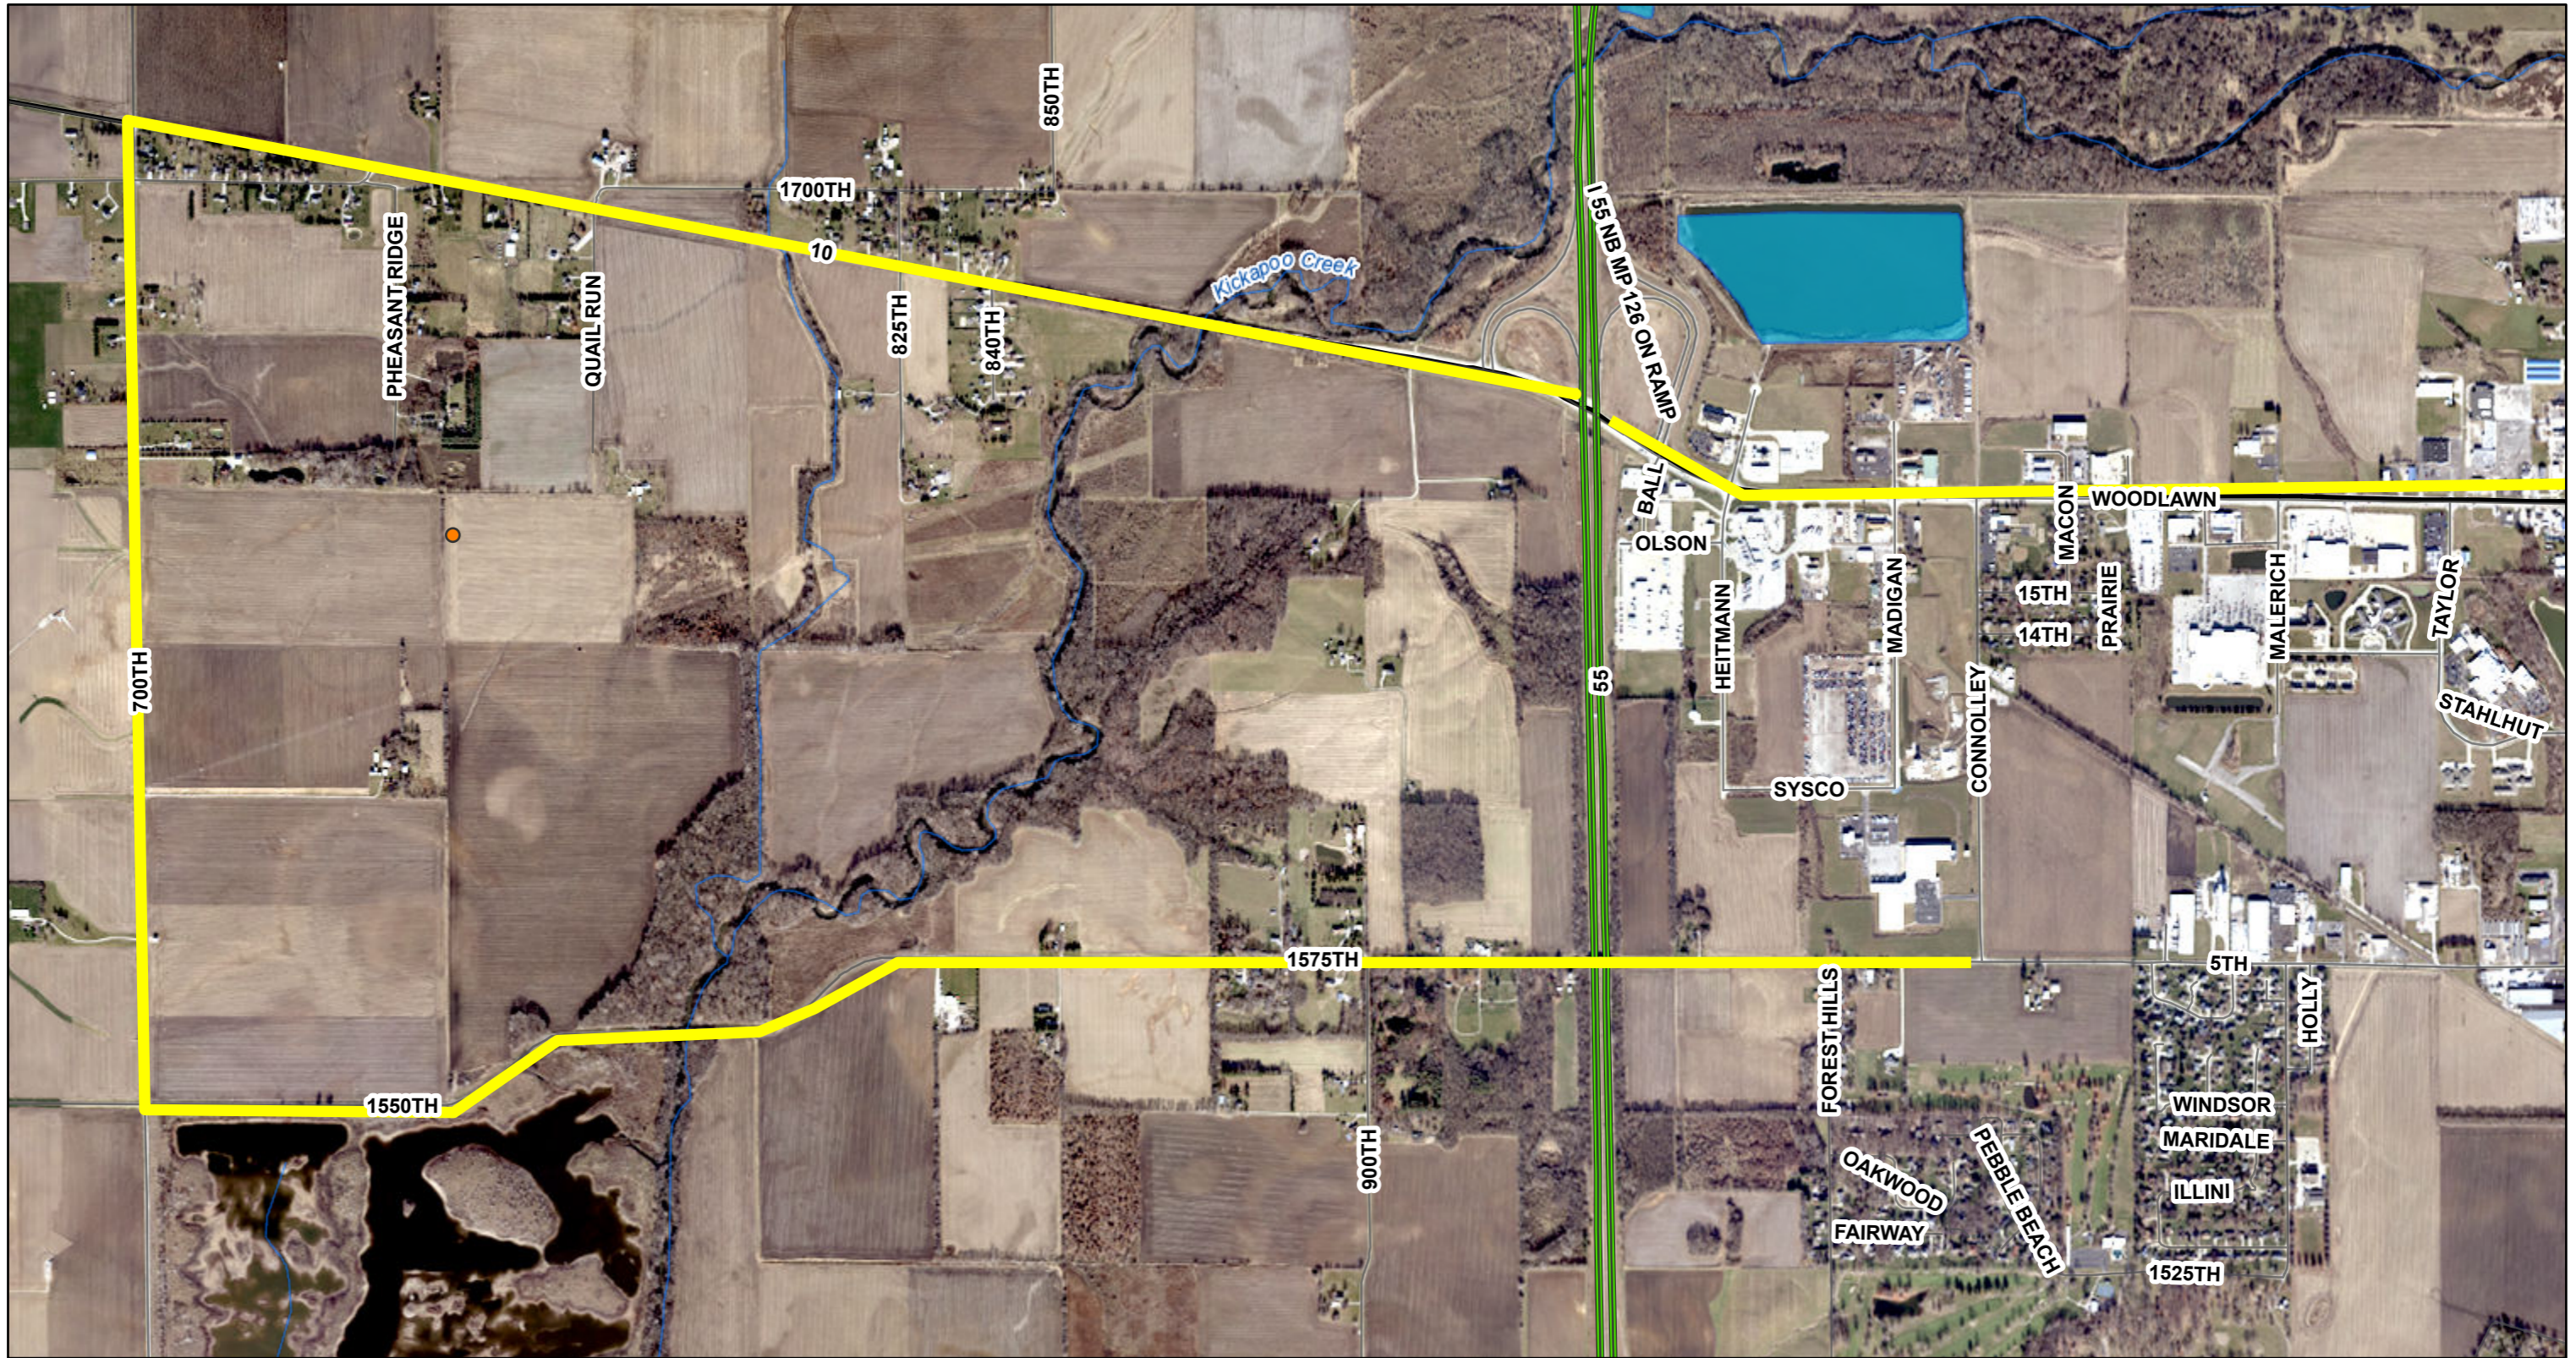

ArcGIS Web Map

5/4/2026, 9:49:06 AM

1:21,960

- Override 1
- Road Centerlines
- Roads Overview
- Interstates
- State Highways
- Water Features
- Rivers & Streams
- 2023 - West
- Red: Band_1
- Green: Band_2
- Blue: Band_3

Light_Gray_Canvas_Base

Logan County, Missouri Dept. of Conservation, Esri, HERE, Garmin, GeoTechnologies, Inc., USGS, EPA