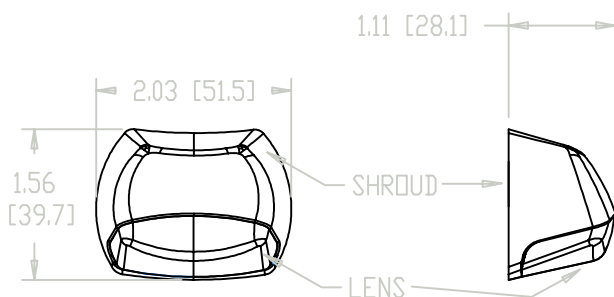

TECHNICAL SPECS

Operating Voltage:	12VDC
Power per Module:	0.3W @ 12VDC
Lumens per Module:	45, dimmable
Color Temperature:	3000k (default)
CRI:	90 min
Lens Color:	Clear
Housing Color:	Black or Grey (to match stanchions)
Dimensions:	2.03" w, 1.56" h, 1.11" d