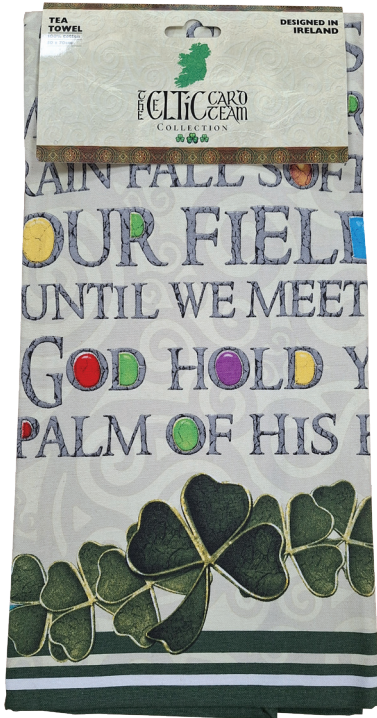

CMF09 - Sheep

CMF12 - Shamrock

CMF15 - Boat tied up

TEA TOWELS - 100% COTTON

500MM X 700MM

CTT01 - May the Road Rise

CTT02 - Sheep

CTT03 - Shamrocks

CTT04 - Celtic Symbols

CTT05 - Proclamation