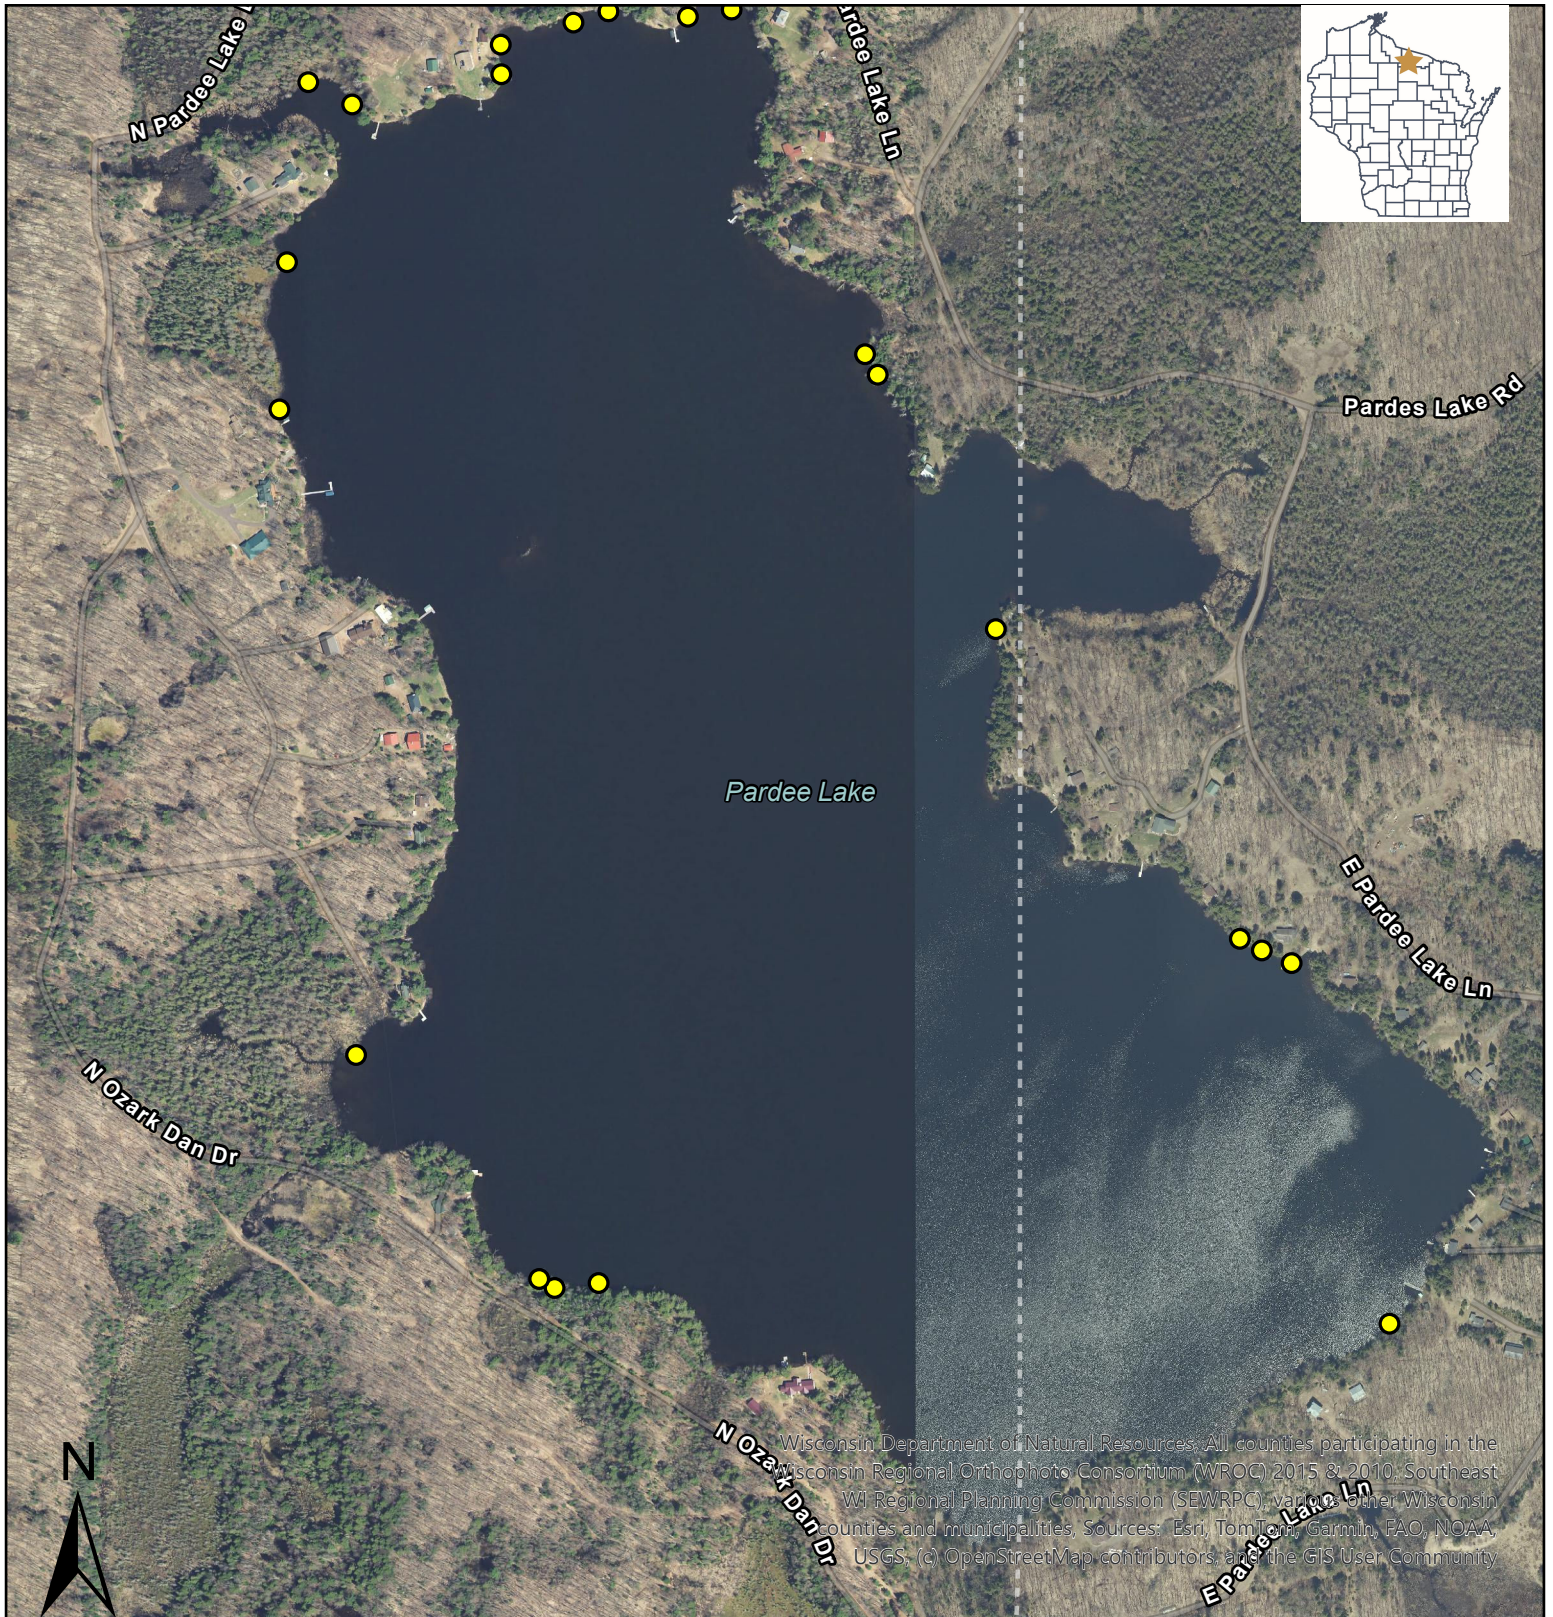

# Pardee Lake Yellow Iris Monitor and Management

0 0.07 0.15 0.3 Miles

## Legend

- Yellow Iris
- Populations Removed

\* Removed point locations were given landowner permission, accessible, and would not lead to erosion issues.

Town of Winchester  
Vilas County, Wisconsin  
2025