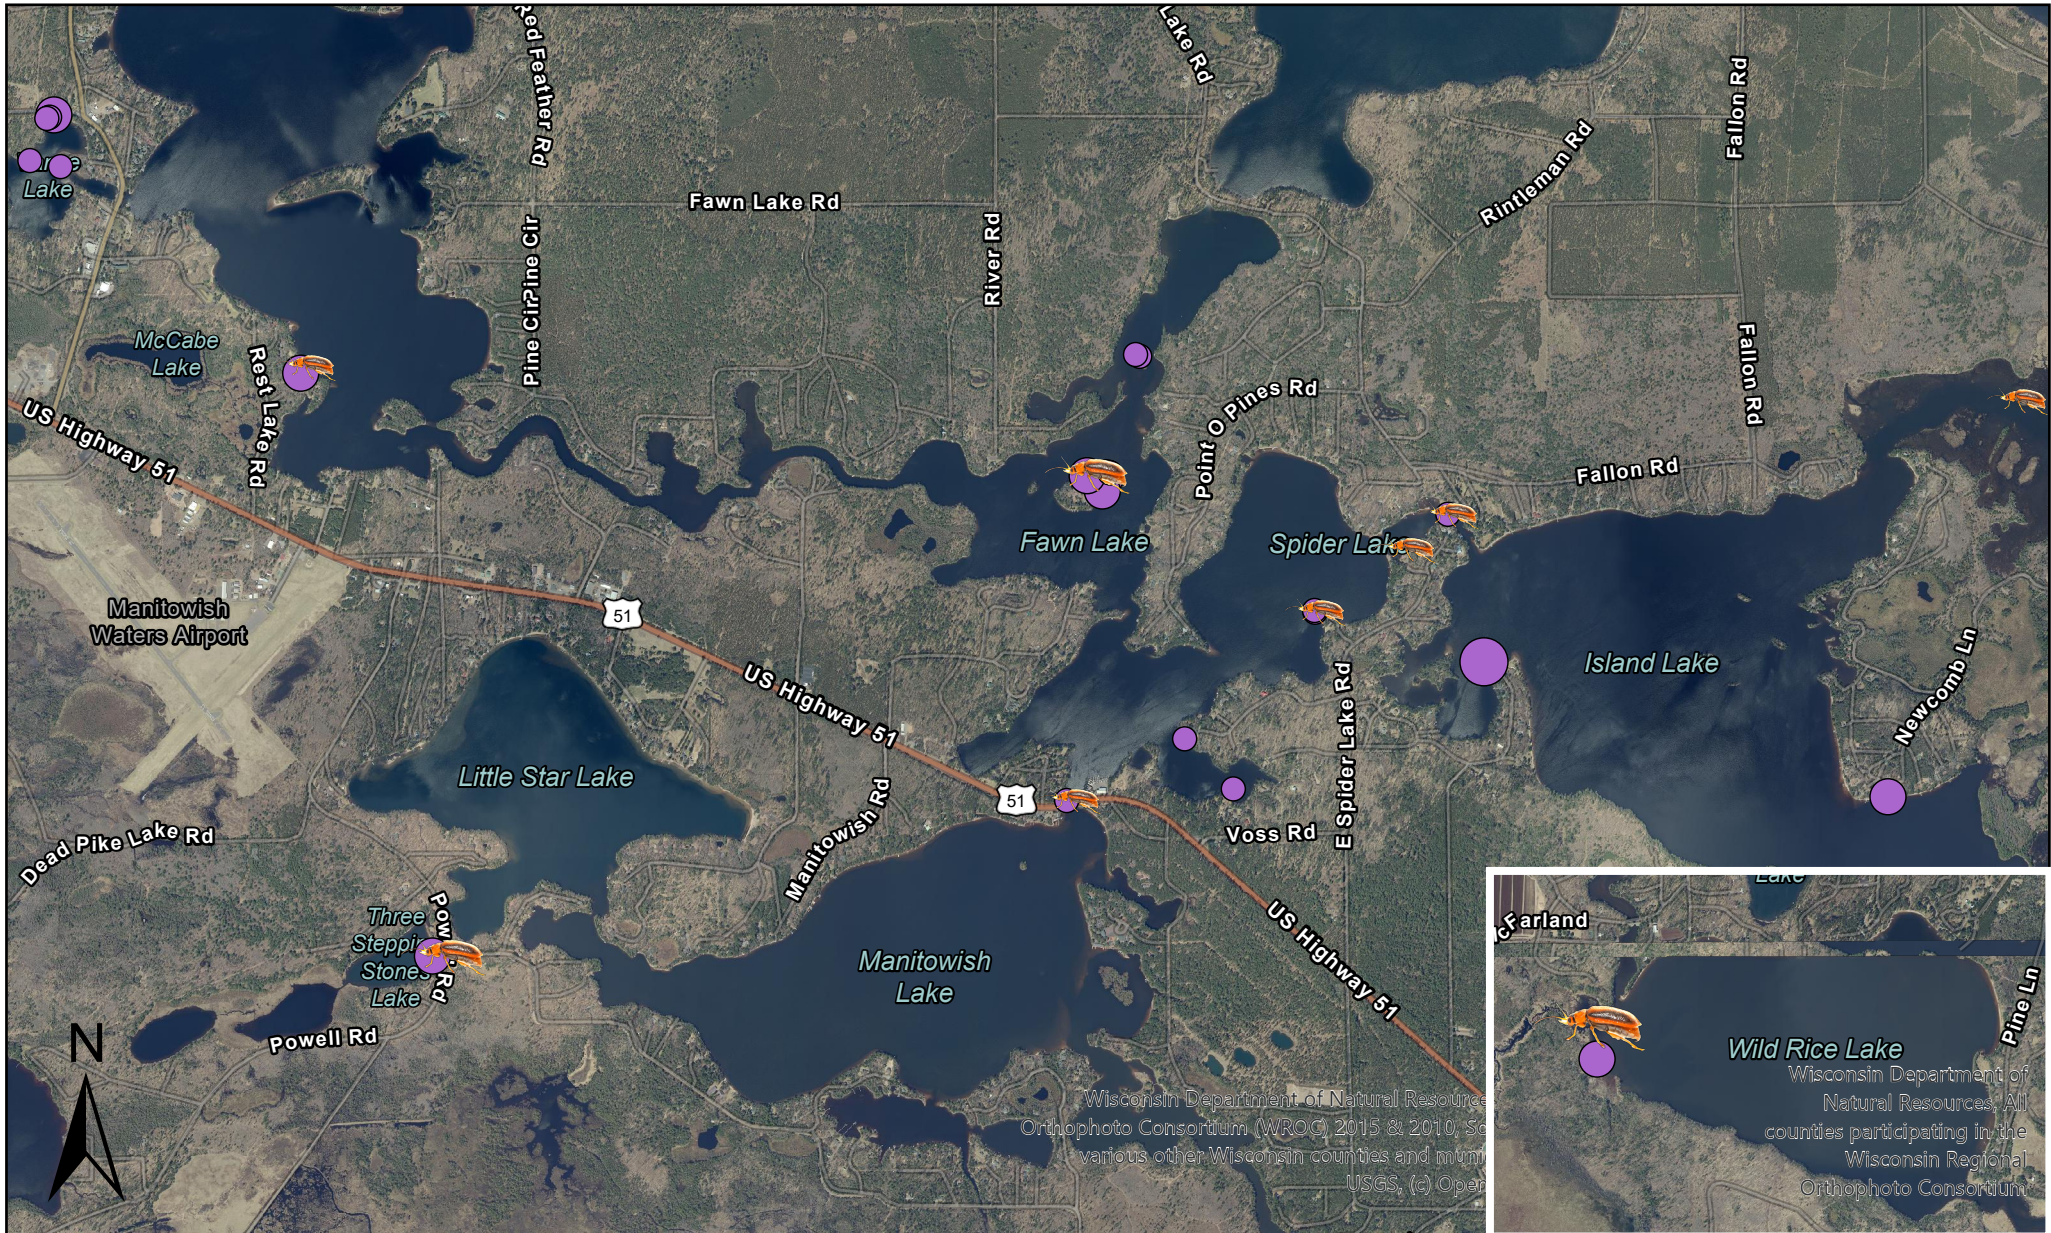

# Manitowish Chain Purple Loosestrife Monitor and Management

0 0.5 1 Miles

Town of Manitowish Waters  
Vilas County, Wisconsin  
2025

**Legend**

-  Purple Loosestrife Managed
-  Beetle Release

**NORTH LAKELAND  
DISCOVERY CENTER  
WOODS AND WATER**

(715) 543 - 2085  
14006 Discovery Lane  
Manitowish Waters, WI  
[www.DiscoveryCenter.net](http://www.DiscoveryCenter.net)