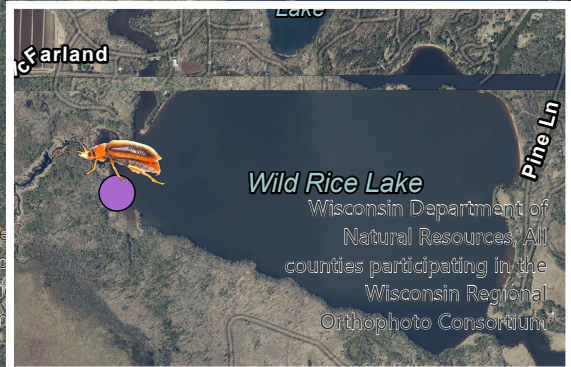

# Manitowish Chain Purple Loosestrife Monitor and Management

0 0.5 1 Miles

Town of Manitowish Waters  
Vilas County, Wisconsin  
2025

**Legend**

-  Purple Loosestrife Managed
-  Beetle Release

**NORTH LAKELAND  
DISCOVERY CENTER  
WOODS AND WATER**