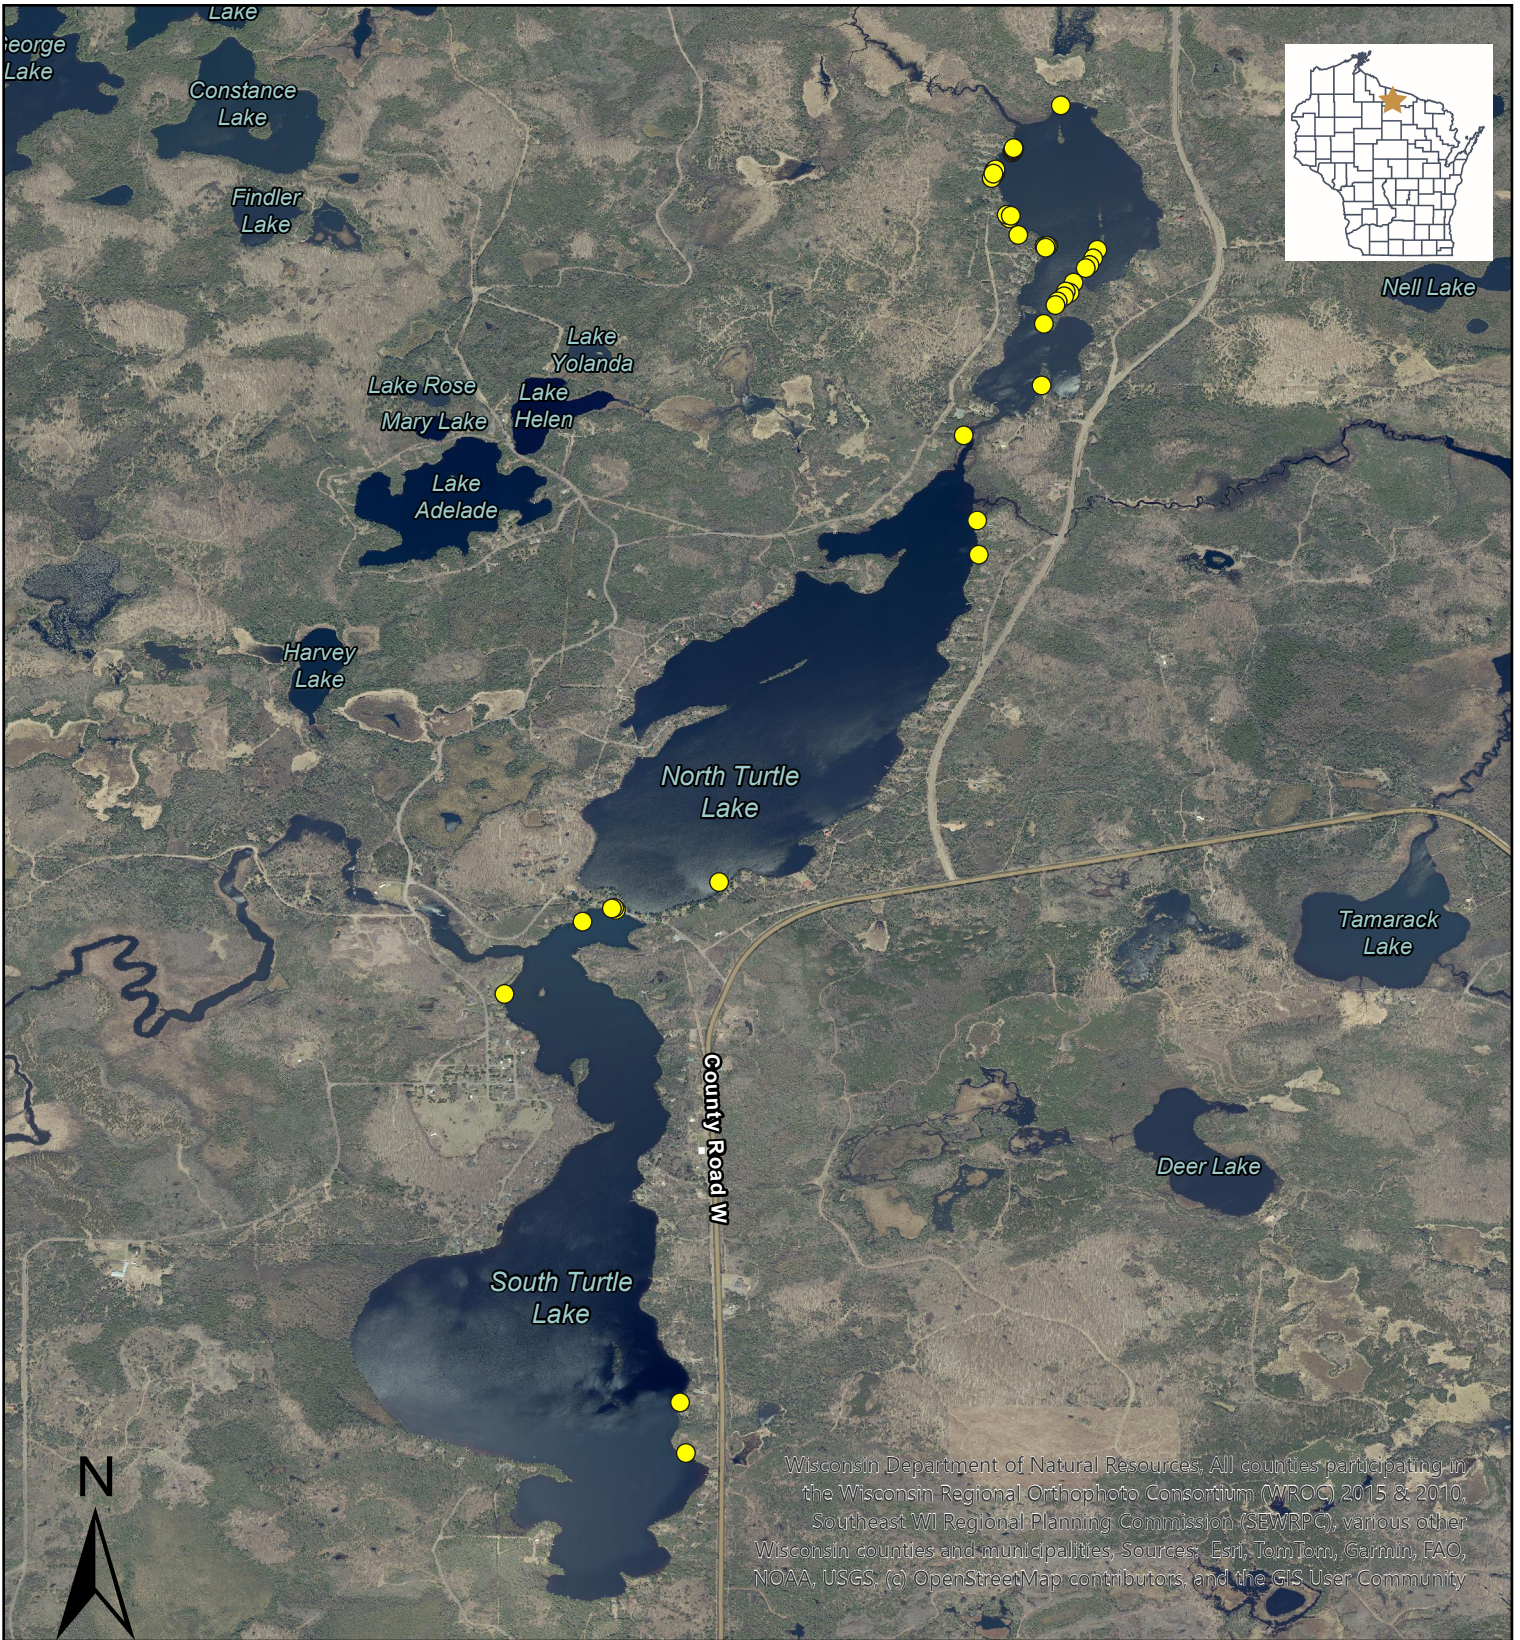

# Turtle Lakes Chain Yellow Iris Monitor and Management

0 0.26 0.52 1.04 Miles

## Legend

- Yellow Iris Populations Removed

\* Removed point locations were given landowner permission, accessible, and would not lead to erosion issues.

Town of Winchester  
Vilas County, Wisconsin  
2025