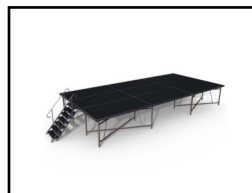

### 3' / 4' / 8' Stage Guardrails

Since 1974, Smartstage has been setting the standard for stage, truss, and seating components through ongoing innovation and a commitment to the teams that make events come to life. Our stage guardrails help keep performers and guests safe at stage edges, while providing a sleek and comfortable-to-grip design. Our guardrails easily adjust to all Smartstage decks as well as most other decks. They're stocked and ready for your next event.

## FEATURES & BENEFITS

- 1.75" diameter for soft comfort grab
- Clean radius corners with powder coat semi-gloss black
- Built from tubular steel for rugged applications
- Vertical posts for safety - conforms to IBC compliancy
- Easy to use "Smartclamp" installs in seconds
- Use on either ramp or platform
- Clamps to nearly any ~3" thick deck or platform
- Can be custom modified to fit other decking
- Comes in 3', 4', and 8' standard widths
- Custom sizing available on request
- IBC compliant for use on decks and ramps
- Helps prevent stage or riser falls