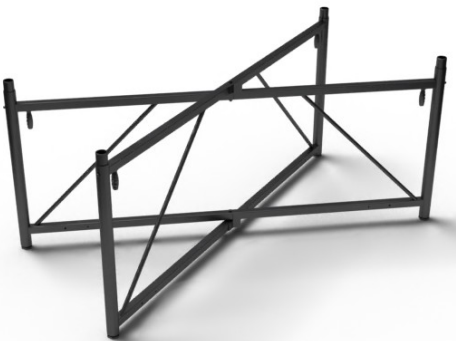

## Variable Height FastFold Frame

## Variable Height FastFold Frame

Smartstage FastFold Frame stage deck legs offer the freedom to build your stage up at any height, in any direction, and over any terrain with a finite leveling foot. They are simple and quick to use - requiring only one person to assemble a frame. FastFold Frames are available for standard 4x8 decks and provide a wide range of unique stage configurations. If you're looking for quick stage options, Smartstage FastFold Frames are ready to rock!

# Variable Height FastFold Frame

VARIABLE 2'-3' (SKU: STF4823V)

VARIABLE 3'-5' (SKU: STF4835V)

VARIABLE 4'-7' (SKU: STF4847V)

## FEATURES & BENEFITS

- Variable-height legs
- Adjustable height locks every 2"
- Locks in place with 5/8" spring-locked steel pin
- Each leg comes with a removable 6" leveling jack
- "Scissor-action" fold up feature
- All diagonal bracing is integral (no additional parts)
- No deck clamps required
- One-person assembly
- Can be installed on uneven terrain
- Can bridge over obstacles
- Folds for compact storage
- Weather-resistant for outdoor applications
- Controls concealed within the support structure
- Load-tested and inspected