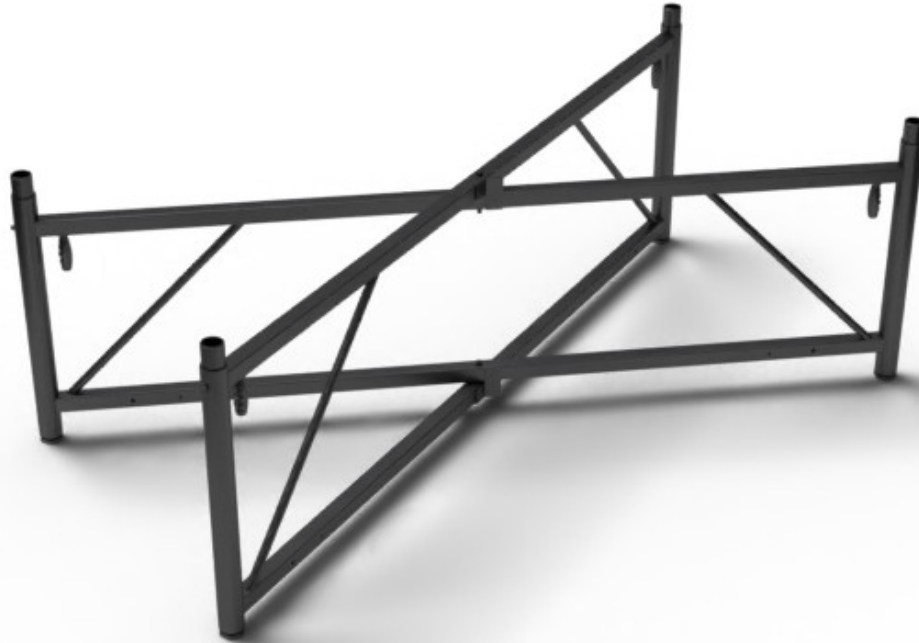

## Variable Height FastFold Frame

### 4' x 8'

## Variable Height FastFold Frame

Smartstage FastFold Frame stage deck legs offer the freedom to build your stage up at any height, in any direction, and over any terrain with a finite leveling foot. They are simple and quick to use - requiring only one person to assemble a frame. FastFold Frames are available for standard 4x8 decks and provide a wide range of unique stage configurations. If you're looking for quick stage options, Smartstage FastFold Frames are ready to rock!

## FEATURES & BENEFITS

- Variable-height legs
- Adjustable height locks every 2"
- Locks in place with 5/8" spring-locked steel pin
- Each leg comes with a removable 6" leveling jack
- "Scissor-action" fold up feature
- All diagonal bracing is integral (no additional parts)
- No deck clamps required
- One-person assembly
- Can be installed on uneven terrain
- Can bridge over obstacles
- Folds for compact storage
- Weather-resistant for outdoor applications
- Controls concealed within the support structure
- Load-tested and inspected