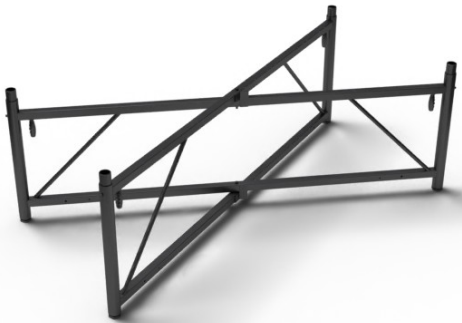

## Variable Height FastFold Frame

## Variable Height FastFold Frame

Smartstage FastFold Frame stage deck legs offer the freedom to build your stage up at any height, in any direction, and over any terrain with a finite leveling foot. They are simple and quick to use - requiring only one person to assemble a frame. FastFold Frames are available for standard 4x8 decks and provide a wide range of unique stage configurations. If you're looking for quick stage options, Smartstage FastFold Frames are ready to rock!

# Variable Height FastFold Frame

VARIABLE 2'-3' (SKU: STF4823V)

VARIABLE 3'-5' (SKU: STF4835V)

VARIABLE 4'-7' (SKU: STF4847V)

## FEATURES & BENEFITS

- Variable-height legs
- Adjustable height locks every 2"
- Locks in place with 5/8" spring-locked steel pin
- Each leg comes with a removable 6" leveling jack
- "Scissor-action" fold up feature
- All diagonal bracing is integral (no additional parts)
- No deck clamps required
- One-person assembly
- Can be installed on uneven terrain
- Can bridge over obstacles
- Folds for compact storage
- Weather-resistant for outdoor applications
- Controls concealed within the support structure
- Load-tested and inspected