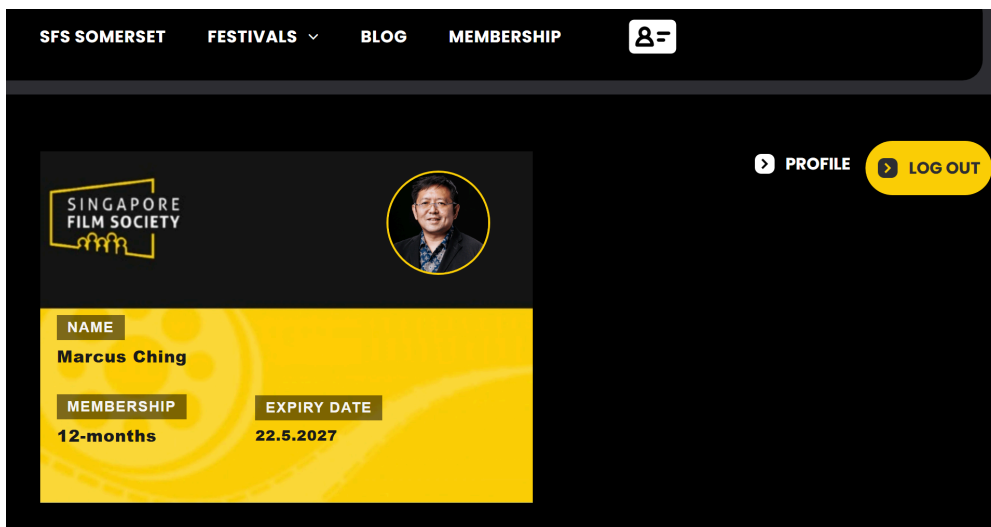

# Singapore Film Society (SFS) Membership Guide v2.0

1. For existing SFS members, visit [www.singaporefilmsociety.com](http://www.singaporefilmsociety.com) and click on [LOG IN] button. This button appears on every page prior to a successful log in. Key in [Email] & [Password] for the log in. Click on [Forgot password?] if need to reset the password.

2. After successful log in, it will direct to the member page. Members can find digital membership cards and movie rewards with redemption code.

Notice that both [LOG IN] & [JOIN] buttons disappear and are replaced by [LOG OUT] & [PROFILE] buttons and  navigation icon.