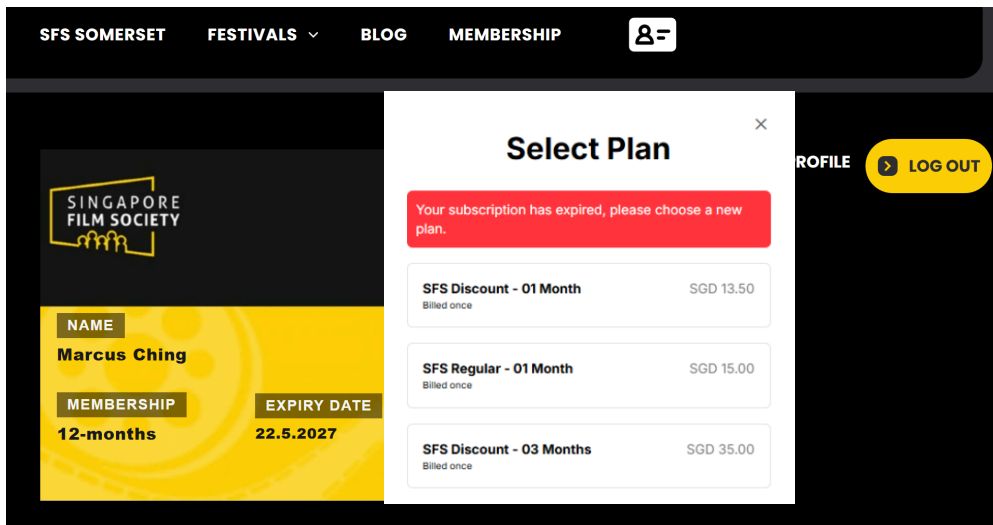

2. After successful log in, it will direct to the member page. Members can find digital membership cards and movie rewards with redemption code.

Notice that both [LOG IN] & [JOIN] buttons disappear and are replaced by [LOG OUT] & [PROFILE] buttons and  navigation icon.

3. Click on the [PROFILE] button to upload a photo, update name/email/password/payment information or download invoices. After saving, do allow browser reloading for 1-3 times.

4. If log in fails, and the following pop-up appears. This means the membership has expired. Do select any of the following plans to renew. Please ensure valid membership on the screening itself.