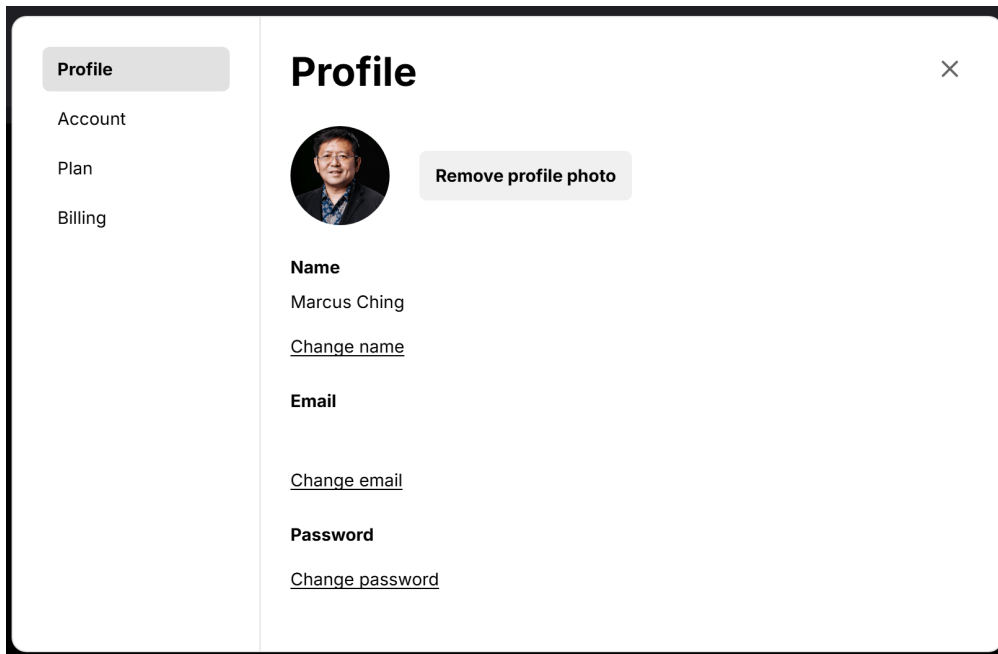

3. Click on the [PROFILE] button to upload a photo, update name/email/password/payment information or download invoices. After saving, do allow browser reloading for 1-3 times.