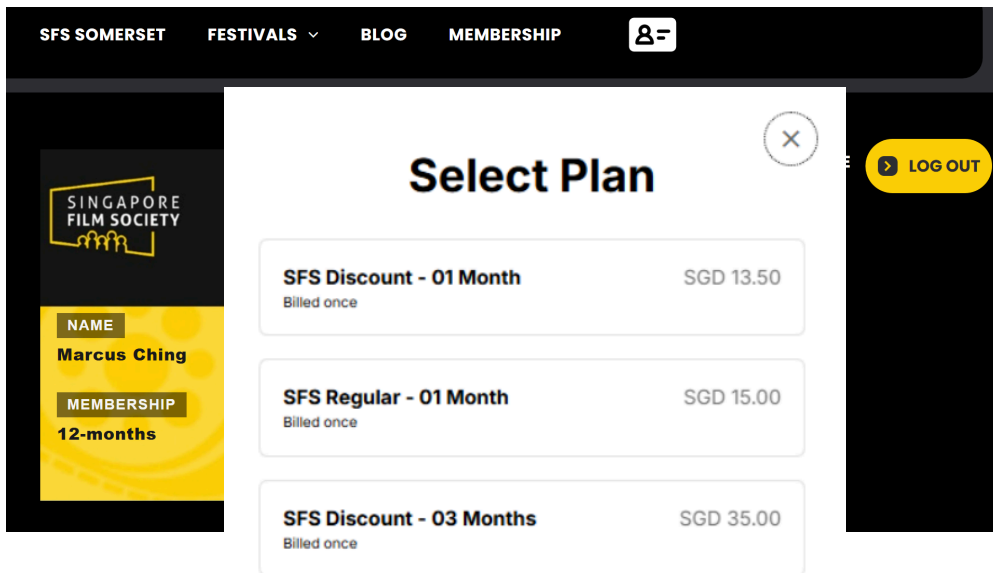

1. To sign up for SFS membership, click [JOIN] button. Select one of the SFS membership plan.