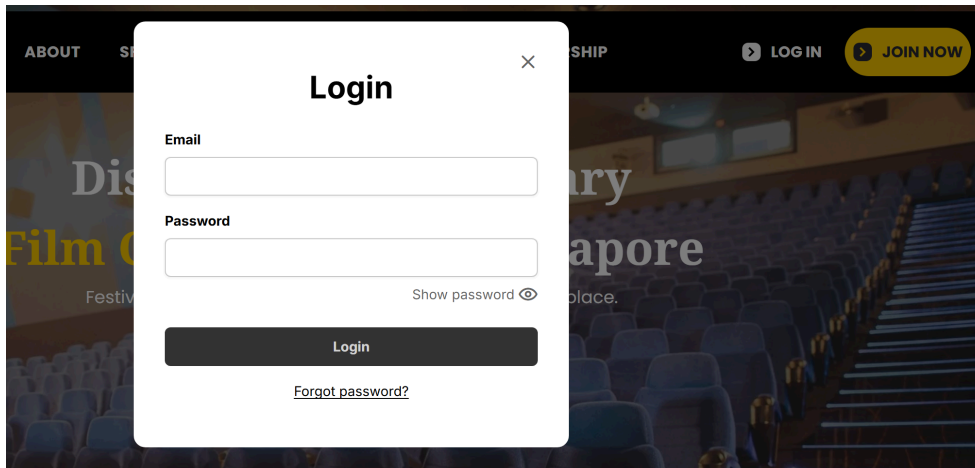

# Singapore Film Society (SFS) Membership Guide v2.0

1. For existing SFS members, visit [www.singaporefilmsociety.com](http://www.singaporefilmsociety.com) and click on [LOG IN] button. This button appears on every page prior to a successful log in. Key in [Email] & [Password] for the log in. Click on [Forgot password?] if need to reset the password.

2. After successful log in, it will direct to the member page. Members can find digital membership cards and movie rewards with redemption code.

Notice that both [LOG IN] & [JOIN] buttons disappear and are replaced by [LOG OUT] & [PROFILE] buttons and  navigation icon.