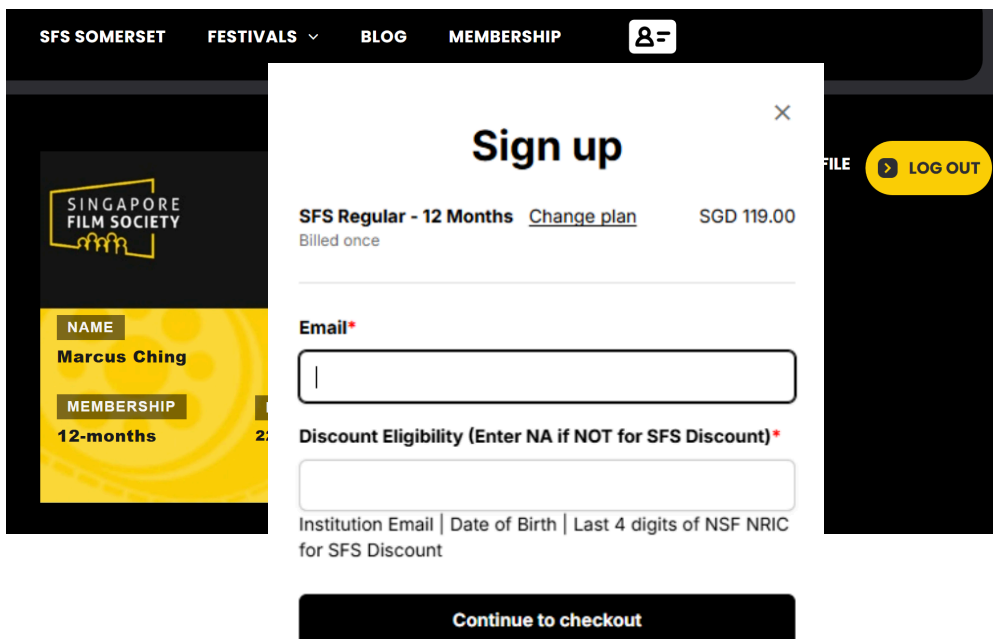

2. After successful log in, it will direct to the member page. Members can find digital membership cards and movie rewards with redemption code.

Notice that both [LOG IN] & [JOIN] buttons disappear and are replaced by [LOG OUT] & [PROFILE] buttons and  navigation icon.

3. Click on the [PROFILE] button to upload a photo, update name/email/password/payment information or download invoices. After saving, do allow browser reloading for 1-3 times.

4. If log in fails, and the following pop-up appears. This means the membership has expired. Do select any of the following plans to renew. Please ensure valid membership on the screening itself.

- To sign up for SFS membership, click [JOIN] button. Select one of the SFS membership plan.

- Enter [Email] and [Discount Eligibility]

- For SFS Discount 1/3/6/12 packages, Discount Eligibility is offered to Full-time students (use institutional email to register, Seniors above 55 and Full-time NS Men with NSF NRIC. This is a self-declaration and we will do a random check as and when.

- For SFS Regular 1/3/6/12 packages, enter [Discount Eligibility] = NA

- Key in payment details to check out. Each successful sign up will receive an email from Singapore Film Society to set up a password for the first time log in.