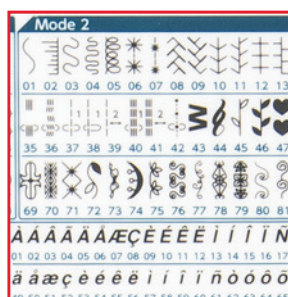

196 Built-in Stitches, including 10 Buttonholes