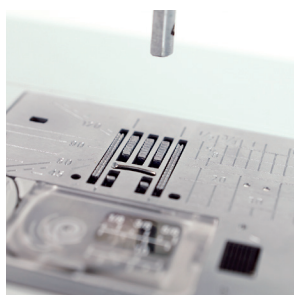

Skyline S5

Sell Sheet

JANOME

WHAT'S NEXT

a story in every stitch

Skyline S5

Superior Feed System Plus (SFS+)

One-Step Needle Plate Conversion

LED Lights

Bobbin Winding Plate with Cutter

Sewing

- Top loading full rotary hook bobbin
- 170 built-in stitches
- 10 one-step buttonholes
- 4 built-in alphabets
- Superior Feed System Plus (SFS+)
- Automatic thread tension
- Built-in needle threader
- Snap-on presser feet
- Easy set bobbin
- Bobbin winding plate with cutter
- Needle up/down button
- One-step needle plate conversion
- 7-piece feed dog
- Free arm
- Drop feed
- Start/stop button
- Locking stitch button
- Automatic thread cutter
- Easy reverse button
- Adjustable knee lift
- Extra high presser foot lift
- Auto declutch bobbin winder
- Backlit LCD screen
- Foot pressure adjustment
- 6 LED lights in 3 convenient locations
- Maximum stitch width: 9mm
- Maximum stitch length: 5mm
- Maximum sewing speed: 1,000 SPM
- Work Space: 8.25" x 4.7"
- Semi-hard cover included