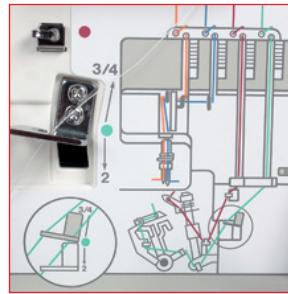

Easy-to-Follow
Thread Guides