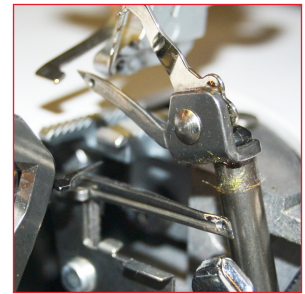

1110DX PRO

JANOME

WHAT'S NEXT

— a story in every stitch —

1110DX Pro

Easily Retractable
Upper Knife

Adjustable Cutting Width

Easy-to-Follow
Thread Guides

Easily Accessible
Lower Looper

Serger

- 2,3 and 4 thread convertible
- Easy lay in threading
- Threading chart
- Color coded thread guides
- Tension release device
- Easily accessible lower looper guides
- Changeable thread guide
- Quick change rolled hem
- Lower looper pretension setting slider
- Easily retractable upper knife
- Adjustable foot pressure
- Snap-on presser feet
- Adjustable stitch length 1mm to 5mm
- Differential feed ratio 0.5 to 2.25
- Adjustable cutting width 3.1mm to 7.3mm
- Maximum speed 1,300 spm
- Waste chip box
- Soft cover included
- Metal base