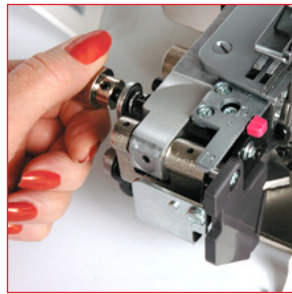

1110DX PRO

JANOME

WHAT'S NEXT

— a story in every stitch —

1110DX Pro

Easily Retractable
Upper Knife

Adjustable Cutting Width

Easy-to-Follow
Thread Guides

Easily Accessible
Lower Looper

Serger

- 2,3 and 4 thread convertible
- Easy lay in threading
- Threading chart
- Color coded thread guides
- Tension release device
- Easily accessible lower looper guides
- Changeable thread guide
- Quick change rolled hem
- Lower looper pretension setting slider
- Easily retractable upper knife
- Adjustable foot pressure
- Snap-on presser feet
- Adjustable stitch length 1mm to 5mm
- Differential feed ratio 0.5 to 2.25
- Adjustable cutting width 3.1mm to 7.3mm
- Maximum speed 1,300 spm
- Waste chip box
- Soft cover included
- Metal base