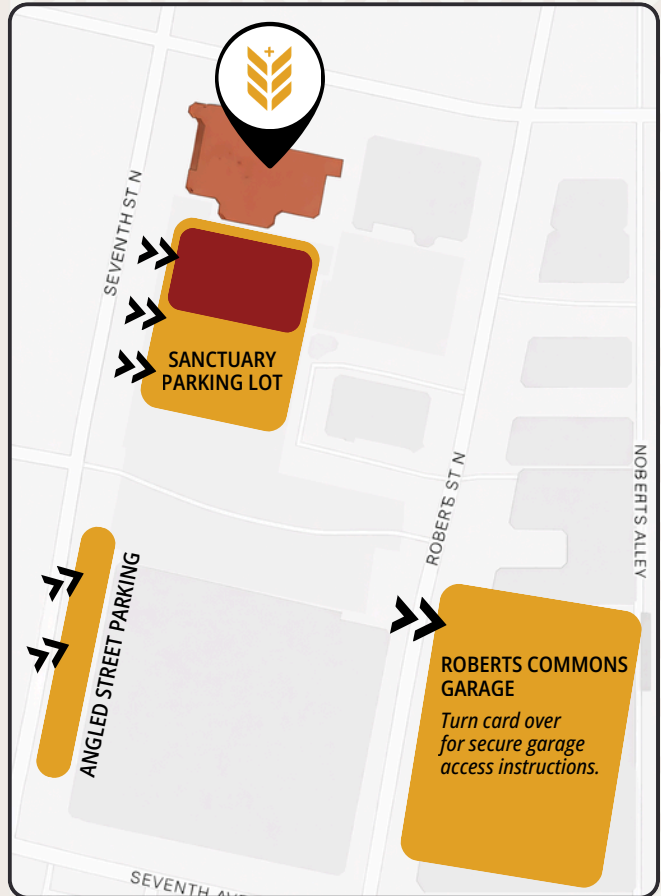

HARVEST VALLEY CHURCH
NORTH FARGO PARKING

←-----→
SANCTUARY EVENTS CENTER | 670 4TH AVE N

MAP LEGEND

-  SANCTUARY EVENTS CENTER DESIGNATED PARKING
-  PARKING ENTRANCES
-  RESERVED FOR FIRST-TIME GUESTS AND LIMITED MOBILITY

**OUR HEART IS THAT EVERY PERSON
FEELS WELCOMED AND CARED FOR.**

**YOU HELP WELCOME OTHERS
BY TAKING EXTRA STEPS ! ! !**

Thank you!

HARVEST VALLEY CHURCH NORTH FARGO PARKING

←-----→
ROBERTS COMMONS | 217 ROBERTS ST N

PARK FREE ON SUNDAYS!

REGISTERING YOUR LICENSE PLATE

- A) Text ND4013 to 94201
 - B) Click link in text
 - C) Click *Buy Parking* (no purchase required!)
 - D) Enter License Plate & phone/email
 - E) Find receipt* in text or email
- *Access Code on receipt is required when returning to your vehicle. A new code is generated for each visit.*

PARKING PROCESS

- A) Register before or after parking
- B) When returning to your vehicle, enter *Access Code** then "↵" into door keypad