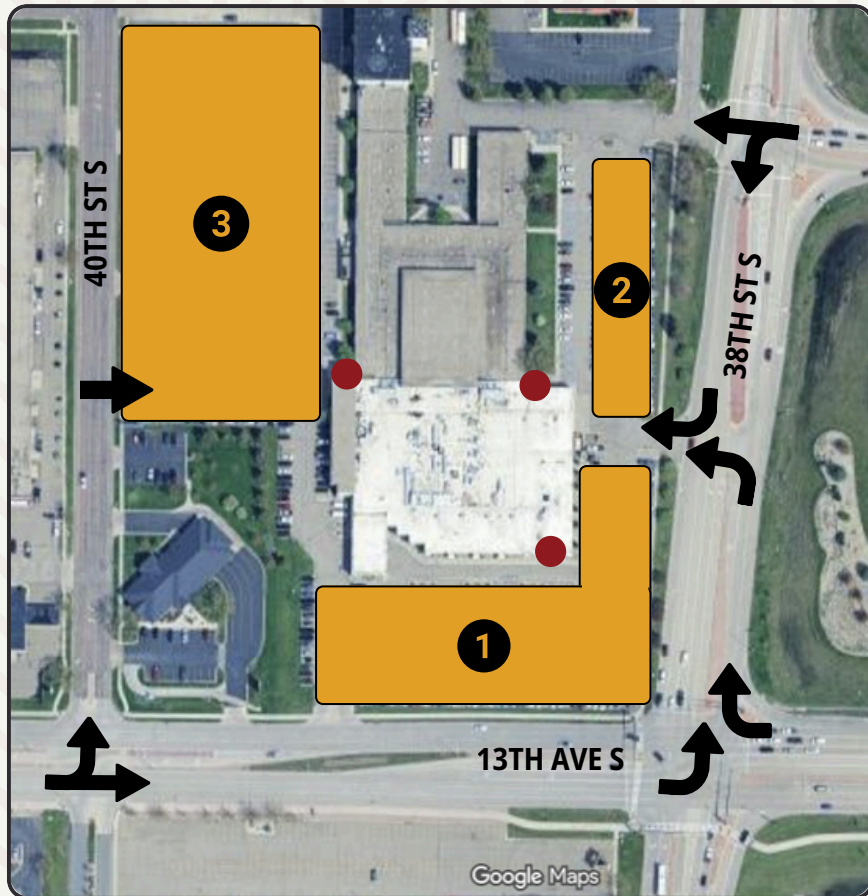

HARVEST VALLEY CHURCH

HOLIDAY INN PARKING

3803 13TH AVE S, FARGO

MAP LEGEND

- 1** PRIMARY GUEST PARKING
- 2** SECONDARY GUEST PARKING
- 3** STAFF, TEAMS, & REGULARS PARKING
-  ENTRANCE
(Turn card over for more details)

*Parking for
Staff, Teams,
and Regulars*

**WEST
DOOR**

*Secondary
Guest Parking*

**EAST
DOOR**

GRAND HALL
*Harvest Valley
Church Adult
Worship Room*

HARVEST VALLEY CHURCH
HOLIDAY INN

HARVEST HALL
*Harvest Valley Kids
PreK - 5th Grade*

**PRAIRIE
ROOM**
Nursery

SOUTH DOOR

Primary Guest Parking