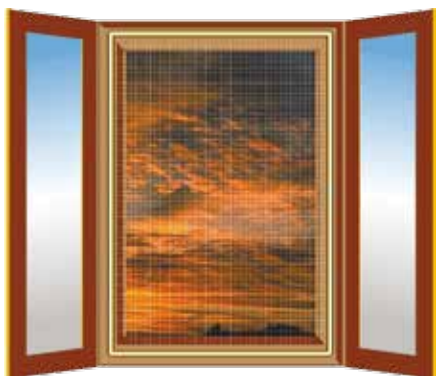

MAURER

**ZANZARIERA VELCRO
130X150 CM**

D03.0636.015 - 88731 - bianca

D03.0637.015 - 88732 - nera

150X180 CM

D03.0636.018 - 88727 - bianca

D03.0637.018 - 88728 - nera

3,00

3,00

3,50

3,50

MAURER