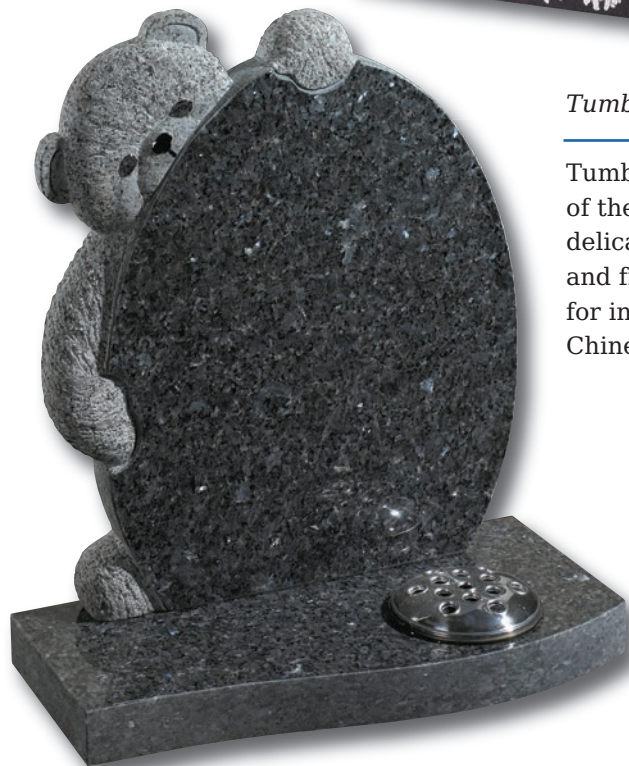

Bentley

Classic and endearing 'Bentley Bear' hand carved in Blue Pearl granite

Fairy Inscription

Our fairytale images can be combined with any letter to truly personalise your memorial. Stone shown is Blue Pearl granite