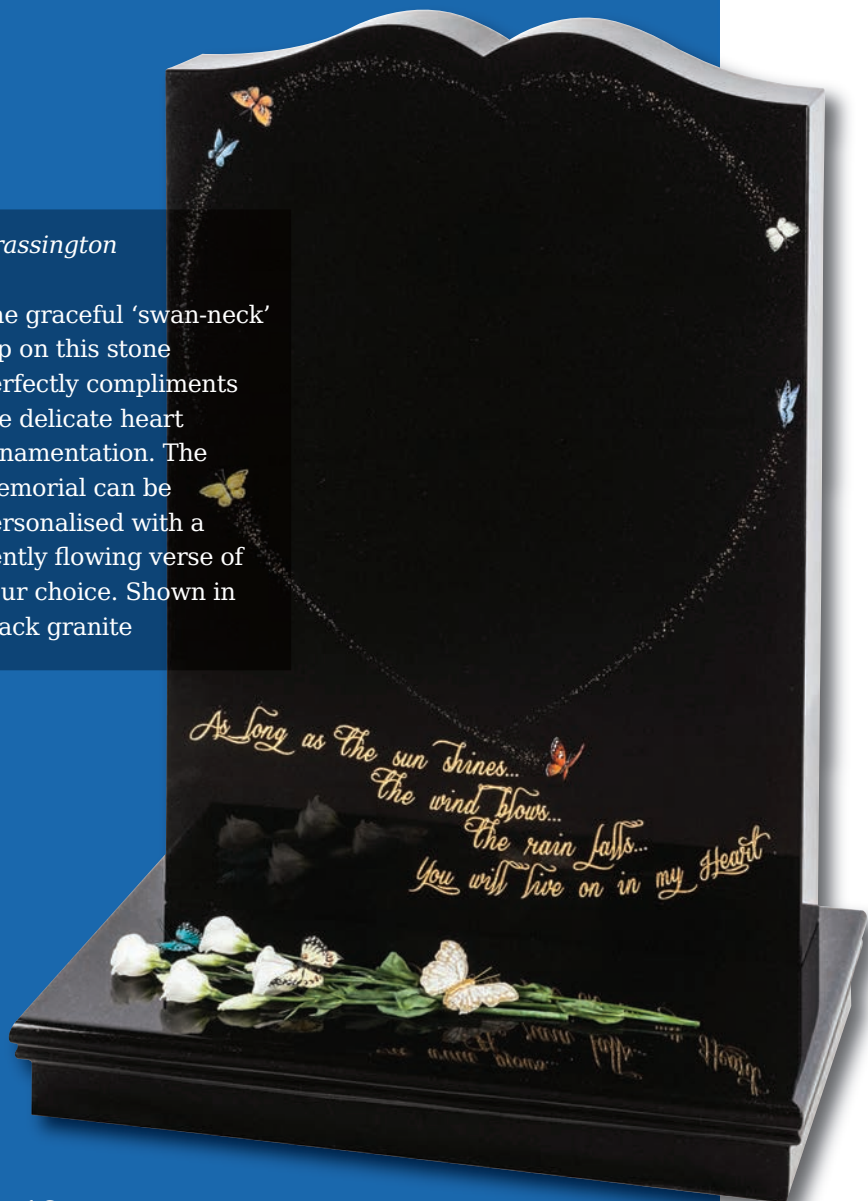

Lawn Memorials

Grassington

The graceful 'swan-neck' top on this stone perfectly compliments the delicate heart ornamentation. The memorial can be personalised with a gently flowing verse of your choice. Shown in Black granite

Tunstall

Tranquil waterlily design shown in Black granite