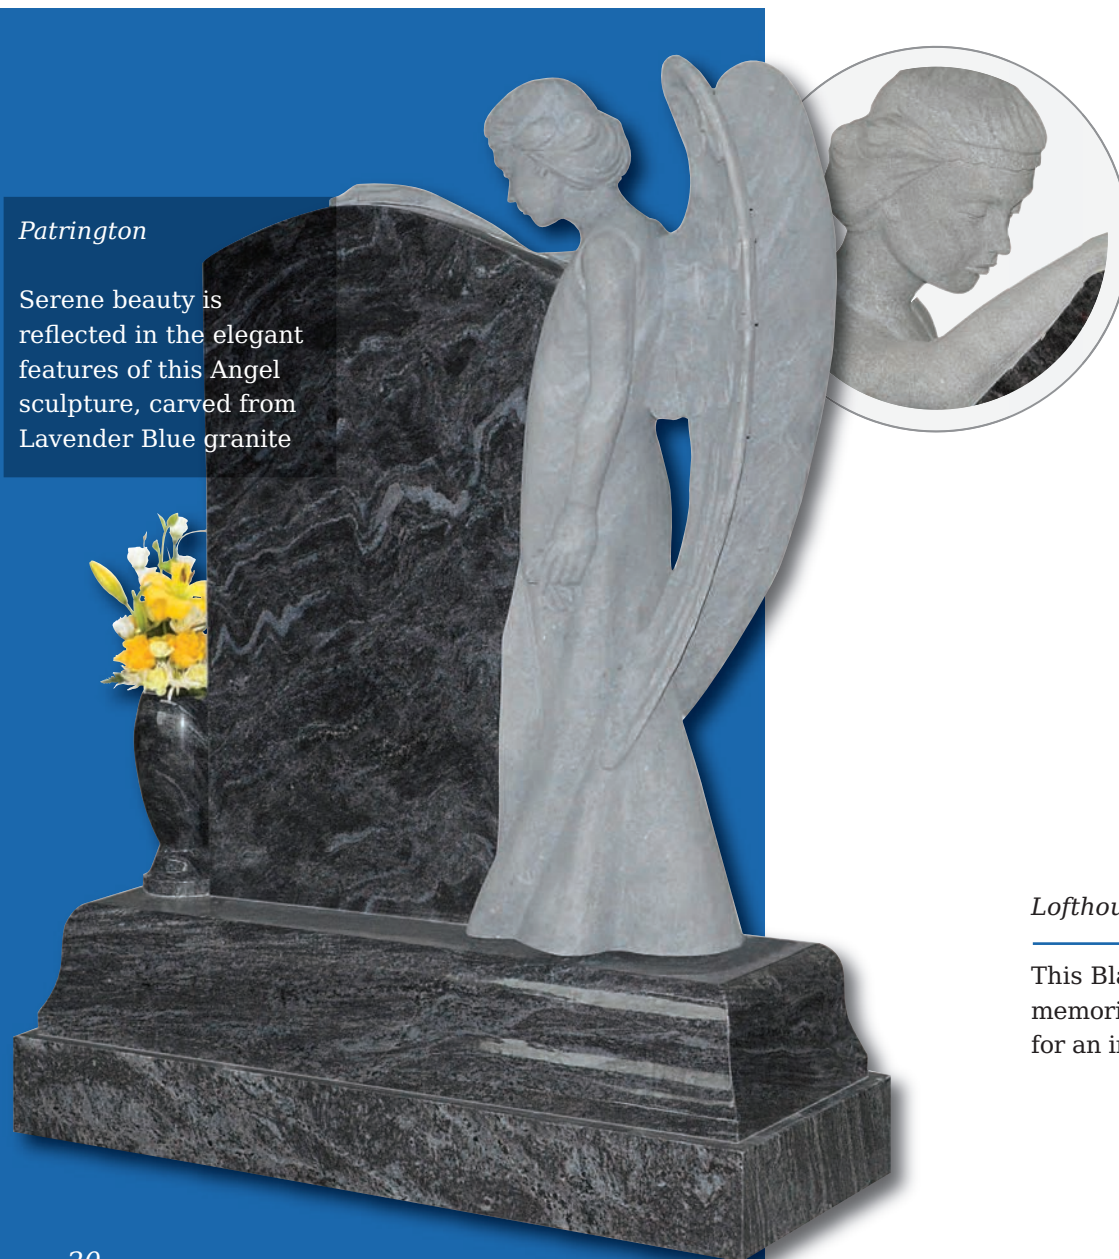

Lawn Memorials

Patrington

Serene beauty is reflected in the elegant features of this Angel sculpture, carved from Lavender Blue granite