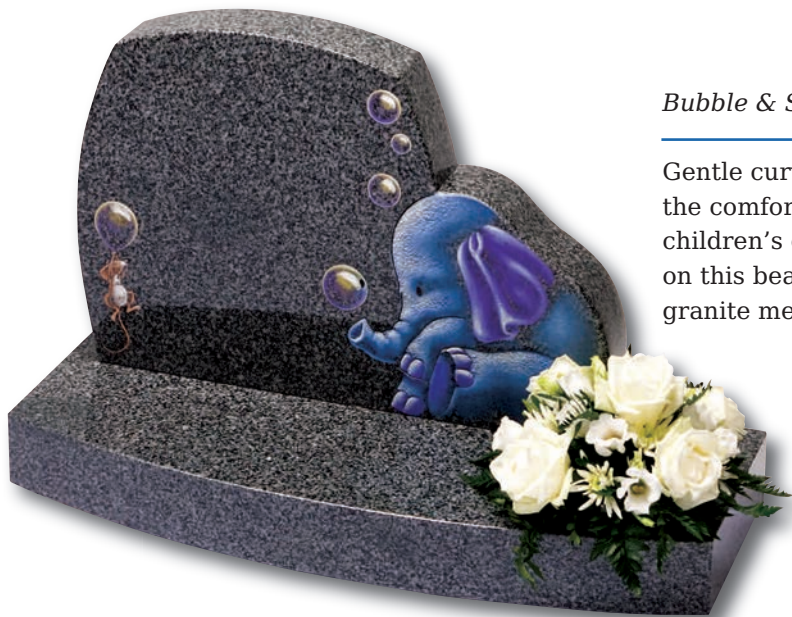

Children's Memorials

Fairytale Castle

Even the most imaginative requests can be turned into something special. Let us guide you through the process of choosing a lasting tribute to your loved one

Bubble & Squeak

Gentle curves further enhance the comforting softness of the children's characters illustrated on this beautiful polished Impala granite memorial