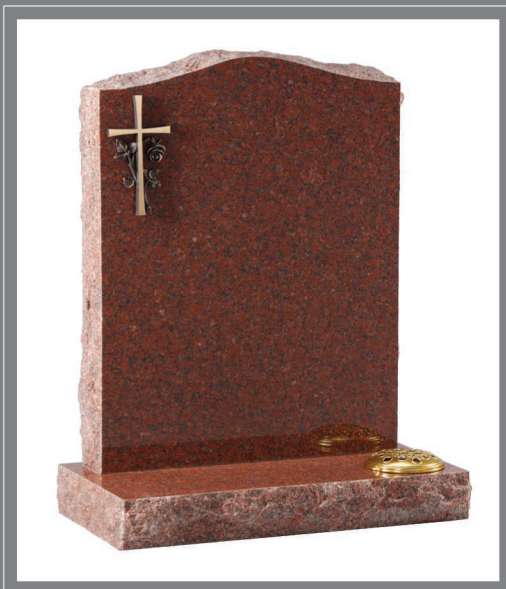

EC51 ▼

Dense Black Granite • HS 30" x 24" x 3" Base 3" x 30" x 12"

*Stained Glass
Ornamentation*

EC60 ▼

Ruby Red Granite • HS 27" x 21" x 3" Base 3" x 24" x 12"
Natural pitched edge with bronze cross and rose.