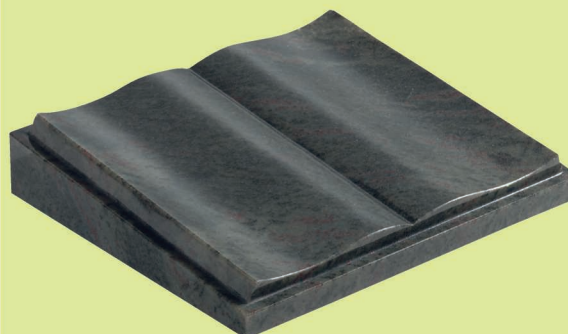

EC256 ▼

Tropical Green Granite • 15" x 18" x 4"/2"
A worked book on the face of this cremation sized memorial.