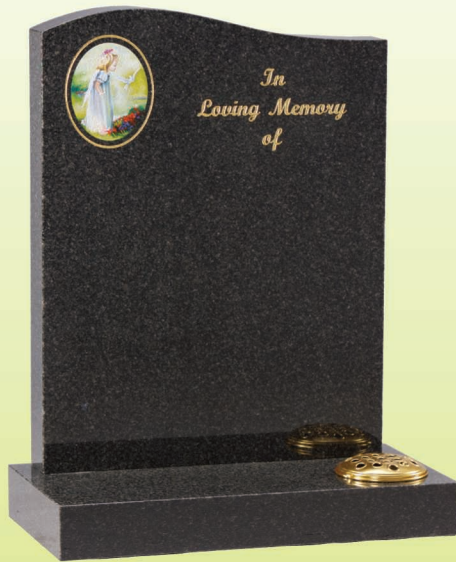

EC230 ▼

Dark Grey Granite • HS 27"x21"x3" Base 3"x24"x12"

Personalised highlighted ornaments can be added upon your request.