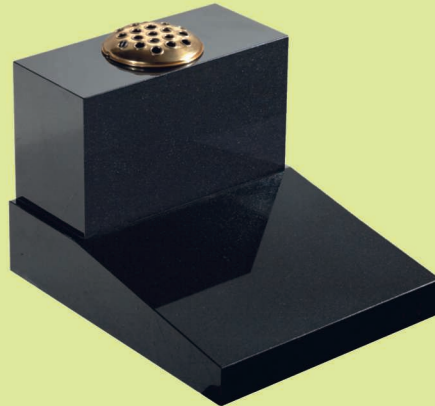

EC250 ▼

Dense Black Granite • Desk 18" x 15" x 4/2" Vase 8" x 14" x 6"
A vase sitting on the flat of the desk gives two inscription areas.