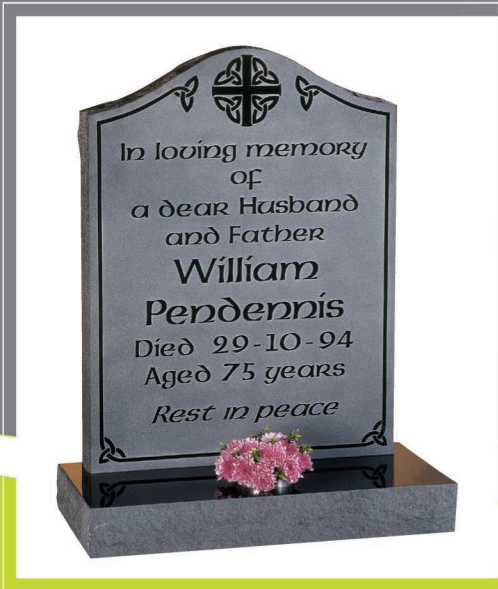

EC81 ▼

Dense Black Granite • HS 27" x 21" x 3" Base 3" x 24" x 12"
The inscription here is left polished with the background sandblasted to give a maintenance free inscription.