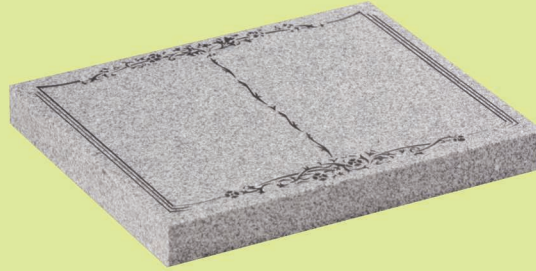

EC247 ▼

Lunar Grey Granite • Tablet 18" x 15" x 2"
Delicate book and flower ornament.