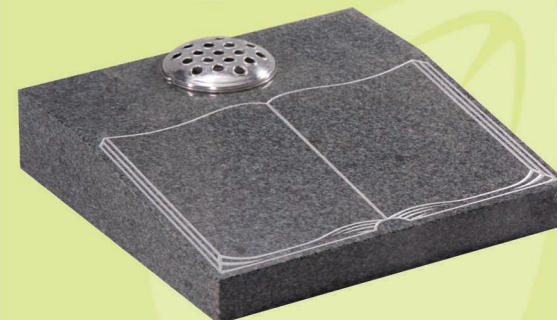

EC254 ▼

Glenaby Granite • Desk 18" x 18" x 4/2"
A book sandblasted and highlighted on the face.