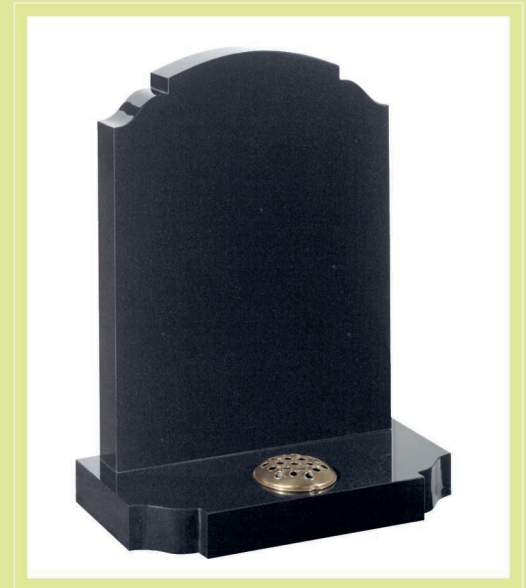

EC23 ▼

Dense Black Granite • HS 27" x 21" x 3" Base 3" x 24" x 12"
A traditional churchyard shaped top and base.