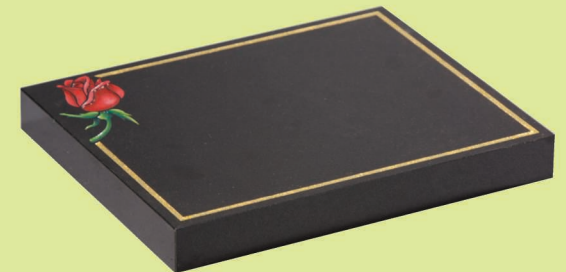

EC245 ▼

Dense Black Granite • Tablet 18" x 12" x 2"
A cremation tablet with simple corner rose.