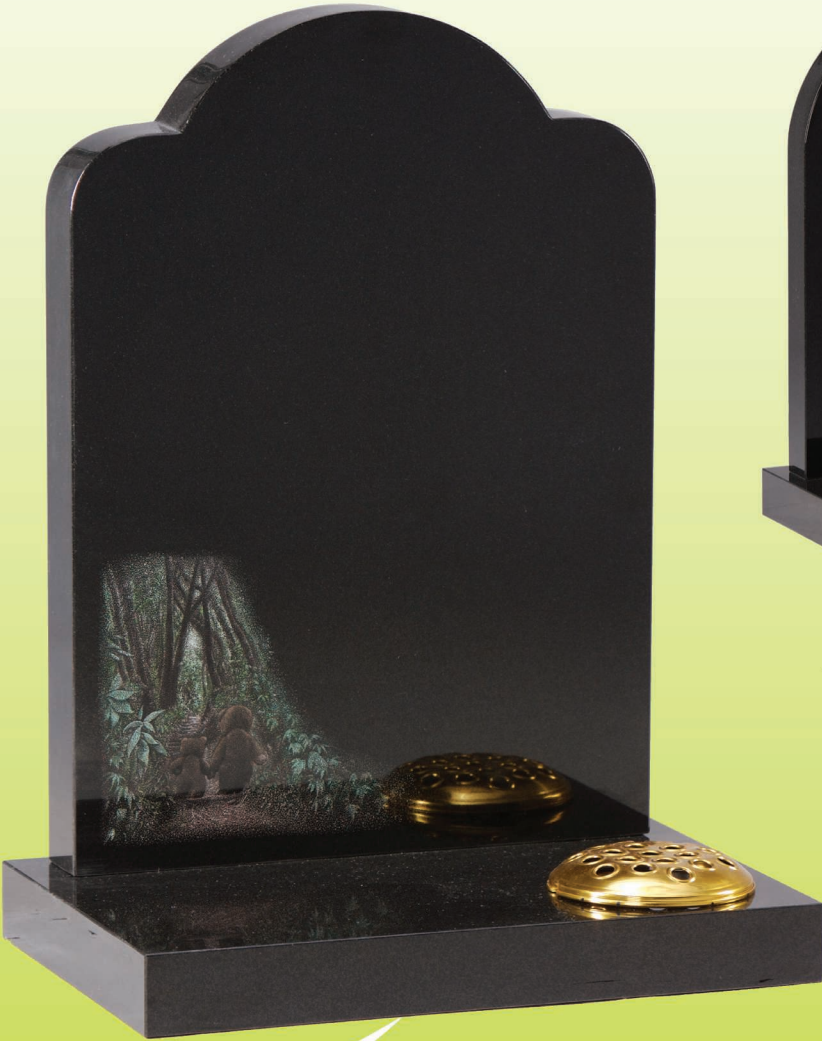

EC225 ▼

Dense Black Granite • HS 22" x 16" x 2" Base 2" x 18" x 12"
A beautiful child's memorial, two shadow punched and highlighted teddy bears wander through a calm wood.