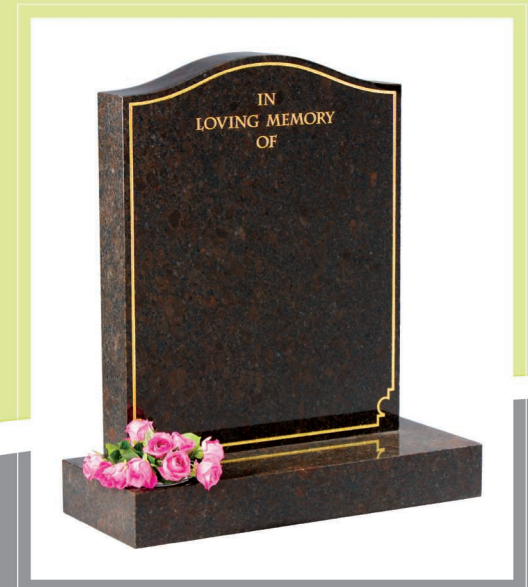

EC36 ▼

Coffee Pearl Granite • HS 30" x 24" x 4" Base 4" x 30" x 12"
An attractive deep brown granite with plain pin line.