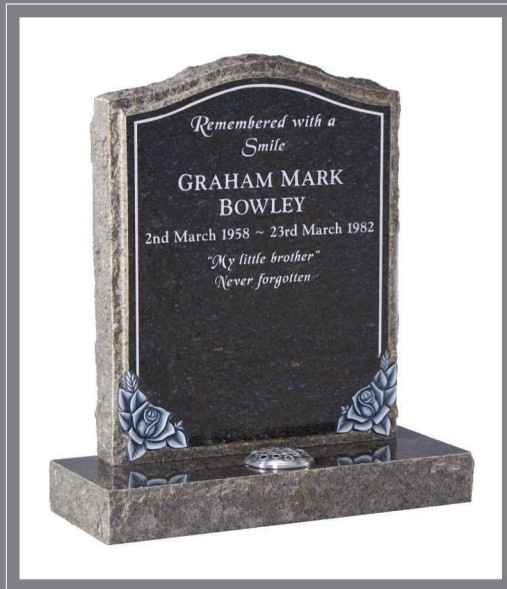

EC66 ▼

Ocean Blue • HS 30" x 24" x 4" Base 4" x 30" x 12"
The margins and hand carved roses together frame the inscription area.