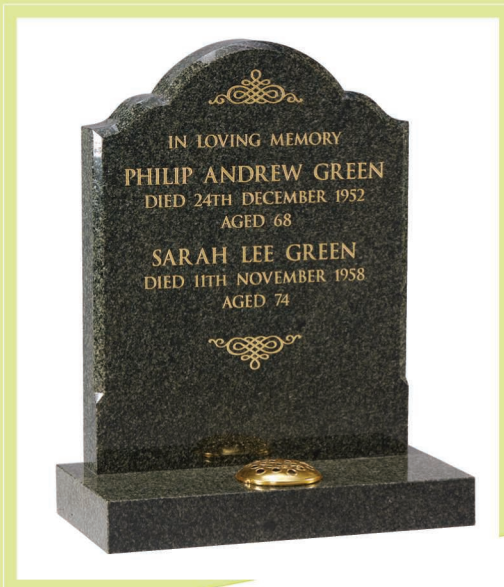

EC24 ▼

Jade Green Granite • HS 27" x 21" x 3" Base 3" x 24" x 12"
Shown in attractive Jade green granite and gilded inscription.