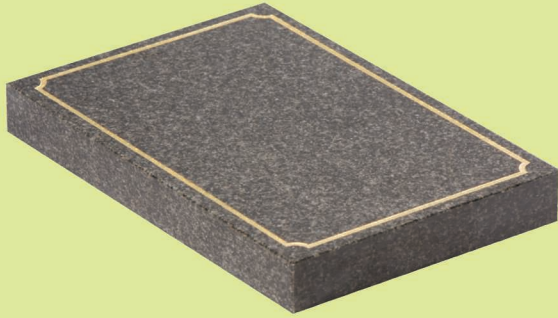

EC246 ▼

Dark Grey Granite • Tablet 18" x 12" x 2"
A cremation tablet with gilded pin line.