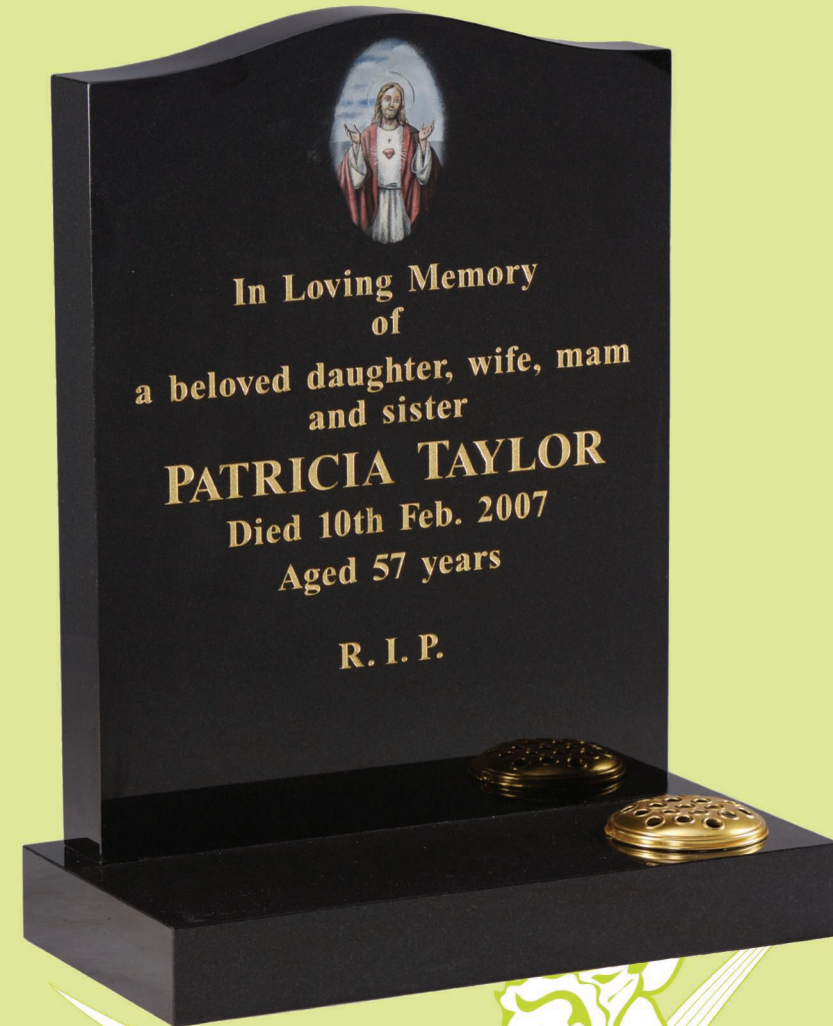

EC39 ▼

Dense Black Granite • HS 27" x 21" x 3" Base 3" x 24" x 12"
Any figure or ornament of this high quality can be added to any memorial.

EC40 ▼

Ruby Red Granite • HS 27" x 21" x 3" Base 3" x 24" x 12"
Deep rich Ruby Red Granite with ogee top and rounded shoulders.
With matching corners on base.