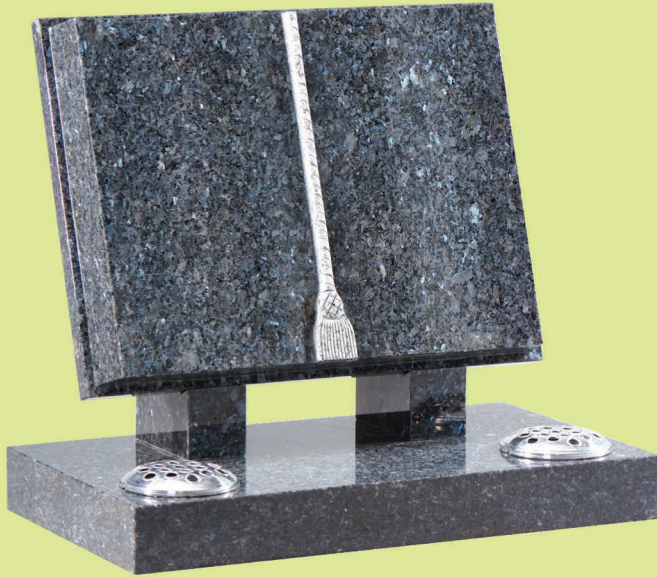

EC130 ▼

Blue Pearl Granite • Book 18" x 24" x 3" Base 3" x 27" x 15"
With a finely carved cord and tassel, and shaped pages this represents
an outstanding example of a granite bible memorial.