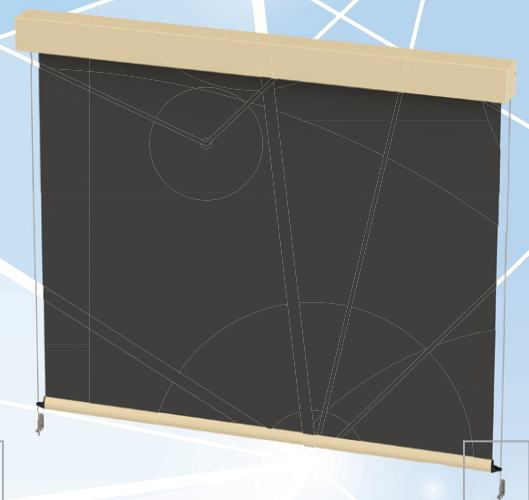

Ideal for window or balcony applications

Enclosed pelmet and sleek bottom rail

Available in modern Colorbond colours

straight drop

option 1

option 2

fixed guide

option 3

wire guide

option 1

option 2

size

max. size up to 15m² (mesh/acrylic), up to 12m² (PVC/canvas)

construction

135mm fully enclosed Colorbond pelmet & powdercoated aluminium teardrop bottom rail

fabrics

choice of mesh, canvas, acrylic or clear PVC for year round protection

operation

manual crank (standard), motorisation option recommended for above ground level

installation

face or recess

standard powdercoat colours