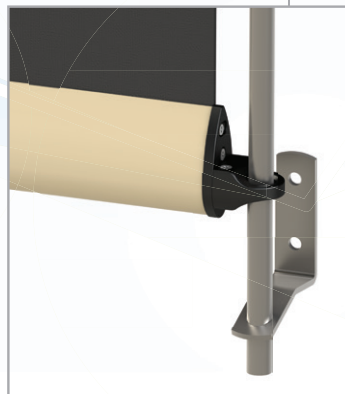

Ideal for window or balcony applications

Enclosed pelmet and sleek bottom rail

Available in modern Colorbond colours

straight drop

option 1

option 2

fixed guide

option 3

wire guide

option 1

option 2

size

max. size up to 15m² (mesh/acrylic), up to 12m² (PVC/canvas)

construction

135mm fully enclosed Colorbond pelmet & powdercoated aluminium teardrop bottom rail

fabrics

choice of mesh, canvas, acrylic or clear PVC for year round protection

operation

manual crank (standard), motorisation option recommended for above ground level

installation

face or recess

standard powdercoat colours