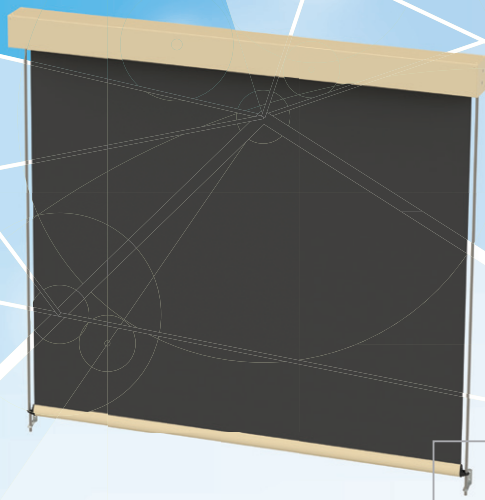

Ideal for window or balcony applications

Enclosed pelmet and sleek bottom rail

Available in modern Colorbond colours

straight drop

option 1

option 2

fixed guide

option 3

wire guide

option 1

option 2

size

max. size up to 15m² (mesh/acrylic), up to 12m² (PVC/canvas)

construction

135mm fully enclosed Colorbond pelmet & powdercoated aluminium teardrop bottom rail

fabrics

choice of mesh, canvas, acrylic or clear PVC for year round protection

operation

manual crank (standard), motorisation option recommended for above ground level

installation

face or recess

standard powdercoat colours