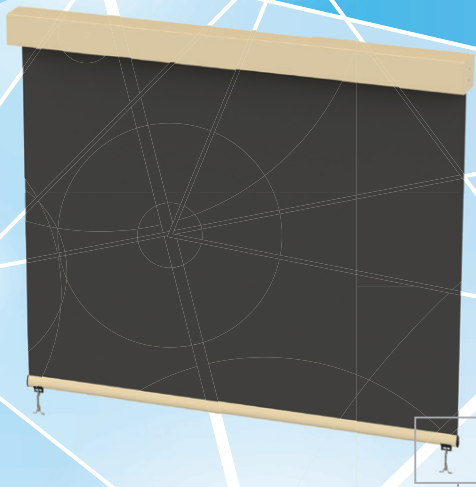

Ideal for window or balcony applications

Enclosed pelmet and sleek bottom rail

Available in modern Colorbond colours

straight drop

option 1

option 2

fixed guide

option 3

wire guide

option 1

option 2

size

max. size up to 15m² (mesh/acrylic), up to 12m² (PVC/canvas)

construction

135mm fully enclosed Colorbond pelmet & powdercoated aluminium teardrop bottom rail

fabrics

choice of mesh, canvas, acrylic or clear PVC for year round protection

operation

manual crank (standard), motorisation option recommended for above ground level

installation

face or recess

standard powdercoat colours