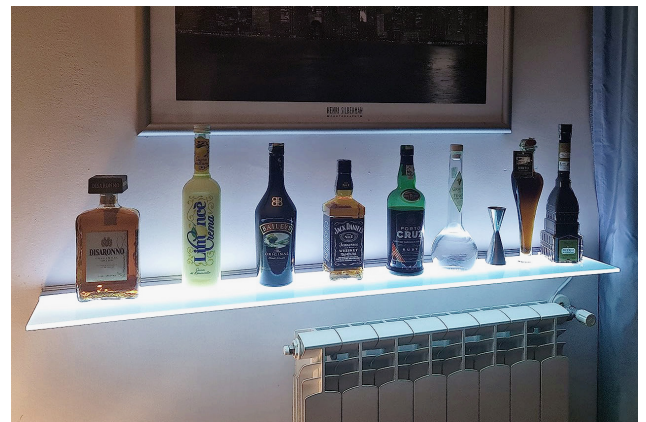

By Vetreria Miceli

Esclusiva Mensola  
*"Glass Shelf Led"*  
- Mensola in vetro satinato 10 mm  
- Illuminate a luce led

**ART. VM-GS-LED**

Dim LxP: 70x15 - 80x15 - 90x15 - 100x15 - 120x15

**Art Design Glass**