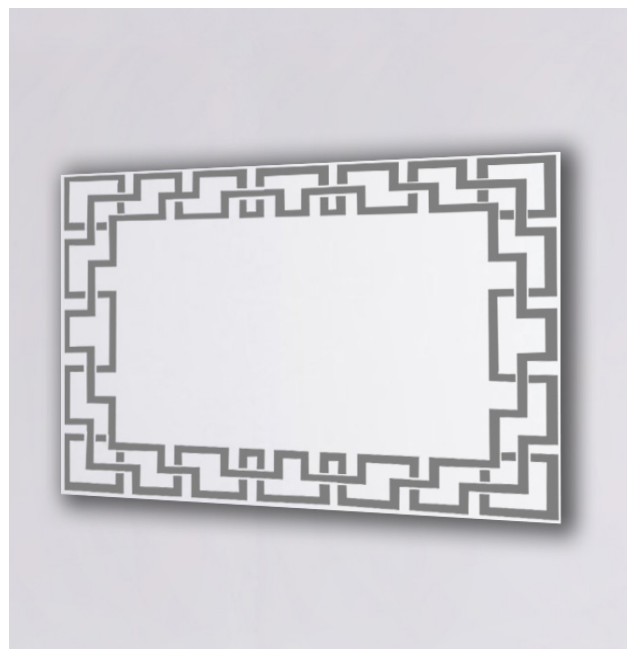

Dim: 80x100 - 80x120

**ART. VMSP-C1**

Dim: 80x100 - 80x120

**ART. VMSP-C2**

Dim: 80x100 - 80x120

**ART. VMSP-C3**

Dim: 80x100 - 80x120

## Art Design Glass

By Vetreteria Miceli

**ART. VMSP-GREEK**

Dim: Ø 80

**ART. VMSP-LUNA**

Dim: Ø 80

**ART. VMSP-BOTTEC**

Dim: 90x60