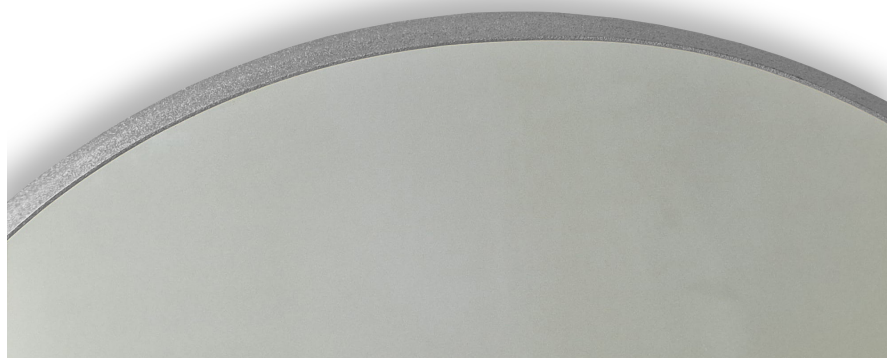

Esclusiva linea di specchiere con nostro speciale telaio flex in pvc, con personalizzazione colore cornice a scelta tra: bianco - nero - oro metal - silver