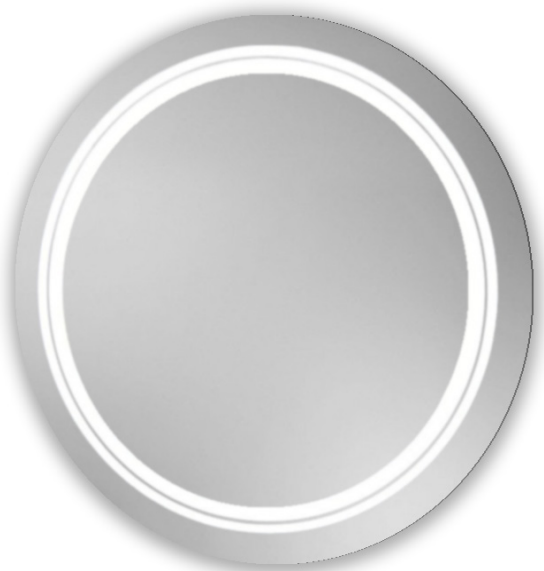

**Art Design Glass**

By Vetreria Miceli

**ART. VMSP-CD-DEC-FPS-LED**

Dim: Ø 80

**ART. VMSP-CD-DEC-FS-LED  
(Mod. Mosca Led)**

Dim: Ø 80

**ART. VMSP-CD-DEC-2FS-LED**

Dim: Ø 80