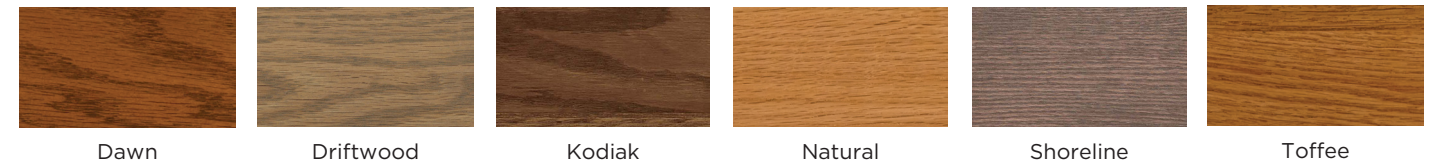

 Bertch®

MARKETPLACE

door style Quincy 3
species Birch
finish Shale

door style Lexington
species Birch
finish Driftwood

door style Lexington
species Paintable
finish White, Indigo

DOOR STYLES

FULL OVERLAY

door style Quincy
 species Paintable
 finish Lighthouse

MORGAN
Paintable/Loft

SHERWOOD
Hickory/Toffee

door style Quincy
species Paintable
finish White

door style Quincy
species Birch
finish Shoreline

ALDER/RUSTIC ALDER Stain Finish Options

BIRCH Stain Finish Options

CHERRY Stain Finish Options

HICKORY/RUSTIC HICKORY Stain Finish Options

MAPLE Stain Finish Options

OAK Stain Finish Options

PAINT/PAINABLE SPECIES Color Options

FOIL (Joss, Ridley, and Sullivan Door Styles Only)