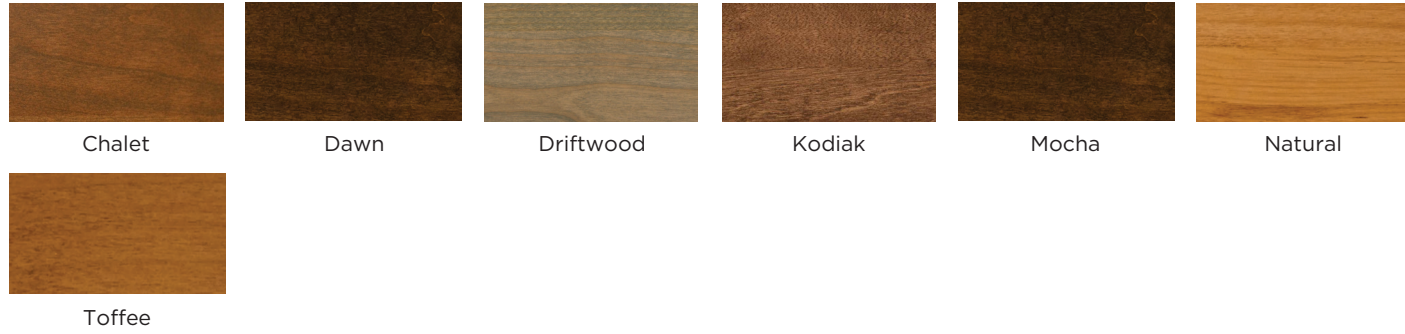

 Bertch®

MARKETPLACE

door style Quincy 3
species Birch
finish Shale

door style Lexington
species Birch
finish Driftwood

door style Lexington
species Paintable
finish White, Indigo

DOOR STYLES

FULL OVERLAY

door style Quincy
 species Paintable
 finish Lighthouse

DOOR STYLES

CONTEMPORARY FULL OVERLAY Available in Foil only.

JOSS
Black Matte Foil

RIDLEY
White Matte Foil

SULLIVAN
Haze Matte Foil

STANDARD OVERLAY

BROOKSIDE
Alder/Dawn

EMBASSY
Birch/Shale

MORGAN
Paintable/Loft

SHERWOOD
Hickory/Toffee

door style Quincy
species Paintable
finish White

door style Quincy
species Birch
finish Shoreline

ALDER/RUSTIC ALDER Stain Finish Options

BIRCH Stain Finish Options

CHERRY Stain Finish Options

HICKORY/RUSTIC HICKORY Stain Finish Options

MAPLE Stain Finish Options

OAK Stain Finish Options

PAINT/PAINABLE SPECIES Color Options

FOIL (Joss, Ridley, and Sullivan Door Styles Only)