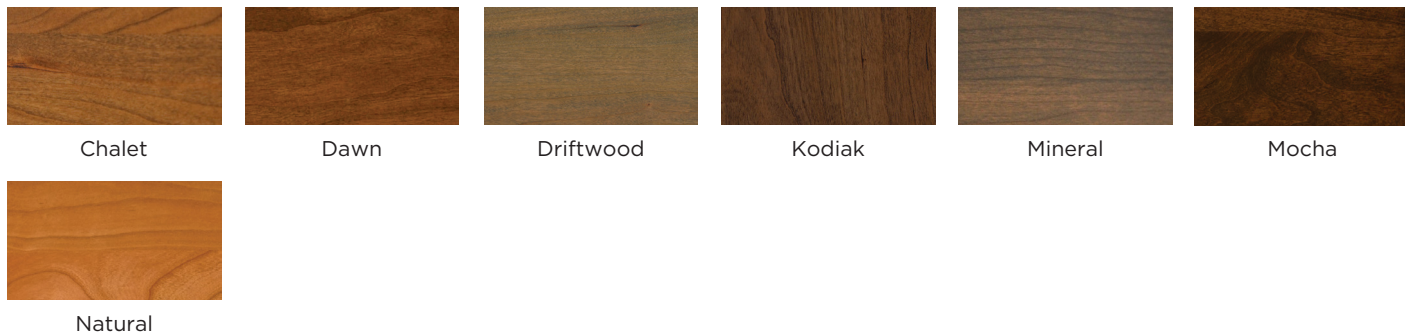

 Bertch®

MARKETPLACE

door style Quincy 3
species Birch
finish Shale

door style Lexington
species Birch
finish Driftwood

door style Lexington
species Paintable
finish White, Indigo

DOOR STYLES

FULL OVERLAY

door style Quincy
 species Paintable
 finish Lighthouse

DOOR STYLES

CONTEMPORARY FULL OVERLAY Available in Foil only.

JOSS
Black Matte Foil

RIDLEY
White Matte Foil

SULLIVAN
Haze Matte Foil

STANDARD OVERLAY

BROOKSIDE
Alder/Dawn

EMBASSY
Birch/Shale

MORGAN
Paintable/Loft

SHERWOOD
Hickory/Toffee

door style Quincy
species Paintable
finish White

door style Quincy
species Birch
finish Shoreline

ALDER/RUSTIC ALDER Stain Finish Options

BIRCH Stain Finish Options

CHERRY Stain Finish Options

HICKORY/RUSTIC HICKORY Stain Finish Options

MAPLE Stain Finish Options

OAK Stain Finish Options

PAINT/PAINABLE SPECIES Color Options

FOIL (Joss, Ridley, and Sullivan Door Styles Only)