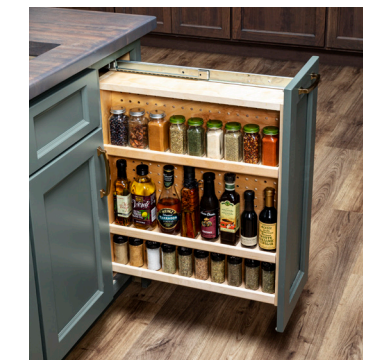

Pull-Out Spice Rack

Wine Wall and Stemware Holder

Vanity Pull-Out Organizer

Appliance Garage

Lid Storage Insert

Base Sink Drip Tray

Under Sink Plumbing Pull-Out

Base Pull-Out Spice Rack

Base Pull-Out with Utensil Bins

Base Pull-Out with Utensil Bins/Knife Block

door style Quincy 3
species Birch
finish Toffee

www.berch.com

 Bertch®

Warranty: Bertch Cabinet, LLC. warrants its products to be free from defects in material or workmanship for as long as they are owned by the original purchaser. Color variations occur due to photography and printing. Please visit your authorized dealer to view samples.