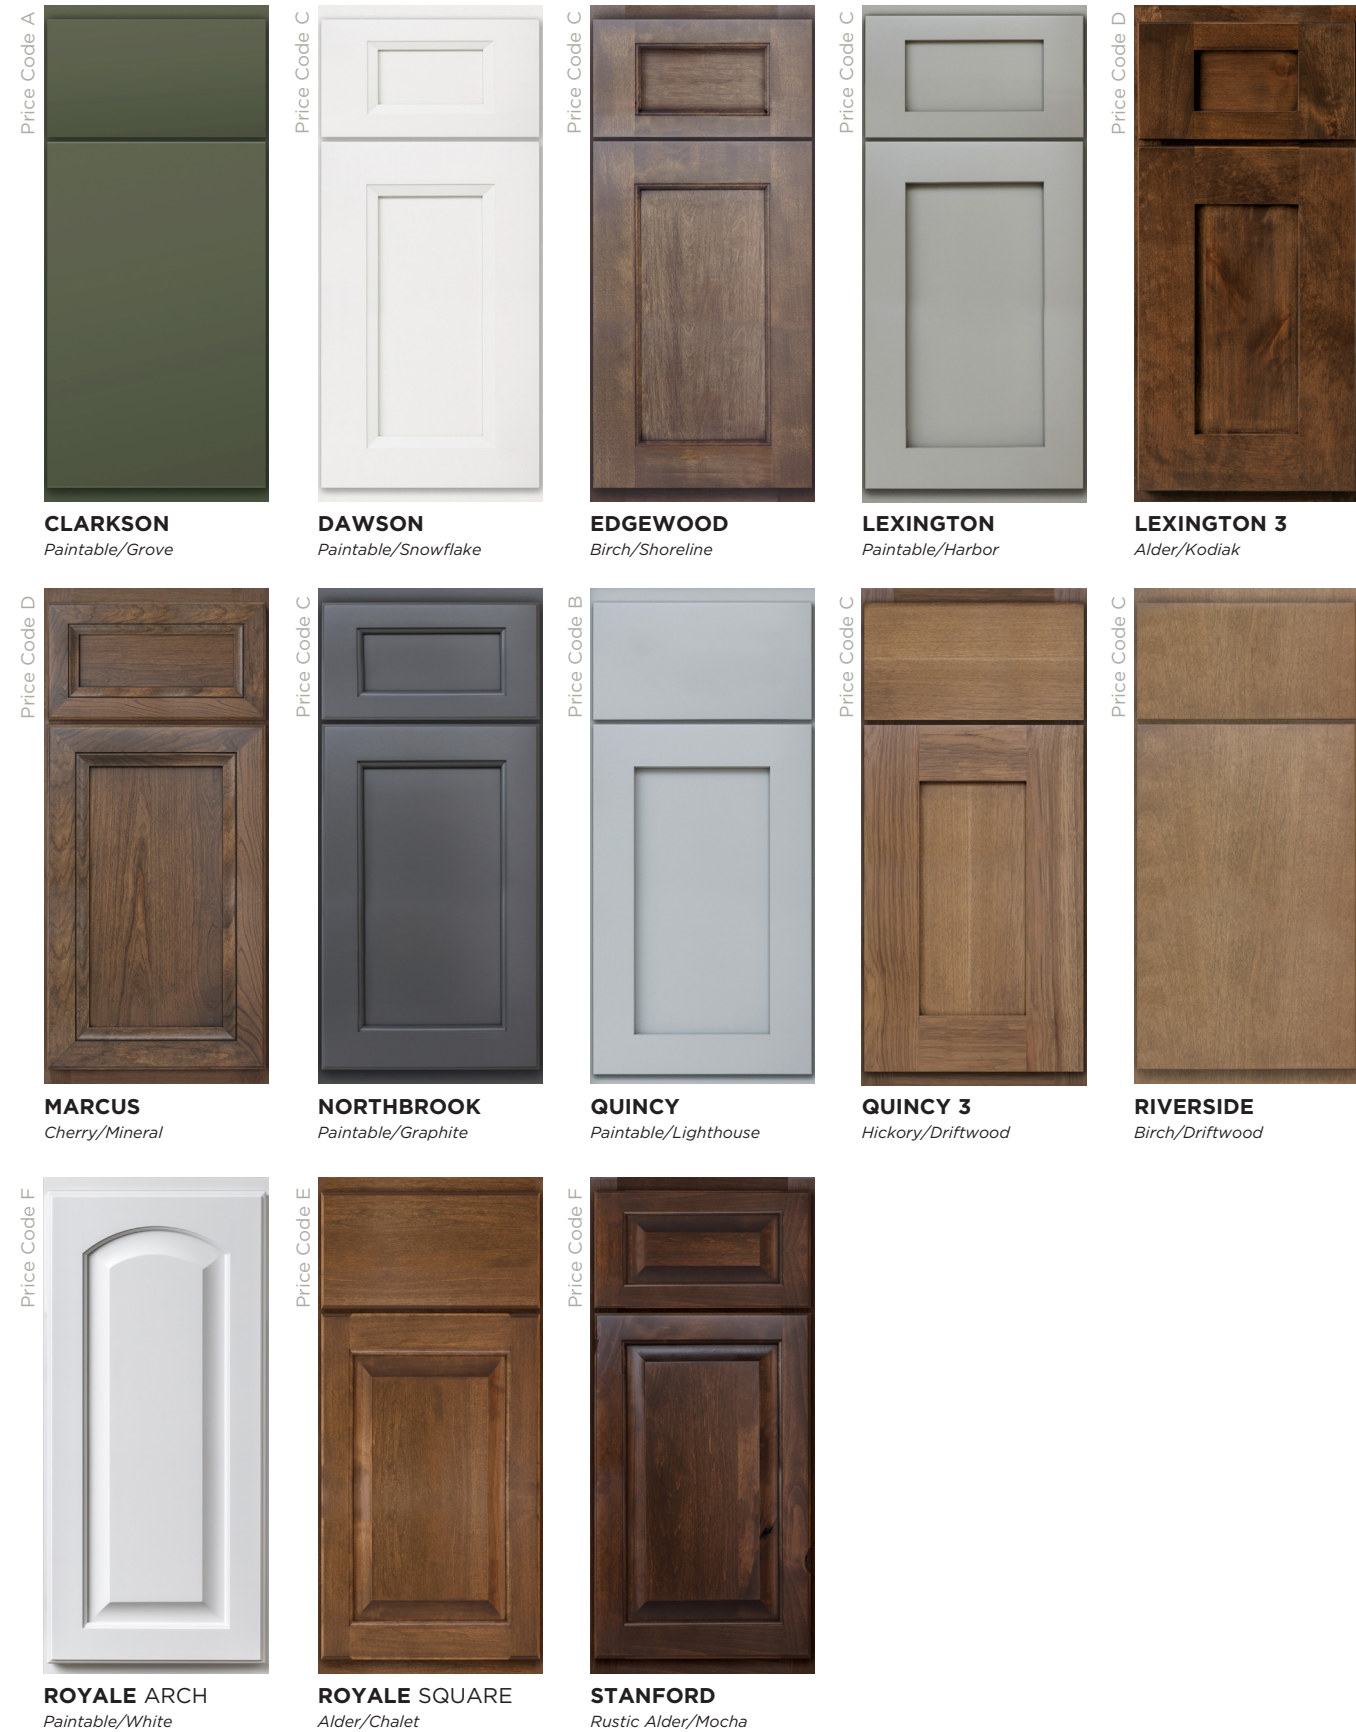

 Bertch®

MARKETPLACE

door style Quincy 3
species Birch
finish Shale

door style Lexington
species Birch
finish Driftwood

door style Lexington
species Paintable
finish White, Indigo

DOOR STYLES

FULL OVERLAY

door style Quincy
 species Paintable
 finish Lighthouse

DOOR STYLES

CONTEMPORARY FULL OVERLAY Available in Foil only.

JOSS
Black Matte Foil

RIDLEY
White Matte Foil

SULLIVAN
Haze Matte Foil

STANDARD OVERLAY

BROOKSIDE
Alder/Dawn

EMBASSY
Birch/Shale