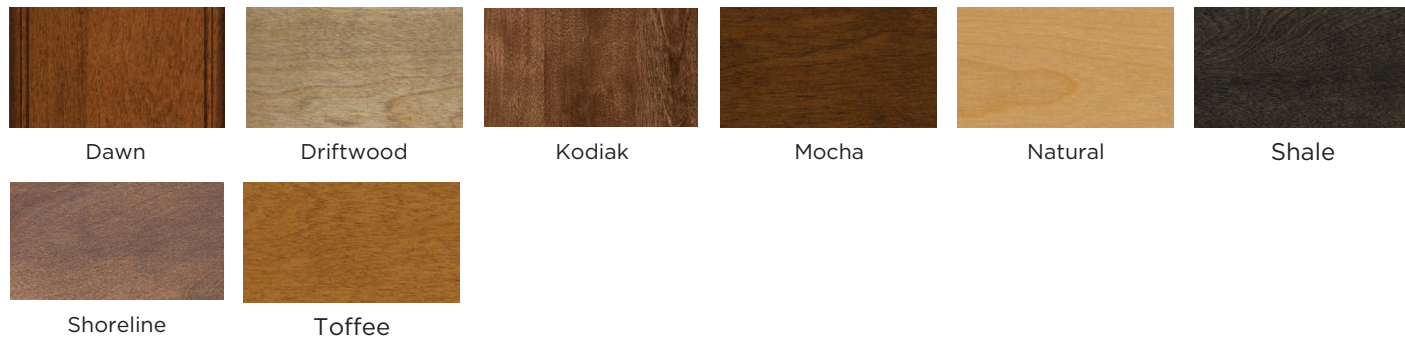

 Bertch®

MARKETPLACE

door style Quincy 3
species Birch
finish Shale

door style Lexington
species Birch
finish Driftwood

door style Lexington
species Paintable
finish White, Indigo

DOOR STYLES

FULL OVERLAY

door style Quincy
 species Paintable
 finish Lighthouse

DOOR STYLES

CONTEMPORARY FULL OVERLAY Available in Foil only.

JOSS
Black Matte Foil

RIDLEY
White Matte Foil

SULLIVAN
Haze Matte Foil

STANDARD OVERLAY

BROOKSIDE
Alder/Dawn

EMBASSY
Birch/Shale

MORGAN
Paintable/Loft

SHERWOOD
Hickory/Toffee

door style Quincy
species Paintable
finish White

door style Quincy
species Birch
finish Shoreline

ALDER/RUSTIC ALDER Stain Finish Options

BIRCH Stain Finish Options

CHERRY Stain Finish Options

HICKORY/RUSTIC HICKORY Stain Finish Options

MAPLE Stain Finish Options

OAK Stain Finish Options

PAINT/PAINABLE SPECIES Color Options

FOIL (Joss, Ridley, and Sullivan Door Styles Only)