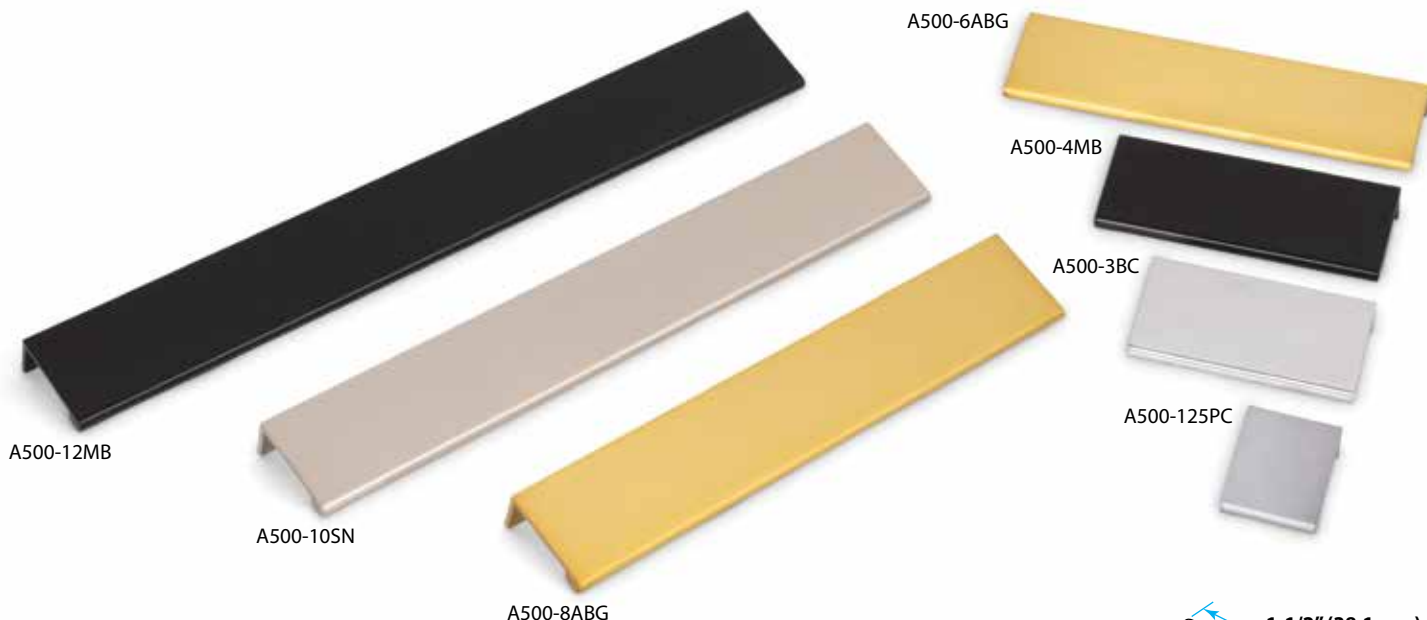

**Finishes**

**BNBDL**  
Brushed Pewter

**DACM**  
Gun Metal

**DBAC**  
Brushed Oil  
Rubbed Bronze

**SN**  
Satin Nickel

Pulls	Center-to-Center	Overall Length	Width at Center	Projection	Hand Space	Foot Width	Foot Length	Inner Box	Price Code
A500-125*	16 mm (5/8") CC tab pull	1-1/4"	11/16"	1-1/2"	-	23/32"	1-1/4"	50	[B]
A500-3*	60 mm (2-3/8") CC tab pull	3"	11/16"	1-1/2"	-	23/32"	3"	25	[D]
A500-4*	76 mm (3") CC tab pull	4"	11/16"	1-1/2"	-	23/32"	4"	25	[D]
A500-6*	127 mm (5") CC tab pull	6"	11/16"	1-1/2"	-	23/32"	6"	20	[E]
A500-8*	90 mm (3-9/16") CC tab pull (3 holes)	8"	11/16"	1-1/2"	-	23/32"	8"	20	[F]
A500-10*	114 mm (4-1/2") CC tab pull (3 holes)	10"	11/16"	1-1/2"	-	23/32"	10"	10	[G]
A500-12*	90 mm (3-9/16") CC tab pull (4 holes)	12"	11/16"	1-1/2"	-	23/32"	12"	10	[H]