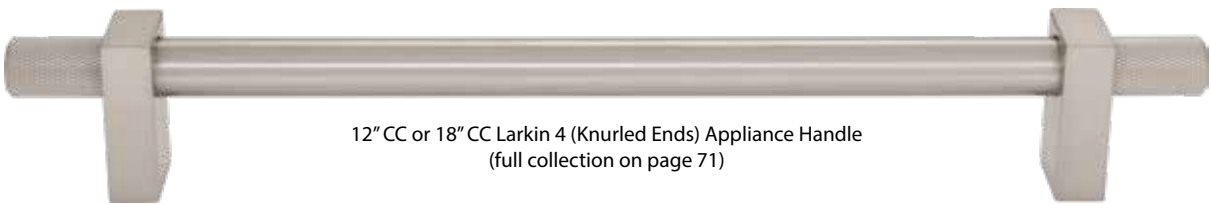

12" CC or 18" CC Larkin 4 (Knurled Ends) Appliance Handle
(full collection on page 71)

Appl. Handle	Collection	Center-to-Center	Overall Length	Width at Center	Projection	Hand Space	Foot Width	Foot Length	Finishes Available	Page
478	Larkin 1	12" CC	15-3/16"	3/4"	2-3/16"	1-1/4"	1-1/8"	5/8"	BG, MB, PC, SBZ, SN	70
478	Larkin 1	18" CC	20-3/8"	3/4"	2-3/16"	1-1/4"	1-1/8"	5/8"	BG, MB, PC, SBZ, SN	70
478	Larkin 2	12" CC	15-3/16"	3/4"	2-3/16"	1-1/4"	1-1/8"	5/8"	MBBG, MBPC, MBSBZ, MBSN	70
478	Larkin 2	18" CC	20-3/8"	3/4"	2-3/16"	1-1/4"	1-1/8"	5/8"	MBBG, MBPC, MBSBZ, MBSN	70
598	Larkin 3 (Knurled Center)	12" CC	14-3/8"	1-1/8"	2-3/16"	1-1/4"	5/8"	1-1/8"	BG, MB, SBZ, SN	71
598	Larkin 3 (Knurled Center)	18" CC	20-3/8"	1-1/8"	2-3/16"	1-1/4"	5/8"	1-1/8"	BG, MB, SBZ, SN	71
698	Larkin 4 (Knurled Ends)	12" CC	14-3/8"	1-1/8"	2-3/16"	1-1/4"	5/8"	1-1/8"	BG, MB, SBZ, SN	71
698	Larkin 4 (Knurled Ends)	18" CC	20-3/8"	1-1/8"	2-3/16"	1-1/4"	5/8"	1-1/8"	BG, MB, SBZ, SN	71

12" appliance handles are packaged with 8-32 standard and 8-32 breakaway screws.
18" appliance handles are packaged with 10-24 x1" and 10-24 breakaway screws.