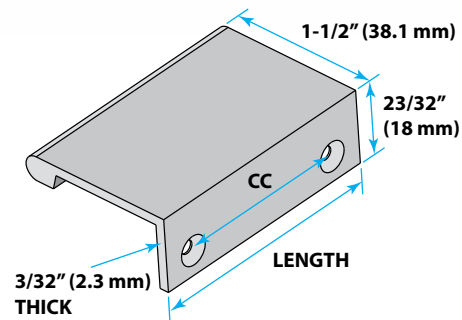

**Finishes**

**BNBDL**  
Brushed Pewter

**DACM**  
Gun Metal

**DBAC**  
Brushed Oil  
Rubbed Bronze

**SN**  
Satin Nickel

Pulls	Center-to-Center	Overall Length	Width at Center	Projection	Hand Space	Foot Width	Foot Length	Inner Box	Price Code
A500-125*	16 mm (5/8") CC tab pull	1-1/4"	11/16"	1-1/2"	-	23/32"	1-1/4"	50	[B]
A500-3*	60 mm (2-3/8") CC tab pull	3"	11/16"	1-1/2"	-	23/32"	3"	25	[D]
A500-4*	76 mm (3") CC tab pull	4"	11/16"	1-1/2"	-	23/32"	4"	25	[D]
A500-6*	127 mm (5") CC tab pull	6"	11/16"	1-1/2"	-	23/32"	6"	20	[E]
A500-8*	90 mm (3-9/16") CC tab pull (3 holes)	8"	11/16"	1-1/2"	-	23/32"	8"	20	[F]
A500-10*	114 mm (4-1/2") CC tab pull (3 holes)	10"	11/16"	1-1/2"	-	23/32"	10"	10	[G]
A500-12*	90 mm (3-9/16") CC tab pull (4 holes)	12"	11/16"	1-1/2"	-	23/32"	12"	10	[H]