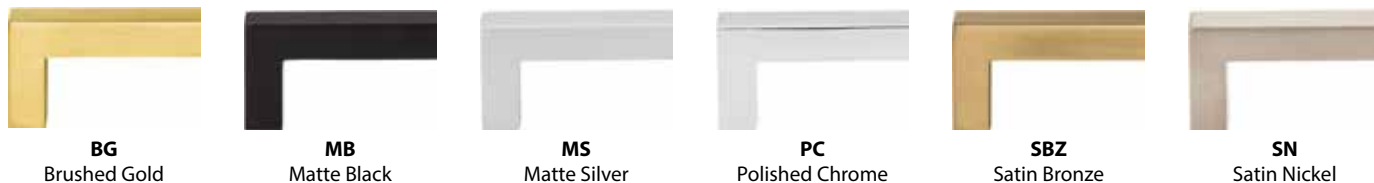

Pulls	Center-to-Center	Overall Length	Width at Center	Projection	Hand Space	Foot Width	Foot Length	Inner Box	Price Code
625-3	3" CC	3-3/8"	3/8"	1-1/8"	3/4"	3/8"	3/8"	20	[D]
625-96	96 mm (3-3/4") CC	4-1/8"	3/8"	1-1/8"	3/4"	3/8"	3/8"	25	[E]
625-128	128 mm (5-1/16") CC	5-3/8"	3/8"	1-1/8"	3/4"	3/8"	3/8"	20	[E]
625-160	160 mm (6-5/16") CC	6-5/8"	3/8"	1-1/8"	3/4"	3/8"	3/8"	10	[F]
625-192	192 mm (7-9/16") CC	7-15/16"	3/8"	1-1/8"	3/4"	3/8"	3/8"	10	[F]
625-224	224 mm (8-13/16") CC	9-3/16"	3/8"	1-1/8"	3/4"	3/8"	3/8"	10	[G]
625-320	320 mm (12-5/8") CC	12-15/16"	3/8"	1-1/8"	3/4"	3/8"	3/8"	10	[H]
625-448	448 mm (17-5/8") CC	18"	3/8"	1-1/8"	3/4"	3/8"	3/8"	10	[J]

Display	Description
DBE1021-GRY	Stanton hardware on Designer Grey display board, 16" W x 11" H

Finishes