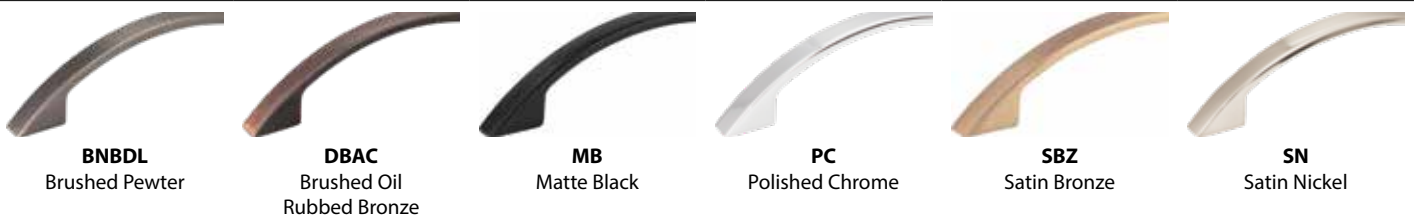

Pulls	Center-to-Center	Overall Length	Width at Center	Projection	Hand Space	Foot Width	Foot Length	Inner Box	Price Code
8004	96 mm (3-3/4") CC	4-15/16"	3/8"	1-1/16"	15/16"	3/8"	3/4"	30	[C]
81065	128 mm (5-1/16") CC	6-1/8"	3/8"	1-1/8"	1"	7/16"	11/16"	25	[D]
80814	96 mm (3-3/4") CC	5"	7/16"	7/8"	3/4"	1/2"	13/16"	30	[B]
80815	128 mm (5-1/16") CC	6-5/16"	1/2"	1-1/8"	15/16"	9/16"	7/8"	25	[D]

Display	Description
DBE1008-GRY	Somerset hardware on Designer Grey display board, 16"W x 11"H

Finishes