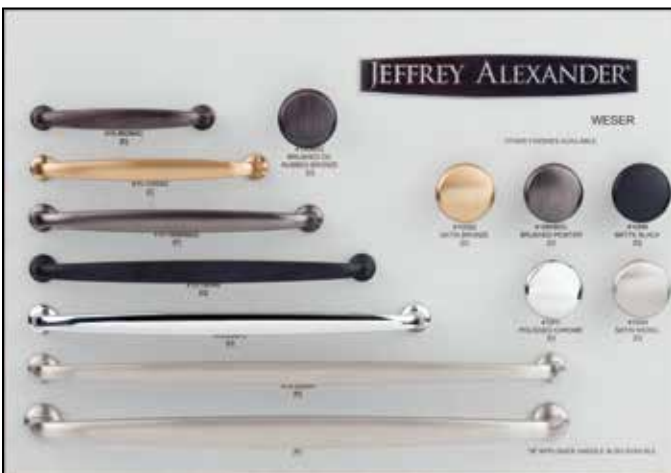

Weser ◆ **NEW**

DB835-GRY