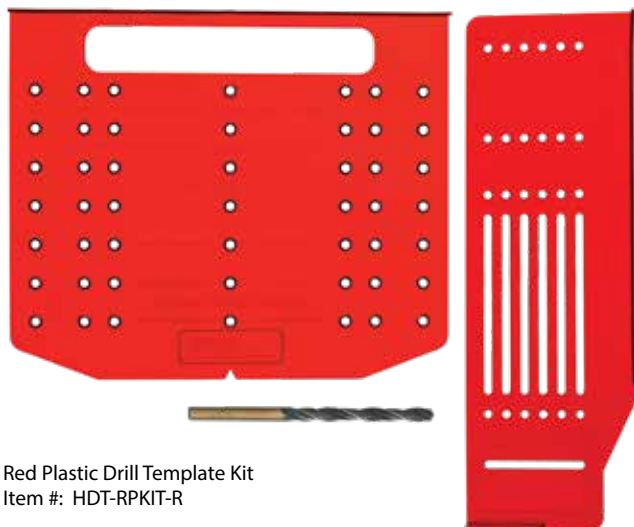

Red Plastic Drill Template Kit
Item #: HDT-RPKIT-R

Knob & Pull Drill Template Kit

- Easily install knobs and pulls ranging from 3" to 128 mm (5-1/16") CC on cabinet doors and drawers in three to four easy steps.
- Align the template on the cabinet door or drawer and mark the desired locations of the hardware. Drill using the 3/16" drill bit, then install!
- Retail packaged

Includes:

- Red Plastic Door Template
- Red Plastic Drawer Template
- 3/16" drill bit