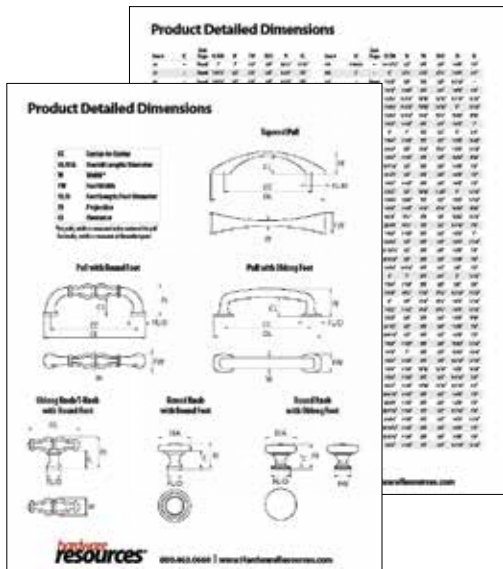

## Detailed Product Dimension Guide

Detailed spec drawings and dimensions for knobs & pulls

To download the PDF, scan the QR code or visit <https://delivr.com/272a7>