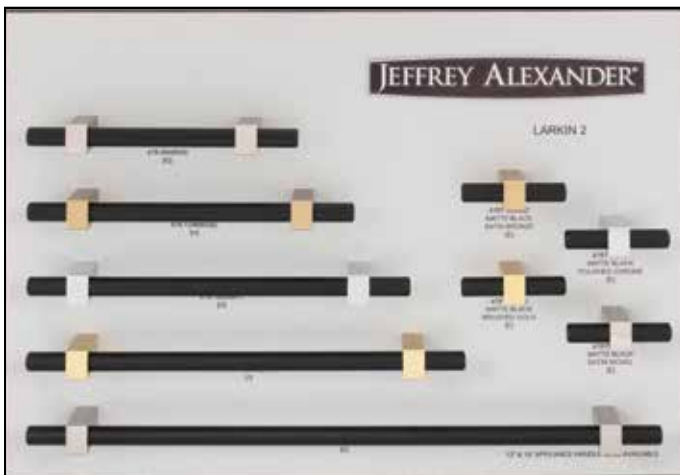

Larkin 2

DB822-GRY