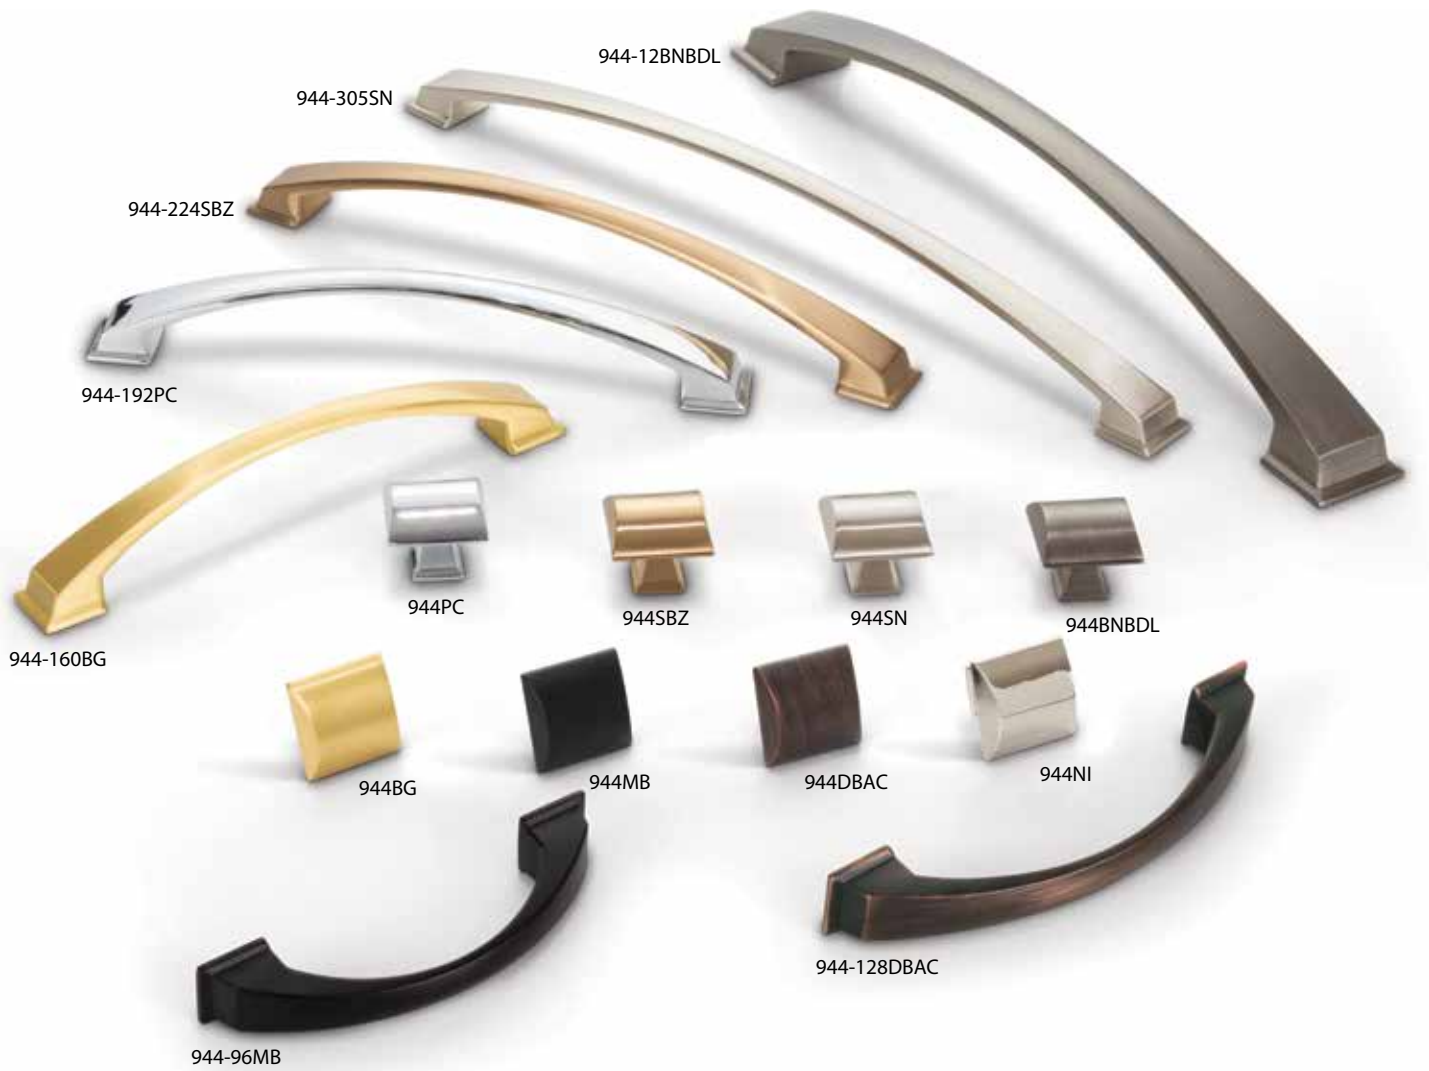

### *Design Idea*

Pair Richard's standard pulls or appliance handles with the Renzo cup pulls to create a modern, debonair presence in any space. Find the Renzo Collection on pages 94–95.

### Finishes

**BG**  
Brushed Gold

**BNBDL**  
Brushed Pewter

**DBAC**  
Brushed Oil  
Rubbed Bronze

**MB**  
Matte Black

**PC**  
Polished Chrome

**SBZ**  
Satin Bronze

**SN**  
Satin Nickel