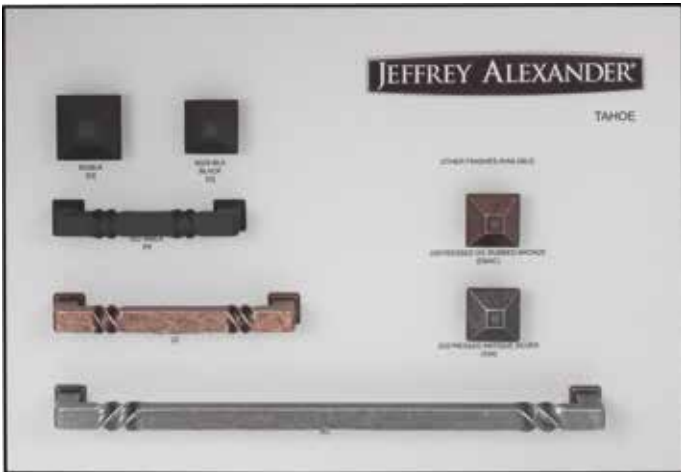

**Spencer**

DB823-GRY

Display boards are 16" x 11"

◆ Patented & Original Designs

**Sullivan** ◆

DB810-GRY

**Sutton**

DB967-GRY