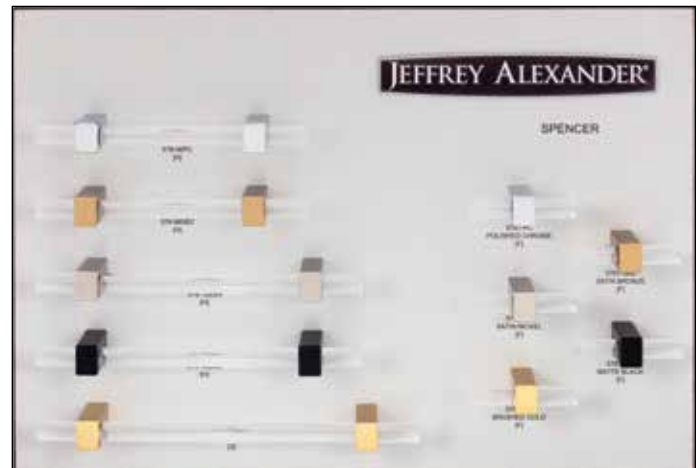

Spencer

DB823-GRY

Display boards are 16" x 11"