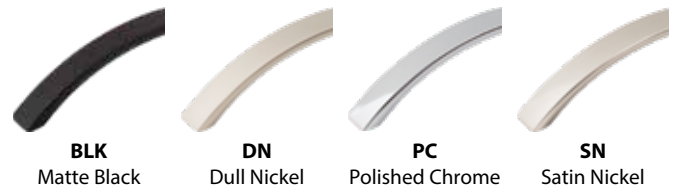

Pulls	Center-to-Center	Overall Length	Width at Center	Projection	Hand Space	Foot Width	Foot Length	Inner Box	Price Code
308-128	128 mm (5-1/16") CC	5-9/16"	3/4"	15/16"	13/16"	3/8"	9/16"	25	[D]
406-128	128 mm (5-1/16") CC	6-9/16"	3/8"	1-1/4"	13/16"	5/16"	5/16"	20	[E]
745-128	128 mm (5-1/16") CC	5-11/16"	7/16"	1-3/16"	7/8"	5/8"	5/8"	20	[D]
776-128	128 mm (5-1/16") CC	5-11/16"	5/8"	1-3/16"	7/8"	5/8"	1/2"	20	[E]
976-128	128 mm (5-1/16") CC	6-3/16"	3/8"	1-1/16"	7/8"	1-3/16"	11/16"	20	[E]

Display

Description

DBE1018-GRY Belfast hardware on Designer Grey display board, 16"W x 11"H

Finishes