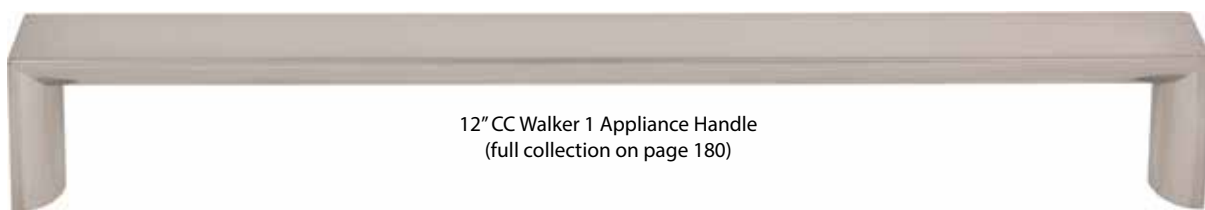

12" CC Walker 1 Appliance Handle
(full collection on page 180)

Appl. Handle	Collection	Center-to-Center	Overall Length	Width at Center	Projection	Hand Space	Foot Width	Foot Length	Finishes Available	Page
105	Gibson	12" CC	12-3/4"	3/4"	1-5/8"	1-1/4"	3/4"	3/4"	BG, BNBDL, MB, PC, SBZ, SN	148
827	Walker 1	12" CC	12-1/2"	1-1/8"	1-3/4"	1-1/4"	1-1/8"	1/2"	BG, BNBDL, MB, PC, SBZ, SN	180

12" appliance handles are packaged with 8-32 standard and 8-32 breakaway screws.
18" appliance handles are packaged with 10-24 x1" and 10-24 breakaway screws.