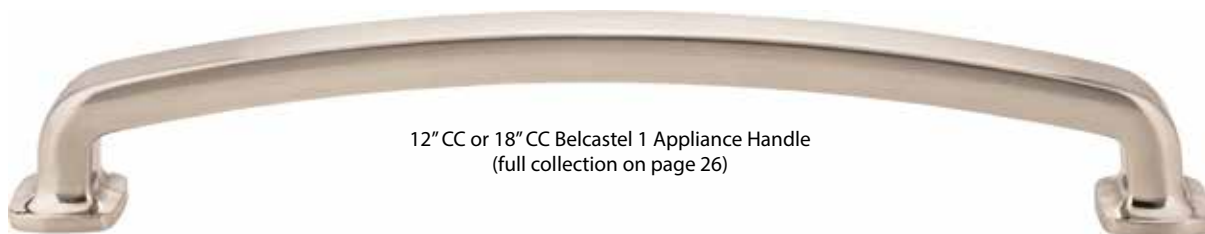

12" CC or 18" CC Belcastel 1 Appliance Handle
(full collection on page 26)

Appl. Handle	Collection	Center-to-Center	Overall Length	Width at Center	Projection	Hand Space	Foot Width	Foot Length	Finishes Available	Page
278	Audrey	12" CC	12-5/8"	1"	2-1/4"	1-1/4"	3/4"	3/4"	BG, BNBDL, DBAC, MB, PC, SBZ, SN	24
278	Audrey	18" CC	18-3/4"	1"	2-1/4"	1-1/4"	3/4"	3/4"	BG, BNBDL, DBAC, MB, PC, SBZ, SN	24
MO6373	Belcastel 1	12" CC	13-1/4"	3/4"	2-5/16"	1-11/16"	1-1/8"	1-1/4"	ABM-D, BNBDL, DACM, DBAC, DMAC, MB, NI, PC, SBZ, SIM-D, SN	26
MO6373	Belcastel 1	18" CC	19-1/4"	3/4"	2-5/16"	1-11/16"	1-1/8"	1-1/4"	ABM-D, BNBDL, DACM, DBAC, DMAC, MB, NI, PC, SBZ, SIM-D, SN	26

12" appliance handles are packaged with 8-32 standard and 8-32 breakaway screws.
18" appliance handles are packaged with 10-24 x1" and 10-24 breakaway screws.
These products are being retired. Check availability online or call for products marked with "t"