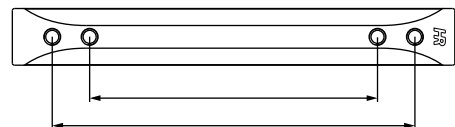

Knobs	Description	Overall Length	Width at Center	Projection	Hand Space	Foot Width	Foot Length	Inner Box	Price Code
484	round knob	1-1/4"	1-1/4"	15/16"	9/16"	7/8"	7/8"	20	[D]

Pulls	Center-to-Center	Overall Length	Width at Center	Projection	Hand Space	Foot Width	Foot Length	Inner Box	Price Code
484-32	32 mm (1-1/4") CC	2-1/8"	9/16"	15/16"	-	9/16"	2-1/8"	15	[D]
484-396	3" CC & 96 mm (3-3/4") CC	4-5/8"	9/16"	15/16"	-	9/16"	4-5/8"	20	[F]
484-128160	128 mm (5-1/16") CC & 160 mm (6-5/16") CC	7-1/8"	9/16"	15/16"	-	9/16"	7-1/8"	10	[H]
484-192224	192 mm (7-9/16") CC & 224 mm (8-13/16") CC	9-5/8"	9/16"	15/16"	-	9/16"	9-5/8"	15	[J]
484-305	305 mm (12") CC	12-13/16"	9/16"	15/16"	-	9/16"	12-13/16"	5	[K]

Display	Description
DB809-GRY	Elara hardware on Designer Grey display board, 16"W x 11"H

3 pull sizes offer 2 center-to-center options