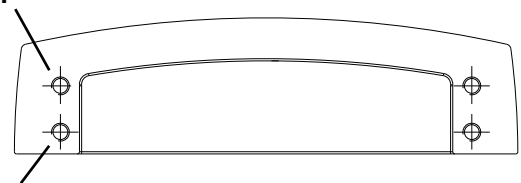

Lower mount: use when the mounting holes are positioned lower on the drawer front