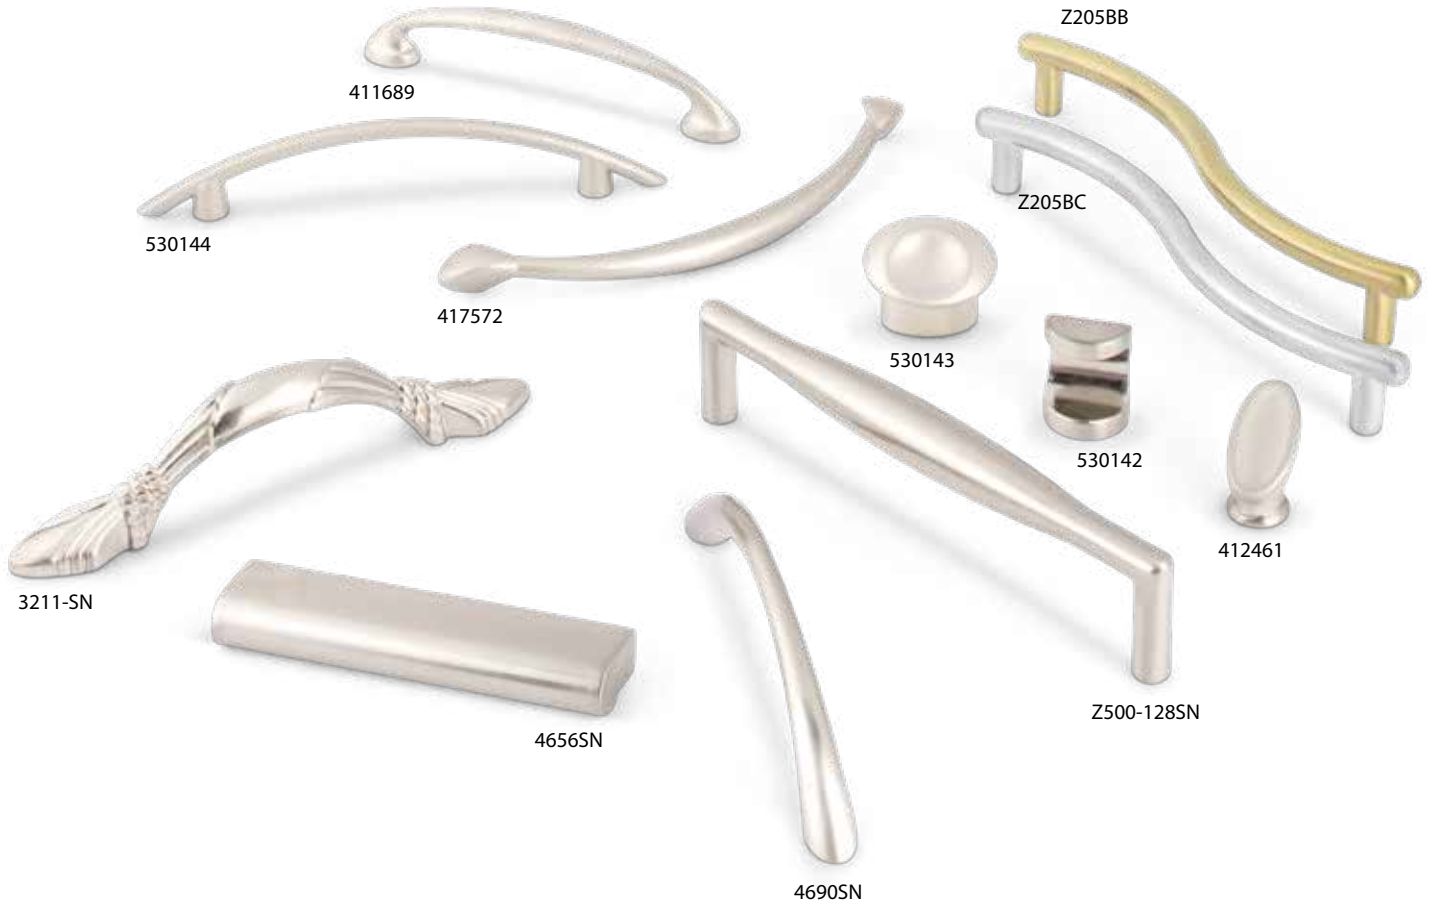

Knobs	Description	Overall Length	Width at Center	Projection	Hand Space	Foot Width	Foot Length	Inner Box	Price Code
412461	oval knob	1"	9/16"	15/16"	11/16"	9/16"	9/16"	50	[B]
530142	cylindrical knob	13/16"	13/16"	1"	5/8"	13/16"	13/16"	25	[B]
530143	concave round knob	1-1/4"	1-1/4"	7/8"	5/8"	3/8"	15/16"	25	[B]

Pulls	Center-to-Center	Overall Length	Width at Center	Projection	Hand Space	Foot Width	Foot Length	Inner Box	Price Code
3211	3" CC	4-15/16"	5/8"	1-1/16"	13/16"	11/16"	1-1/8"	25	[B]
4656	3" CC	3-3/8"	7/16"	13/16"	1/2"	3/8"	3-3/8"	25	[D]
411689*	96 mm (3-3/4") CC	4-3/8"	5/16"	7/8"	5/8"	7/16"	5/8"	50	[B]
4690	96 mm (3-3/4") CC	4-1/2"	1/4"	1-3/16"	15/16"	7/16"	1/2"	50	[B]
530144	96 mm (3-3/4") CC	5-1/4"	3/16"	15/16"	3/4"	3/8"	3/8"	50	[B]
417572	128 mm (5-1/16") CC	5-7/16"	3/8"	1"	11/16"	1/2"	7/16"	30	[C]
Z205	128 mm (5-1/16") CC	5-3/4"	5/16"	7/8"	9/16"	5/16"	5/16"	30	[D]
Z500-128	128 mm (5-1/16") CC	5-3/8"	9/16"	1-5/16"	3/4"	5/16"	5/16"	15	[F]

*M4 attachment screws included with this item

BB	Brushed Brass
BC	Brushed Chrome
DN	Dull Nickel
SN	Satin Nickel