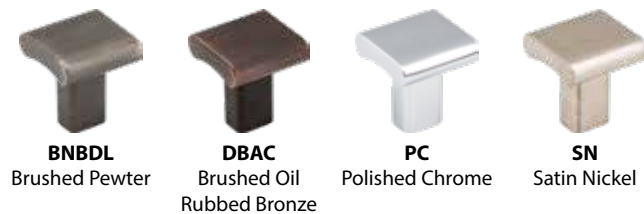

Finishes

PATENT D833,250
D833,253