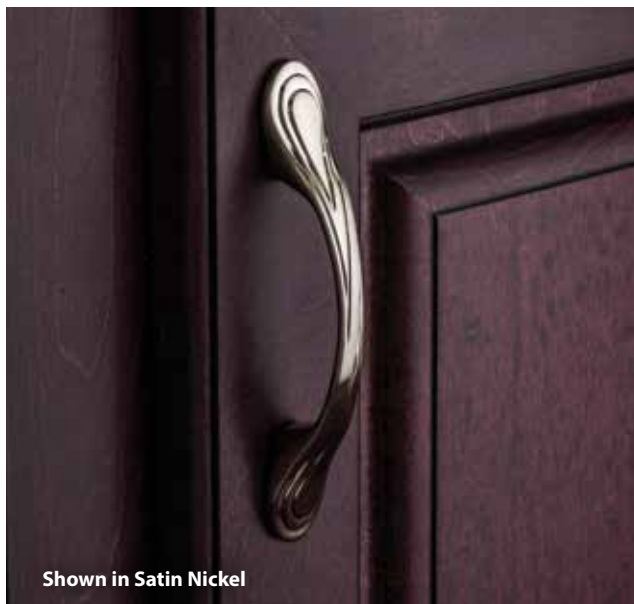

Knobs	Description	Overall Length	Width at Center	Projection	Hand Space	Foot Width	Foot Length	Inner Box	Price Code
3898	round knob	1-3/16"	1-3/16"	1-1/4"	3/4"	11/16"	11/16"	20	[C]

Pulls	Center-to-Center	Overall Length	Width at Center	Projection	Hand Space	Foot Width	Foot Length	Inner Box	Price Code
3899	3" CC	5-3/16"	5/16"	15/16"	3/4"	13/16"	1-5/16"	25	[B]

Display	Description
DBE1016-GRY	Westbury hardware on Designer Grey display board, 16" W x 11" H

Finishes			
BNBDL Brushed Pewter	DBAC Brushed Oil Rubbed Bronze	PC Polished Chrome	SN Satin Nickel