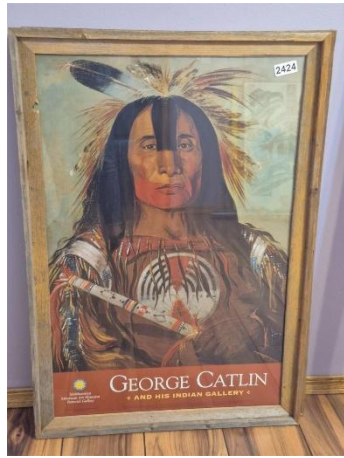

APRIL COUNTDOWN COLLECTIBLES AUCTION

Closing: Thursday April 30th @6:00pm

~ONLINE BIDDING ONLY~

Moving Auction For: Edi Stauffer

3669 W Roxbury St, Springfield, MO. 65807

Directions: From W Battlefield Rd turn onto S Farm Rd 135/SGolden Ave. continue for 0.5 mile to right onto W Farm Rd 164/ Inman Rd for 0.8 mile to left on S Farm Rd 129 follow for 0.2 mile to Left onto Roxbury Auction on Left. LOOK FOR AUCTION SIGNS!

In Person Pickup: SATURDAY, May 2nd. 9:00am-12:00pm CST