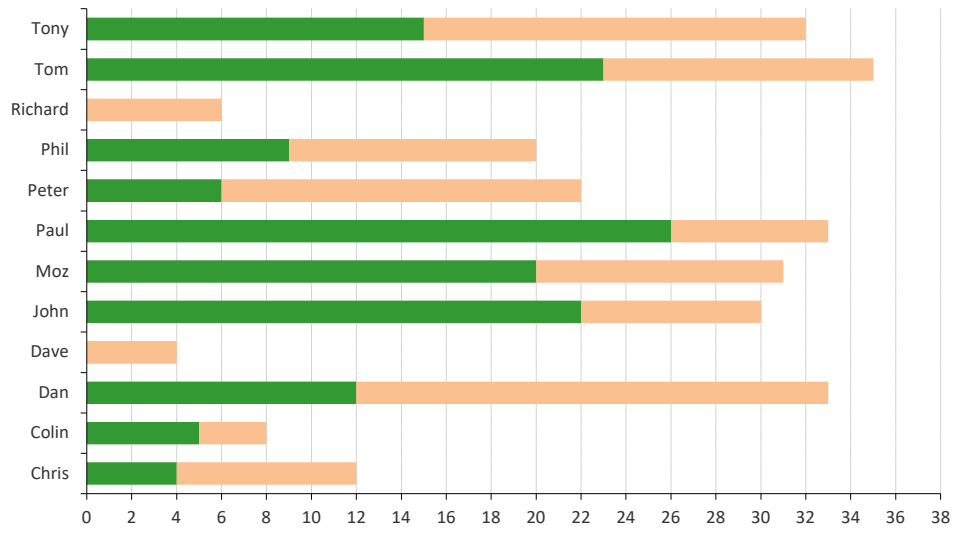

○ = man of match

Number of Games WON (green) & LOST (orange)

Percentage WON