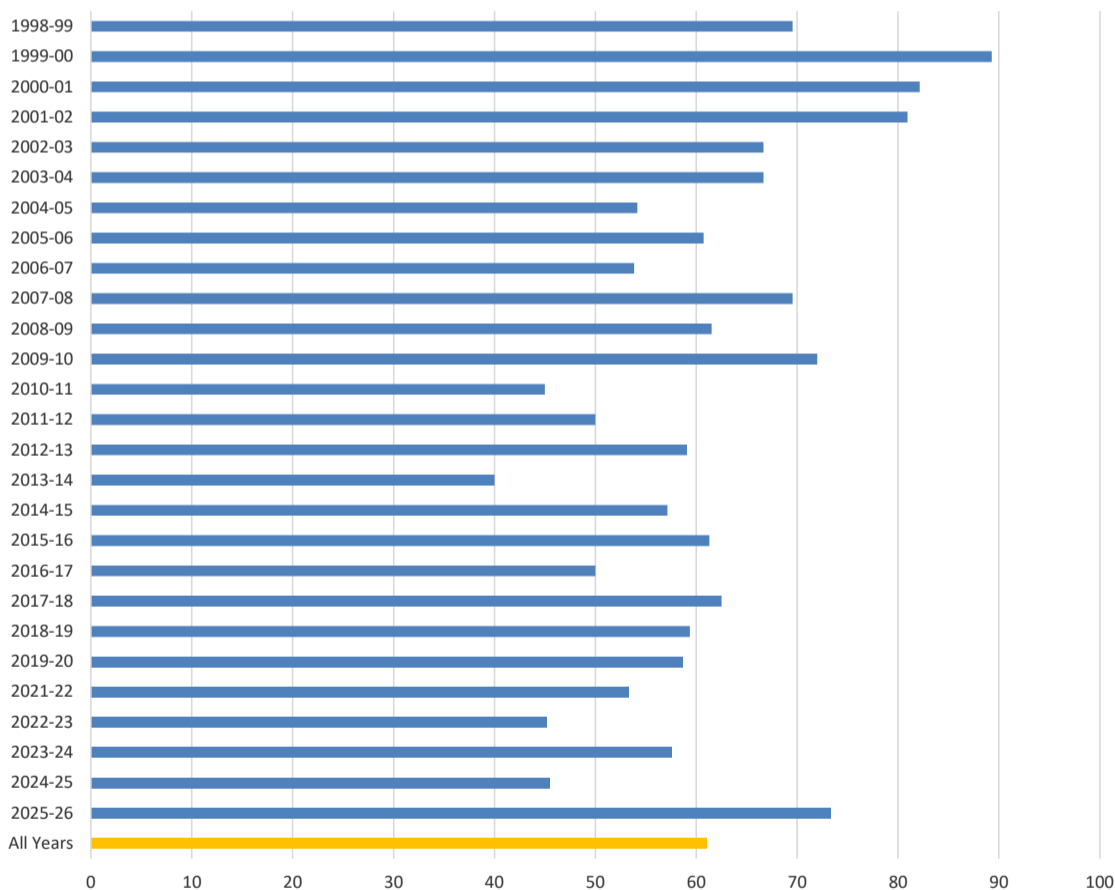

John

Season	Team	Played	Won	Lost	%
1998-99	Dragoon	23	16	7	70
1999-00	Dragoon	28	25	3	89
2000-01	Griffin "B"	28	23	5	82
2001-02	Griffin "B"	21	17	4	81
2002-03	Dragoon	21	14	7	67
2003-04	Stainton	21	14	7	67
2004-05	Stainton	24	13	11	54
2005-06	Stainton	28	17	11	61
2006-07	Stainton	26	14	12	54
2007-08	Pathfinders "B"	23	16	7	70
2008-09	Pathfinders "B"	13	8	5	62
2009-10	Stainton	25	18	7	72
2010-11	Stainton	20	9	11	45
2011-12	Stainton	12	6	6	50
2012-13	Stainton	22	13	9	59
2013-14	Stainton	20	8	12	40
2014-15	Apple Tree "B"	21	12	9	57
2015-16	Apple Tree "B"	31	19	12	61
2016-17	Apple Tree "B"	28	14	14	50
2017-18	Endeavour "B"	32	20	12	63
2018-19	Endeavour "B"	32	19	13	59
2019-20	Endeavour "B"	29	17	12	59
2021-22	Endeavour "B"	30	16	14	53
2022-23	Endeavour "B"	31	14	17	45
2023-24	Endeavour "B"	33	19	14	58
2024-25	Endeavour "B"	33	15	18	45
2025-26	Endeavour "B"	30	22	8	73
All Years	Seasons = 27	685	418	267	61