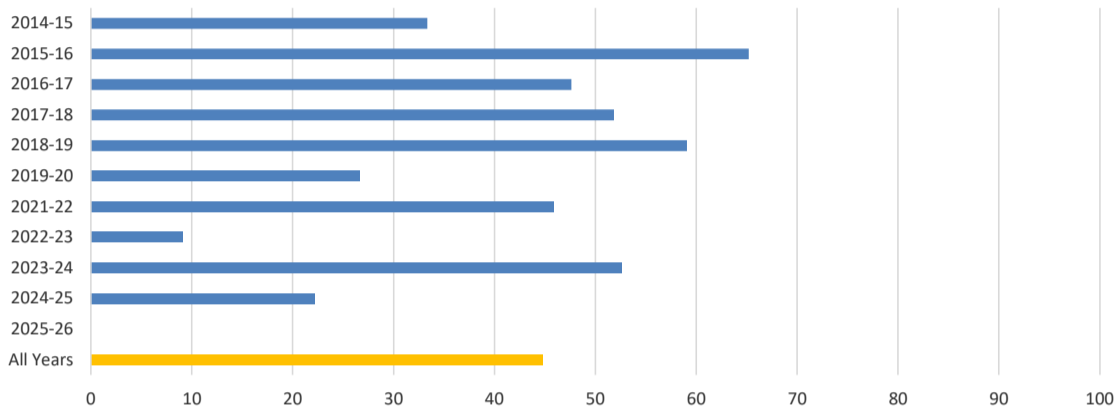

Dan

Season	Team	Played	Won	Lost	%
2009-10	Stainton	28	19	9	68
2010-11	Stainton	26	14	12	54
2011-12	Stainton	16	9	7	56
2012-13	Stainton	30	11	19	37
2013-14	Stainton	35	11	24	31
2014-15	Apple Tree "B"	32	17	15	53
2015-16	Apple Tree "B"	33	12	21	36
2016-17	Apple Tree "B"	29	9	20	31
2017-18	Endeavour "B"	33	15	18	45
2018-19	Endeavour "B"	27	7	20	26
2019-20	Endeavour "B"	31	15	16	48
2021-22	Endeavour "B"	27	14	13	52
2022-23	Endeavour "B"	34	19	15	56
2023-24	Endeavour "B"	35	18	17	51
2024-25	Endeavour "B"	33	14	19	42
2025-26	Endeavour "B"	33	12	21	36
All Years	Seasons = 16	482	216	266	45

Dave

Season	Team	Played	Won	Lost	%
2014-15	Apple Tree "B"	15	5	10	33
2015-16	Apple Tree "B"	23	15	8	65
2016-17	Apple Tree "B"	21	10	11	48
2017-18	Endeavour "B"	27	14	13	52
2018-19	Endeavour "B"	22	13	9	59
2019-20	Endeavour "B"	15	4	11	27
2021-22	Endeavour "B"	24	11	13	46
2022-23	Endeavour "B"	11	1	10	9
2023-24	Endeavour "B"	19	10	9	53
2024-25	Endeavour "B"	9	2	7	22
2025-26	Endeavour "B"	4	0	4	0
All Years	Seasons = 11	190	85	105	45