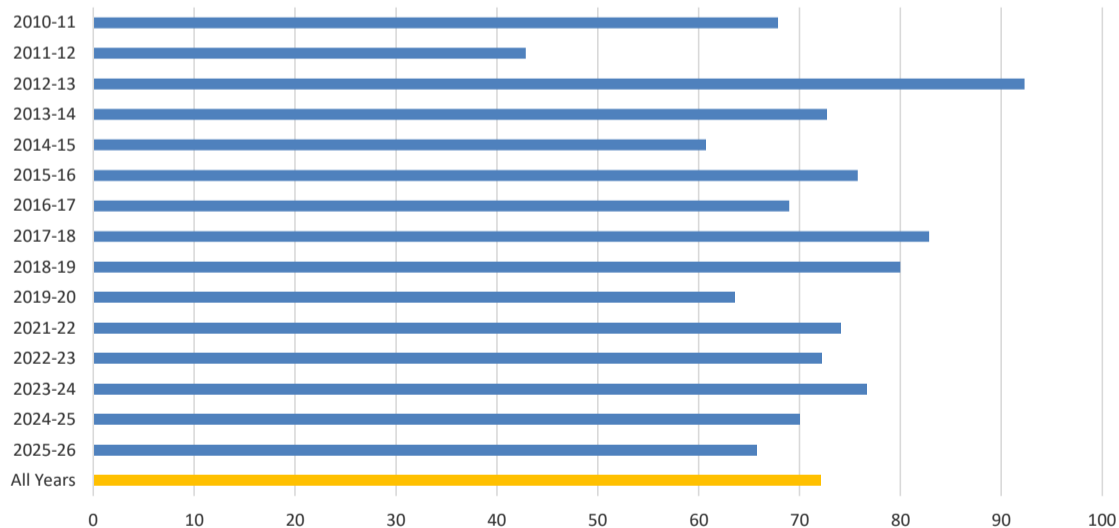

Tom

Season	Team	Played	Won	Lost	%
2010-11	Stainton	28	19	9	68
2011-12	Stainton	14	6	8	43
2012-13	Stainton	26	24	2	92
2013-14	Stainton	33	24	9	73
2014-15	Apple Tree "B"	28	17	11	61
2015-16	Apple Tree "B"	33	25	8	76
2016-17	Apple Tree "B"	29	20	9	69
2017-18	Endeavour "B"	35	29	6	83
2018-19	Endeavour "B"	35	28	7	80
2019-20	Endeavour "B"	33	21	12	64
2021-22	Endeavour "B"	27	20	7	74
2022-23	Endeavour "B"	36	26	10	72
2023-24	Endeavour "B"	30	23	7	77
2024-25	Endeavour "B"	30	21	9	70
2025-26	Endeavour "B"	35	23	12	66
All Years	Seasons = 15	452	326	126	72