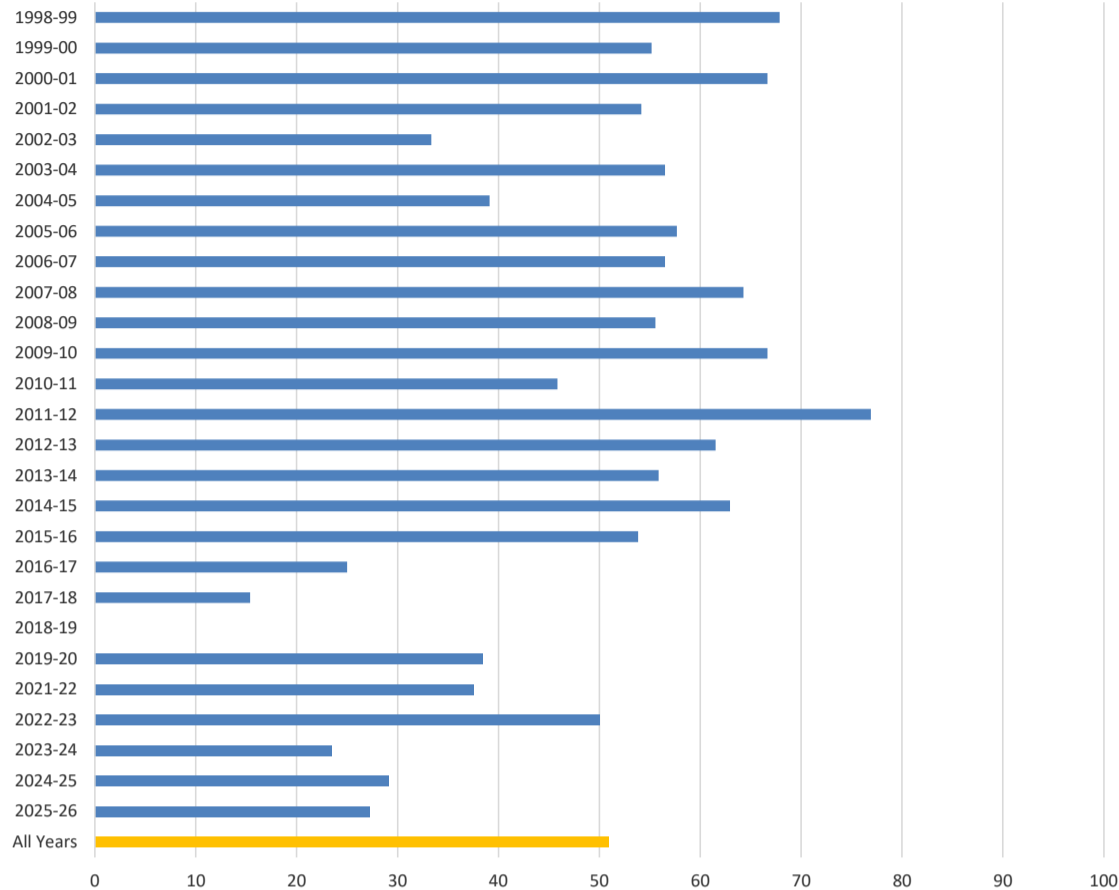

Peter

Season	Team	Played	Won	Lost	%
1998-99	Dragoon	28	19	9	68
1999-00	Dragoon	29	16	13	55
2000-01	Griffin "B"	30	20	10	67
2001-02	Griffin "B"	24	13	11	54
2002-03	Dragoon	24	8	16	33
2003-04	Stainton	23	13	10	57
2004-05	Stainton	23	9	14	39
2005-06	Stainton	26	15	11	58
2006-07	Stainton	23	13	10	57
2007-08	Pathfinders "B"	28	18	10	64
2008-09	Pathfinders "B"	27	15	12	56
2009-10	Stainton	24	16	8	67
2010-11	Stainton	24	11	13	46
2011-12	Stainton	13	10	3	77
2012-13	Stainton	26	16	10	62
2013-14	Stainton	34	19	15	56
2014-15	Apple Tree "B"	27	17	10	63
2015-16	Apple Tree "B"	26	14	12	54
2016-17	Apple Tree "B"	16	4	12	25
2017-18	Endeavour "B"	13	2	11	15
2018-19	Endeavour "B"	1	0	1	0
2019-20	Endeavour "B"	13	5	8	38
2021-22	Endeavour "B"	16	6	10	38
2022-23	Endeavour "B"	26	13	13	50
2023-24	Endeavour "B"	17	4	13	24
2024-25	Endeavour "B"	24	7	17	29
2025-26	Endeavour "B"	22	6	16	27
All Years	Seasons = 27	607	309	298	51