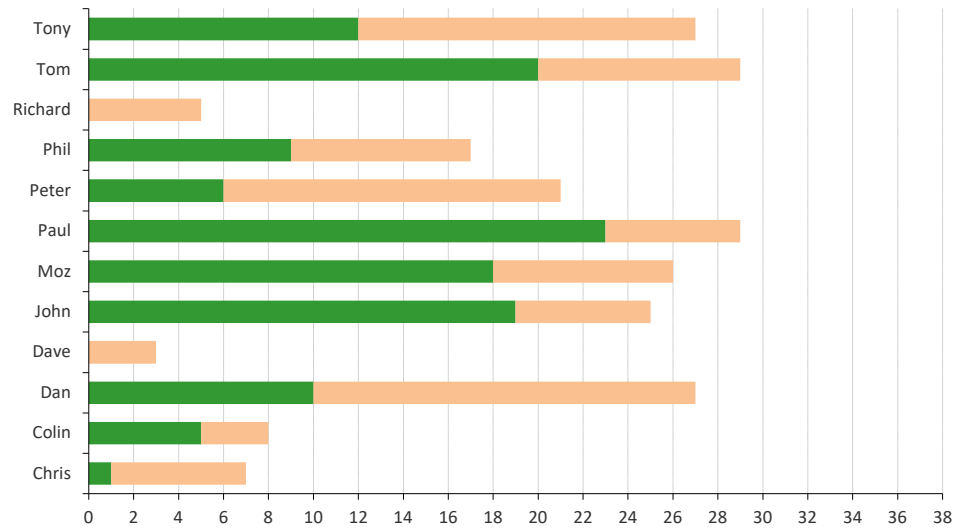

Endeavour "B" Stats 2025-26

	Parkway	Teal Arms	Lingfield Farm	Endeavour "A"	Apple Tree	Yella	Southern Cross	Erimus "B"	Dormans Club	Coronation	Salter'sgill	Hemlington Social	Rudds Arms	Coulby Farm	Isaac Wilson	Griffin	Erimus "A"	Beechwood	Grenadier	Parkway	Teal Arms	Lingfield Farm	Endeavour "A"	Apple Tree	Yella	Southern Cross	Erimus "B"	Dormans Club	Coronation	Salter'sgill	Hemlington Social	Rudds Arms	Coulby Farm	Isaac Wilson	Griffin	Erimus "A"	Beechwood	Grenadier	Played	Won	Lost	%Won
	A	H	A	H	A	H	A	H	A	H	A	H	A	A	H	A	H	A	H	H	A	H	A	H	A	H	A	H	A	H	A	H	A	H	A	H	A					
Chris				0		0					0											1	0															7	1	6	14	
Colin				0		1						0	0	0									1	0	1	1	1	0	1		0							8	5	3	63	
Dan	0	0		1	0	1	1	1	0			0	0	0			0	0	0	0		0	1	0	0	0	0	0	1	1	1						27	10	17	37		
Dave											0										0																3	0	3	0		
John	1	1	1	1	1	1	1	0	1	1	1	1	0	1	1	1	0	0	0	1	1	1							0	0	1	1					25	19	6	76		
Moz	1		1		1	1	1	0	1	1	1	1	1	0	1	0	1	1	0	0	1	1		0	1	0	1	1									26	18	8	69		
Paul	1	1	1	1	0			1	1	1	1	1	1	1	0	1	1	1	0	1	1	1	1	1	0	1	0	1	1	1	1						29	23	6	79		
Peter		0	0		0	0			0	0			1	0	1	0		1	0	1	1	0	0	1	1	0	0	0									21	6	15	29		
Phil	1	1	0			1	0	1	0		1	1			0	1	0	0	0	1									0	1							17	9	8	53		
Richard							0	0													0																5	0	5	0		
Tom	1	1	1	0	1		0	0		1	0	0	1	1	0	0	1	1	1	1	1	1	1	0	1	0	1	1	1	1	1					29	20	9	69			
Tony	0	0	1	0	0	0			1	0		0	1	1	1	1	1	0	0	0	0	1	1	0	0	1	1	0	0	0	1	1					27	12	15	44		
Total	5	4	5	3	3	4	4	3	5	4	4	4	5	4	5	3	3	3	2	5	5	3	4	4	3	4	4	1	2	4	5	6	0	0	0	0	0	0	224	123	101	55
Finish	100	70	40	36	38	72	49	36	40	100	35	64	40	120	146	18	94	32	65	62	52	30	108	88	35	48	40	20	68	40	40	40										
League Pos	3	3	1	6	8	6	5	7	6	6	5	6	6	6	6	6	5	5	6	6	5	5	5	5	5	4	7	5	5	6	6	7	7	5								

○ = man of match

Number of Games WON (green) & LOST (orange)

Percentage WON