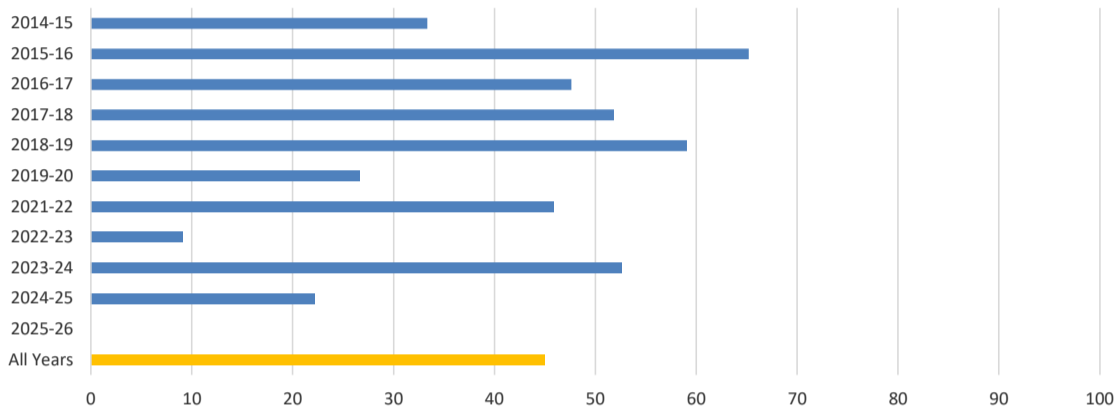

Dan

Season	Team	Played	Won	Lost	%
2009-10	Stainton	28	19	9	68
2010-11	Stainton	26	14	12	54
2011-12	Stainton	16	9	7	56
2012-13	Stainton	30	11	19	37
2013-14	Stainton	35	11	24	31
2014-15	Apple Tree "B"	32	17	15	53
2015-16	Apple Tree "B"	33	12	21	36
2016-17	Apple Tree "B"	29	9	20	31
2017-18	Endeavour "B"	33	15	18	45
2018-19	Endeavour "B"	27	7	20	26
2019-20	Endeavour "B"	31	15	16	48
2021-22	Endeavour "B"	27	14	13	52
2022-23	Endeavour "B"	34	19	15	56
2023-24	Endeavour "B"	35	18	17	51
2024-25	Endeavour "B"	33	14	19	42
2025-26	Endeavour "B"	27	10	17	37
All Years	Seasons = 16	476	214	262	45

Dave

Season	Team	Played	Won	Lost	%
2014-15	Apple Tree "B"	15	5	10	33
2015-16	Apple Tree "B"	23	15	8	65
2016-17	Apple Tree "B"	21	10	11	48
2017-18	Endeavour "B"	27	14	13	52
2018-19	Endeavour "B"	22	13	9	59
2019-20	Endeavour "B"	15	4	11	27
2021-22	Endeavour "B"	24	11	13	46
2022-23	Endeavour "B"	11	1	10	9
2023-24	Endeavour "B"	19	10	9	53
2024-25	Endeavour "B"	9	2	7	22
2025-26	Endeavour "B"	3	0	3	0
All Years	Seasons = 11	189	85	104	45