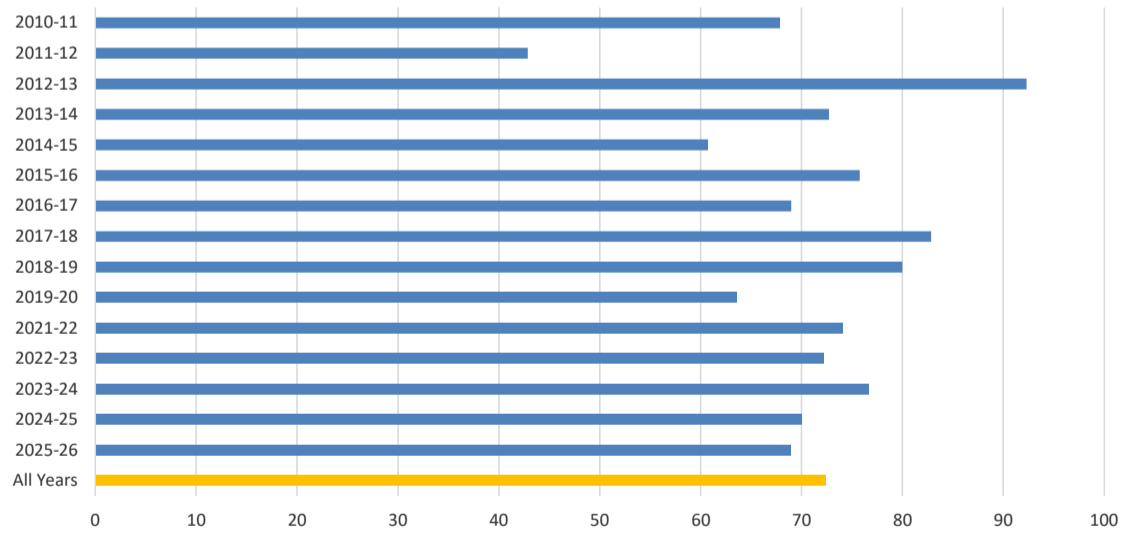

Tom

Season	Team	Played	Won	Lost	%
2010-11	Stainton	28	19	9	68
2011-12	Stainton	14	6	8	43
2012-13	Stainton	26	24	2	92
2013-14	Stainton	33	24	9	73
2014-15	Apple Tree "B"	28	17	11	61
2015-16	Apple Tree "B"	33	25	8	76
2016-17	Apple Tree "B"	29	20	9	69
2017-18	Endeavour "B"	35	29	6	83
2018-19	Endeavour "B"	35	28	7	80
2019-20	Endeavour "B"	33	21	12	64
2021-22	Endeavour "B"	27	20	7	74
2022-23	Endeavour "B"	36	26	10	72
2023-24	Endeavour "B"	30	23	7	77
2024-25	Endeavour "B"	30	21	9	70
2025-26	Endeavour "B"	29	20	9	69
All Years	Seasons = 15	446	323	123	72