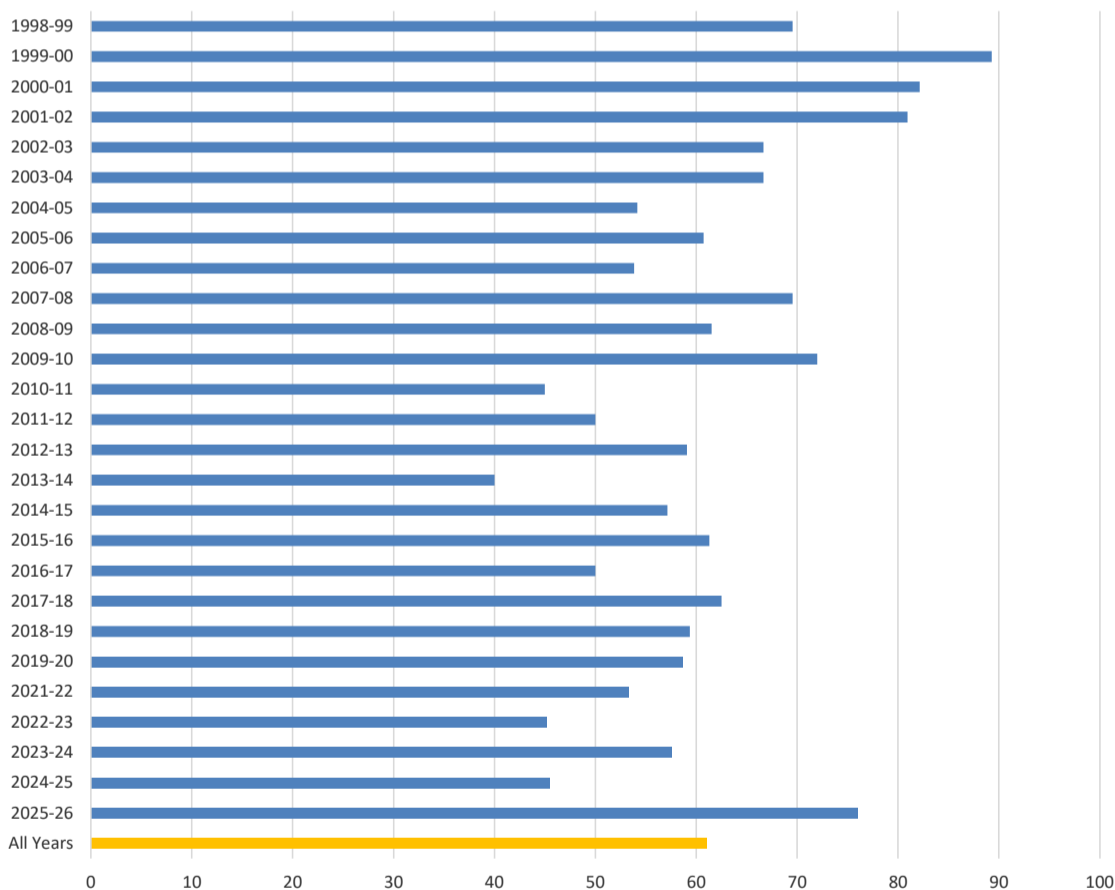

John

Season	Team	Played	Won	Lost	%
1998-99	Dragoon	23	16	7	70
1999-00	Dragoon	28	25	3	89
2000-01	Griffin "B"	28	23	5	82
2001-02	Griffin "B"	21	17	4	81
2002-03	Dragoon	21	14	7	67
2003-04	Stainton	21	14	7	67
2004-05	Stainton	24	13	11	54
2005-06	Stainton	28	17	11	61
2006-07	Stainton	26	14	12	54
2007-08	Pathfinders "B"	23	16	7	70
2008-09	Pathfinders "B"	13	8	5	62
2009-10	Stainton	25	18	7	72
2010-11	Stainton	20	9	11	45
2011-12	Stainton	12	6	6	50
2012-13	Stainton	22	13	9	59
2013-14	Stainton	20	8	12	40
2014-15	Apple Tree "B"	21	12	9	57
2015-16	Apple Tree "B"	31	19	12	61
2016-17	Apple Tree "B"	28	14	14	50
2017-18	Endeavour "B"	32	20	12	63
2018-19	Endeavour "B"	32	19	13	59
2019-20	Endeavour "B"	29	17	12	59
2021-22	Endeavour "B"	30	16	14	53
2022-23	Endeavour "B"	31	14	17	45
2023-24	Endeavour "B"	33	19	14	58
2024-25	Endeavour "B"	33	15	18	45
2025-26	Endeavour "B"	25	19	6	76
All Years	Seasons = 27	680	415	265	61